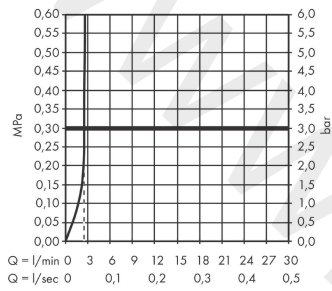

AXOR Starck
Single lever basin mixer 100 with lever handle and pop-up waste set 2 ticks
Finish: **Chrome** Article Number: **12001009**

Flowchart