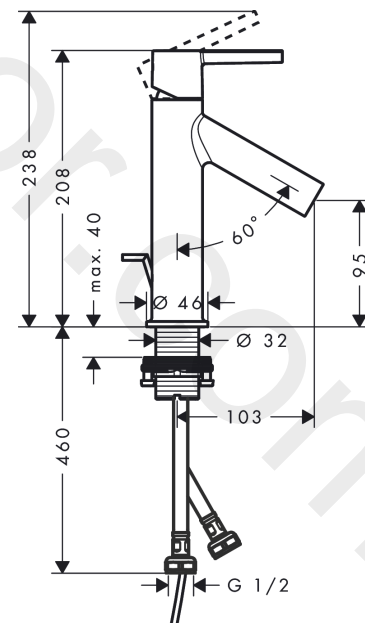

**AXOR Starck**  
**Single lever basin mixer 100 with lever handle and pop-up waste set 2 ticks**  
 Finish: **Chrome** Article Number: **12001009**

### product features

- consists of: single lever basin mixer, waste set
- ComfortZone 100
- projection: 103 mm
- spout height: 95 mm
- handle variant: lever handle
- spray type: normal spray
- maximum flow rate at 3 bar: 3,8 l/min
- ceramic cartridge
- temperature limitation adjustable
- pop-up waste set G 1¼
- connection type: G ½ connections
- connection dimension: DN15

### Scale drawing

**AXOR Starck**  
**Single lever basin mixer 100 with lever handle and pop-up waste set 2 ticks**  
Finish: **Chrome** Article Number: **12001009**

## Spare part list

Year of production: >04/20

Pos.		Article Number	Price	PU
1	handle	92385000	£ 51,00	1
2	screw cover	96762000	£ 3,30	1
3	hollow set screw M6x8	98444000	£ 3,30	1
4	flange	98863000	£ 51,00	1
5	nut	95178000	£ 43,00	1
6	O-Ring 22x2	98185000	£ 3,30	1
7	cartridge, assy	95973000	£ 79,00	1
8	seal	98865000	£ 35,00	1
9	adapter for cartridge	98866000	£ 35,00	1
10	O-Ring 23x2,5	98183000	£ 3,30	1
11	aerator M24x1 (3,5 l/min)	92522000	£ 64,00	1
12	special tool	95290000	£ 9,00	1
13	O-ring 34x4	98155000	£ 3,30	1
14	fixing set (Ø 32)	13961000	£ 25,00	1
15	lever collar	97548000	£ 3,30	1
16	connection hose 600 mm M8x0,75 G1/2	92482000	£ 43,00	1
17	O-ring 6,6x1,6	93019000	£ 3,30	1
18	pull rod	97158000	£ 25,00	1
a	pop up waste	51302000	£ 115,00	1
b	lever arm 340mm (ball-Ø12mm)	96324000	£ 25,00	1
c	fixation extension 35 mm	13898000	£ 79,00	1