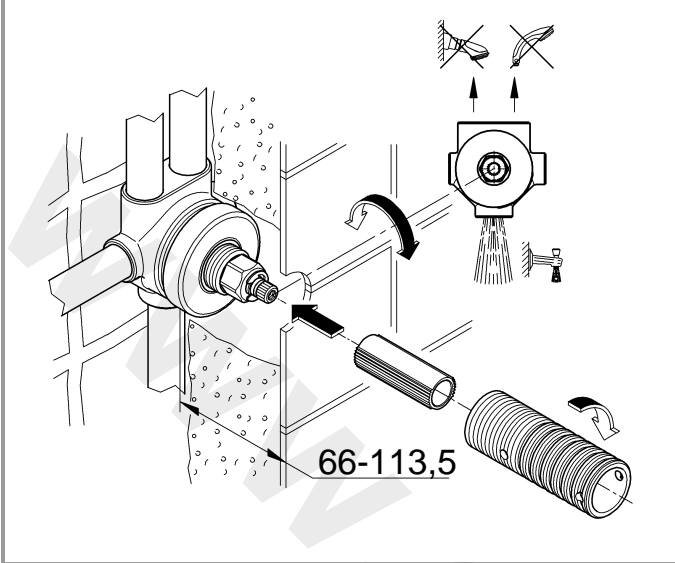

VERIS
DESIGN + ENGINEERING
GROHE GERMANY

96.376.231/ÄM 240487/07.17

www.grohe.com

Pure Freude
an Wasser

GROHE

19 448

1

2