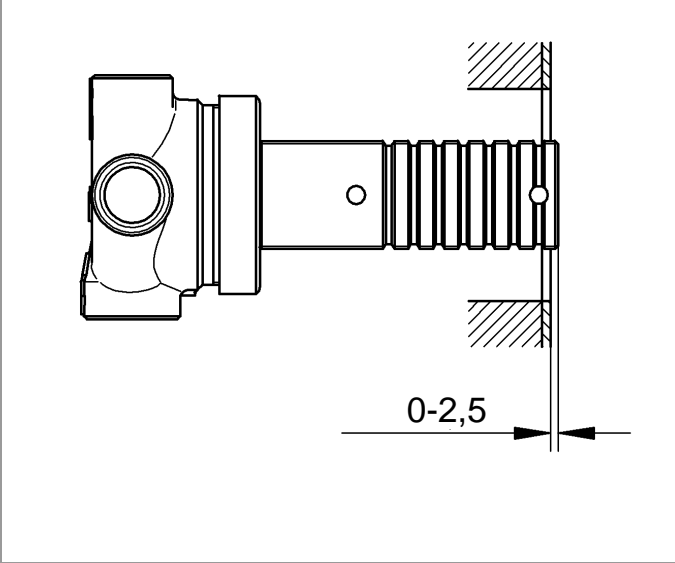

VERIS
DESIGN + ENGINEERING
GROHE GERMANY

96.376.231/ÄM 240487/07.17

www.grohe.com

Pure Freude
an Wasser

GROHE

19 448

1

2