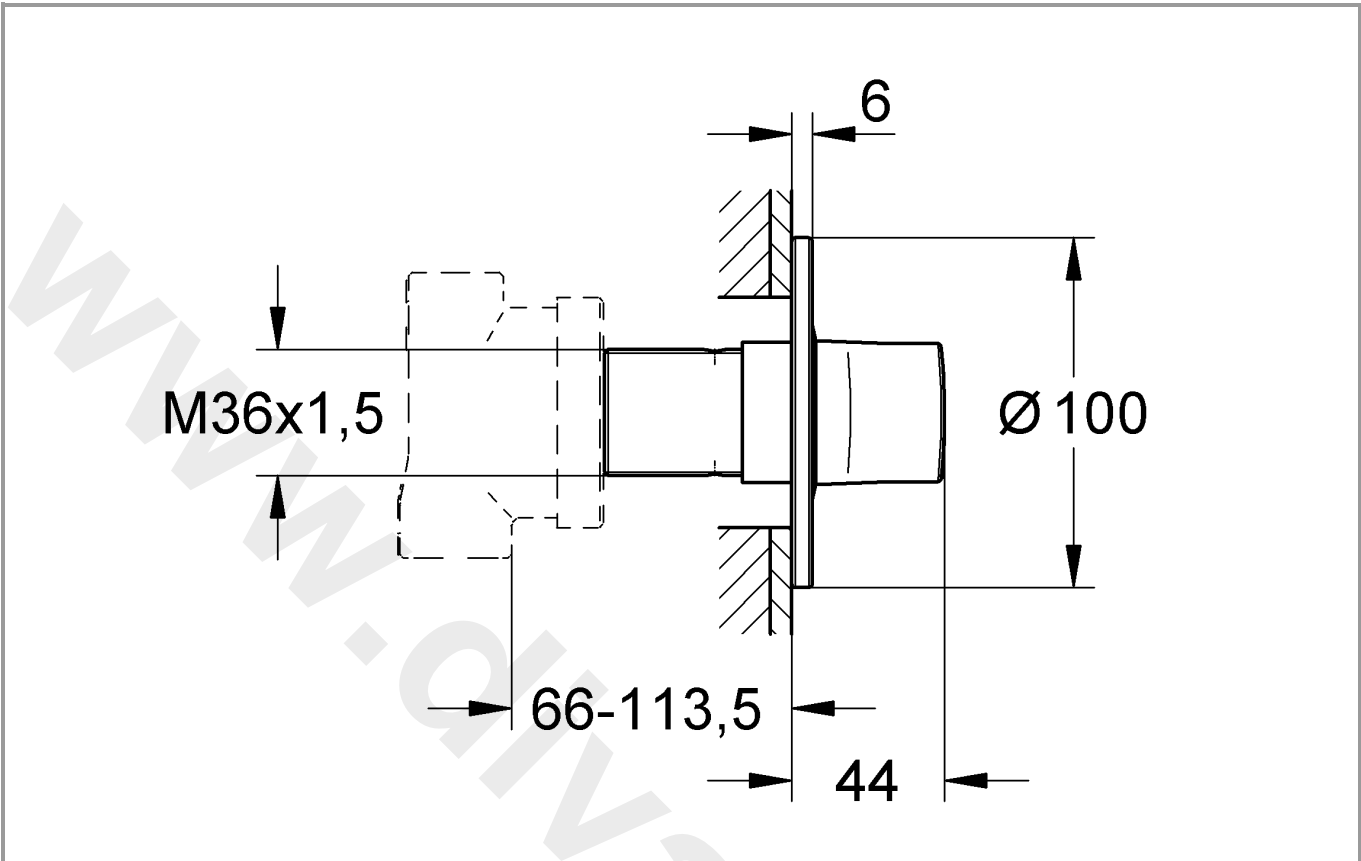

VERIS
DESIGN + ENGINEERING
GROHE GERMANY

96.376.231/ÄM 240487/07.17

www.grohe.com

Pure Freude
an Wasser

GROHE

19 448

1

2