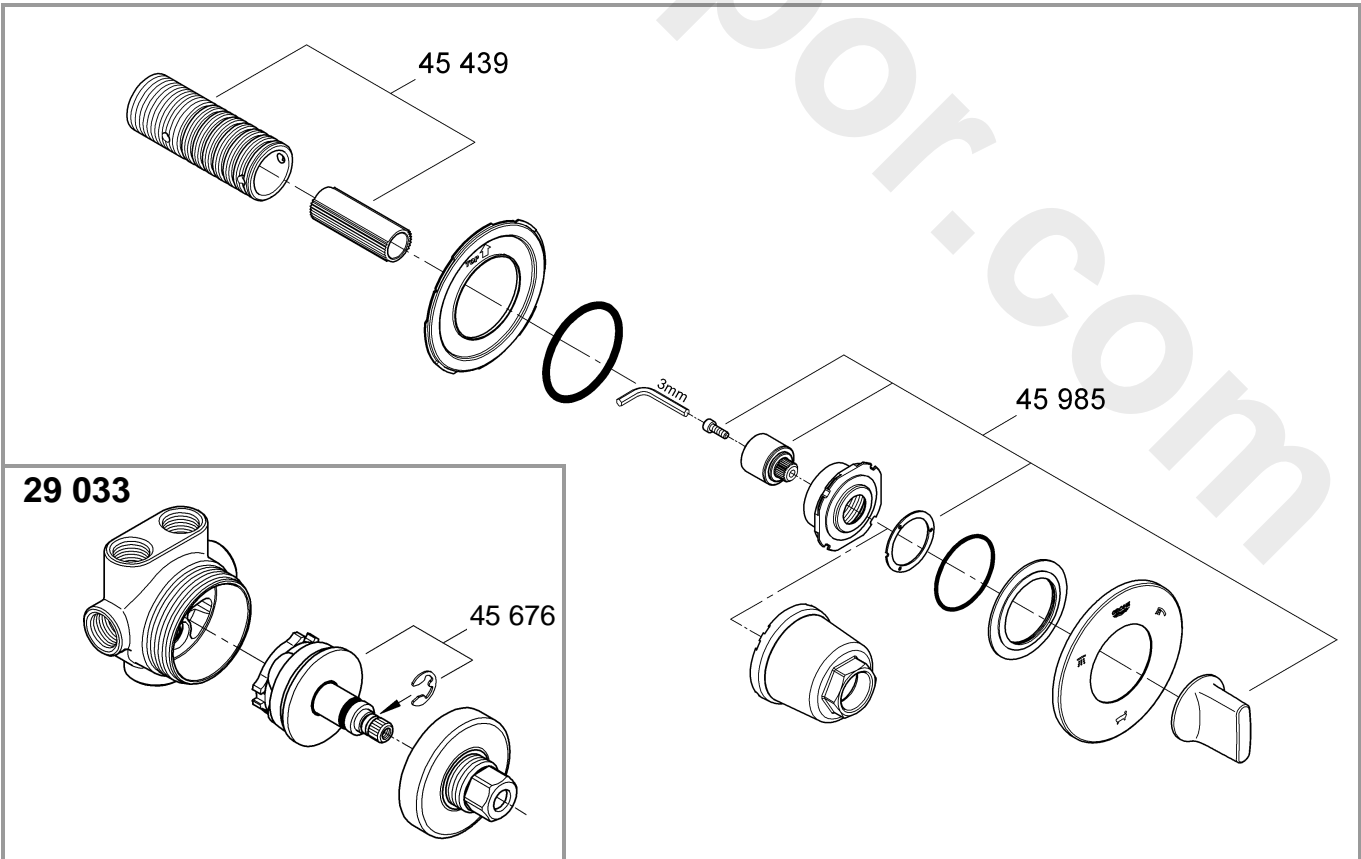

VERIS
DESIGN + ENGINEERING
GROHE GERMANY

96.376.231/ÄM 240487/07.17

www.grohe.com

Pure Freude
an Wasser

GROHE

19 448

1

2