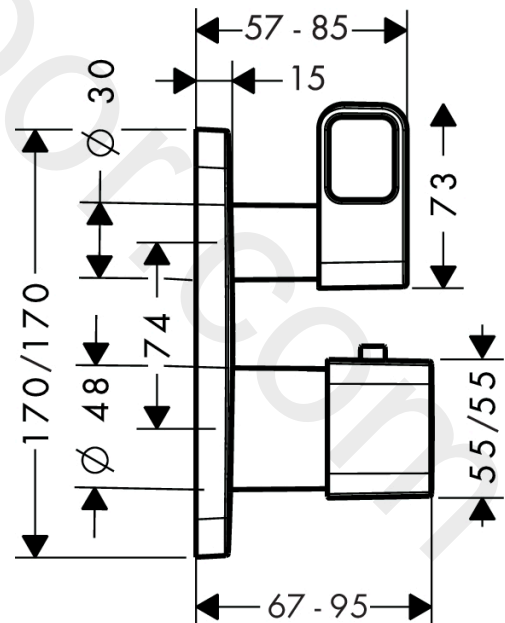

AXOR Urquiola
Thermostat for concealed installation with shut-off/ diverter valve
 Finish: **Chrome** Article Number: **11733000**

product features

- 2 functions
- thermostat cartridge, shut-off valve
- maximum flow rate at 3 bar: 29 l/min
- flow rate hand shower connection at 3 bar: 29 l/min
- min. operating pressure: 1 bar
- max. operating pressure: 10 bar
- safety stop at 40 °C
- temperature limitation adjustable
- non-return valve
- with silencer
- connection type: basic set
- WRAS 1909088

Article Details

Price excl. VAT 883,33 £

Product image

Scale drawing

AXOR Urquiola
Thermostat for concealed installation with shut-off/ diverter valve
 Finish: **Chrome** Article Number: **11733000**

Flowchart

AXOR Urquiola
Thermostat for concealed installation with shut-off/ diverter valve
 Finish: **Chrome** Article Number: **11733000**

Exploded Drawing

Year of production: >04/09

AXOR Urquiola
Thermostat for concealed installation with shut-off/ diverter valve
 Finish: **Chrome** Article Number: **11733000**