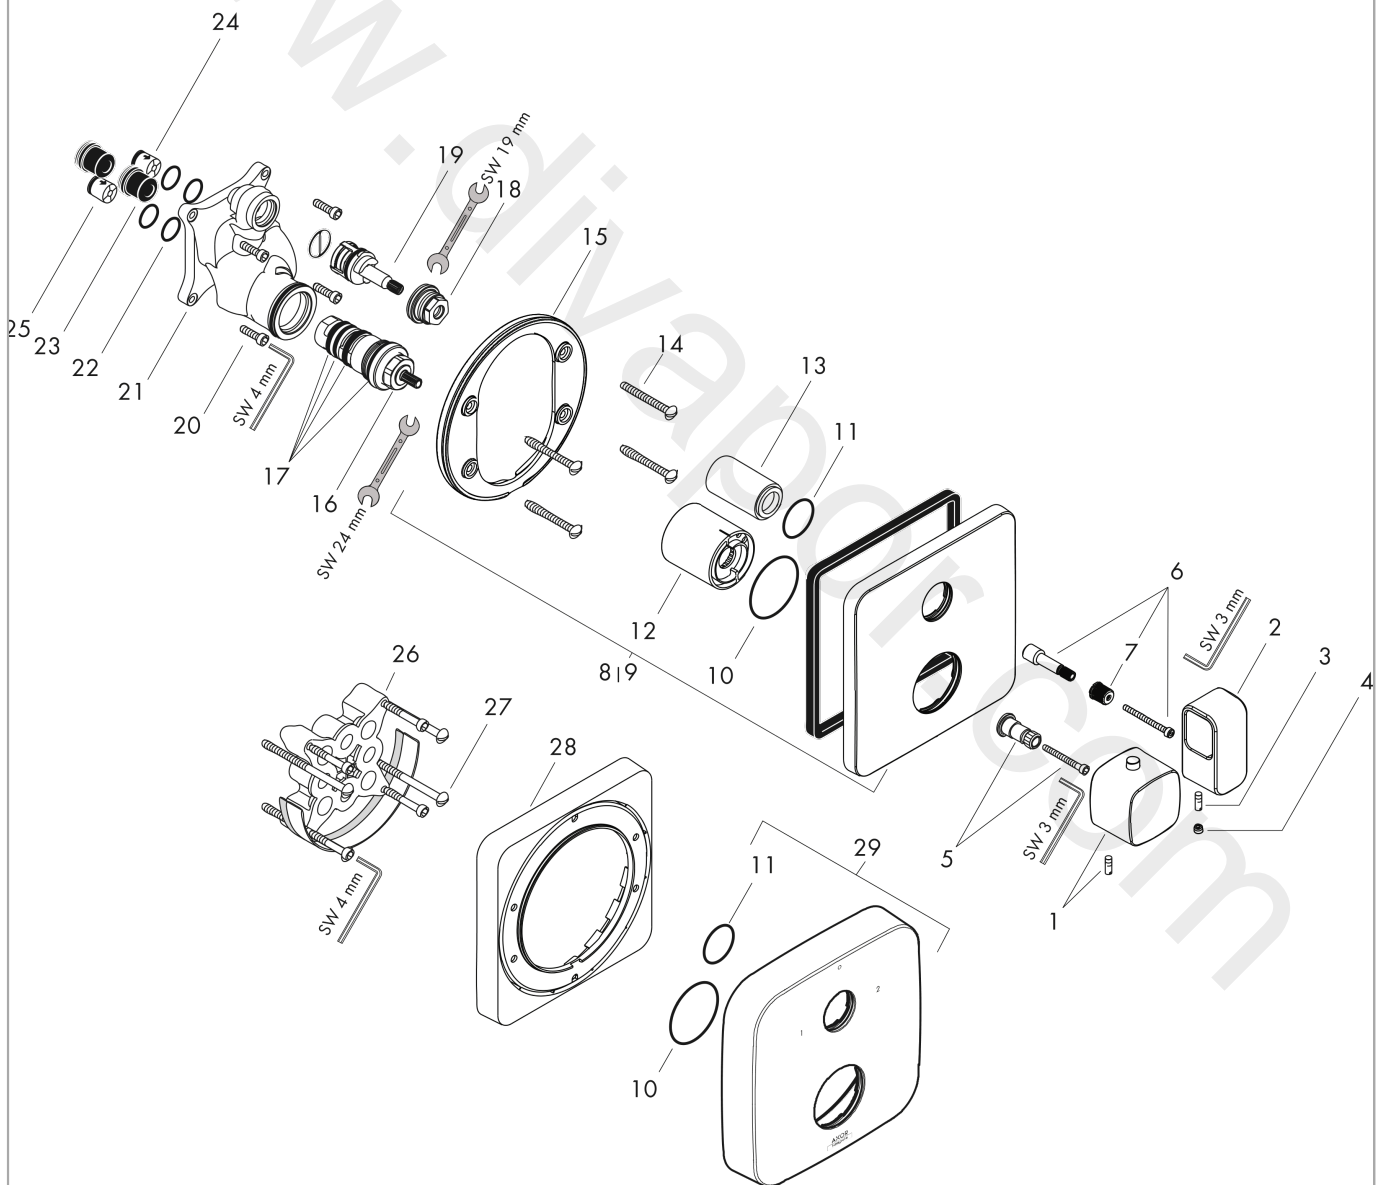

AXOR Urquiola
Thermostat for concealed installation with shut-off/ diverter valve
 Finish: **Chrome** Article Number: **11733000**

product features

- 2 functions
- thermostat cartridge, shut-off valve
- maximum flow rate at 3 bar: 29 l/min
- flow rate hand shower connection at 3 bar: 29 l/min
- min. operating pressure: 1 bar
- max. operating pressure: 10 bar
- safety stop at 40 °C
- temperature limitation adjustable
- non-return valve
- with silencer
- connection type: basic set
- WRAS 1909088

Article Details

Price excl. VAT 883,33 £

Product image

Scale drawing

AXOR Urquiola
Thermostat for concealed installation with shut-off/ diverter valve
 Finish: **Chrome** Article Number: **11733000**

Flowchart

AXOR Urquiola
Thermostat for concealed installation with shut-off/ diverter valve
 Finish: **Chrome** Article Number: **11733000**

Exploded Drawing

Year of production: >04/09

AXOR Urquiola
Thermostat for concealed installation with shut-off/ diverter valve
 Finish: **Chrome** Article Number: **11733000**