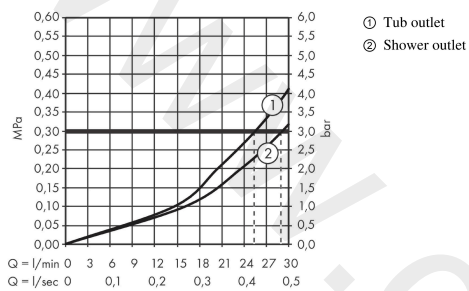

AXOR Urquiola
Thermostat for concealed installation with shut-off/ diverter valve
Finish: **Chrome** Article Number: **11733000**

Flowchart