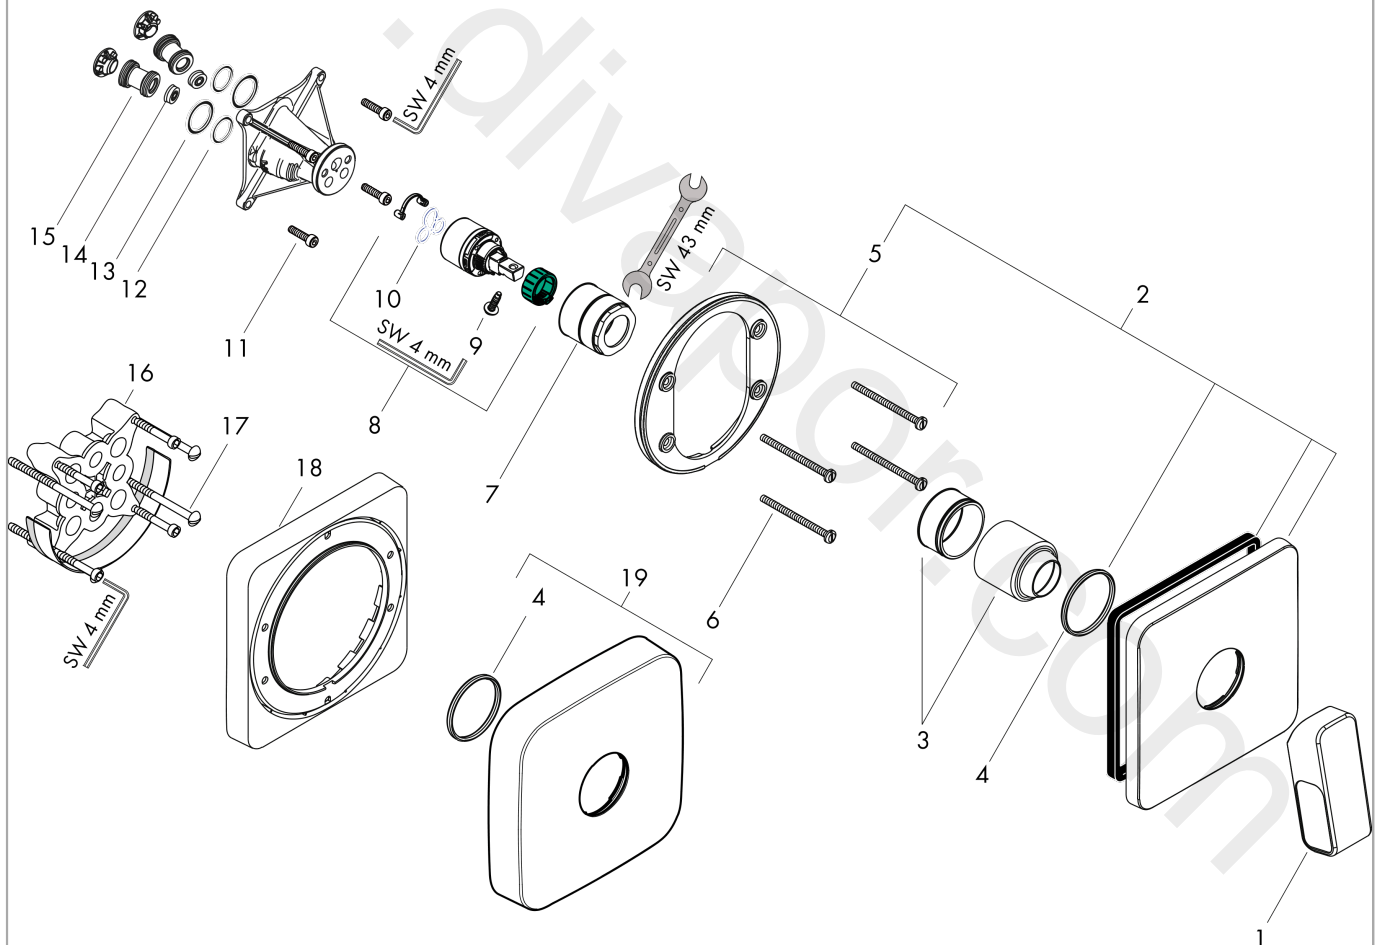

AXOR Urquiola
Single lever shower mixer for concealed installation
Finish: **Chrome** Article Number: **11625000**

product features

- 1 function
- maximum flow rate at 3 bar: 29 l/min
- ceramic cartridge
- temperature limitation adjustable
- with silencer
- suitable for continuous flow water heaters
- min. operating pressure: 1 bar
- max. operating pressure: 10 bar
- connection type: basic set
- WRAS 1905003

Article Details

Price excl. VAT 441,67 £

Product image

Scale drawing

AXOR Urquiola
Single lever shower mixer for concealed installation
Finish: **Chrome** Article Number: **11625000**

Flowchart

AXOR Urquiola
Single lever shower mixer for concealed installation
Finish: **Chrome** Article Number: **11625000**

Exploded Drawing

Year of production: >10/19

AXOR Urquiola
Single lever shower mixer for concealed installation
 Finish: **Chrome** Article Number: **11625000**

Spare part list

Year of production: >10/19

Pos.		Article Number	Price	PU
1	handle	11493000	£ 224,00	1
2	escutcheon	95173000	£ 96,00	1
3	O-Ring 48x3	95508000	£ 3,30	1
4	flange	96348000	£ 13,30	1
5	holder for escutcheon	98793000	£ 43,00	1
6	set of fixing screws	96454000	£ 9,00	1
7	O-ring 43x1,5	98148000	£ 3,30	1
8	cartridge, assy	92730000	£ 35,00	1
9	locking screw for handle	95140000	£ 6,10	1
10	seal	95008000	£ 9,00	1
11	O-ring 16x2	98133000	£ 3,30	1
12	O-Ring 22x2	98185000	£ 3,30	1
13	flow limiter (22 l/min)	95884000	£ 13,30	1
14	noise reduction	96429000	£ 6,10	1
15	extension 25 mm	13595000	£ 75,00	1
16	set of fixing screws	97747000	£ 3,30	1
17	extension 22 mm	98860000	£ 84,00	1
18	escutcheon height = 33 mm (when wall is not deep enough).	14971000	£ 87,00	1
a	concealed item	01800180	£ 163,00	1
b	fixation set	96615000	£ 59,00	1