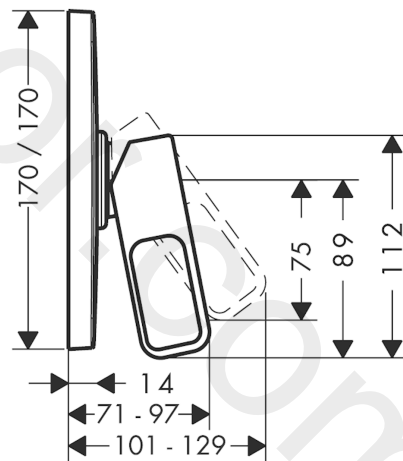

AXOR Urquiola
Single lever shower mixer for concealed installation
Finish: **Chrome** Article Number: **11625000**

product features

- 1 function
- maximum flow rate at 3 bar: 29 l/min
- ceramic cartridge
- temperature limitation adjustable
- with silencer
- suitable for continuous flow water heaters
- min. operating pressure: 1 bar
- max. operating pressure: 10 bar
- connection type: basic set
- WRAS 1905003

Article Details

Price excl. VAT 441,67 £

Product image

Scale drawing

AXOR Urquiola
Single lever shower mixer for concealed installation
Finish: **Chrome** Article Number: **11625000**

Flowchart

AXOR Urquiola
Single lever shower mixer for concealed installation
Finish: **Chrome** Article Number: **11625000**

Exploded Drawing

Year of production: >10/19

AXOR Urquiola
Single lever shower mixer for concealed installation
 Finish: **Chrome** Article Number: **11625000**

Spare part list

Year of production: >10/19

Pos.		Article Number	Price	PU
1	handle	11493000	£ 224,00	1
2	escutcheon	95173000	£ 96,00	1
3	O-Ring 48x3	95508000	£ 3,30	1
4	flange	96348000	£ 13,30	1
5	holder for escutcheon	98793000	£ 43,00	1
6	set of fixing screws	96454000	£ 9,00	1
7	O-ring 43x1,5	98148000	£ 3,30	1
8	cartridge, assy	92730000	£ 35,00	1
9	locking screw for handle	95140000	£ 6,10	1
10	seal	95008000	£ 9,00	1
11	O-ring 16x2	98133000	£ 3,30	1
12	O-Ring 22x2	98185000	£ 3,30	1
13	flow limiter (22 l/min)	95884000	£ 13,30	1
14	noise reduction	96429000	£ 6,10	1
15	extension 25 mm	13595000	£ 75,00	1
16	set of fixing screws	97747000	£ 3,30	1
17	extension 22 mm	98860000	£ 84,00	1
18	escutcheon height = 33 mm (when wall is not deep enough).	14971000	£ 87,00	1
a	concealed item	01800180	£ 163,00	1
b	fixation set	96615000	£ 59,00	1