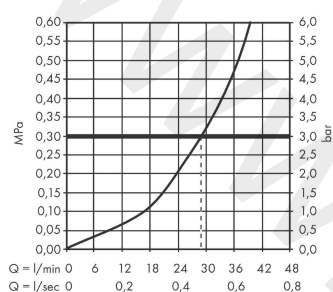

AXOR Urquiola
Single lever shower mixer for concealed installation
Finish: **Chrome** Article Number: **11625000**

product features

- 1 function
- maximum flow rate at 3 bar: 29 l/min
- ceramic cartridge
- temperature limitation adjustable
- with silencer
- suitable for continuous flow water heaters
- min. operating pressure: 1 bar
- max. operating pressure: 10 bar
- connection type: basic set
- WRAS 1905003

Article Details

Price excl. VAT 441,67 £

Product image

Scale drawing

AXOR Urquiola
Single lever shower mixer for concealed installation
Finish: **Chrome** Article Number: **11625000**

Flowchart

AXOR Urquiola
Single lever shower mixer for concealed installation
Finish: **Chrome** Article Number: **11625000**

Exploded Drawing

Year of production: >10/19

AXOR Urquiola
Single lever shower mixer for concealed installation
 Finish: **Chrome** Article Number: **11625000**

Spare part list

Year of production: >10/19

Pos.		Article Number	Price	PU
1	handle	11493000	£ 224,00	1
2	escutcheon	95173000	£ 96,00	1
3	O-Ring 48x3	95508000	£ 3,30	1
4	flange	96348000	£ 13,30	1
5	holder for escutcheon	98793000	£ 43,00	1
6	set of fixing screws	96454000	£ 9,00	1
7	O-ring 43x1,5	98148000	£ 3,30	1
8	cartridge, assy	92730000	£ 35,00	1
9	locking screw for handle	95140000	£ 6,10	1
10	seal	95008000	£ 9,00	1
11	O-ring 16x2	98133000	£ 3,30	1
12	O-Ring 22x2	98185000	£ 3,30	1
13	flow limiter (22 l/min)	95884000	£ 13,30	1
14	noise reduction	96429000	£ 6,10	1
15	extension 25 mm	13595000	£ 75,00	1
16	set of fixing screws	97747000	£ 3,30	1
17	extension 22 mm	98860000	£ 84,00	1
18	escutcheon height = 33 mm (when wall is not deep enough).	14971000	£ 87,00	1
a	concealed item	01800180	£ 163,00	1
b	fixation set	96615000	£ 59,00	1