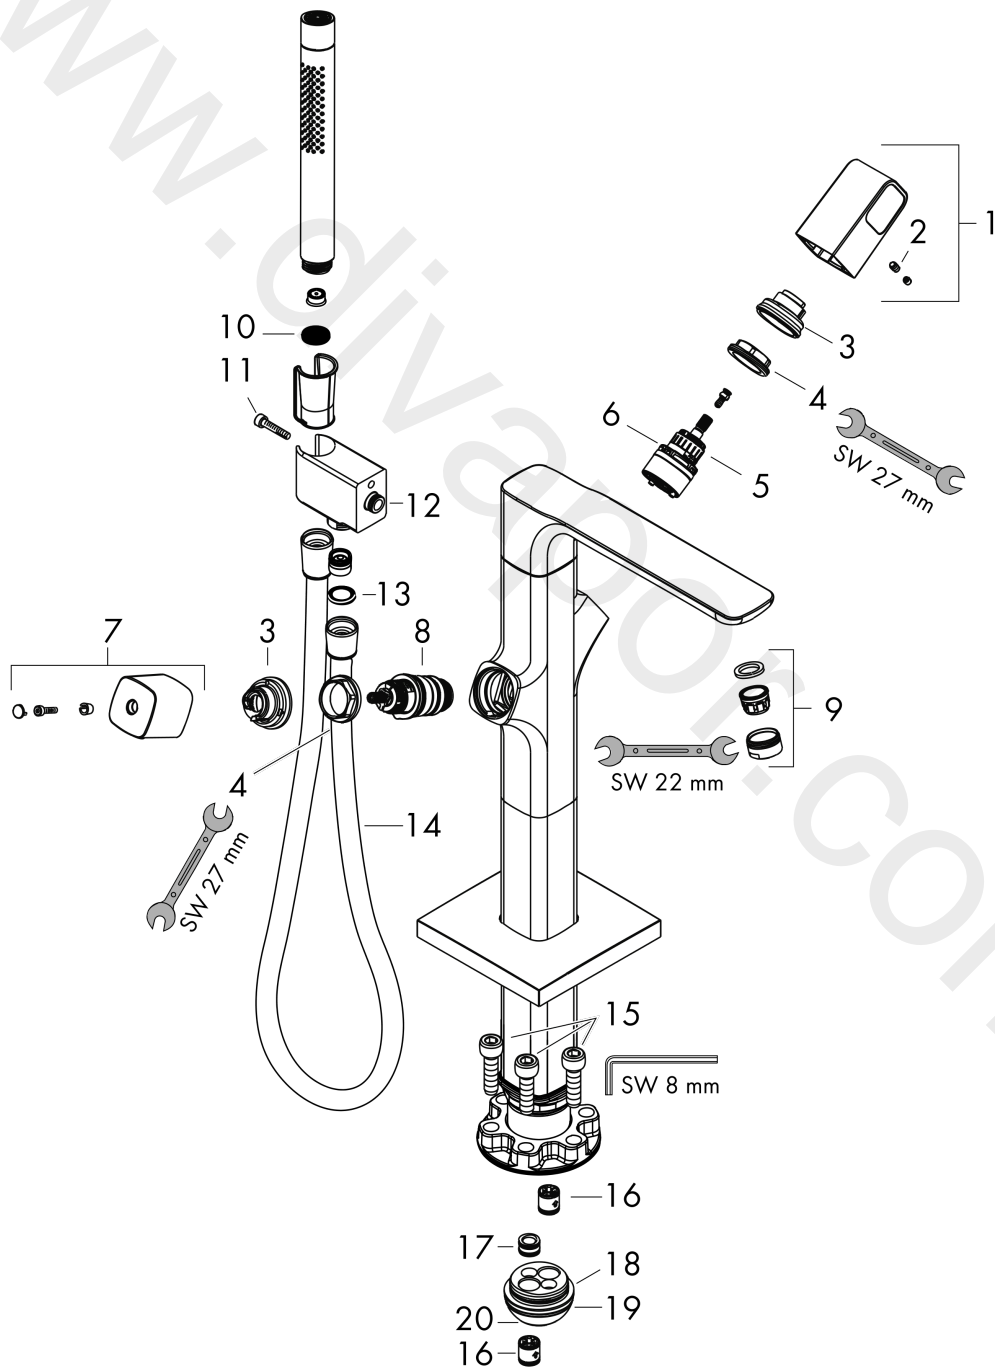

## product features

- consists of: bath thermostat floor standing, baton hand shower, shower hose, shower holder
- projection 204 mm
- 2 functions
- thermostat cartridge, shut-off/ diverter valve
- spray type mixer: normal spray
- spray type hand shower: Rain, Mono
- maximum flow rate at 3 bar: 21 l/min
- flow rate for bath spout at 3 bar: 21 l/min
- flow rate of hand shower at 3 bar: 5,2 l/min
- min. operating pressure: 1 bar
- max. operating pressure: 10 bar
- safety stop at 38 °C
- temperature limitation adjustable
- non-return valve
- with automatic resetting
- connection dimension: DN15
- connection type: basic set
- deck mounted
- dirt filter included

## Scale drawing

## Exploded Drawing

Year of production: >04/20

**AXOR Urquiola**  
**Bath thermostat floor-standing 2 ticks**  
 Finish: **Chrome** Article Number: **11437009**

## Spare part list

Year of production: >04/20

Pos.		Article Number	Price	PU
1	handle	11491000	£ 275,00	1
2	screw cover	95181000	£ 3,30	1
3	safety set for temperature control	98916000	£ 13,30	1
4	nut	98913000	£ 20,50	1
5	shut off unit with selector	98283000	£ 79,00	1
6	O-Ring 32x2	98193000	£ 3,30	1
7	handle for thermostat	11492000	£ 96,00	1
8	thermostat cartridge	98282000	£ 110,00	1
9	aerator M24x1 (38 l/min)	95871000	£ 20,50	1
10	filter packing	94246000	£ 3,30	1
11	hexagon socket screw M5x25	97664000	£ 3,30	1
12	O-ring 10x2	98170000	£ 3,30	1
13	seal	98058000	£ 3,30	1
14	shower hose Isiflex'B 1,25 m	28272000	£ 36,00	1
15	hexagon socket screw M10x35	97670000	£ 16,10	1
16	set of non return valves DW 15	94074000	£ 16,10	1
17	O-ring 11x2	98127000	£ 3,30	1
18	O-Ring 36x2,5	98190000	£ 3,30	1
19	O-ring 44x2,5	98162000	£ 3,30	1
20	O-ring 29x3	98371000	£ 6,10	1
a	cartridge for exchanged connections	92373000	£ 275,00	1