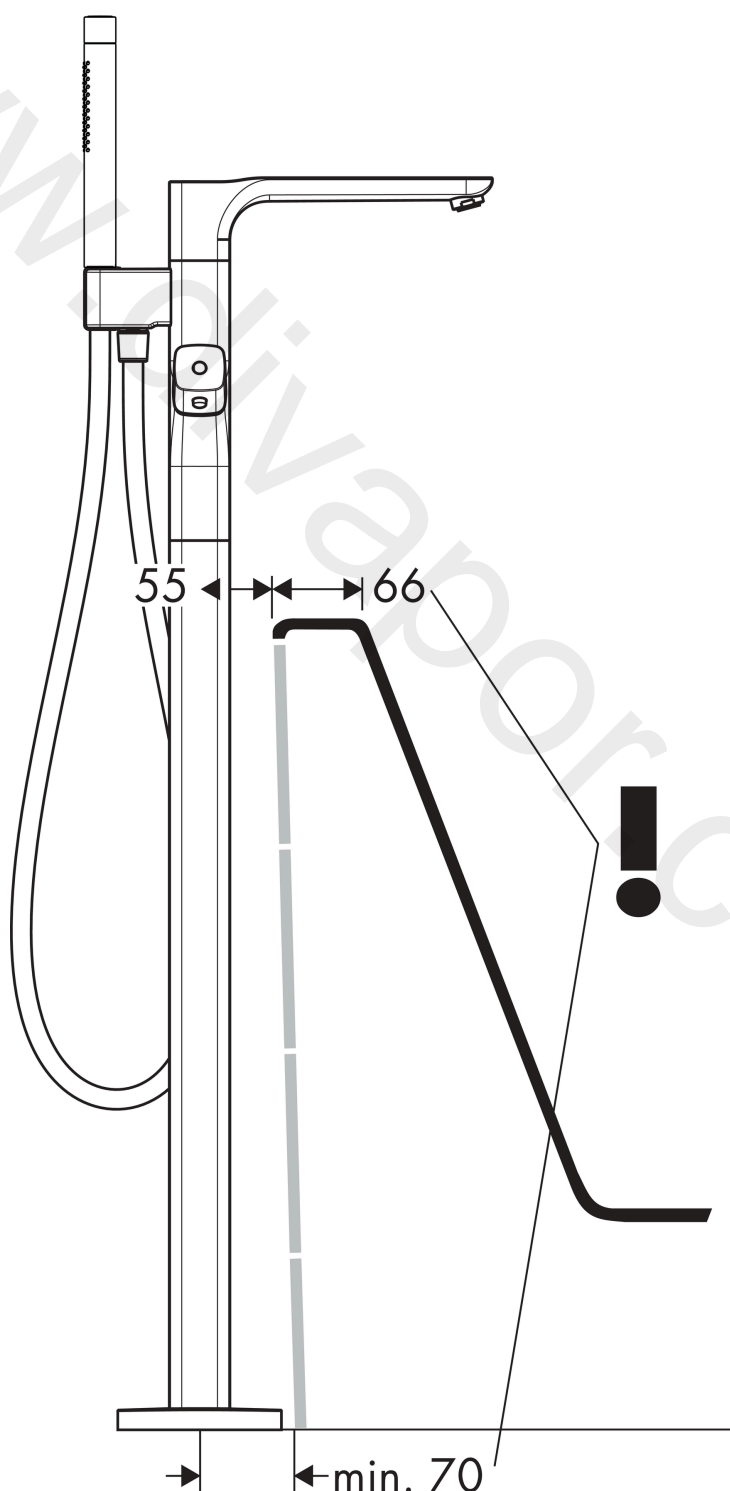

AXOR Urquiola
Bath thermostat floor-standing 2 ticks
Finish: **Chrome** Article Number: **11437009**

Installation examples