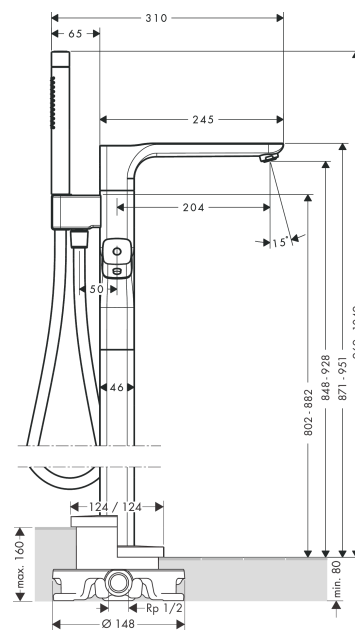

## product features

- consists of: bath thermostat floor standing, baton hand shower, shower hose, shower holder
- projection 204 mm
- 2 functions
- thermostat cartridge, shut-off/ diverter valve
- spray type mixer: normal spray
- spray type hand shower: Rain, Mono
- maximum flow rate at 3 bar: 21 l/min
- flow rate for bath spout at 3 bar: 21 l/min
- flow rate of hand shower at 3 bar: 5,2 l/min
- min. operating pressure: 1 bar
- max. operating pressure: 10 bar
- safety stop at 38 °C
- temperature limitation adjustable
- non-return valve
- with automatic resetting
- connection dimension: DN15
- connection type: basic set
- deck mounted
- dirt filter included

## Scale drawing

## Exploded Drawing

Year of production: >04/20

**AXOR Urquiola**  
**Bath thermostat floor-standing 2 ticks**  
 Finish: **Chrome** Article Number: **11437009**