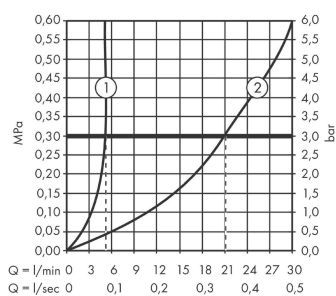

Flowchart

- ① Hand shower
- ② Bath spout