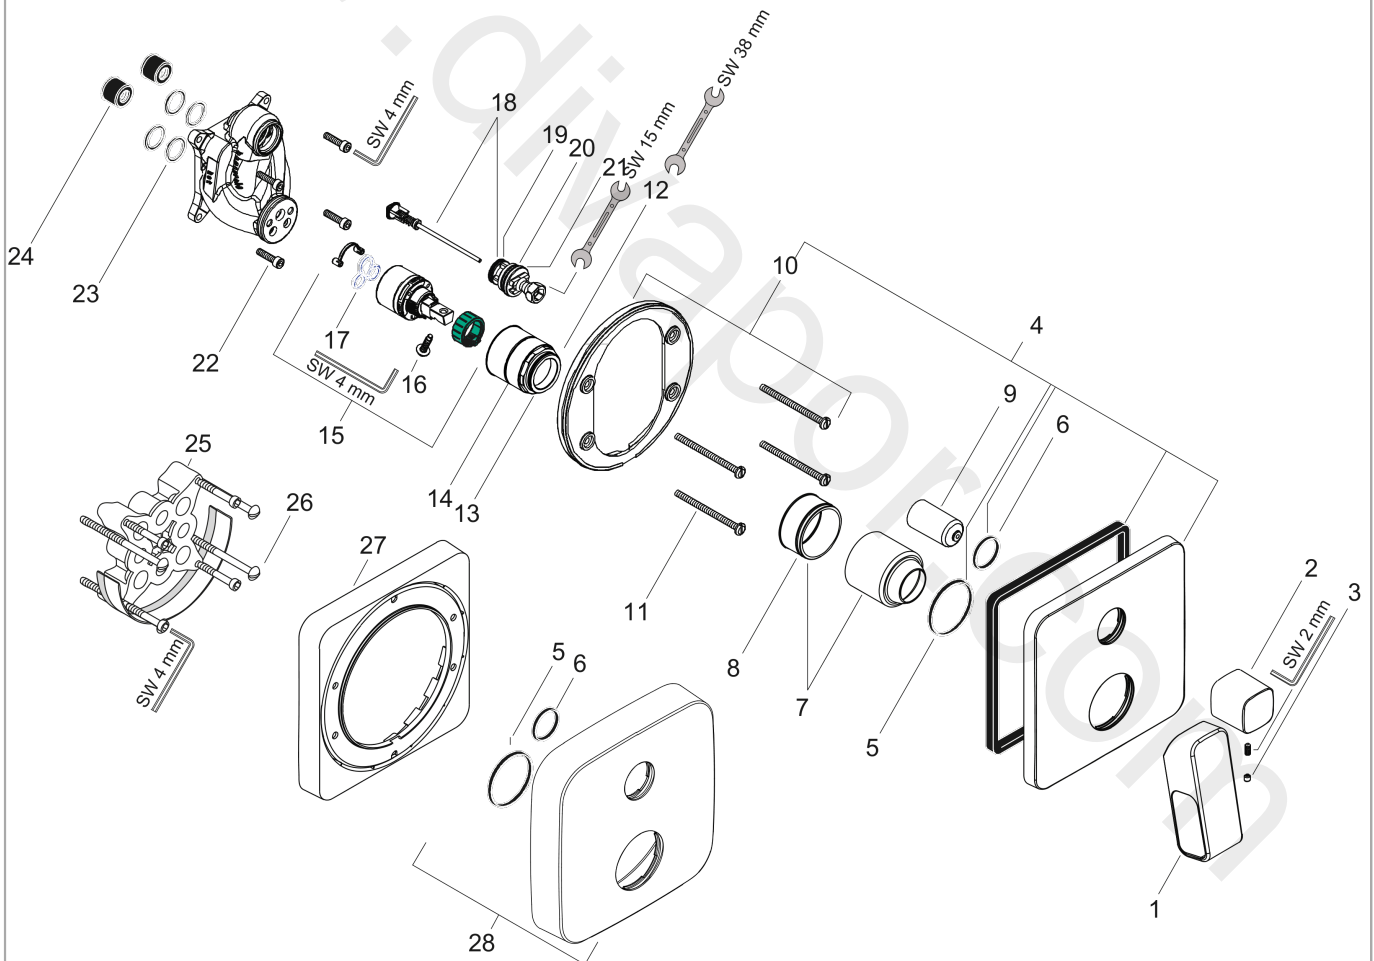

### Scale drawing

**AXOR Urquiola**  
**Single lever bath mixer for concealed installation**  
Finish: **Chrome** Article Number: **11425000**

## Flowchart

**AXOR Urquiola**  
**Single lever bath mixer for concealed installation**  
 Finish: **Chrome** Article Number: **11425000**

## Exploded Drawing

Year of production: >01/17

**AXOR Urquiola**  
**Single lever bath mixer for concealed installation**  
 Finish: **Chrome** Article Number: **11425000**

## Spare part list

Year of production: >01/17

Pos.		Article Number	Price	PU
1	handle	11493000	£ 224,00	1
2	diverter knob	95190000	£ 25,00	1
3	screw cover	95181000	£ 3,30	1
4	escutcheon	95189000	£ 96,00	1
5	O-Ring 48x3	95508000	£ 3,30	1
6	O-ring 29x3	98371000	£ 6,10	1
7	flange	96348000	£ 13,30	1
8	O-ring 43x1,5	98148000	£ 3,30	1
9	sleeve	96448000	£ 43,00	1
10	holder for escutcheon	98793000	£ 43,00	1
11	set of fixing screws	96454000	£ 9,00	1
12	nut	95007000	£ 51,00	1
13	O-ring 30x1,5	98433000	£ 3,30	1
14	O-ring 39x1,5	98400000	£ 3,30	1
15	cartridge, assy	92730000	£ 35,00	1
16	locking screw for handle	95140000	£ 6,10	1
17	seal	95008000	£ 9,00	1
18	selector assy	95014000	£ 64,00	1
19	O-ring 17x2	98199000	£ 3,30	1
20	O-ring 20x2,5	92602000	£ 6,10	1
21	O-ring 21x2	98205000	£ 6,10	1
22	set of screws	96525000	£ 9,00	1
23	O-ring 16x2	98133000	£ 3,30	1
24	noise reduction	94073000	£ 25,00	1
25	extension 25 mm	13595000	£ 75,00	1
26	set of fixing screws	97747000	£ 3,30	1
27	extension 22 mm	98860000	£ 84,00	1
28	escutcheon height = 33 mm (when wall is not deep enough).	14972000	£ 87,00	1
a	concealed item	01800180	£ 163,00	1
b	adapter for exchanged connections	93181000	£ 275,00	1
c	fixation set	96615000	£ 59,00	1
d	O-ring 16x2,3	98207000	£ 3,30	1