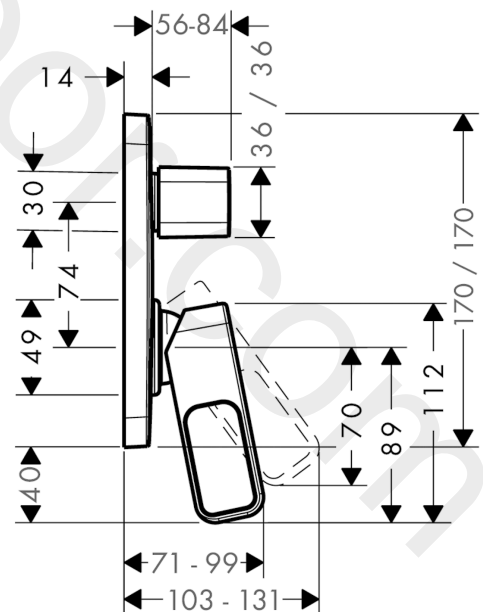

**AXOR Urquiola**  
**Single lever bath mixer for concealed installation**  
 Finish: **Chrome** Article Number: **11425000**

### product features

- 2 functions
- maximum flow rate at 3 bar: 22 l/min
- ceramic cartridge
- temperature limitation adjustable
- diverter with automatic resetting
- with silencer
- suitable for continuous flow water heaters
- connection type: basic set
- wall-mounted
- min. operating pressure: 1 bar
- max. operating pressure: 10 bar
- WRAS 1903005

### Scale drawing

**AXOR Urquiola**  
**Single lever bath mixer for concealed installation**  
Finish: **Chrome** Article Number: **11425000**