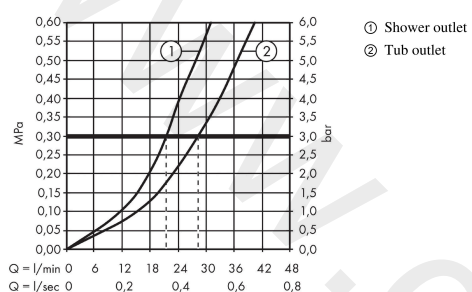

AXOR Urquiola
Single lever bath mixer for concealed installation
Finish: **Chrome** Article Number: **11425000**

Flowchart