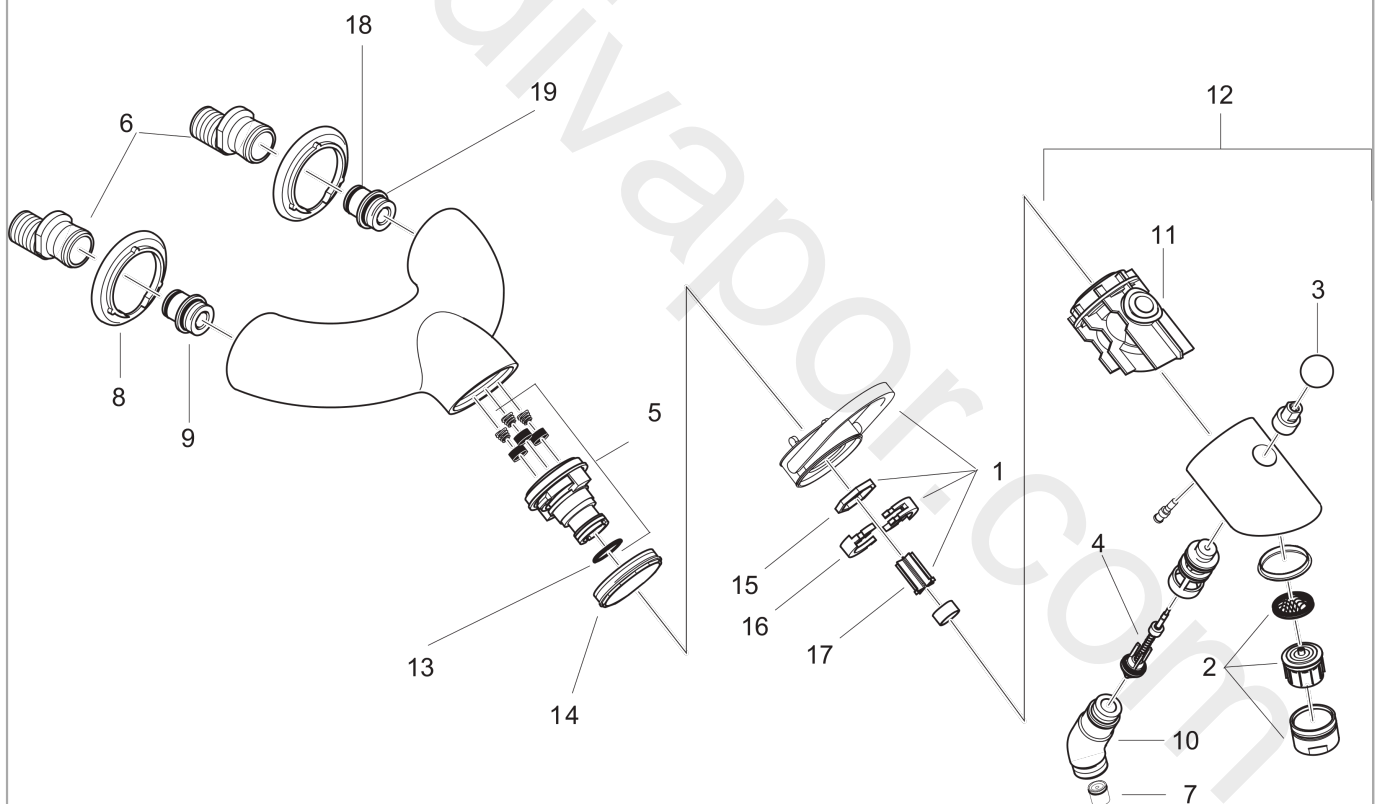

AXOR Arco
Single lever bath/shower mixer
Surfaces: Article Number: **11400000**

Exploded Drawing

Year of production: **05/91 - 09/07**

AXOR Arco
Single lever bath/shower mixer
 Surfaces: Article Number: **11400000**

Spare part list

Year of production: **05/91 - 09/07**

Pos.		Article Number	Price	PU
1	handle	11091000	£ 137,00	1
2	aerator M28x1 (25 l/min)	13485000	£ 20,50	1
3	diverter knob	94102000	£ 20,50	1
4	selector	94103000	£ 51,00	1
5	cartridge, assy	11095000	£ 110,00	1
6	set of S-unions	94136000	£ 64,00	1
7	set of non return valves DW 15	94074000	£ 16,10	1
8	escutcheon Ø 64 mm	96464000	£ 35,00	1
9	connecting thread	97236000	£ 13,30	1
10	hose connection angel	97260000	£ 96,00	1
11	interior spout	98559000	£ 64,00	1
12	spout cpl.	97241000	£ 370,00	1
13	A-ring 16,2x2,62	97676000	-	1
14	nut	97565000	£ 9,00	1
15	lever collar	97564000	£ 3,30	1
16	cramp	97757000	£ 9,00	1
17	laminator	97566000	-	1
18	O-Ring 13x3	98184000	£ 3,30	1
19	O-ring 17x1,5	98137000	£ 3,30	1
a	hexagon socket screw M6x10	92847000	£ 3,30	1