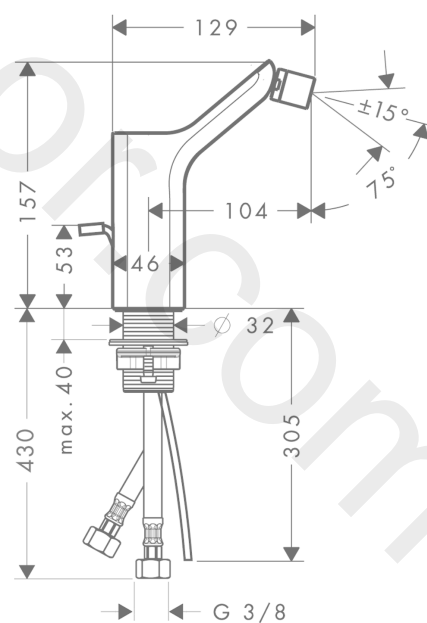

AXOR Urquiola
Single lever bidet mixer with pop-up waste set
 Finish: **Chrome** Article Number: **11220000**

product features

- consists of: single lever bidet mixer, waste set
- projection: 104 mm
- spout height: 157 mm
- ball-pivot joint
- spray type: laminar spray
- maximum flow rate at 3 bar: 7,2 l/min
- ceramic cartridge
- temperature limitation adjustable
- suitable for continuous flow water heaters
- pop-up waste set G 1¼
- connection type: G ¾ connections
- connection dimension: DN15

Article Details

Price excl. VAT 666,67 £

Product image

Scale drawing

AXOR Urquiola
Single lever bidet mixer with pop-up waste set
 Finish: **Chrome** Article Number: **11220000**

Flowchart

AXOR Urquiola
Single lever bidet mixer with pop-up waste set
Finish: **Chrome** Article Number: **11220000**

Exploded Drawing

Year of production: >10/10

AXOR Urquiola
Single lever bidet mixer with pop-up waste set
 Finish: **Chrome** Article Number: **11220000**

Spare part list

Year of production: >10/10

Pos.		Article Number	Price	PU
1	handle	11093000	£ 173,00	1
2	screw cover	96762000	£ 3,30	1
3	flange	98863000	£ 51,00	1
4	nut	95178000	£ 43,00	1
5	O-ring 25x2	98389000	£ 3,30	1
6	O-Ring 22x2	98185000	£ 3,30	1
7	cartridge, assy	97685000	£ 64,00	1
8	seal	98865000	£ 35,00	1
9	ball joint	97362000	£ 43,00	1
10	aerator laminar M16x1 (7 l/min)	97360000	£ 43,00	1
11	flat seal	98749000	£ 6,10	1
12	fixing set (Ø 32)	13961000	£ 25,00	1
13	connection hose 450 mm M8x0,75 G3/8	97206000	£ 35,00	1
14	O-ring 7x1,5	98422000	£ 3,30	1
15	pull rod	96923000	£ 35,00	1
16	spring with sleeve	92462000	£ 9,00	1
a	fixation extension 35 mm	13898000	£ 79,00	1