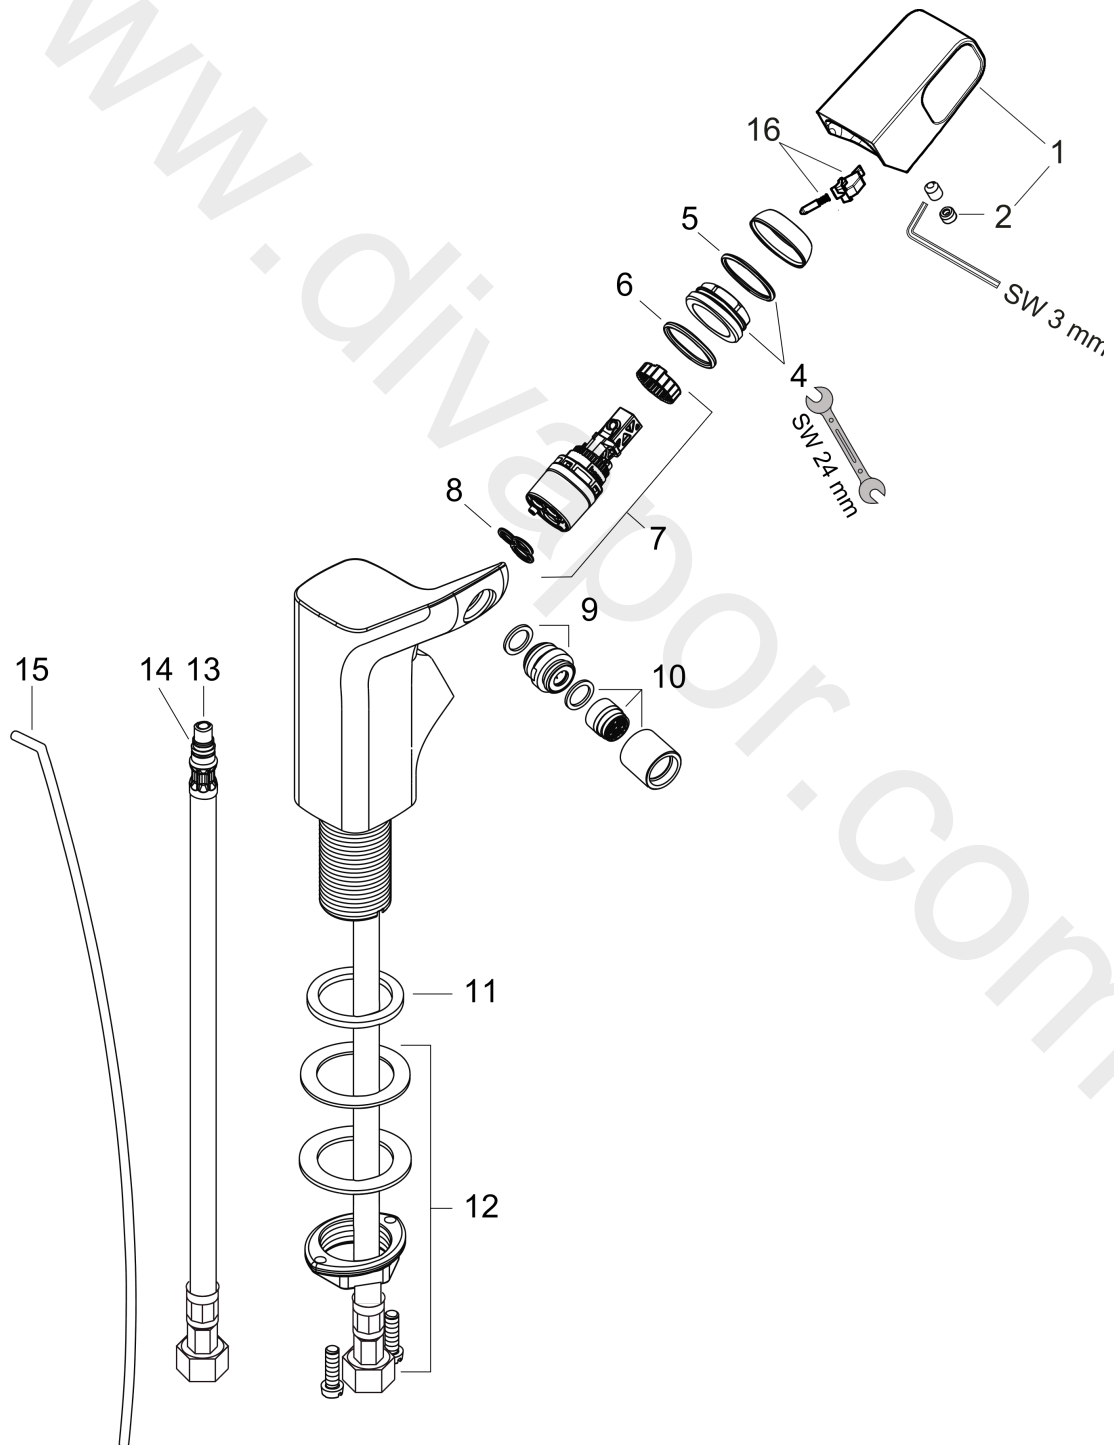

AXOR Urquiola
Single lever bidet mixer with pop-up waste set
 Finish: **Chrome** Article Number: **11220000**

product features

- consists of: single lever bidet mixer, waste set
- projection: 104 mm
- spout height: 157 mm
- ball-pivot joint
- spray type: laminar spray
- maximum flow rate at 3 bar: 7,2 l/min
- ceramic cartridge
- temperature limitation adjustable
- suitable for continuous flow water heaters
- pop-up waste set G 1¼
- connection type: G ¾ connections
- connection dimension: DN15

Article Details

Price excl. VAT 666,67 £

Product image

Scale drawing

AXOR Urquiola
Single lever bidet mixer with pop-up waste set
 Finish: **Chrome** Article Number: **11220000**

Flowchart

AXOR Urquiola
Single lever bidet mixer with pop-up waste set
Finish: **Chrome** Article Number: **11220000**

Exploded Drawing

Year of production: >10/10

AXOR Urquiola
Single lever bidet mixer with pop-up waste set
 Finish: **Chrome** Article Number: **11220000**

Spare part list

Year of production: >10/10

Pos.		Article Number	Price	PU
1	handle	11093000	£ 173,00	1
2	screw cover	96762000	£ 3,30	1
3	flange	98863000	£ 51,00	1
4	nut	95178000	£ 43,00	1
5	O-ring 25x2	98389000	£ 3,30	1
6	O-Ring 22x2	98185000	£ 3,30	1
7	cartridge, assy	97685000	£ 64,00	1
8	seal	98865000	£ 35,00	1
9	ball joint	97362000	£ 43,00	1
10	aerator laminar M16x1 (7 l/min)	97360000	£ 43,00	1
11	flat seal	98749000	£ 6,10	1
12	fixing set (Ø 32)	13961000	£ 25,00	1
13	connection hose 450 mm M8x0,75 G3/8	97206000	£ 35,00	1
14	O-ring 7x1,5	98422000	£ 3,30	1
15	pull rod	96923000	£ 35,00	1
16	spring with sleeve	92462000	£ 9,00	1
a	fixation extension 35 mm	13898000	£ 79,00	1