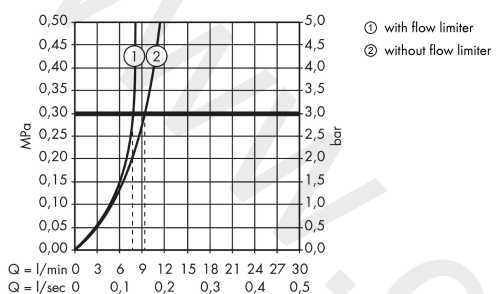

AXOR Urquiola
Single lever bidet mixer with pop-up waste set
 Finish: **Chrome** Article Number: **11220000**

product features

- consists of: single lever bidet mixer, waste set
- projection: 104 mm
- spout height: 157 mm
- ball-pivot joint
- spray type: laminar spray
- maximum flow rate at 3 bar: 7,2 l/min
- ceramic cartridge
- temperature limitation adjustable
- suitable for continuous flow water heaters
- pop-up waste set G 1¼
- connection type: G ¾ connections
- connection dimension: DN15

Article Details

Price excl. VAT 666,67 £

Product image

Scale drawing

AXOR Urquiola
Single lever bidet mixer with pop-up waste set
 Finish: **Chrome** Article Number: **11220000**

Flowchart

AXOR Urquiola
Single lever bidet mixer with pop-up waste set
Finish: **Chrome** Article Number: **11220000**