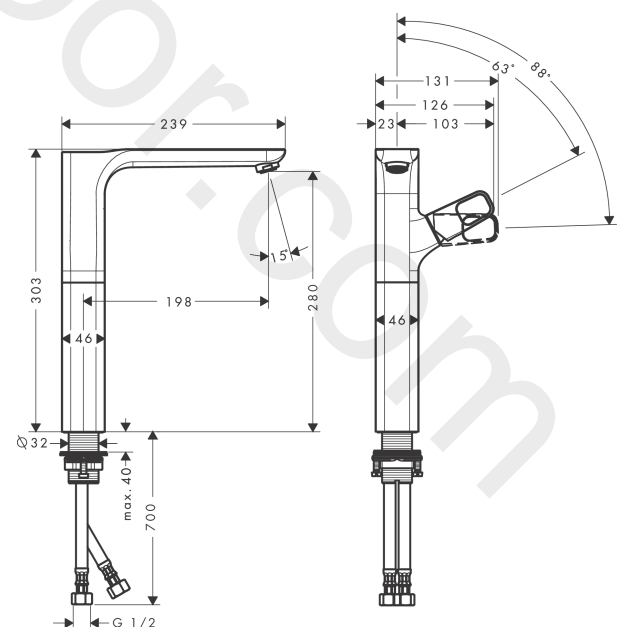

**AXOR Urquiola**  
**Single lever basin mixer 280 for wash bowls with waste set 2 ticks**  
 Finish: **Chrome** Article Number: **11061009**

### product features

- consists of: single lever basin mixer, waste set
- ComfortZone 280
- projection: 198 mm
- spout height: 280 mm
- handle variant: flat handle
- spray type: normal spray
- maximum flow rate at 3 bar: 3,8 l/min
- ceramic cartridge
- temperature limitation adjustable
- non-closing waste set
- connection type: G ½ connections
- connection dimension: DN15
- handle position on the side: top-side at the spout (generally suitable for wash bowls)

### Scale drawing

**AXOR Urquiola**  
**Single lever basin mixer 280 for wash bowls with waste set 2 ticks**  
Finish: **Chrome** Article Number: **11061009**

Flowchart

**AXOR Urquiola**  
**Single lever basin mixer 280 for wash bowls with waste set 2 ticks**  
 Finish: **Chrome** Article Number: **11061009**

## Spare part list

Year of production: >04/20

Pos.		Article Number	Price	PU
1	handle	11093000	£ 173,00	1
2	screw cover	96338000	£ 3,30	1
3	spring with sleeve	92462000	£ 9,00	1
4	flange	98863000	£ 51,00	1
5	nut	95178000	£ 43,00	1
6	O-Ring 22x2	98185000	£ 3,30	1
7	O-ring 25x2	98389000	£ 3,30	1
8	cartridge, assy	95973000	£ 79,00	1
9	seal	98865000	£ 35,00	1
10	aerator M24x1	98453000	£ 20,50	1
11	flat seal	98749000	£ 6,10	1
12	fixing set (Ø 32)	13961000	£ 25,00	1
13	lever collar	97548000	£ 3,30	1
14	connection hose 900 mm M8x0,75 G½	97489000	£ 35,00	1
15	O-ring 7x1,5	98422000	£ 3,30	1
a	pop up waste	51301000	£ 87,00	1
b	fixation extension 35 mm	13898000	£ 79,00	1