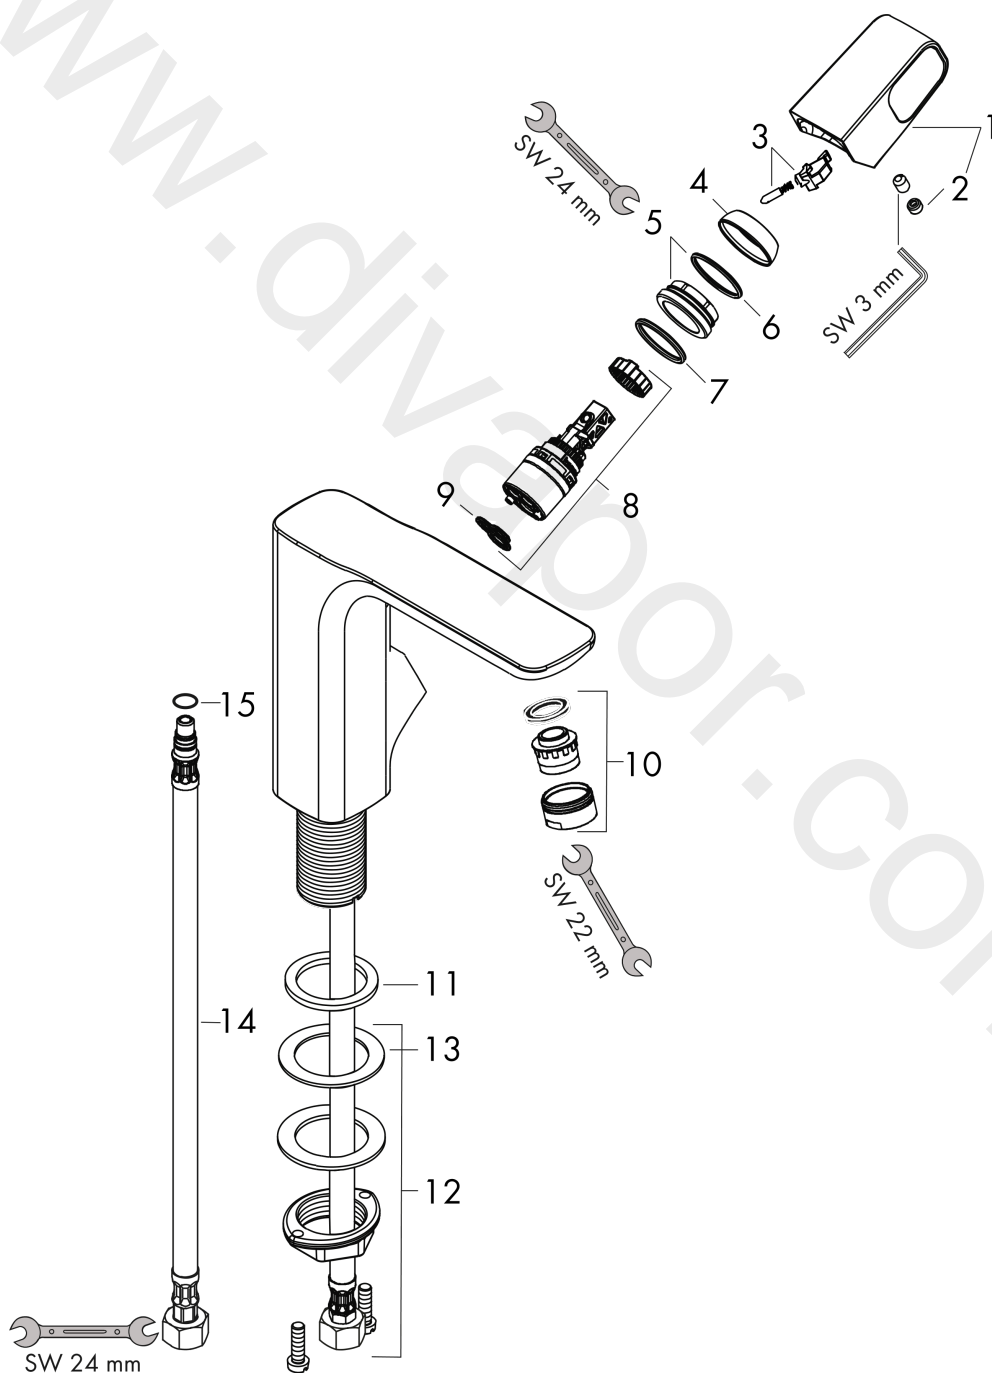

### product features

- consists of: single lever basin mixer, waste set
- ComfortZone 280
- projection: 198 mm
- spout height: 280 mm
- handle variant: flat handle
- spray type: normal spray
- maximum flow rate at 3 bar: 3,8 l/min
- ceramic cartridge
- temperature limitation adjustable
- non-closing waste set
- connection type: G ½ connections
- connection dimension: DN15
- handle position on the side: top-side at the spout (generally suitable for wash bowls)

### Scale drawing

**AXOR Urquiola**  
**Single lever basin mixer 280 for wash bowls with waste set 2 ticks**  
Finish: **Chrome** Article Number: **11061009**

Flowchart

**AXOR Urquiola**  
**Single lever basin mixer 280 for wash bowls with waste set 2 ticks**  
 Finish: **Chrome** Article Number: **11061009**

## Exploded Drawing

Year of production: >04/20

**AXOR Urquiola**  
**Single lever basin mixer 280 for wash bowls with waste set 2 ticks**  
 Finish: **Chrome** Article Number: **11061009**

## Spare part list

Year of production: >04/20

Pos.		Article Number	Price	PU
1	handle	11093000	£ 173,00	1
2	screw cover	96338000	£ 3,30	1
3	spring with sleeve	92462000	£ 9,00	1
4	flange	98863000	£ 51,00	1
5	nut	95178000	£ 43,00	1
6	O-Ring 22x2	98185000	£ 3,30	1
7	O-ring 25x2	98389000	£ 3,30	1
8	cartridge, assy	95973000	£ 79,00	1
9	seal	98865000	£ 35,00	1
10	aerator M24x1	98453000	£ 20,50	1
11	flat seal	98749000	£ 6,10	1
12	fixing set (Ø 32)	13961000	£ 25,00	1
13	lever collar	97548000	£ 3,30	1
14	connection hose 900 mm M8x0,75 G½	97489000	£ 35,00	1
15	O-ring 7x1,5	98422000	£ 3,30	1
a	pop up waste	51301000	£ 87,00	1
b	fixation extension 35 mm	13898000	£ 79,00	1