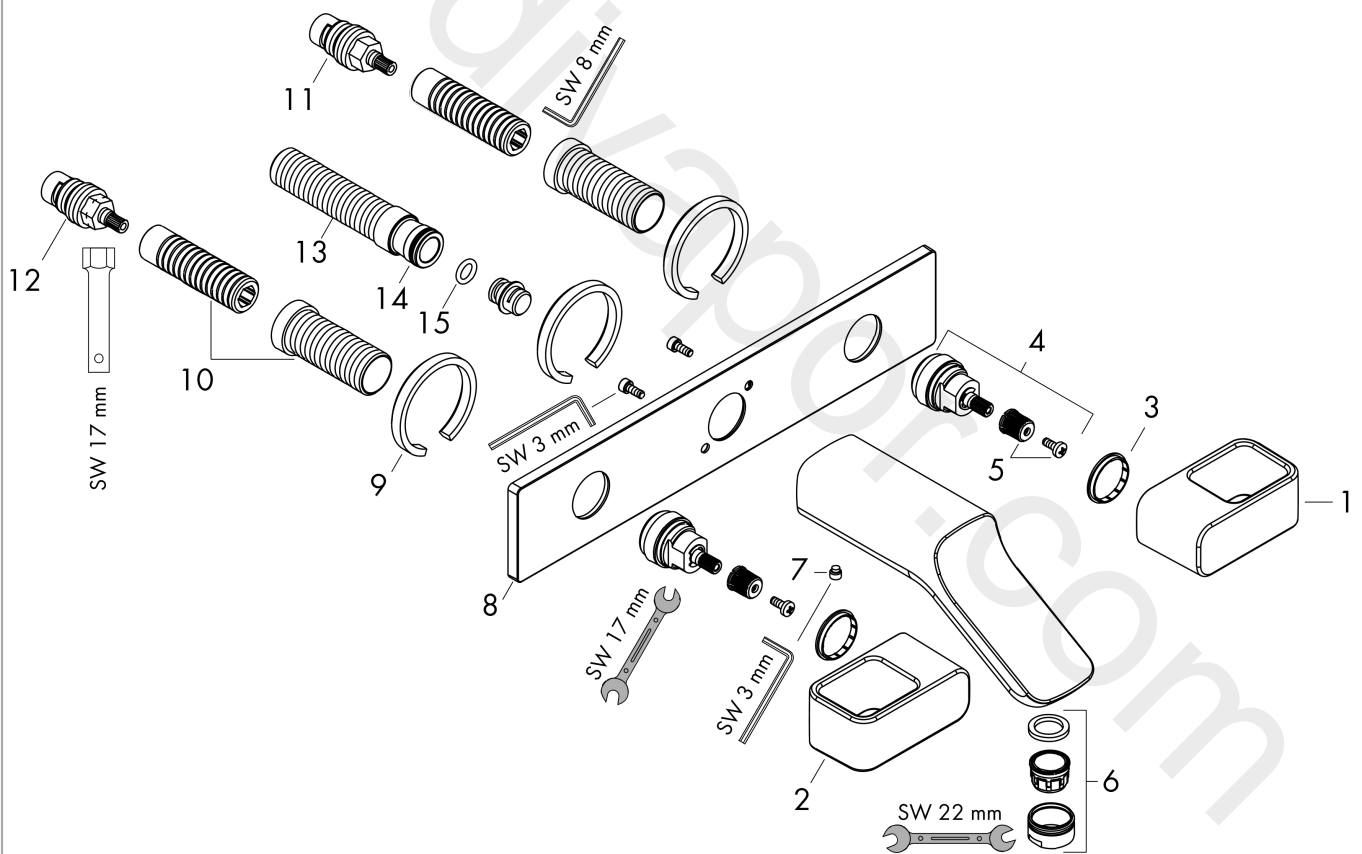

AXOR Urquiola

3-hole basin mixer for concealed installation wall-mounted with spout 228 mm 2 ticks

Finish: **Chrome** Article Number: **11050009**

Flowchart

AXOR Urquiola

3-hole basin mixer for concealed installation wall-mounted with spout 228 mm 2 ticks

Finish: **Chrome** Article Number: **11050009**

Exploded Drawing

Year of production: >04/20

AXOR Urquiola

3-hole basin mixer for concealed installation wall-mounted with spout 228 mm 2 ticks

Finish: **Chrome** Article Number: **11050009**

Spare part list

Year of production: >04/20

| Pos. | | Article Number | Price | PU |
|------|-------------------------------------|----------------|----------|----|
| 1 | handle for cold water | 11498000 | £ 173,00 | 1 |
| 2 | handle for hot water | 11497000 | £ 173,00 | 1 |
| 3 | set of color-rings cold / hot water | 92225000 | £ 6,10 | 1 |
| 4 | adapter for handle | 95194000 | £ 51,00 | 1 |
| 5 | handle fixing set | 98932000 | £ 16,10 | 1 |
| 6 | aerator M24x1 | 98453000 | £ 20,50 | 1 |
| 7 | hollow set screw M6x10 DIN 916 | 96029000 | £ 3,30 | 1 |
| 8 | escutcheon | 95197000 | £ 224,00 | 1 |
| 9 | seal | 97530000 | £ 6,10 | 1 |
| 10 | fixing set | 96393000 | £ 35,00 | 1 |
| 11 | shut off unit right closing | 94009000 | £ 43,00 | 1 |
| 12 | shut off unit left closing | 94008000 | £ 43,00 | 1 |
| 13 | connecting thread G½ | 97228000 | £ 51,00 | 1 |
| 14 | O-ring 16x2,5 | 98134000 | £ 3,30 | 1 |
| 15 | O-ring 9x2,5 | 98217000 | £ 3,30 | 1 |
| a | waste | 50001000 | £ 71,00 | 1 |