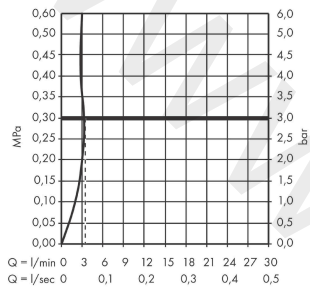

AXOR Urquiola

3-hole basin mixer for concealed installation wall-mounted with spout 228 mm 2 ticks

Finish: **Chrome** Article Number: **11050009**

Flowchart

AXOR Urquiola

3-hole basin mixer for concealed installation wall-mounted with spout 228 mm 2 ticks

Finish: **Chrome** Article Number: **11050009**

Exploded Drawing

Year of production: >04/20

AXOR Urquiola

3-hole basin mixer for concealed installation wall-mounted with spout 228 mm 2 ticks

Finish: **Chrome** Article Number: **11050009**