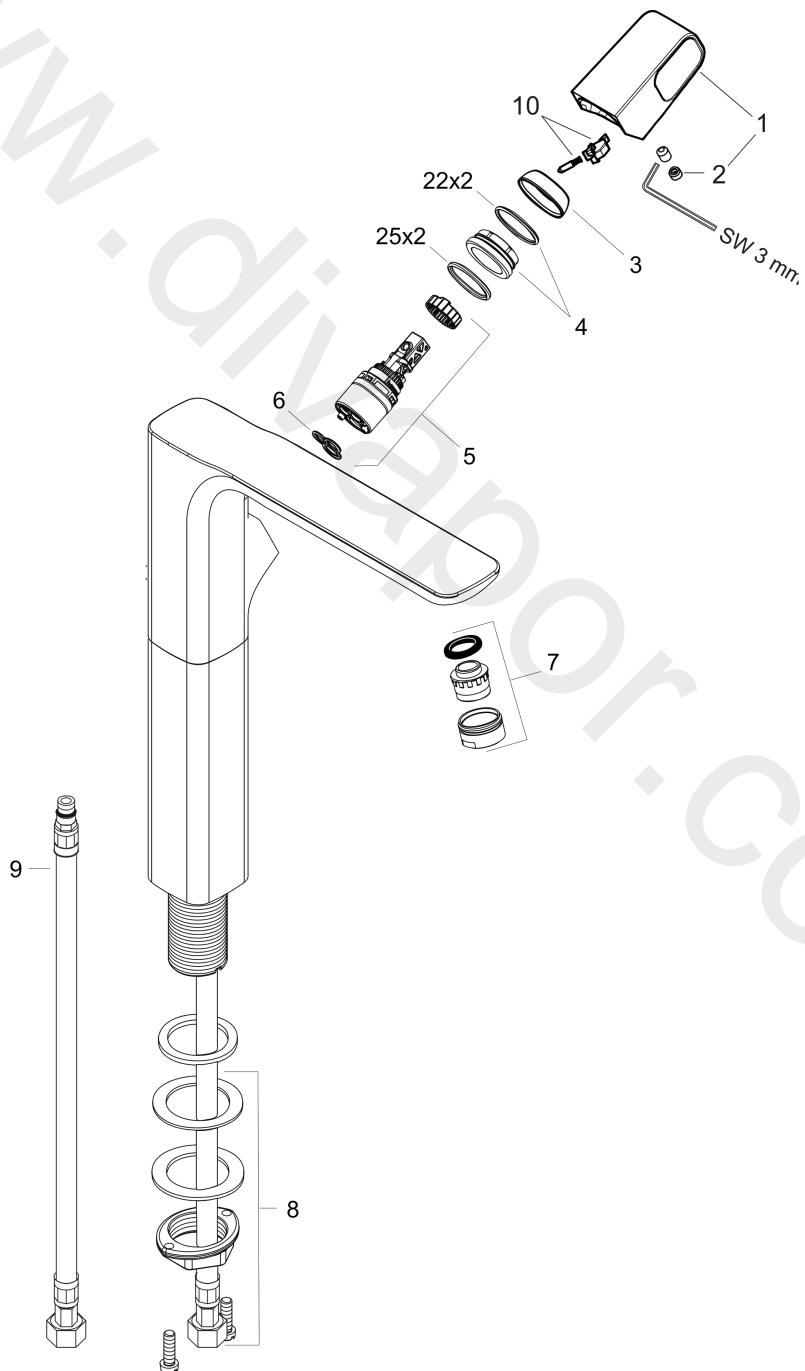

AXOR Urquiola
Single lever basin mixer 280 for wash bowls with waste set
 Finish: **Chrome** Article Number: **11035000**

product features

- consists of: single lever basin mixer, waste set
- ComfortZone 280
- projection: 198 mm
- spout height: 280 mm
- handle variant: flat handle
- spray type: normal spray
- maximum flow rate at 3 bar: 5 l/min
- ceramic cartridge
- temperature limitation adjustable
- suitable for continuous flow water heaters
- non-closing waste set
- connection type: G 3/8 connections
- connection dimension: DN15
- handle position on the side: top-side at the spout (generally suitable for wash bowls)
- WRAS 1903003

Article Details

Price excl. VAT

833,33 £

Technology

Product image

Scale drawing

AXOR Urquiola
Single lever basin mixer 280 for wash bowls with waste set
 Finish: **Chrome** Article Number: **11035000**

Flowchart

AXOR Urquiola
Single lever basin mixer 280 for wash bowls with waste set
Finish: **Chrome** Article Number: **11035000**

Exploded Drawing

Year of production: >11/11

AXOR Urquiola
Single lever basin mixer 280 for wash bowls with waste set
 Finish: **Chrome** Article Number: **11035000**

Spare part list

Year of production: >11/11

Pos.		Article Number	Price	PU
1	handle	11093000	£ 173,00	1
2	screw cover	96338000	£ 3,30	1
3	flange	98863000	£ 51,00	1
4	nut	95178000	£ 43,00	1
5	cartridge, assy	97685000	£ 64,00	1
6	seal	98865000	£ 35,00	1
7	aerator M24x1 (5 l/min)	13185000	£ 22,30	1
8	fixing set (Ø 32)	13961000	£ 25,00	1
9	connection hose 900 mm M8x0,75 G3/8	96316XXX	> £ 43,00	-
10	spring with sleeve	92462000	£ 9,00	1
a	fixation extension 35 mm	13898000	£ 79,00	1
b	aerator M24x1 (3,5 l/min)	92508000	£ 20,50	1
c	aerator M24x1 (4,5 l/min)	92877000	£ 20,50	1
d	aerator swivelling M24x1 (5 l/min)	95928000	£ 35,00	1