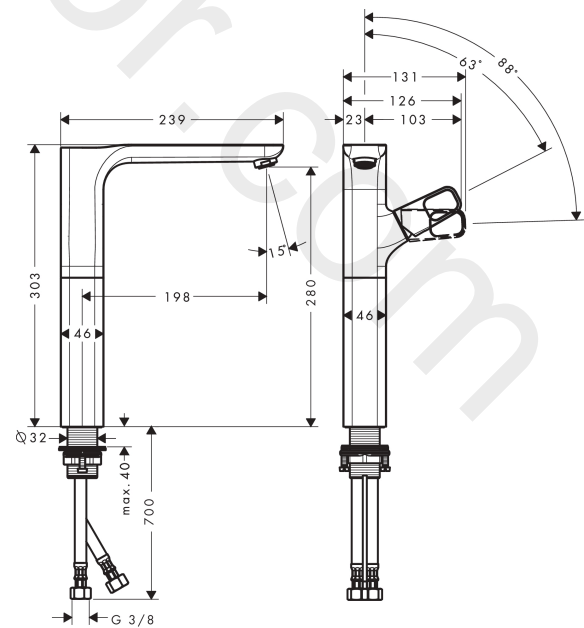

AXOR Urquiola
Single lever basin mixer 280 for wash bowls with waste set
 Finish: **Chrome** Article Number: **11035000**

product features

- consists of: single lever basin mixer, waste set
- ComfortZone 280
- projection: 198 mm
- spout height: 280 mm
- handle variant: flat handle
- spray type: normal spray
- maximum flow rate at 3 bar: 5 l/min
- ceramic cartridge
- temperature limitation adjustable
- suitable for continuous flow water heaters
- non-closing waste set
- connection type: G 3/8 connections
- connection dimension: DN15
- handle position on the side: top-side at the spout (generally suitable for wash bowls)
- WRAS 1903003

Article Details

Price excl. VAT

833,33 £

Technology

Product image

Scale drawing

AXOR Urquiola
Single lever basin mixer 280 for wash bowls with waste set
 Finish: **Chrome** Article Number: **11035000**

Flowchart

AXOR Urquiola
Single lever basin mixer 280 for wash bowls with waste set
Finish: **Chrome** Article Number: **11035000**

Exploded Drawing

Year of production: >11/11

AXOR Urquiola
Single lever basin mixer 280 for wash bowls with waste set
 Finish: **Chrome** Article Number: **11035000**

Spare part list

Year of production: >11/11

Pos.		Article Number	Price	PU
1	handle	11093000	£ 173,00	1
2	screw cover	96338000	£ 3,30	1
3	flange	98863000	£ 51,00	1
4	nut	95178000	£ 43,00	1
5	cartridge, assy	97685000	£ 64,00	1
6	seal	98865000	£ 35,00	1
7	aerator M24x1 (5 l/min)	13185000	£ 22,30	1
8	fixing set (Ø 32)	13961000	£ 25,00	1
9	connection hose 900 mm M8x0,75 G3/8	96316XXX	> £ 43,00	-
10	spring with sleeve	92462000	£ 9,00	1
a	fixation extension 35 mm	13898000	£ 79,00	1
b	aerator M24x1 (3,5 l/min)	92508000	£ 20,50	1
c	aerator M24x1 (4,5 l/min)	92877000	£ 20,50	1
d	aerator swivelling M24x1 (5 l/min)	95928000	£ 35,00	1