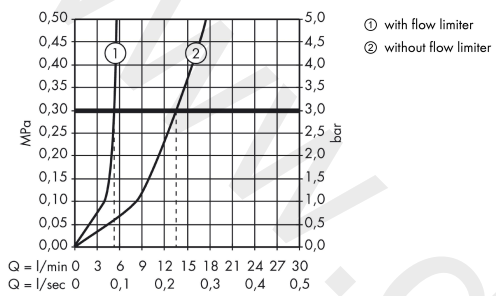

AXOR Urquiola
Single lever basin mixer 280 for wash bowls with waste set
 Finish: **Chrome** Article Number: **11035000**

product features

- consists of: single lever basin mixer, waste set
- ComfortZone 280
- projection: 198 mm
- spout height: 280 mm
- handle variant: flat handle
- spray type: normal spray
- maximum flow rate at 3 bar: 5 l/min
- ceramic cartridge
- temperature limitation adjustable
- suitable for continuous flow water heaters
- non-closing waste set
- connection type: G 3/8 connections
- connection dimension: DN15
- handle position on the side: top-side at the spout (generally suitable for wash bowls)
- WRAS 1903003

Article Details

Price excl. VAT

833,33 £

Technology

Product image

Scale drawing

AXOR Urquiola
Single lever basin mixer 280 for wash bowls with waste set
 Finish: **Chrome** Article Number: **11035000**

Flowchart