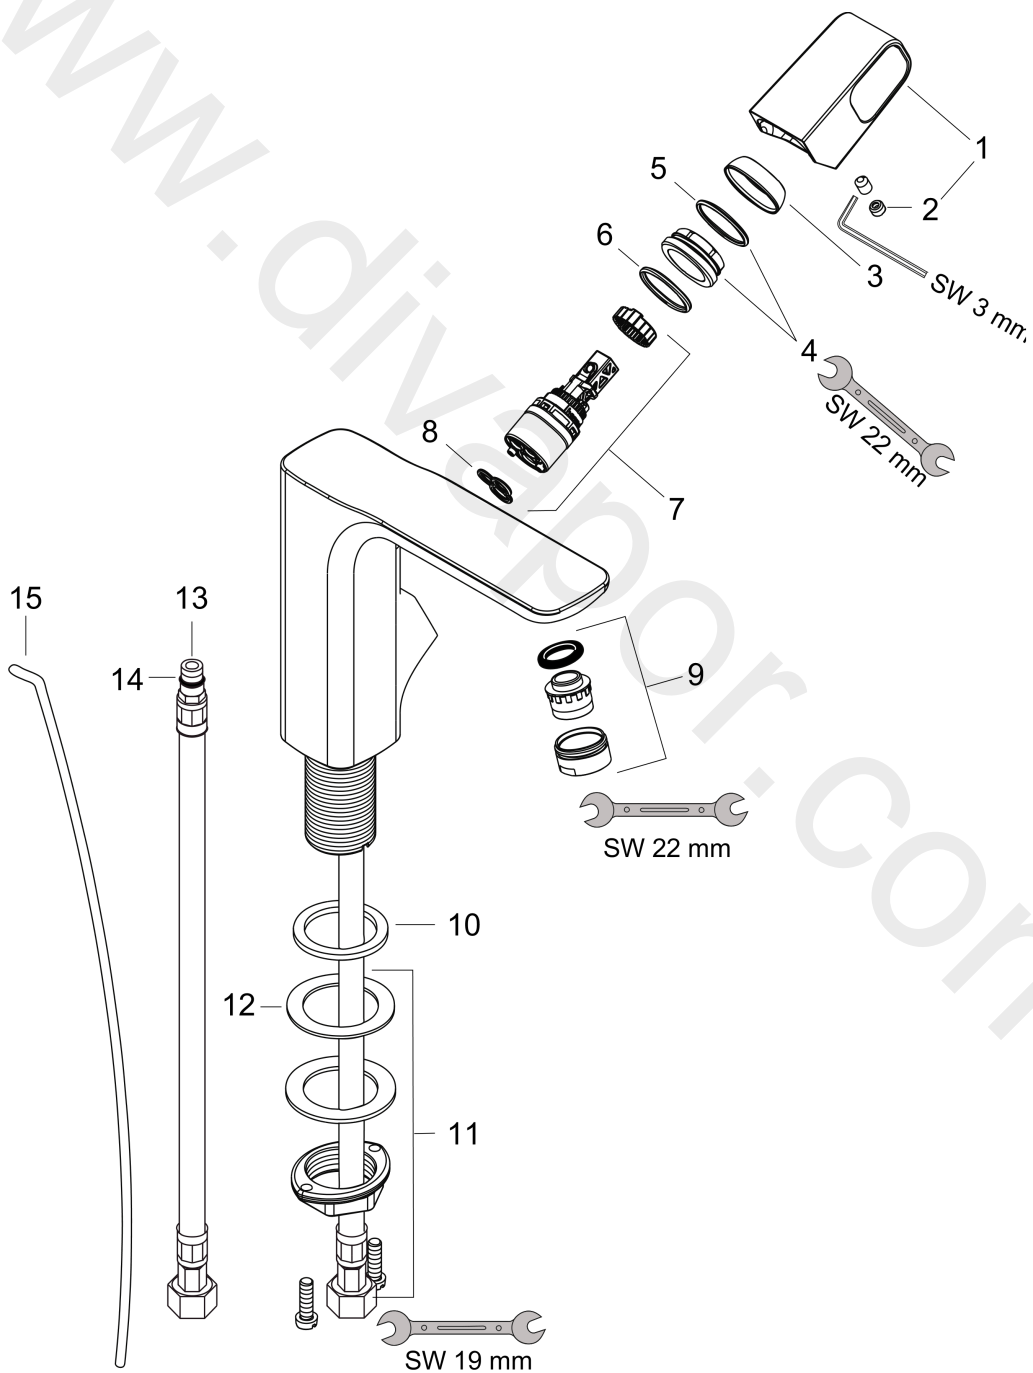

AXOR Urquiola
Single lever basin mixer 110 for hand wash basins with pop-up waste set
 Surfaces: Article Number: **11025000**

Exploded Drawing

Year of production: **01/10 - 09/10**

AXOR Urquiola
Single lever basin mixer 110 for hand wash basins with pop-up waste set
 Surfaces: Article Number: **11025000**

Spare part list

Year of production: **01/10 - 09/10**

Pos.		Article Number	Price	PU
1	handle	11093000	£ 173,00	1
2	screw cover	96762000	£ 3,30	1
3	flange	98863000	£ 51,00	1
4	nut	95178000	£ 43,00	1
5	O-Ring 22x2	98185000	£ 3,30	1
6	O-ring 25x2	98389000	£ 3,30	1
7	cartridge, assy	97685000	£ 64,00	1
8	seal	98865000	£ 35,00	1
9	aerator M24x1 (5 l/min)	13185000	£ 22,30	1
10	seal	98457000	£ 20,50	1
11	fixing set (Ø 32)	13961000	£ 25,00	1
12	lever collar	97548000	£ 3,30	1
13	connection hose 450 mm M8x0,75 G3/8	97206000	£ 35,00	1
14	O-ring 7x1,5	98422000	£ 3,30	1
15	pull rod	96657000	£ 13,30	1
a	fixation extension 35 mm	13898000	£ 79,00	1
b	aerator M24x1 (3,5 l/min)	92508000	£ 20,50	1
c	aerator M24x1 (4,5 l/min)	92877000	£ 20,50	1
d	aerator swivelling M24x1 (5 l/min)	95928000	£ 35,00	1