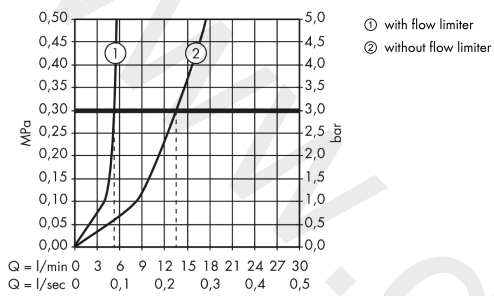

AXOR Urquiola
Single lever basin mixer 130 with pop-up waste set
Finish: **Chrome** Article Number: **11020000**

Flowchart