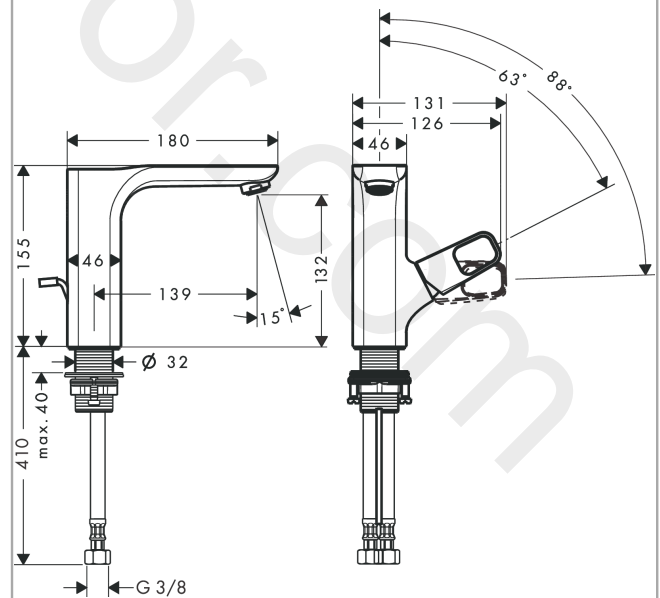

### product features

- consists of: single lever basin mixer, waste set
- ComfortZone 130
- projection: 139 mm
- spout height: 132 mm
- handle variant: flat handle
- spray type: normal spray
- maximum flow rate at 3 bar: 5 l/min
- ceramic cartridge
- temperature limitation adjustable
- suitable for continuous flow water heaters
- pop-up waste set G 1¼
- connection type: G ¾ connections
- connection dimension: DN15
- WRAS 1903003

### Scale drawing

**AXOR Urquiola**  
**Single lever basin mixer 130 with pop-up waste set**  
 Finish: **Chrome** Article Number: **11020000**

## Exploded Drawing

Year of production: >10/10

**AXOR Urquiola**  
**Single lever basin mixer 130 with pop-up waste set**  
 Finish: **Chrome** Article Number: **11020000**

## Spare part list

Year of production: >10/10

Pos.		Article Number	Price	PU
1	handle	11093000	£ 173,00	1
2	screw cover	96762000	£ 3,30	1
3	spring with sleeve	92462000	£ 9,00	1
4	flange	98863000	£ 51,00	1
5	nut	95178000	£ 43,00	1
6	O-Ring 22x2	98185000	£ 3,30	1
7	O-ring 25x2	98389000	£ 3,30	1
8	cartridge, assy	97685000	£ 64,00	1
9	seal	98865000	£ 35,00	1
10	aerator M24x1 (5 l/min)	13185000	£ 22,30	1
11	flat seal	98749000	£ 6,10	1
12	fixing set (Ø 32)	13961000	£ 25,00	1
13	lever collar	97548000	£ 3,30	1
14	connection hose 450 mm M8x0,75 G3/8	97206000	£ 35,00	1
15	O-ring 7x1,5	98422000	£ 3,30	1
16	sealing set	95581000	£ 6,10	1
17	pull rod	96923000	£ 35,00	1
a	fixation extension 35 mm	13898000	£ 79,00	1
b	aerator M24x1 (3,5 l/min)	92508000	£ 20,50	1
c	aerator M24x1 (4,5 l/min)	92877000	£ 20,50	1
d	aerator swivelling M24x1 (5 l/min)	95928000	£ 35,00	1