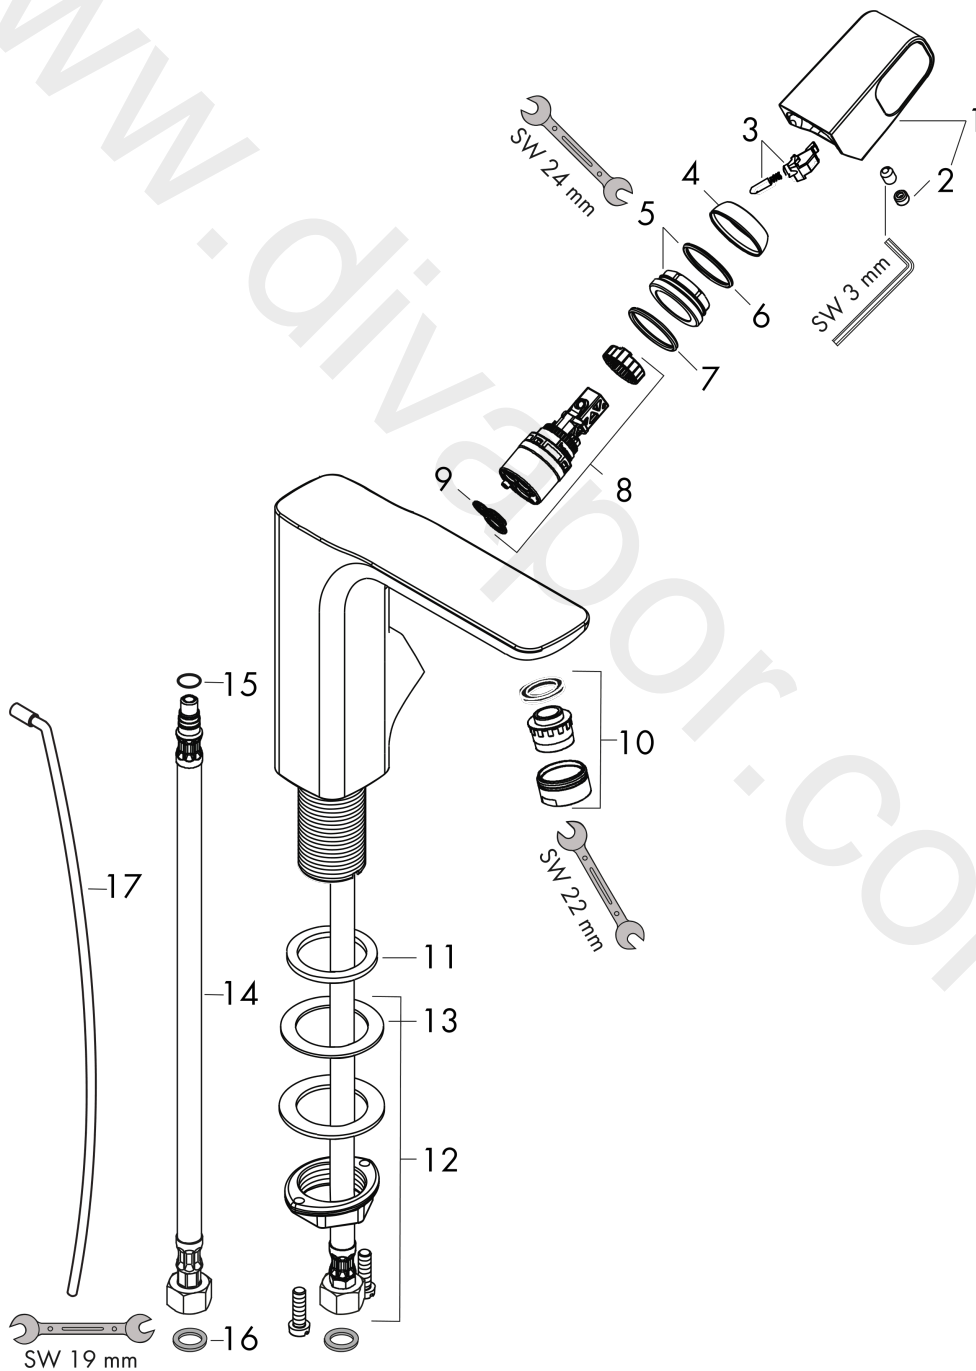

### product features

- consists of: single lever basin mixer, waste set
- ComfortZone 130
- projection: 139 mm
- spout height: 132 mm
- handle variant: flat handle
- spray type: normal spray
- maximum flow rate at 3 bar: 5 l/min
- ceramic cartridge
- temperature limitation adjustable
- suitable for continuous flow water heaters
- pop-up waste set G 1¼
- connection type: G ¾ connections
- connection dimension: DN15
- WRAS 1903003

## Flowchart

**AXOR Urquiola**  
**Single lever basin mixer 130 with pop-up waste set**  
 Finish: **Chrome** Article Number: **11020000**

## Exploded Drawing

Year of production: >10/10

**AXOR Urquiola**  
**Single lever basin mixer 130 with pop-up waste set**  
 Finish: **Chrome** Article Number: **11020000**

## Spare part list

Year of production: >10/10

Pos.		Article Number	Price	PU
1	handle	11093000	£ 173,00	1
2	screw cover	96762000	£ 3,30	1
3	spring with sleeve	92462000	£ 9,00	1
4	flange	98863000	£ 51,00	1
5	nut	95178000	£ 43,00	1
6	O-Ring 22x2	98185000	£ 3,30	1
7	O-ring 25x2	98389000	£ 3,30	1
8	cartridge, assy	97685000	£ 64,00	1
9	seal	98865000	£ 35,00	1
10	aerator M24x1 (5 l/min)	13185000	£ 22,30	1
11	flat seal	98749000	£ 6,10	1
12	fixing set (Ø 32)	13961000	£ 25,00	1
13	lever collar	97548000	£ 3,30	1
14	connection hose 450 mm M8x0,75 G3/8	97206000	£ 35,00	1
15	O-ring 7x1,5	98422000	£ 3,30	1
16	sealing set	95581000	£ 6,10	1
17	pull rod	96923000	£ 35,00	1
a	fixation extension 35 mm	13898000	£ 79,00	1
b	aerator M24x1 (3,5 l/min)	92508000	£ 20,50	1
c	aerator M24x1 (4,5 l/min)	92877000	£ 20,50	1
d	aerator swivelling M24x1 (5 l/min)	95928000	£ 35,00	1