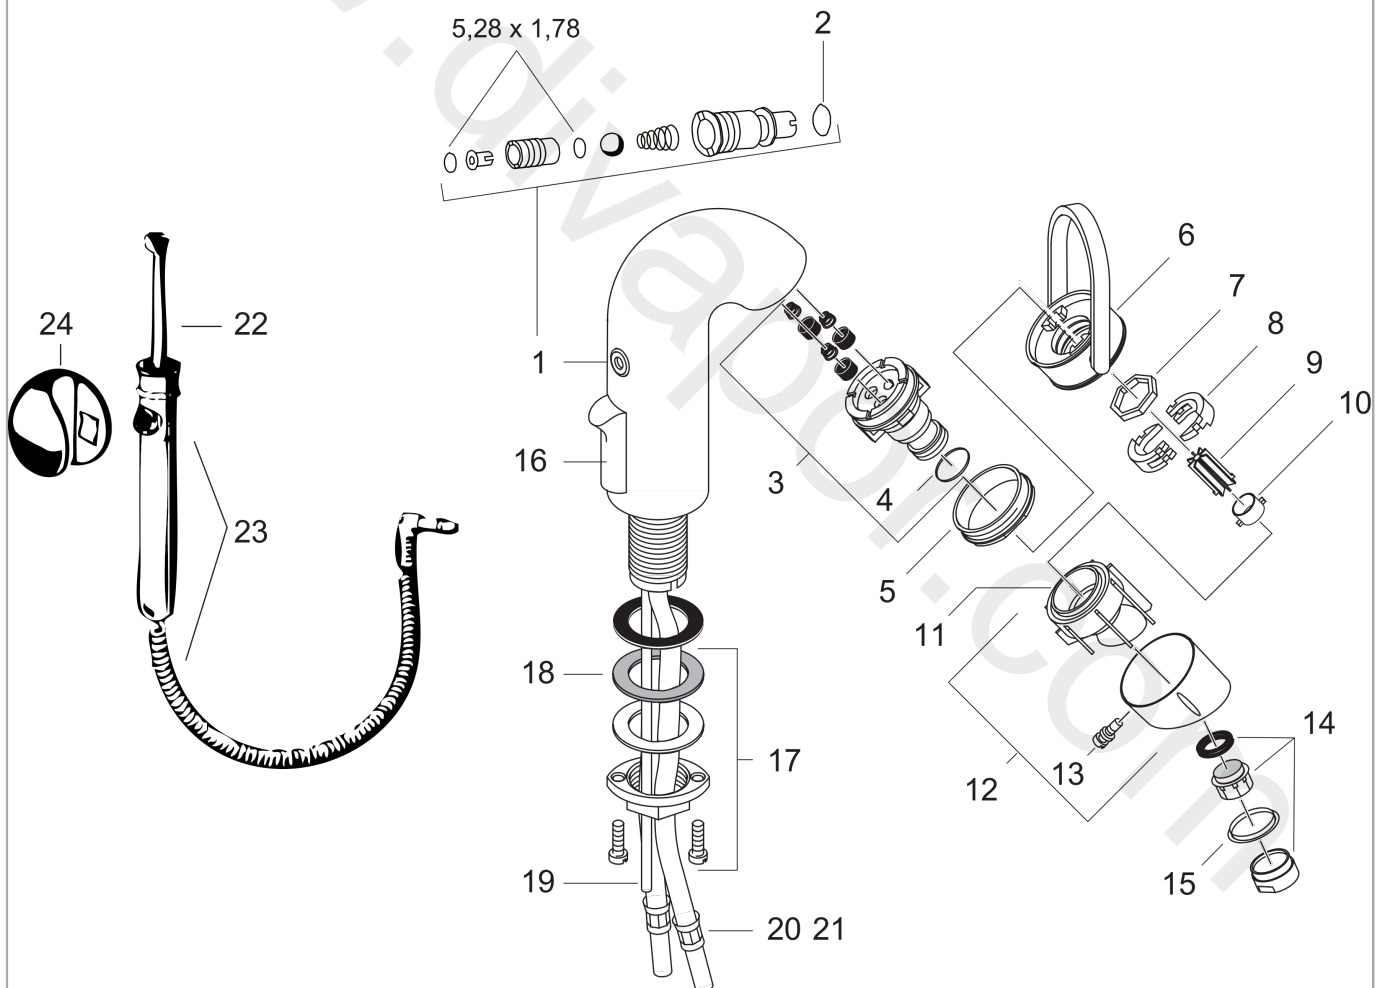

**AXOR Arco**  
**Single lever basin mixer**  
Surfaces: Article Number: **11010000**

## Exploded Drawing

Year of production: **05/91 - 05/98**

**AXOR Arco**  
**Single lever basin mixer**  
 Surfaces: Article Number: **11010000**

## Spare part list

Year of production: **05/91 - 05/98**

Pos.		Article Number	Price	PU
1	mouth spray connection	94084000	£ 43,00	1
2	O-ring 8x2	98112000	£ 3,30	1
3	cartridge, assy	11095000	£ 110,00	1
4	A-ring 16,2x2,62	97676000	-	1
5	nut	97565000	£ 9,00	1
6	handle	11091000	£ 137,00	1
7	lever collar	97564000	£ 3,30	1
8	cramp	97757000	£ 9,00	1
9	laminator	97566000	-	1
10	distribution device	97405000	£ 16,10	1
11	interior spout	94183000	£ 43,00	1
12	spout cpl.	11098000	-	1
13	screw	97482000	£ 9,00	1
14	aerator M24x1 (7 l/min)	13085000	£ 13,30	1
15	cover	97776000	£ 3,30	1
16	diverter knob	96900000	-	1
17	fixing set (Ø 32)	13961000	£ 25,00	1
18	lever collar	97548000	£ 3,30	1
19	pull rod extension	97653000	£ 13,30	1
20	connection hose 450 mm M10x1 G3/8	96507000	£ 43,00	1
21	O-ring 8x1,75	97827000	£ 3,30	1
22	nozzle lava	13194000	-	1
23	hose with stop-device	13093000	-	1
24	holder small	13198000	-	1
a	pop up waste	94139000	£ 96,00	1
b	fixation extension 35 mm	13898000	£ 79,00	1