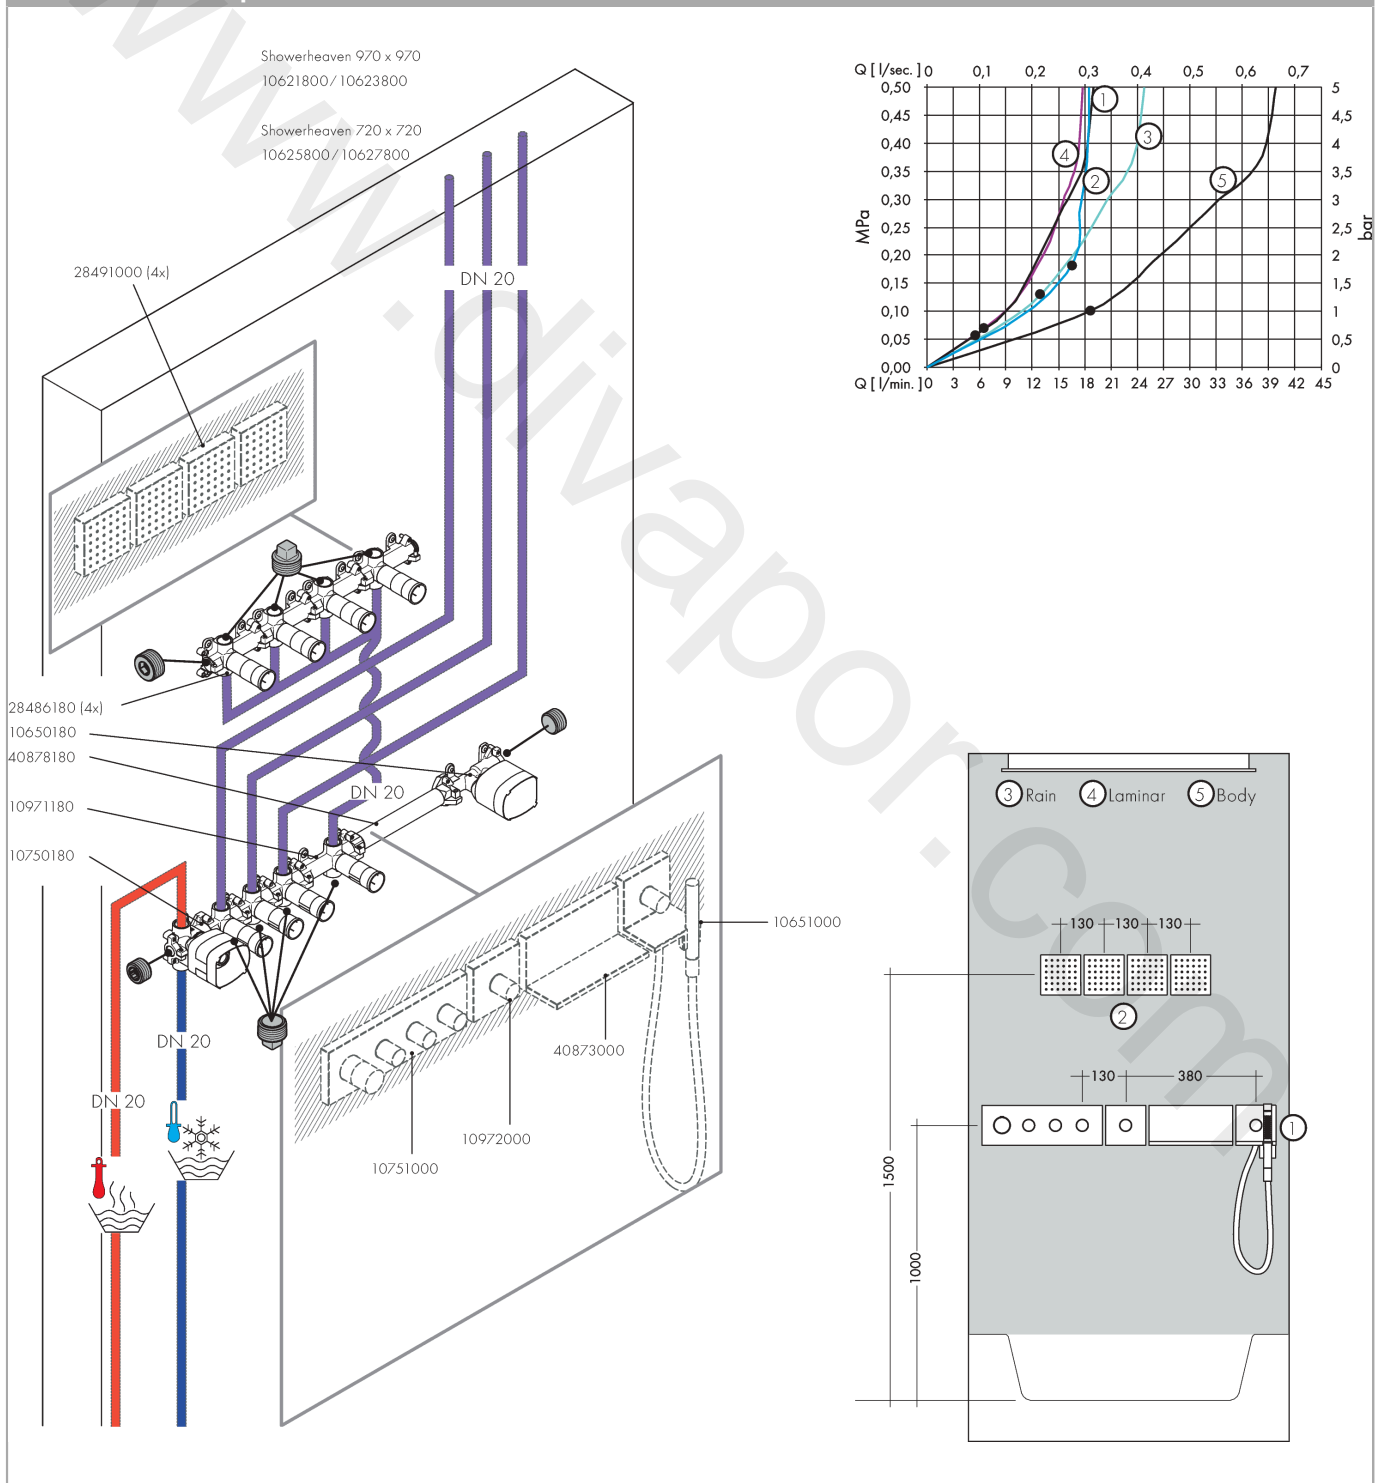

AXOR ShowerSolutions
Shut-off valve 120/120 for concealed installation square
 Finish: **Brushed Bronze** Article Number: **10972140**

product features

- connection type: DN15/DN20
- in a joined installation (10 mm distance) with no.10755000, no.10751000, no.10651000, no.28491000, no.40872000 or no.40873000 the use of basic set no.10971180 is recommended
- in a freely arranged installation, basic sets no.16973180, no.16974180 or no.16970180 can also be used

Article Details

Price excl. VAT 362,50 £

Product image

Scale drawing

AXOR ShowerSolutions
Shut-off valve 120/120 for concealed installation square
 Finish: **Brushed Bronze** Article Number: **10972140**

Installation examples

AXOR ShowerSolutions
Shut-off valve 120/120 for concealed installation square
Finish: **Brushed Bronze** Article Number: **10972140**

Exploded Drawing

Year of production: >10/16

AXOR ShowerSolutions
Shut-off valve 120/120 for concealed installation square
 Finish: **Brushed Bronze** Article Number: **10972140**

Spare part list

Year of production: >10/16

Pos.		Article Number	Price	PU
1	handle	92338140	£ 96,00	1
2	handle fixing set	94184000	£ 6,10	1
3	adapter for handle	95153140	£ 118,00	1
4	O-ring 26x2	98147000	£ 3,30	1
5	escutcheon	95358140	£ 259,50	1
6	seal	97737000	£ 9,00	1
7	fixing set	96393000	£ 35,00	1
8	handle	95423000	£ 96,00	1
9	extension 25 mm	96370000	£ 84,00	1
a	concealed items 1/2"	15973180	£ 130,00	1
b	concealed items 1/2"	15974180	£ 133,00	1
c	concealed items DN20 (3/4")	15970180	£ 138,00	1