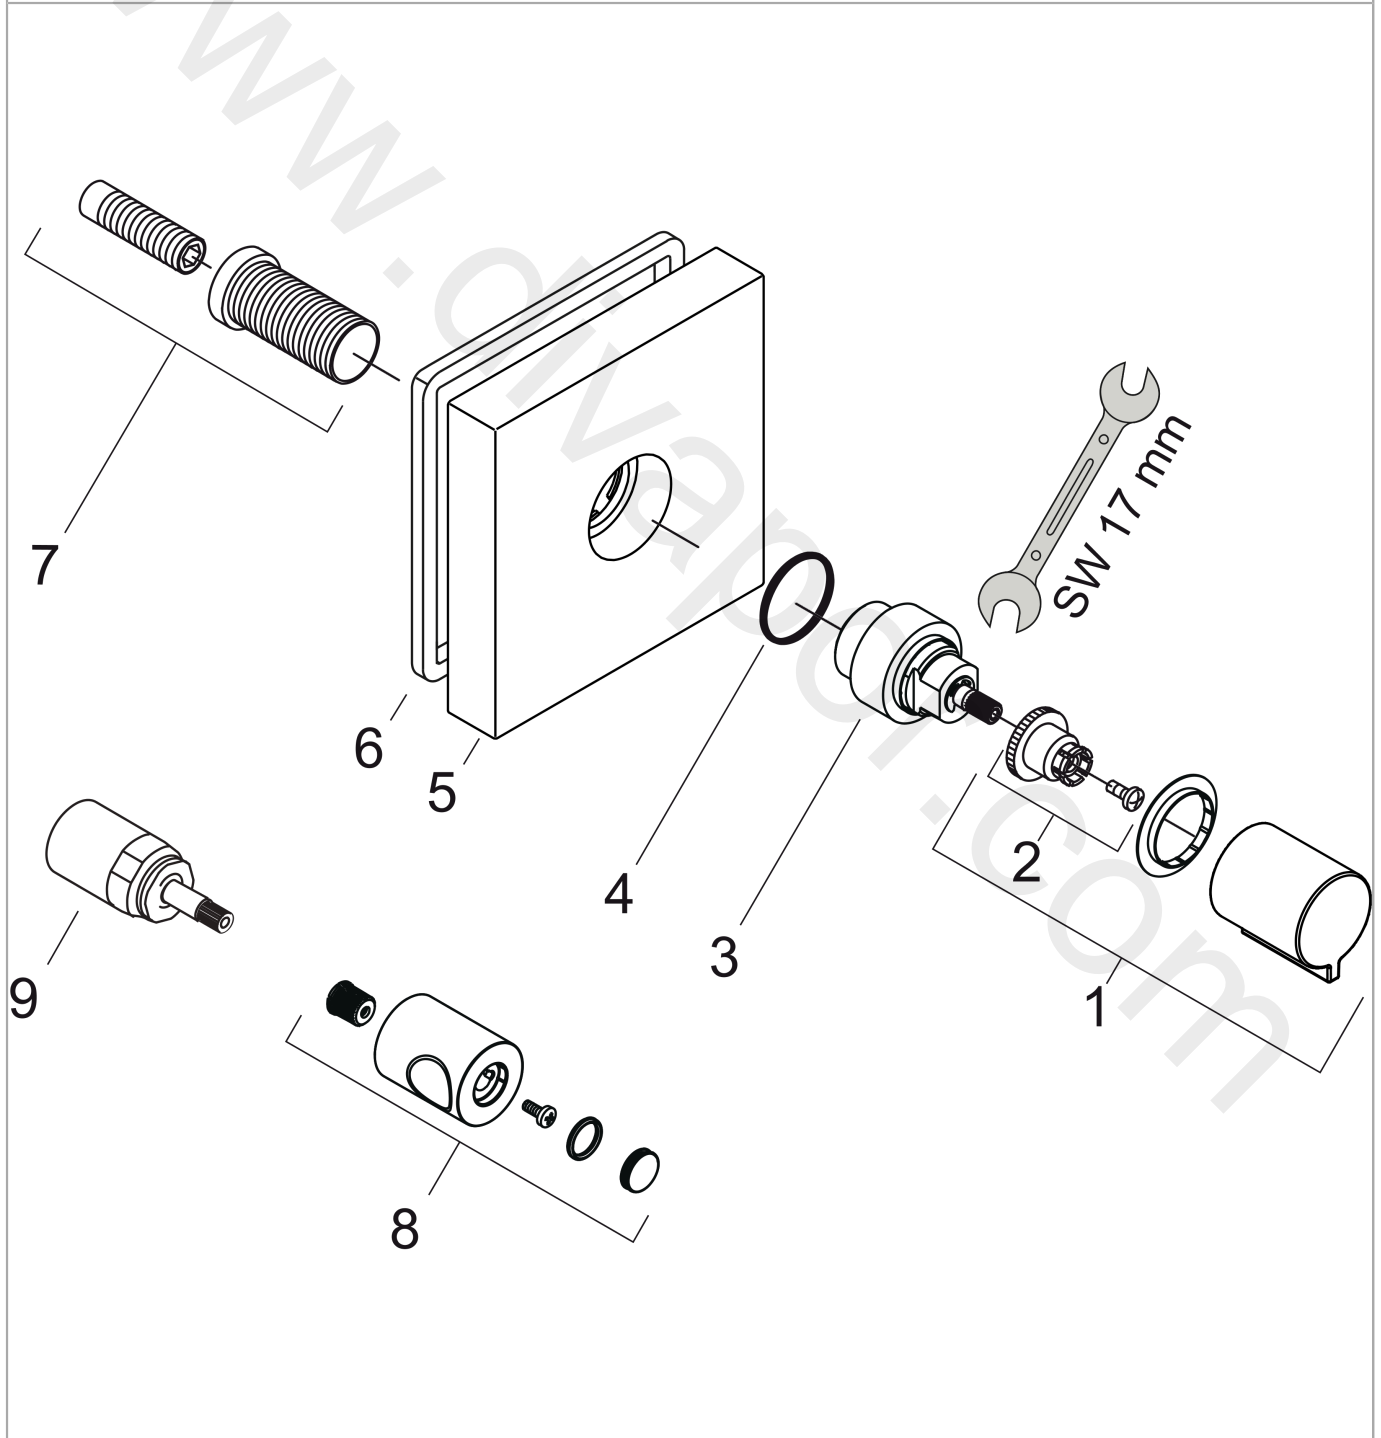

AXOR ShowerSolutions
Shut-off valve 120/120 for concealed installation square
 Finish: **Brushed Bronze** Article Number: **10972140**

product features

- connection type: DN15/DN20
- in a joined installation (10 mm distance) with no.10755000, no.10751000, no.10651000, no.28491000, no.40872000 or no.40873000 the use of basic set no.10971180 is recommended
- in a freely arranged installation, basic sets no.16973180, no.16974180 or no.16970180 can also be used

Article Details

Price excl. VAT 362,50 £

Product image

Scale drawing

AXOR ShowerSolutions
Shut-off valve 120/120 for concealed installation square
 Finish: **Brushed Bronze** Article Number: **10972140**

Installation examples

AXOR ShowerSolutions
Shut-off valve 120/120 for concealed installation square
Finish: **Brushed Bronze** Article Number: **10972140**

Exploded Drawing

Year of production: >10/16

AXOR ShowerSolutions
Shut-off valve 120/120 for concealed installation square
 Finish: **Brushed Bronze** Article Number: **10972140**

Spare part list

Year of production: >10/16

Pos.		Article Number	Price	PU
1	handle	92338140	£ 96,00	1
2	handle fixing set	94184000	£ 6,10	1
3	adapter for handle	95153140	£ 118,00	1
4	O-ring 26x2	98147000	£ 3,30	1
5	escutcheon	95358140	£ 259,50	1
6	seal	97737000	£ 9,00	1
7	fixing set	96393000	£ 35,00	1
8	handle	95423000	£ 96,00	1
9	extension 25 mm	96370000	£ 84,00	1
a	concealed items 1/2"	15973180	£ 130,00	1
b	concealed items 1/2"	15974180	£ 133,00	1
c	concealed items DN20 (3/4")	15970180	£ 138,00	1