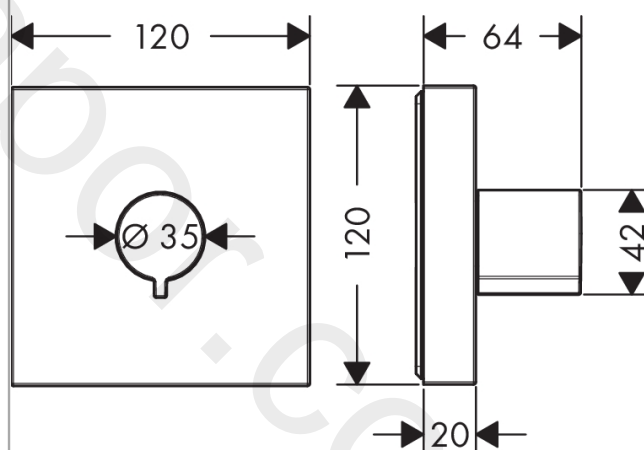

AXOR ShowerSolutions
Shut-off valve 120/120 for concealed installation square
 Finish: **Brushed Bronze** Article Number: **10972140**

product features

- connection type: DN15/DN20
- in a joined installation (10 mm distance) with no.10755000, no.10751000, no.10651000, no.28491000, no.40872000 or no.40873000 the use of basic set no.10971180 is recommended
- in a freely arranged installation, basic sets no.16973180, no.16974180 or no.16970180 can also be used

Article Details

Price excl. VAT 362,50 £

Product image

Scale drawing

AXOR ShowerSolutions
Shut-off valve 120/120 for concealed installation square
 Finish: **Brushed Bronze** Article Number: **10972140**

Installation examples

AXOR ShowerSolutions
Shut-off valve 120/120 for concealed installation square
Finish: **Brushed Bronze** Article Number: **10972140**

Exploded Drawing

Year of production: >10/16

AXOR ShowerSolutions
Shut-off valve 120/120 for concealed installation square
 Finish: **Brushed Bronze** Article Number: **10972140**

Spare part list

Year of production: >10/16

Pos.		Article Number	Price	PU
1	handle	92338140	£ 96,00	1
2	handle fixing set	94184000	£ 6,10	1
3	adapter for handle	95153140	£ 118,00	1
4	O-ring 26x2	98147000	£ 3,30	1
5	escutcheon	95358140	£ 259,50	1
6	seal	97737000	£ 9,00	1
7	fixing set	96393000	£ 35,00	1
8	handle	95423000	£ 96,00	1
9	extension 25 mm	96370000	£ 84,00	1
a	concealed items 1/2"	15973180	£ 130,00	1
b	concealed items 1/2"	15974180	£ 133,00	1
c	concealed items DN20 (3/4")	15970180	£ 138,00	1