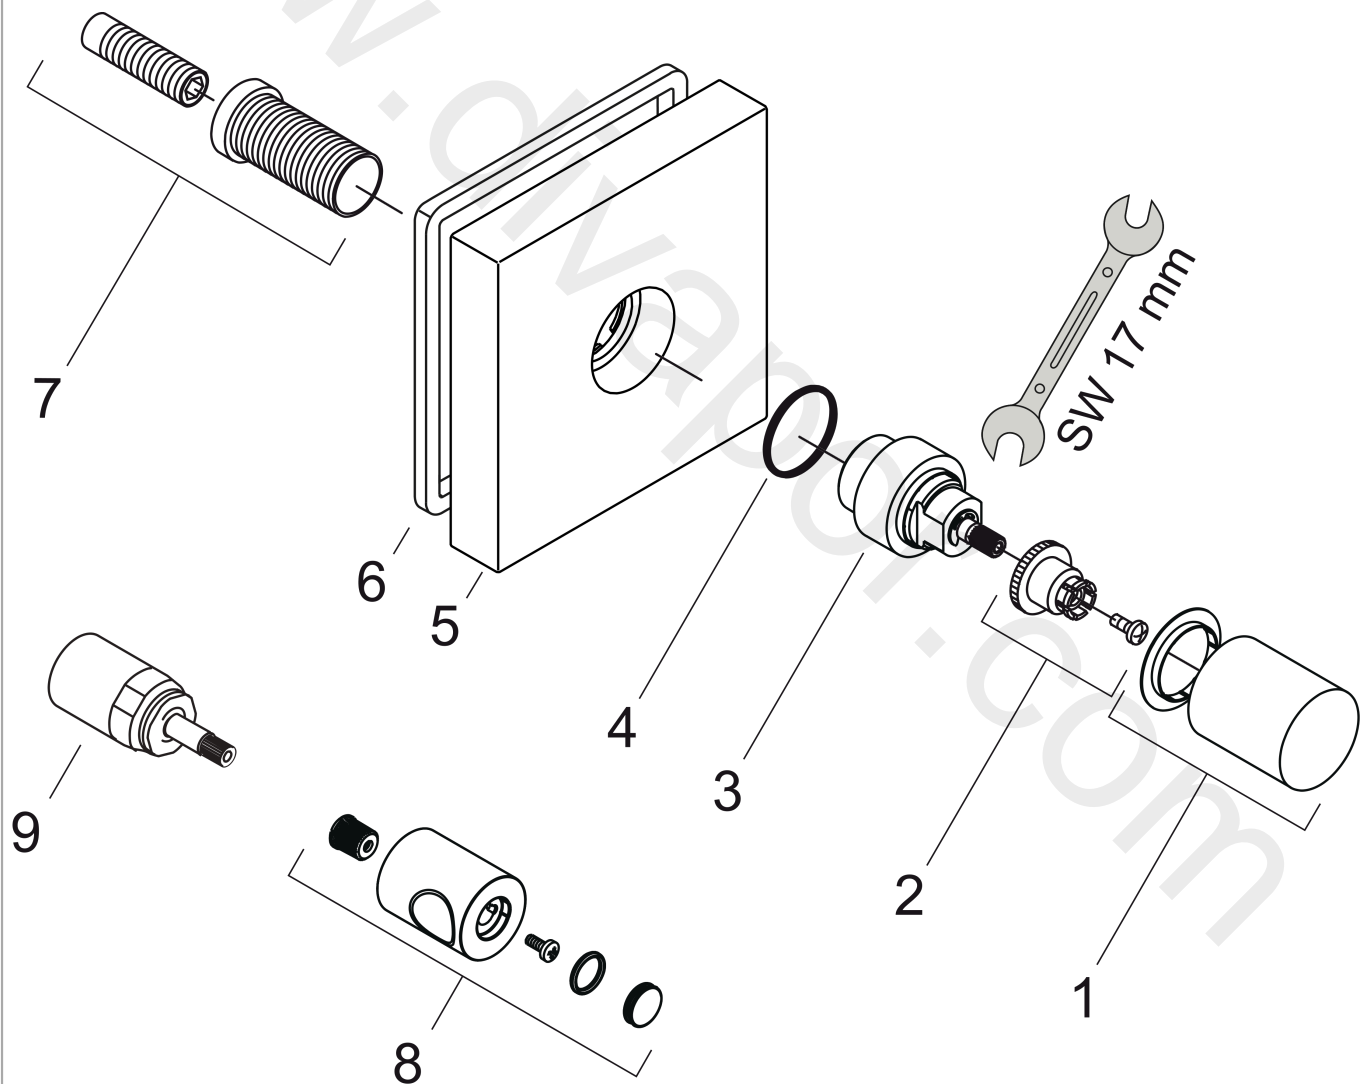

AXOR ShowerSolutions
Shut-off valve 120/120 for concealed installation square
Surfaces: Article Number: **10972000**

Exploded Drawing

Year of production: 01/09 - 01/14

AXOR ShowerSolutions
Shut-off valve 120/120 for concealed installation square
 Surfaces: Article Number: **10972000**

Spare part list

Year of production: **01/09 - 01/14**

Pos.		Article Number	Price	PU
1	handle	96298000	£ 96,00	1
2	handle fixing set	94184000	£ 6,10	1
3	adapter for handle	95153000	£ 79,00	1
4	O-ring 26x2	98147000	£ 3,30	1
5	escutcheon	95358000	£ 173,00	1
6	seal	97737000	£ 9,00	1
7	fixing set	96393000	£ 35,00	1
8	handle	95423000	£ 96,00	1
9	extension 25 mm	96370000	£ 84,00	1
a	concealed item	10971180	£ 169,00	1
b	concealed items 1/2"	15973180	£ 130,00	1
c	concealed items 1/2"	15974180	£ 133,00	1
d	concealed items DN20 (3/4")	15970180	£ 138,00	1