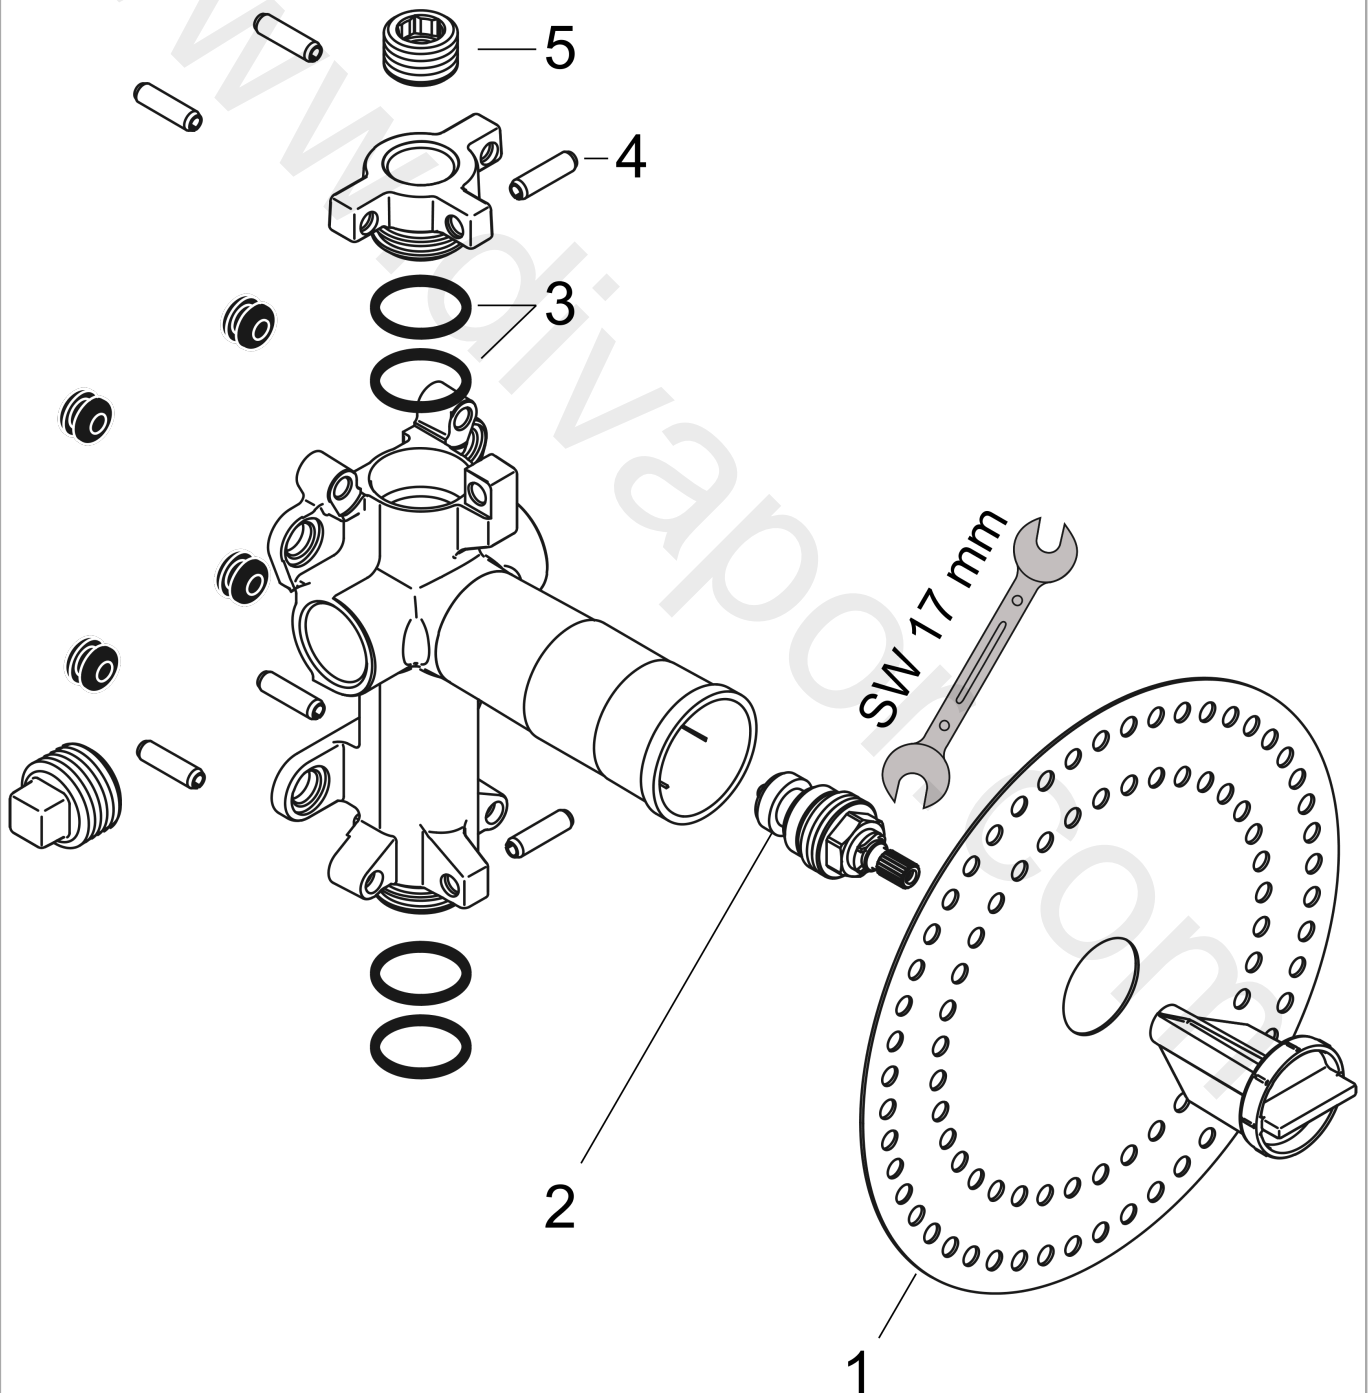

**AXOR ShowerSolutions**  
**Basic set for shut-off valve 120/120 for concealed installation**  
Finish: Article Number: 10971180

## Exploded Drawing

Year of production: >04/15

**AXOR ShowerSolutions**  
**Basic set for shut-off valve 120/120 for concealed installation**  
 Finish: Article Number: **10971180**

## Spare part list

Year of production: >04/15

Pos.		Article Number	Price	PU
1	sealing foil	96492000	£ 9,00	1
2	shut off unit with spindle ½"	94142000	£ 35,00	1
3	O-Ring 32x2	98193000	£ 3,30	1
4	pin	95334000	£ 16,10	1
5	plug	97998000	£ 9,00	1
a	extension 25 mm	96370000	£ 84,00	1