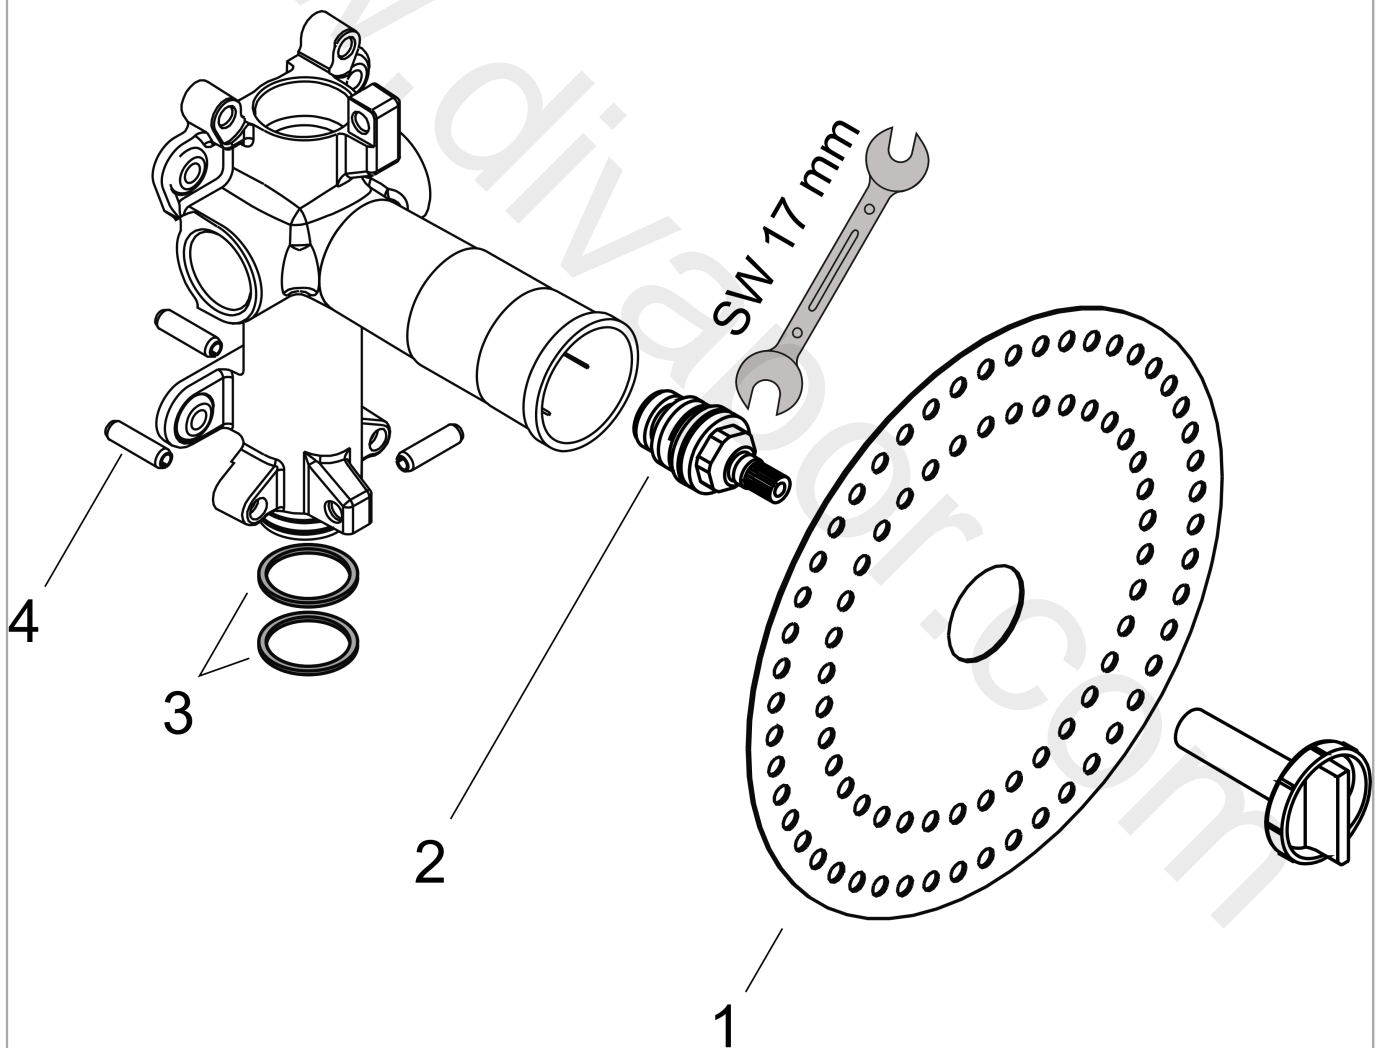

AXOR ShowerSolutions
Basic set for shut-off valve 120/120 for concealed installation
Surfaces: Article Number: 10971180

Exploded Drawing

Year of production: 01/09 - 03/15

AXOR ShowerSolutions
Basic set for shut-off valve 120/120 for concealed installation
Surfaces: Article Number: **10971180**

Spare part list

Year of production: **01/09 - 03/15**

Pos.		Article Number	Price	PU
1	sealing foil	96492000	£ 9,00	1
2	shut off unit with spindle ½"	94142000	£ 35,00	1
3	O-Ring 32x2	98193000	£ 3,30	1
4	pin	95334000	£ 16,10	1