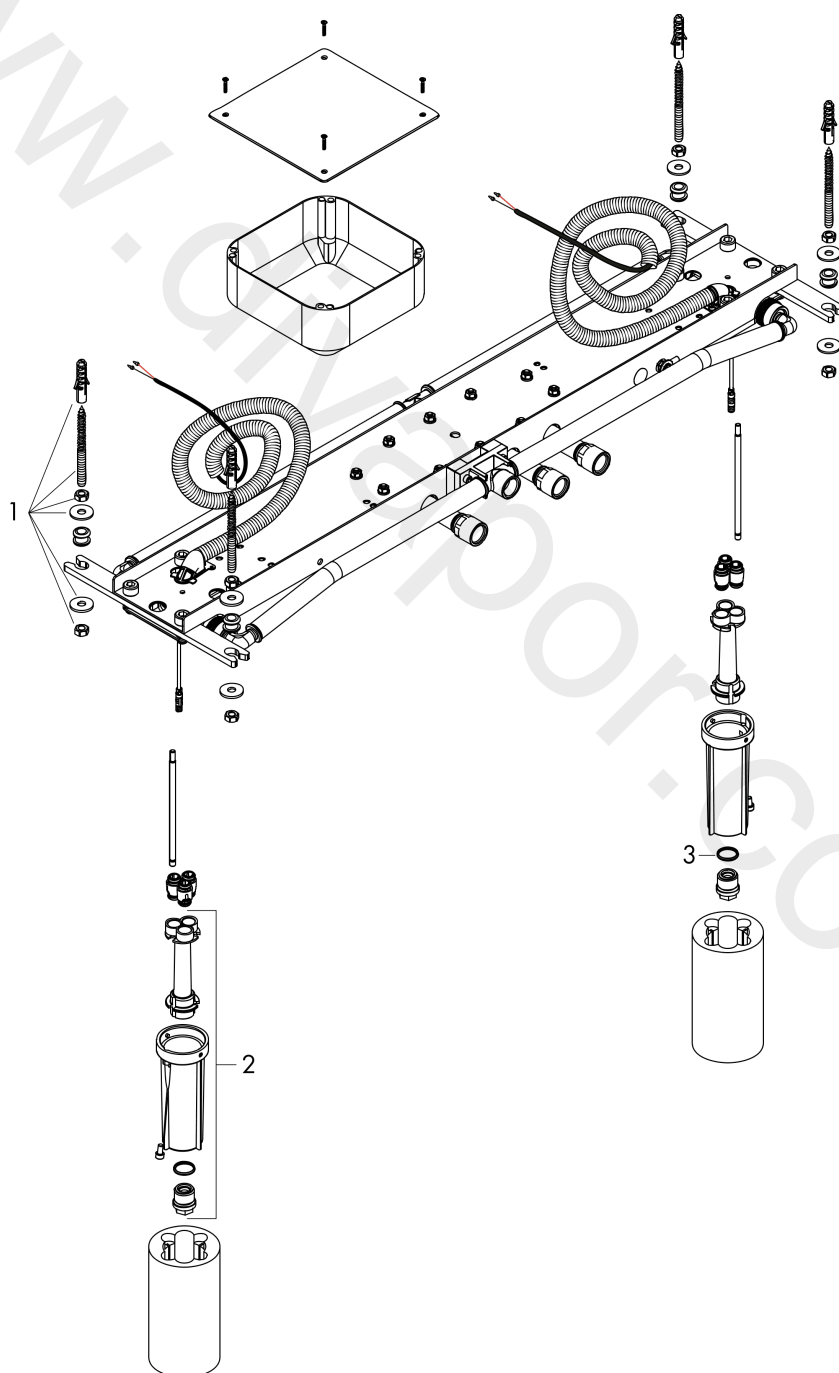

### product features

- sound-decoupled installation
- minimum mounting depth: 75 mm
- maximum mounting depth: 155 mm
- connection dimension: Rp 1/2

### Scale drawing

**AXOR ShowerSolutions**  
**Basic set for ShowerHeaven 1200/300 4jet**  
Finish: n.a. Article Number: 10922180

## Exploded Drawing

Year of production: >07/17

**AXOR ShowerSolutions**  
**Basic set for ShowerHeaven 1200/300 4jet**  
 Finish: n.a. Article Number: **10922180**

## Spare part list

Year of production: >07/17

Pos.		Article Number	Price	PU
1	mounting kit	97722000	£ 64,00	1
2	flushing unit complete	93940000	£ 96,00	1
3	O-ring 18x2	98181000	£ 6,10	1