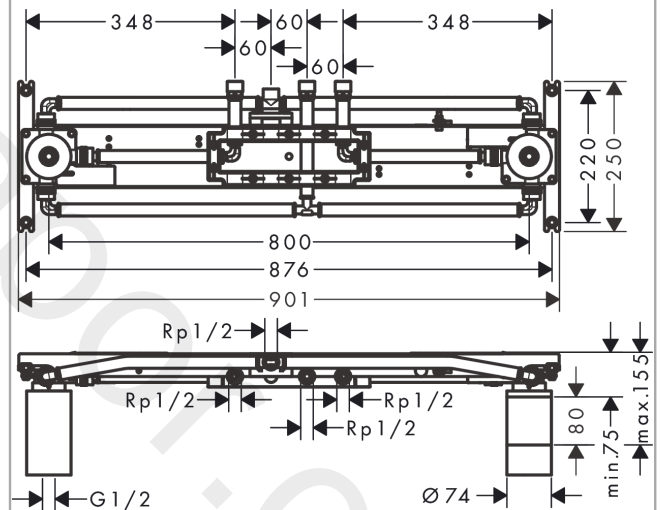

Scale drawing