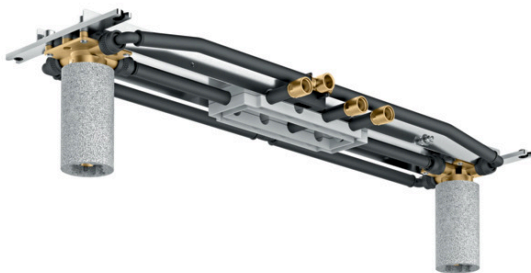

AXOR ShowerSolutions
Basic set for ShowerHeaven 1200/300 4jet
Finish: n.a. Article Number: 10922180

product features

- sound-decoupled installation
- minimum mounting depth: 75 mm
- maximum mounting depth: 155 mm
- connection dimension: Rp 1/2

Article Details

Price excl. VAT 725,00 £

Product image