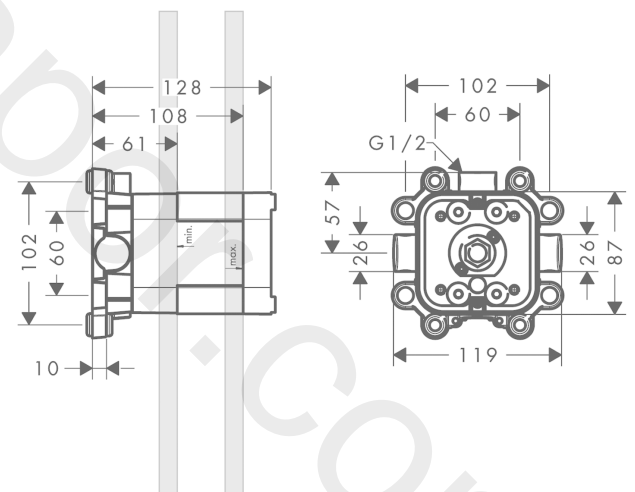

#### product features

- for installation in a direct line with no.40872000, no.40873000 the mounting plate no.10973180 is necessary
- sound-decoupled installation
- minimum mounting depth: 61 mm
- maximum mounting depth: 108 mm
- WRAS 2301042
- WRAS 2301042 - Approval letter 2301042

#### Product image

#### Scale drawing

**AXOR ShowerSolutions**  
**Basic set for overhead shower 240/240 1jet with shower arm**  
Finish: n.a. Article Number: 10921180

## Exploded Drawing

Year of production: >11/11

**AXOR ShowerSolutions**  
**Basic set for overhead shower 240/240 1jet with shower arm**  
 Finish: n.a. Article Number: **10921180**