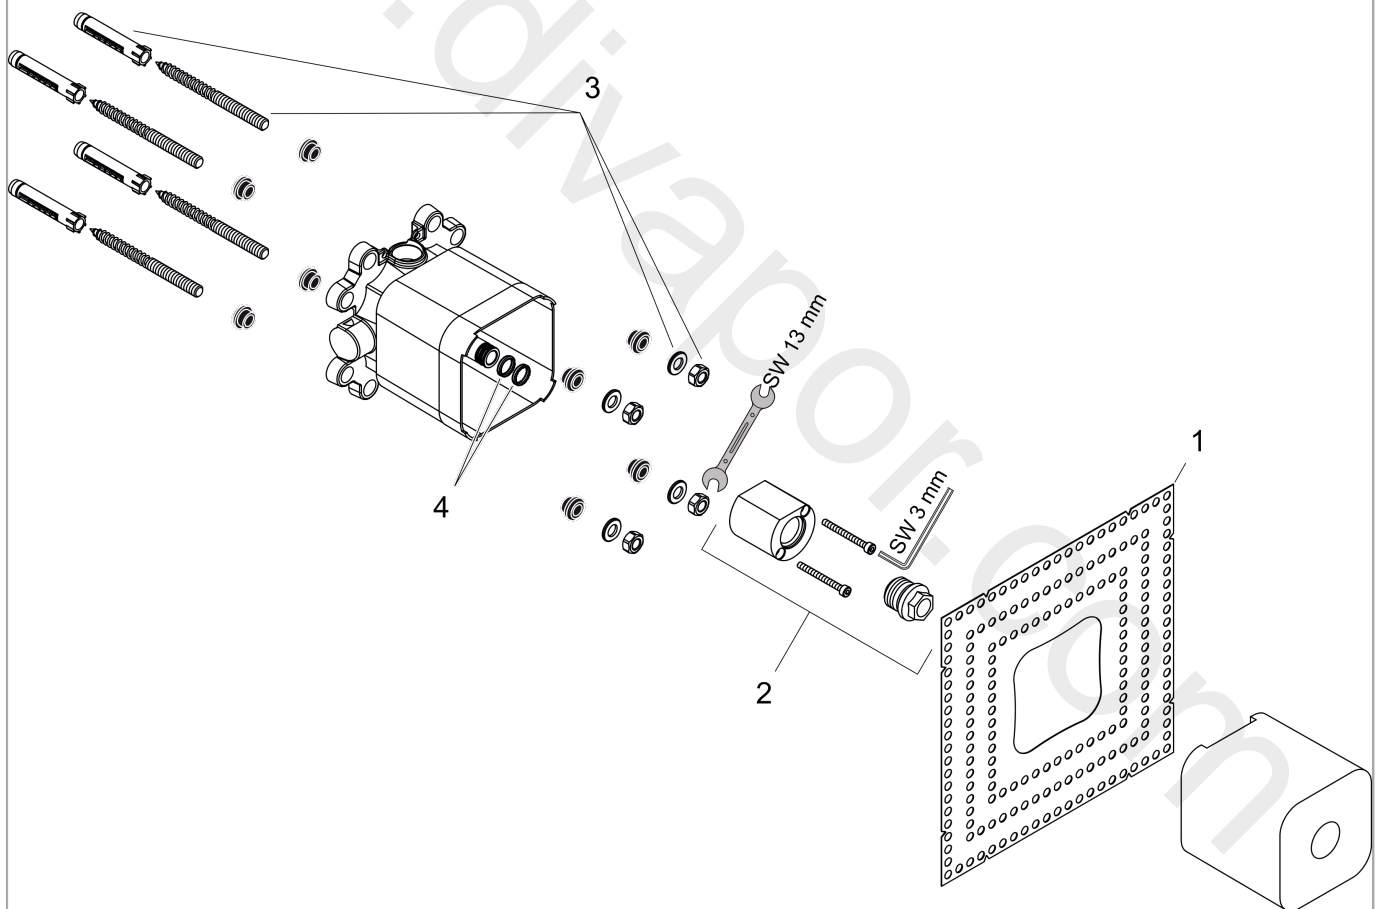

#### product features

- for installation in a direct line with no.40872000, no.40873000 the mounting plate no.10973180 is necessary
- sound-decoupled installation
- minimum mounting depth: 61 mm
- maximum mounting depth: 108 mm
- WRAS 2301042
- WRAS 2301042 - Approval letter 2301042

#### Scale drawing

**AXOR ShowerSolutions**  
**Basic set for overhead shower 240/240 1jet with shower arm**  
Finish: n.a. Article Number: 10921180

## Exploded Drawing

Year of production: >11/11

**AXOR ShowerSolutions**  
**Basic set for overhead shower 240/240 1jet with shower arm**  
 Finish: n.a. Article Number: **10921180**