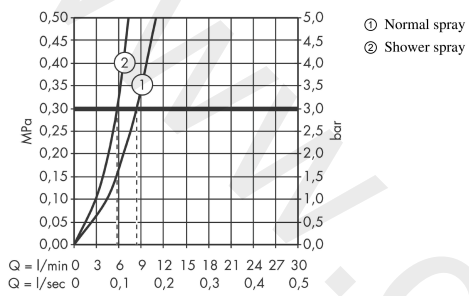

AXOR Starck
Single lever kitchen mixer 270 with pull-out spray
Finish: **Stainless Steel Finish** Article Number: **10821800**

Flowchart