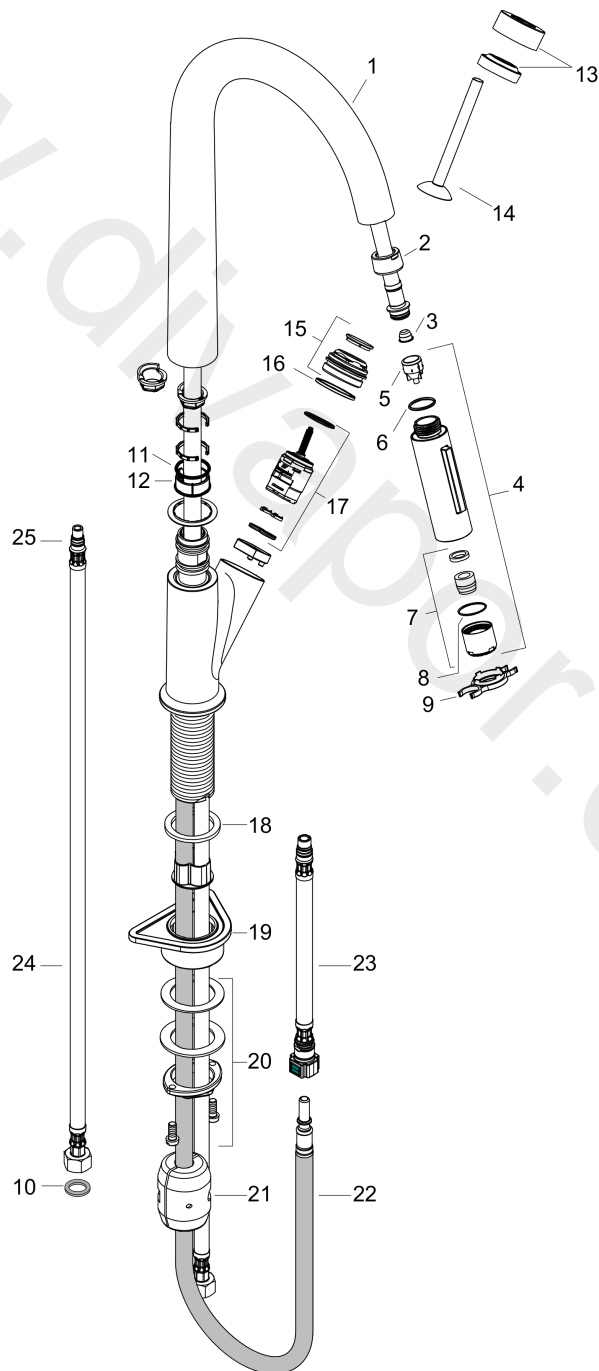

AXOR Starck
Single lever kitchen mixer 270 with pull-out spray
 Finish: **Stainless Steel Finish** Article Number: **10821800**

product features

- ComfortZone 270
- swivel range adjustable in 2 steps to 110° or 150°
- shower spray, laminar spray
- lockable shower spray, spray returns through pressing spray diverter
- MagFit magnetic shower support
- quick connect hose
- connection dimension: DN15
- maximum flow rate at 3 bar: 9 l/min
- joystick ceramic cartridge
- connection type: G ¾ connections
- integrated non-return valve
- suitable for continuous flow water heaters
- extension length up to 50 cm

Flowchart

AXOR Starck
Single lever kitchen mixer 270 with pull-out spray
Finish: **Stainless Steel Finish** Article Number: **10821800**

Exploded Drawing

Year of production: >08/13

AXOR Starck
Single lever kitchen mixer 270 with pull-out spray
 Finish: **Stainless Steel Finish** Article Number: **10821800**

Spare part list

Year of production: >08/13

Pos.		Article Number	Price	PU
1	spout cpl.	95907800	£ 585,00	1
2	nut	92755000	£ 20,50	1
3	filter	97735000	£ 3,30	1
4	handspray	95908800	£ 224,00	1
5	non return valve	96737000	£ 35,00	1
6	O-ring 18x1,5	98231000	£ 3,30	1
7	aerator laminar M22x1 (15 l/min)	95909000	£ 51,00	1
8	O-ring 20x1	98140000	£ 3,30	1
9	service tool	95910000	£ 9,00	1
10	sealing set	95581000	£ 6,10	1
11	O-ring 21x2,5	98211000	£ 3,30	1
12	set of lever collars	98365000	£ 9,00	1
13	flange	97155800	£ 64,00	1
14	handle	95893800	£ 275,00	1
15	nut	97157000	£ 20,50	1
16	O-Ring 30x2	98186000	£ 3,30	1
17	cartridge, assy	96339000	£ 79,00	1
18	flat seal	98749000	£ 6,10	1
19	support	97523000	£ 6,10	1
20	fixing set (Ø 34)	95049000	£ 16,10	1
21	weight	92500000	£ 43,00	1
22	hose 1,50 m	95507000	£ 79,00	1
23	connection hose 600 mm M10x1	95561000	£ 25,00	1
24	connection hose 900 mm M8x0,75 G3/8	98758000	£ 35,00	1
25	O-ring 7x1,5	98422000	£ 3,30	1