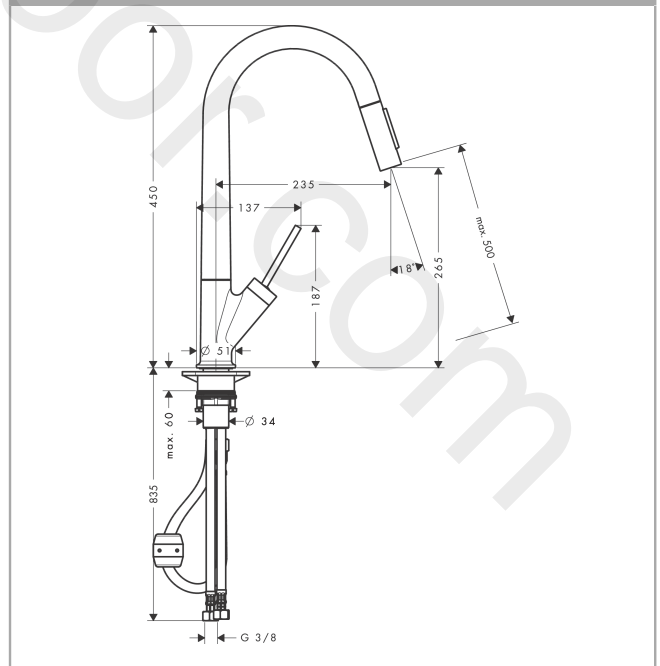

AXOR Starck
Single lever kitchen mixer 270 with pull-out spray
 Finish: **Stainless Steel Finish** Article Number: **10821800**

product features

- ComfortZone 270
- swivel range adjustable in 2 steps to 110° or 150°
- shower spray, laminar spray
- lockable shower spray, spray returns through pressing spray diverter
- MagFit magnetic shower support
- quick connect hose
- connection dimension: DN15
- maximum flow rate at 3 bar: 9 l/min
- joystick ceramic cartridge
- connection type: G ¾ connections
- integrated non-return valve
- suitable for continuous flow water heaters
- extension length up to 50 cm

Article Details

Price excl. VAT

931,70 £

Technology

Product image

Scale drawing

AXOR Starck
Single lever kitchen mixer 270 with pull-out spray
Finish: **Stainless Steel Finish** Article Number: **10821800**

Spare part list

Year of production: >08/13

Pos.		Article Number	Price	PU
1	spout cpl.	95907800	£ 585,00	1
2	nut	92755000	£ 20,50	1
3	filter	97735000	£ 3,30	1
4	handspray	95908800	£ 224,00	1
5	non return valve	96737000	£ 35,00	1
6	O-ring 18x1,5	98231000	£ 3,30	1
7	aerator laminar M22x1 (15 l/min)	95909000	£ 51,00	1
8	O-ring 20x1	98140000	£ 3,30	1
9	service tool	95910000	£ 9,00	1
10	sealing set	95581000	£ 6,10	1
11	O-ring 21x2,5	98211000	£ 3,30	1
12	set of lever collars	98365000	£ 9,00	1
13	flange	97155800	£ 64,00	1
14	handle	95893800	£ 275,00	1
15	nut	97157000	£ 20,50	1
16	O-Ring 30x2	98186000	£ 3,30	1
17	cartridge, assy	96339000	£ 79,00	1
18	flat seal	98749000	£ 6,10	1
19	support	97523000	£ 6,10	1
20	fixing set (Ø 34)	95049000	£ 16,10	1
21	weight	92500000	£ 43,00	1
22	hose 1,50 m	95507000	£ 79,00	1
23	connection hose 600 mm M10x1	95561000	£ 25,00	1
24	connection hose 900 mm M8x0,75 G3/8	98758000	£ 35,00	1
25	O-ring 7x1,5	98422000	£ 3,30	1