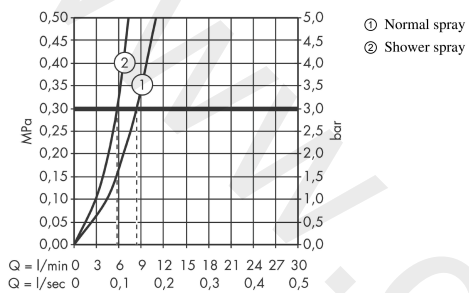

AXOR Starck
Single lever kitchen mixer 270 with pull-out spray
Finish: **Brushed Black Chrome** Article Number: **10821340**

Flowchart