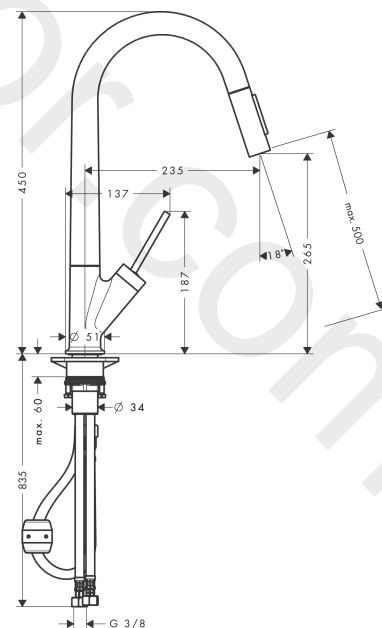

AXOR Starck
Single lever kitchen mixer 270 with pull-out spray
 Finish: **Brushed Black Chrome** Article Number: **10821340**

product features

- ComfortZone 270
- swivel range adjustable in 2 steps to 110° or 150°
- shower spray, laminar spray
- lockable shower spray, spray returns through pressing spray diverter
- MagFit magnetic shower support
- quick connect hose
- connection dimension: DN15
- maximum flow rate at 3 bar: 9 l/min
- joystick ceramic cartridge
- connection type: G ¾ connections
- integrated non-return valve
- suitable for continuous flow water heaters
- extension length up to 50 cm

Article Details

Price excl. VAT

1.075,00 £

Technology

Product image

Scale drawing

AXOR Starck
Single lever kitchen mixer 270 with pull-out spray
Finish: **Brushed Black Chrome** Article Number: **10821340**

Spare part list

Year of production: >11/19

Pos.		Article Number	Price	PU
1	spout cpl.	95907340	£ 660,00	1
2	nut	92755000	£ 20,50	1
3	filter	97735000	£ 3,30	1
4	handspray	95908340	£ 260,00	1
5	set of non return valves DW 15	94074000	£ 16,10	1
6	O-ring 18x1,5	98231000	£ 3,30	1
7	aerator laminar M22x1 (15 l/min)	95909000	£ 51,00	1
8	O-ring 20x1	98140000	£ 3,30	1
9	service tool	95910000	£ 9,00	1
10	set of lever collars	98365000	£ 9,00	1
11	O-ring 21x2,5	98211000	£ 3,30	1
12	flange	97155340	£ 64,00	1
13	handle	95893340	£ 260,00	1
14	nut	97157000	£ 20,50	1
15	O-Ring 30x2	98186000	£ 3,30	1
16	cartridge, assy	96339000	£ 79,00	1
17	O-ring 21,95x1,78	95169000	£ 3,30	1
18	flat seal	98749000	£ 6,10	1
19	support	97523000	£ 6,10	1
20	fixing set (Ø 34)	95049000	£ 16,10	1
21	lever collar	97548000	£ 3,30	1
22	weight	92500000	£ 43,00	1
23	hose 1,50 m	95507000	£ 79,00	1
24	connection hose 600 mm M10x1	95561000	£ 25,00	1
25	O-ring 8x1,75	97827000	£ 3,30	1
26	connection hose 900 mm M8x0,75 G3/8	96316000	£ 43,00	1
27	O-ring 7x1,5	98422000	£ 3,30	1
28	sealing set	95581000	£ 6,10	1