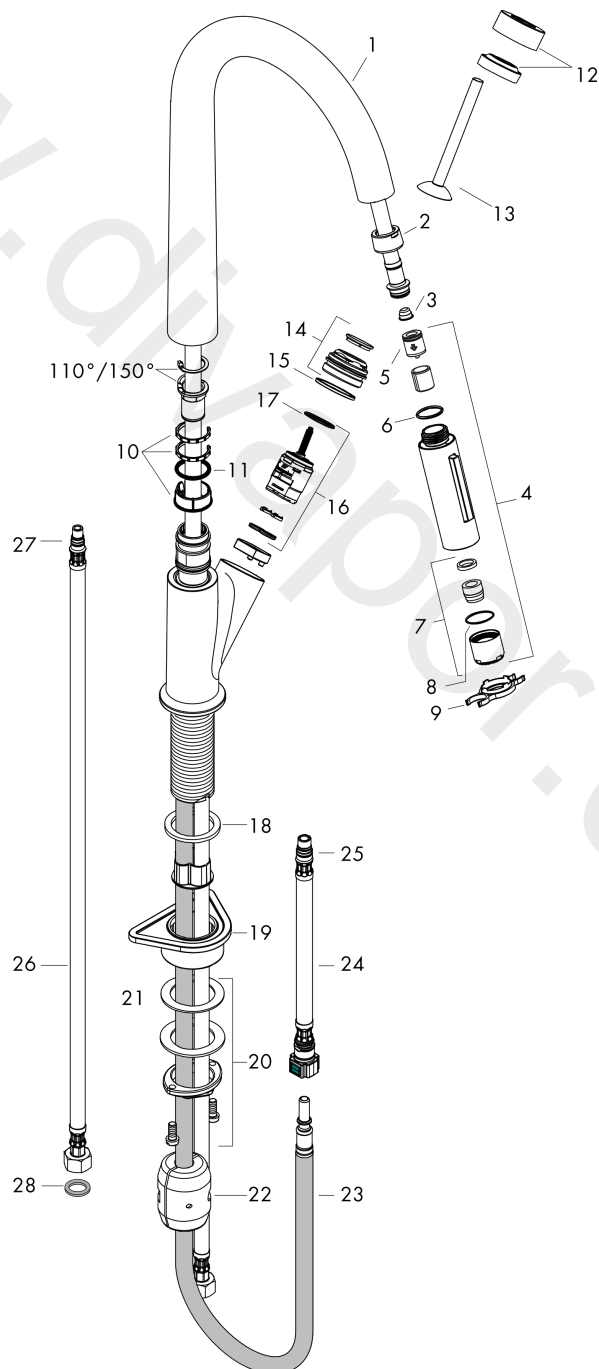

AXOR Starck
Single lever kitchen mixer 270 with pull-out spray
 Finish: **Brushed Black Chrome** Article Number: **10821340**

product features

- ComfortZone 270
- swivel range adjustable in 2 steps to 110° or 150°
- shower spray, laminar spray
- lockable shower spray, spray returns through pressing spray diverter
- MagFit magnetic shower support
- quick connect hose
- connection dimension: DN15
- maximum flow rate at 3 bar: 9 l/min
- joystick ceramic cartridge
- connection type: G ¾ connections
- integrated non-return valve
- suitable for continuous flow water heaters
- extension length up to 50 cm

Flowchart

AXOR Starck
Single lever kitchen mixer 270 with pull-out spray
Finish: **Brushed Black Chrome** Article Number: **10821340**

Exploded Drawing

Year of production: >11/19

AXOR Starck
Single lever kitchen mixer 270 with pull-out spray
 Finish: **Brushed Black Chrome** Article Number: **10821340**

Spare part list

Year of production: >11/19

Pos.		Article Number	Price	PU
1	spout cpl.	95907340	£ 660,00	1
2	nut	92755000	£ 20,50	1
3	filter	97735000	£ 3,30	1
4	handspray	95908340	£ 260,00	1
5	set of non return valves DW 15	94074000	£ 16,10	1
6	O-ring 18x1,5	98231000	£ 3,30	1
7	aerator laminar M22x1 (15 l/min)	95909000	£ 51,00	1
8	O-ring 20x1	98140000	£ 3,30	1
9	service tool	95910000	£ 9,00	1
10	set of lever collars	98365000	£ 9,00	1
11	O-ring 21x2,5	98211000	£ 3,30	1
12	flange	97155340	£ 64,00	1
13	handle	95893340	£ 260,00	1
14	nut	97157000	£ 20,50	1
15	O-Ring 30x2	98186000	£ 3,30	1
16	cartridge, assy	96339000	£ 79,00	1
17	O-ring 21,95x1,78	95169000	£ 3,30	1
18	flat seal	98749000	£ 6,10	1
19	support	97523000	£ 6,10	1
20	fixing set (Ø 34)	95049000	£ 16,10	1
21	lever collar	97548000	£ 3,30	1
22	weight	92500000	£ 43,00	1
23	hose 1,50 m	95507000	£ 79,00	1
24	connection hose 600 mm M10x1	95561000	£ 25,00	1
25	O-ring 8x1,75	97827000	£ 3,30	1
26	connection hose 900 mm M8x0,75 G3/8	96316000	£ 43,00	1
27	O-ring 7x1,5	98422000	£ 3,30	1
28	sealing set	95581000	£ 6,10	1