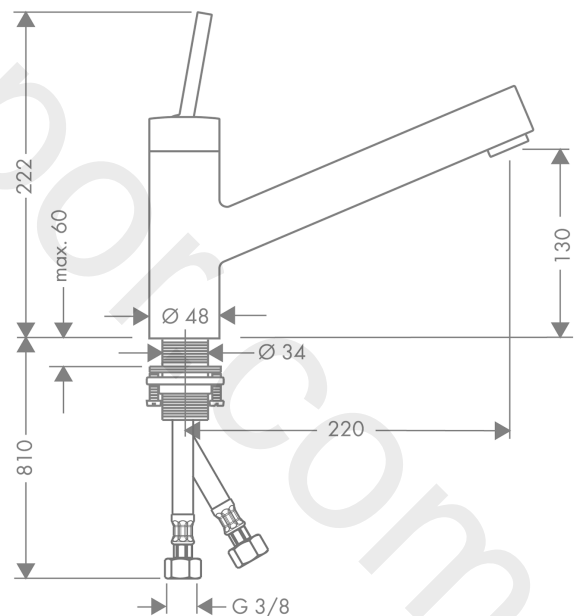

AXOR Starck
Single lever kitchen mixer 130 with swivel spout
 Finish: **Chrome** Article Number: **10801000**

product features

- ComfortZone 130
- swivel range 360°
- normal spray
- connection dimension: DN15
- maximum flow rate at 3 bar: 11 l/min
- joystick ceramic cartridge
- connection type: G 3/8 connections
- suitable for continuous flow water heaters
- WRAS 1905050

Article Details

Price excl. VAT

487,50 £

Technology

Product image

Scale drawing

AXOR Starck
Single lever kitchen mixer 130 with swivel spout
Finish: **Chrome** Article Number: **10801000**

Flowchart

AXOR Starck
Single lever kitchen mixer 130 with swivel spout
Finish: **Chrome** Article Number: **10801000**

Exploded Drawing

Year of production: >10/10

AXOR Starck
Single lever kitchen mixer 130 with swivel spout
 Finish: **Chrome** Article Number: **10801000**

Spare part list

Year of production: >10/10

Pos.		Article Number	Price	PU
1	flange	96427000	£ 25,00	1
2	handle	10891000	£ 79,00	1
3	nut	96440000	£ 43,00	1
4	cartridge, assy	96783000	£ 96,00	1
5	O-ring 21,95x1,78	95169000	£ 3,30	1
6	adapter for cartridge	92186000	£ 13,30	1
7	set of lever collars	97599000	£ 3,30	1
8	O-ring 42x1,5	98171000	£ 3,30	1
9	aerator M24x1 (15 l/min)	96436000	£ 20,50	1
10	O-ring 33x2	98154000	£ 3,30	1
11	sealing set	95053000	£ 35,00	1
12	O-ring 33x1,5	98164000	£ 3,30	1
13	O-ring 40x1,5	98464000	£ 3,30	1
14	support	97523000	£ 6,10	1
15	fixing set (Ø 34)	95049000	£ 16,10	1
16	lever collar	97548000	£ 3,30	1
17	connection hose 900 mm M8x0,75 G3/8	96316000	£ 43,00	1
18	hollow set screw M4x6	97767000	£ 3,30	1
a	service tool for disassembling the handle	92124000	£ 137,00	1