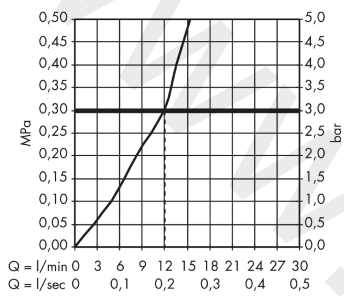

AXOR Starck
Single lever kitchen mixer 130 with swivel spout
 Finish: **Chrome** Article Number: **10801000**

product features

- ComfortZone 130
- swivel range 360°
- normal spray
- connection dimension: DN15
- maximum flow rate at 3 bar: 11 l/min
- joystick ceramic cartridge
- connection type: G 3/8 connections
- suitable for continuous flow water heaters
- WRAS 1905050

Article Details

Price excl. VAT

487,50 £

Technology

Product image

Scale drawing

AXOR Starck
Single lever kitchen mixer 130 with swivel spout
Finish: **Chrome** Article Number: **10801000**

Flowchart