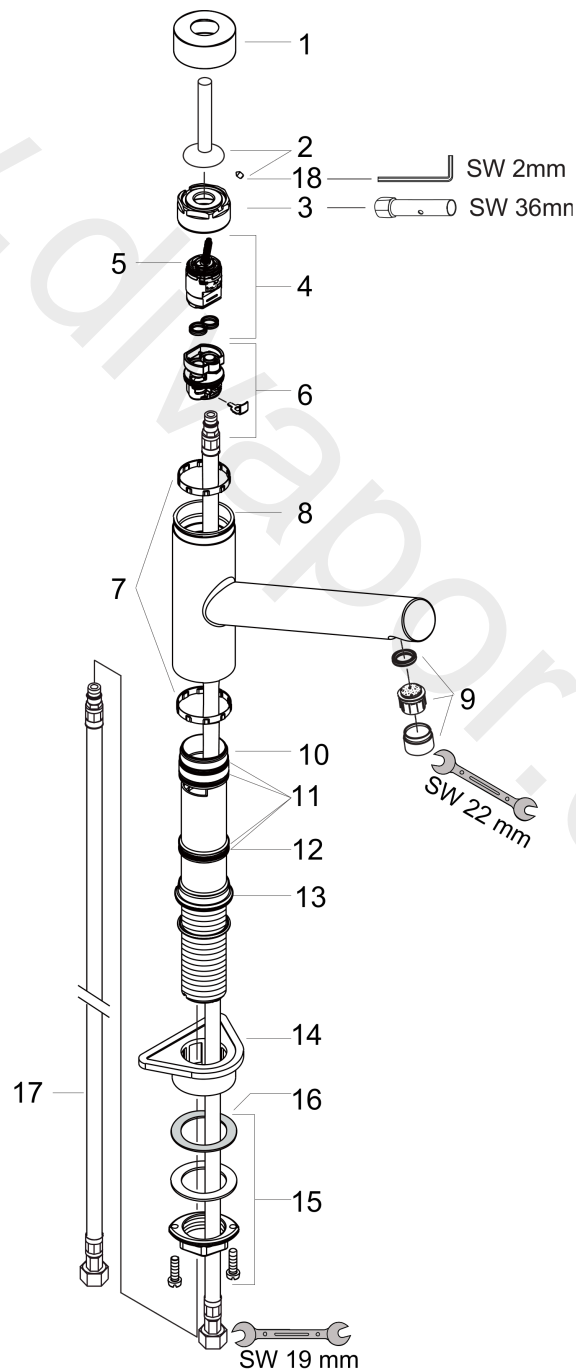

AXOR Starck
Single lever kitchen mixer 130 with swivel spout
 Finish: **Chrome** Article Number: **10801000**

product features

- ComfortZone 130
- swivel range 360°
- normal spray
- connection dimension: DN15
- maximum flow rate at 3 bar: 11 l/min
- joystick ceramic cartridge
- connection type: G 3/8 connections
- suitable for continuous flow water heaters
- WRAS 1905050

Article Details

Price excl. VAT

487,50 £

Technology

Product image

Scale drawing

AXOR Starck
Single lever kitchen mixer 130 with swivel spout
Finish: **Chrome** Article Number: **10801000**

Flowchart

AXOR Starck
Single lever kitchen mixer 130 with swivel spout
Finish: **Chrome** Article Number: **10801000**

Exploded Drawing

Year of production: >10/10

AXOR Starck
Single lever kitchen mixer 130 with swivel spout
 Finish: **Chrome** Article Number: **10801000**

Spare part list

Year of production: >10/10

Pos.		Article Number	Price	PU
1	flange	96427000	£ 25,00	1
2	handle	10891000	£ 79,00	1
3	nut	96440000	£ 43,00	1
4	cartridge, assy	96783000	£ 96,00	1
5	O-ring 21,95x1,78	95169000	£ 3,30	1
6	adapter for cartridge	92186000	£ 13,30	1
7	set of lever collars	97599000	£ 3,30	1
8	O-ring 42x1,5	98171000	£ 3,30	1
9	aerator M24x1 (15 l/min)	96436000	£ 20,50	1
10	O-ring 33x2	98154000	£ 3,30	1
11	sealing set	95053000	£ 35,00	1
12	O-ring 33x1,5	98164000	£ 3,30	1
13	O-ring 40x1,5	98464000	£ 3,30	1
14	support	97523000	£ 6,10	1
15	fixing set (Ø 34)	95049000	£ 16,10	1
16	lever collar	97548000	£ 3,30	1
17	connection hose 900 mm M8x0,75 G3/8	96316000	£ 43,00	1
18	hollow set screw M4x6	97767000	£ 3,30	1
a	service tool for disassembling the handle	92124000	£ 137,00	1