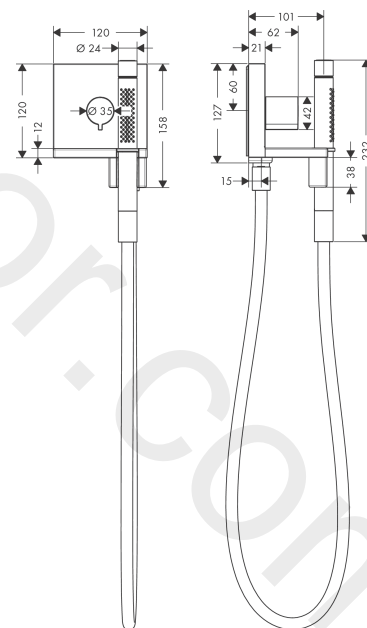

AXOR ShowerSolutions
Hand shower module 120/120 for concealed installation square
 Finish: **Brushed Bronze** Article Number: **10651140**

product features

- consists of: shut-off valve, hand shower module, baton hand shower, shower hose
- hose nut: for shower hoses with a cylindrical nut
- connection type: DN15
- with non-return valve
- maximum flow rate at 3 bar: 17 l/min
- material: metal
- WRAS 2003010
- WRAS 2003010 - WRAS 2003010 approval letter

Article Details

Price excl. VAT

1.250,00 £

Product image

Scale drawing

AXOR ShowerSolutions
Hand shower module 120/120 for concealed installation square
 Finish: **Brushed Bronze** Article Number: **10651140**

Flowchart

The consumption was measured in combination with the appropriate fittings (thermostat/mixer/in-wall valve) to reflect actual application in practice.

AXOR ShowerSolutions
Hand shower module 120/120 for concealed installation square
 Finish: **Brushed Bronze** Article Number: **10651140**

Pos.		Article Number	Price	PU
1	handshower	95390140	£ 420,00	1
2	spray former	95411140	£ 64,50	1
3	O-Ring 14x2,5	98189000	£ 3,30	1
4	selector assy	95511000	£ 13,30	1
5	filter packing	94246000	£ 3,30	1
6	shower hose 1,25 m	28282140	£ 100,44	1
7	handle	92338140	£ 96,00	1
8	handle fixing set	94184000	£ 6,10	1
9	adapter for handle	95153140	£ 118,00	1
10	O-ring 26x2	98147000	£ 3,30	1
11	connecting thread	95392000	£ 20,50	1
12	non return valve	96737000	£ 35,00	1
13	seal	98058000	£ 3,30	1
14	connecting thread	98449000	£ 35,00	1
15	connecting thread	98448000	£ 35,00	1
16	plug	92859000	£ 20,50	1
17	O-ring 15x1,5	92118000	£ 3,30	1
18	fixing set	95391000	£ 43,00	1
19	extension set	10658000	£ 224,00	1
20	handle	95423000	£ 96,00	1
a	base body	10650180	£ 250,00	1
b	flow-restrictor-set	92019000	£ 6,10	1
c	adapter for handle	95153000	£ 79,00	1
d	hexagon socket screw M6x10	92847000	£ 3,30	1