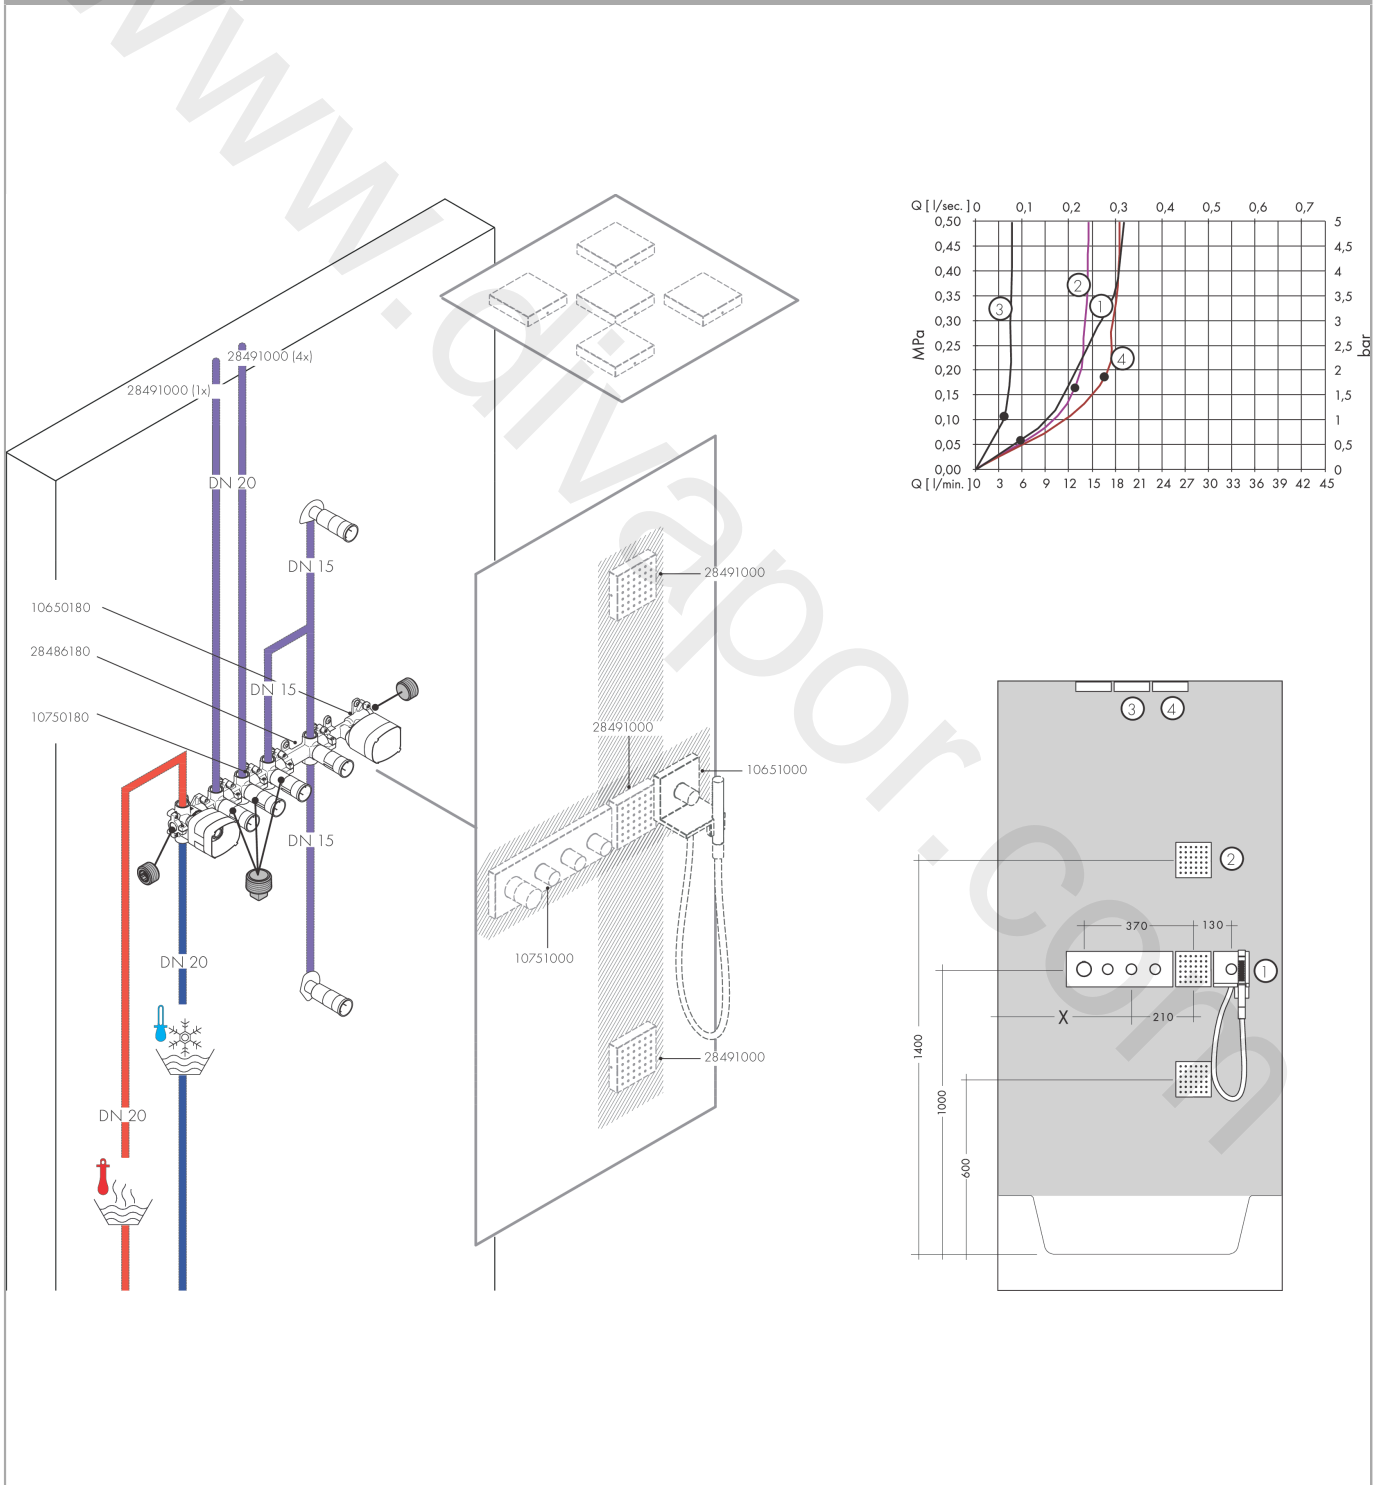

AXOR ShowerSolutions
Hand shower module 120/120 for concealed installation square
 Finish: **Brushed Bronze** Article Number: **10651140**

product features

- consists of: shut-off valve, hand shower module, baton hand shower, shower hose
- hose nut: for shower hoses with a cylindrical nut
- connection type: DN15
- with non-return valve
- maximum flow rate at 3 bar: 17 l/min
- material: metal
- WRAS 2003010
- WRAS 2003010 - WRAS 2003010 approval letter

Article Details

Price excl. VAT

1.250,00 £

Product image

Scale drawing

AXOR ShowerSolutions
Hand shower module 120/120 for concealed installation square
 Finish: **Brushed Bronze** Article Number: **10651140**

Flowchart

The consumption was measured in combination with the appropriate fittings (thermostat/mixer/in-wall valve) to reflect actual application in practice.

AXOR ShowerSolutions
Hand shower module 120/120 for concealed installation square
 Finish: **Brushed Bronze** Article Number: **10651140**

Installation examples

AXOR ShowerSolutions
Hand shower module 120/120 for concealed installation square
 Finish: **Brushed Bronze** Article Number: **10651140**

Spare part list

Year of production: >10/16