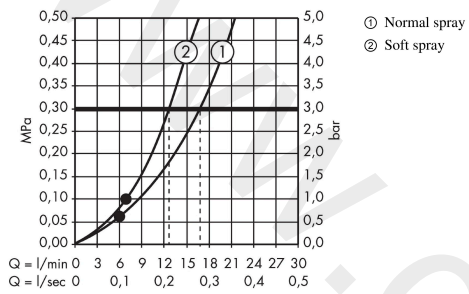

AXOR ShowerSolutions
Hand shower module 120/120 for concealed installation square
Finish: **Brushed Bronze** Article Number: **10651140**

Flowchart

The consumption was measured in combination with the appropriate fittings (thermostat/mixer/in-wall valve) to reflect actual application in practice.