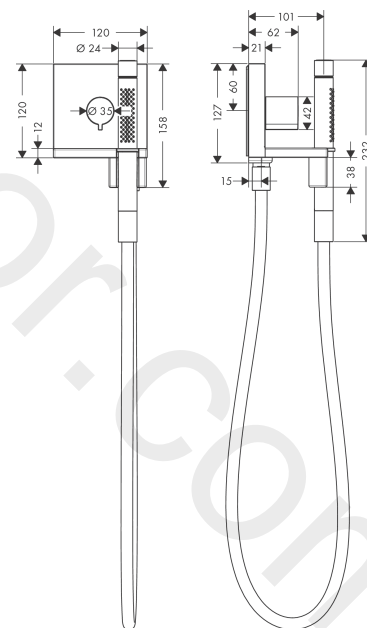

AXOR ShowerSolutions
Hand shower module 120/120 for concealed installation square
 Finish: **Chrome** Article Number: **10651000**

product features

- consists of: shut-off valve, hand shower module, baton hand shower, shower hose
- hose nut: for shower hoses with a cylindrical nut
- connection type: DN15
- with non-return valve
- maximum flow rate at 3 bar: 17 l/min
- material: metal
- WRAS 2003010
- WRAS 2003010 - WRAS 2003010 approval letter

Article Details

Price excl. VAT

833,33 £

Product image

Scale drawing

AXOR ShowerSolutions
Hand shower module 120/120 for concealed installation square
 Finish: **Chrome** Article Number: **10651000**

Flowchart

The consumption was measured in combination with the appropriate fittings (thermosta/mixer/ in-wall valve) to reflect actual application in practice.

AXOR ShowerSolutions
Hand shower module 120/120 for concealed installation square
 Finish: **Chrome** Article Number: **10651000**

Spare part list

Year of production: >02/14

Pos.		Article Number	Price	PU
1	handshower	95390000	£ 275,00	1
2	spray former	95411000	£ 43,00	1
3	O-Ring 14x2,5	98189000	£ 3,30	1
4	selector assy	95511000	£ 13,30	1
5	filter packing	94246000	£ 3,30	1
6	shower hose 1,25 m	28282000	£ 67,00	1
7	handle	92338000	£ 64,00	1
8	handle fixing set	94184000	£ 6,10	1
9	adaptr for handle	95153000	£ 79,00	1
10	O-ring 26x2	98147000	£ 3,30	1
11	connecting thread	95392000	£ 20,50	1
12	non return valve	96737000	£ 35,00	1
13	seal	98058000	£ 3,30	1
14	connecting thread	98449000	£ 35,00	1
15	connecting thread	98448000	£ 35,00	1
16	O-ring 15x1,5	92118000	£ 3,30	1
17	plug	92859000	£ 20,50	1
18	fixing set	95391000	£ 43,00	1
19	extension set	10658000	£ 224,00	1
20	handle	95423000	£ 96,00	1
a	base body	10650180	£ 250,00	1
b	flow-restrictor-set	92019000	£ 6,10	1
c	hexagon socket screw M6x10	92847000	£ 3,30	1