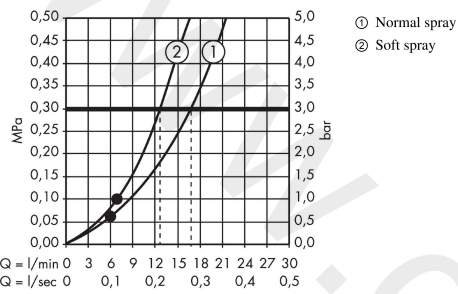

AXOR ShowerSolutions
Hand shower module 120/120 for concealed installation square
 Finish: **Chrome** Article Number: **10651000**

product features

- consists of: shut-off valve, hand shower module, baton hand shower, shower hose
- hose nut: for shower hoses with a cylindrical nut
- connection type: DN15
- with non-return valve
- maximum flow rate at 3 bar: 17 l/min
- material: metal
- WRAS 2003010
- WRAS 2003010 - WRAS 2003010 approval letter

Article Details

Price excl. VAT

833,33 £

Product image

Scale drawing

AXOR ShowerSolutions
Hand shower module 120/120 for concealed installation square
 Finish: **Chrome** Article Number: **10651000**

Flowchart