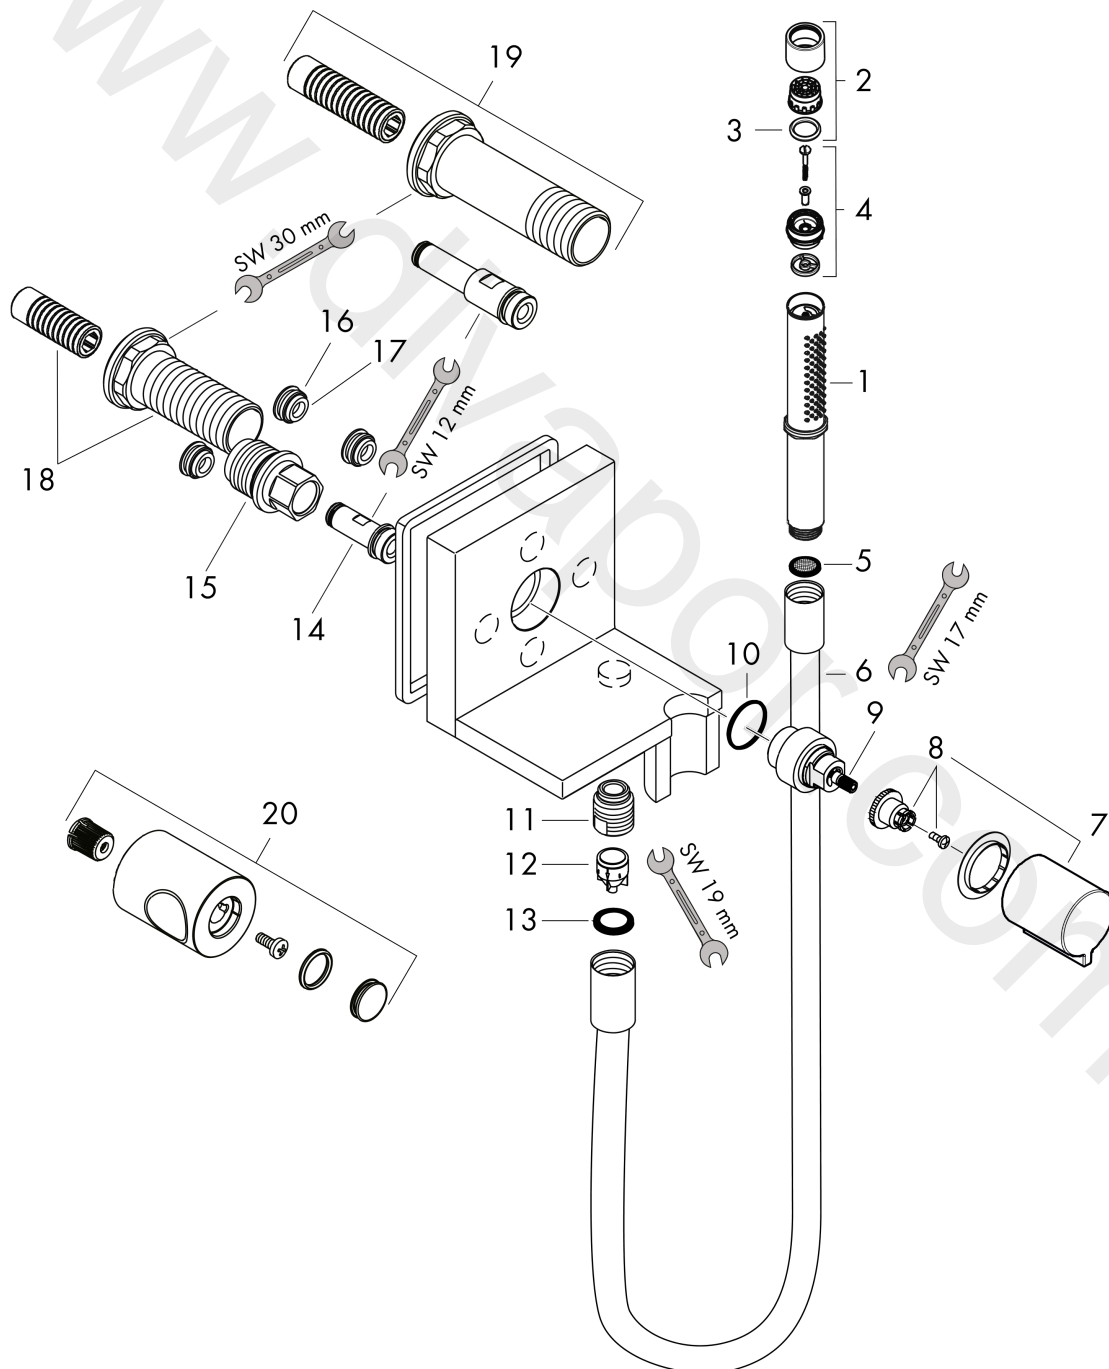

AXOR ShowerSolutions
Hand shower module 120/120 for concealed installation square
 Finish: **Chrome** Article Number: **10651000**

product features

- consists of: shut-off valve, hand shower module, baton hand shower, shower hose
- hose nut: for shower hoses with a cylindrical nut
- connection type: DN15
- with non-return valve
- maximum flow rate at 3 bar: 17 l/min
- material: metal
- WRAS 2003010
- WRAS 2003010 - WRAS 2003010 approval letter

The consumption was measured in combination with the appropriate fittings (thermosta/mixer/ in-wall valve) to reflect actual application in practice.

AXOR ShowerSolutions
Hand shower module 120/120 for concealed installation square
 Finish: **Chrome** Article Number: **10651000**

Installation examples

AXOR ShowerSolutions
Hand shower module 120/120 for concealed installation square
 Finish: **Chrome** Article Number: **10651000**

Exploded Drawing

Year of production: >02/14

AXOR ShowerSolutions
Hand shower module 120/120 for concealed installation square
 Finish: **Chrome** Article Number: **10651000**

Spare part list

Year of production: >02/14

Pos.		Article Number	Price	PU
1	handshower	95390000	£ 275,00	1
2	spray former	95411000	£ 43,00	1
3	O-Ring 14x2,5	98189000	£ 3,30	1
4	selector assy	95511000	£ 13,30	1
5	filter packing	94246000	£ 3,30	1
6	shower hose 1,25 m	28282000	£ 67,00	1
7	handle	92338000	£ 64,00	1
8	handle fixing set	94184000	£ 6,10	1
9	adaptr for handle	95153000	£ 79,00	1
10	O-ring 26x2	98147000	£ 3,30	1
11	connecting thread	95392000	£ 20,50	1
12	non return valve	96737000	£ 35,00	1
13	seal	98058000	£ 3,30	1
14	connecting thread	98449000	£ 35,00	1
15	connecting thread	98448000	£ 35,00	1
16	O-ring 15x1,5	92118000	£ 3,30	1
17	plug	92859000	£ 20,50	1
18	fixing set	95391000	£ 43,00	1
19	extension set	10658000	£ 224,00	1
20	handle	95423000	£ 96,00	1
a	base body	10650180	£ 250,00	1
b	flow-restrictor-set	92019000	£ 6,10	1
c	hexagon socket screw M6x10	92847000	£ 3,30	1