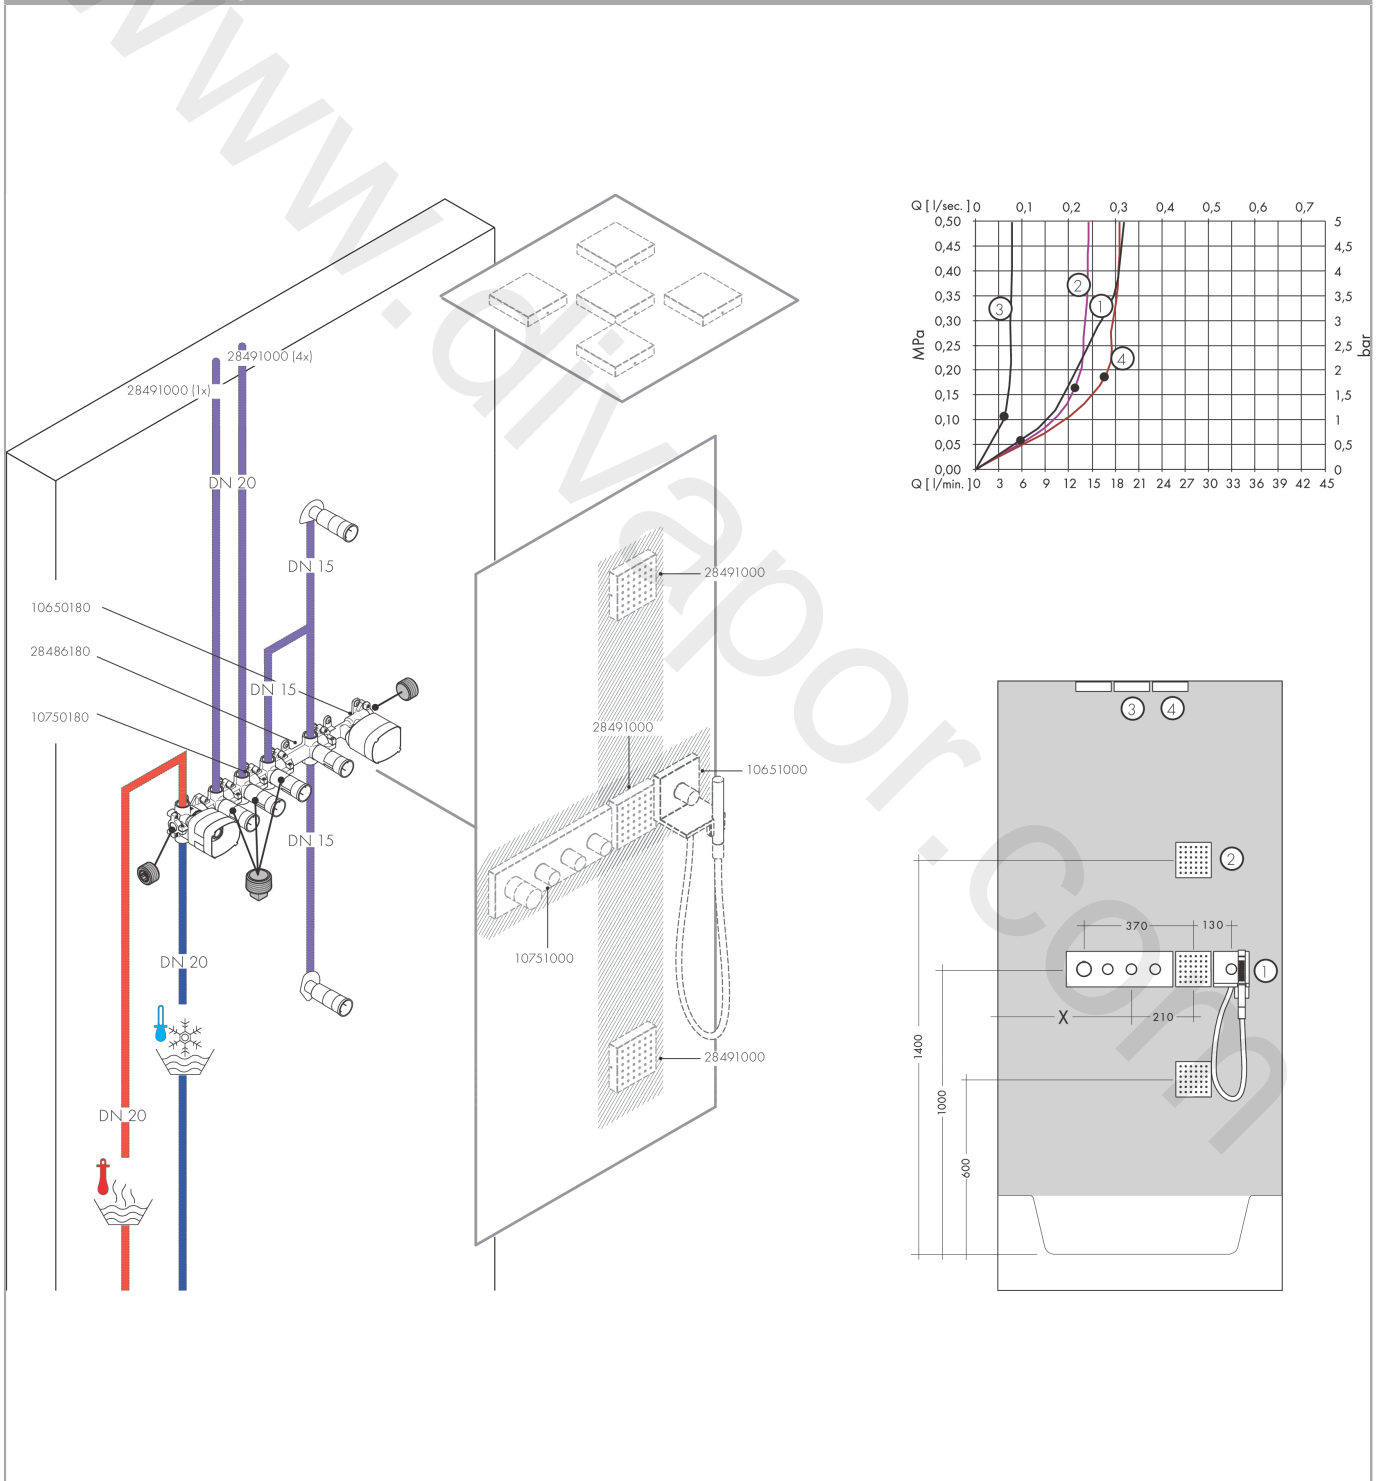

AXOR ShowerSolutions
Hand shower module 120/120 for concealed installation square
 Finish: **Chrome** Article Number: **10651000**

product features

- consists of: shut-off valve, hand shower module, baton hand shower, shower hose
- hose nut: for shower hoses with a cylindrical nut
- connection type: DN15
- with non-return valve
- maximum flow rate at 3 bar: 17 l/min
- material: metal
- WRAS 2003010
- WRAS 2003010 - WRAS 2003010 approval letter

Article Details

Price excl. VAT

833,33 £

Product image

Scale drawing

AXOR ShowerSolutions
Hand shower module 120/120 for concealed installation square
 Finish: **Chrome** Article Number: **10651000**

Flowchart

The consumption was measured in combination with the appropriate fittings (thermosta/mixer/ in-wall valve) to reflect actual application in practice.

AXOR ShowerSolutions
Hand shower module 120/120 for concealed installation square
 Finish: **Chrome** Article Number: **10651000**

Installation examples

AXOR ShowerSolutions
Hand shower module 120/120 for concealed installation square
 Finish: **Chrome** Article Number: **10651000**

Exploded Drawing

Year of production: >02/14

AXOR ShowerSolutions
Hand shower module 120/120 for concealed installation square
 Finish: **Chrome** Article Number: **10651000**