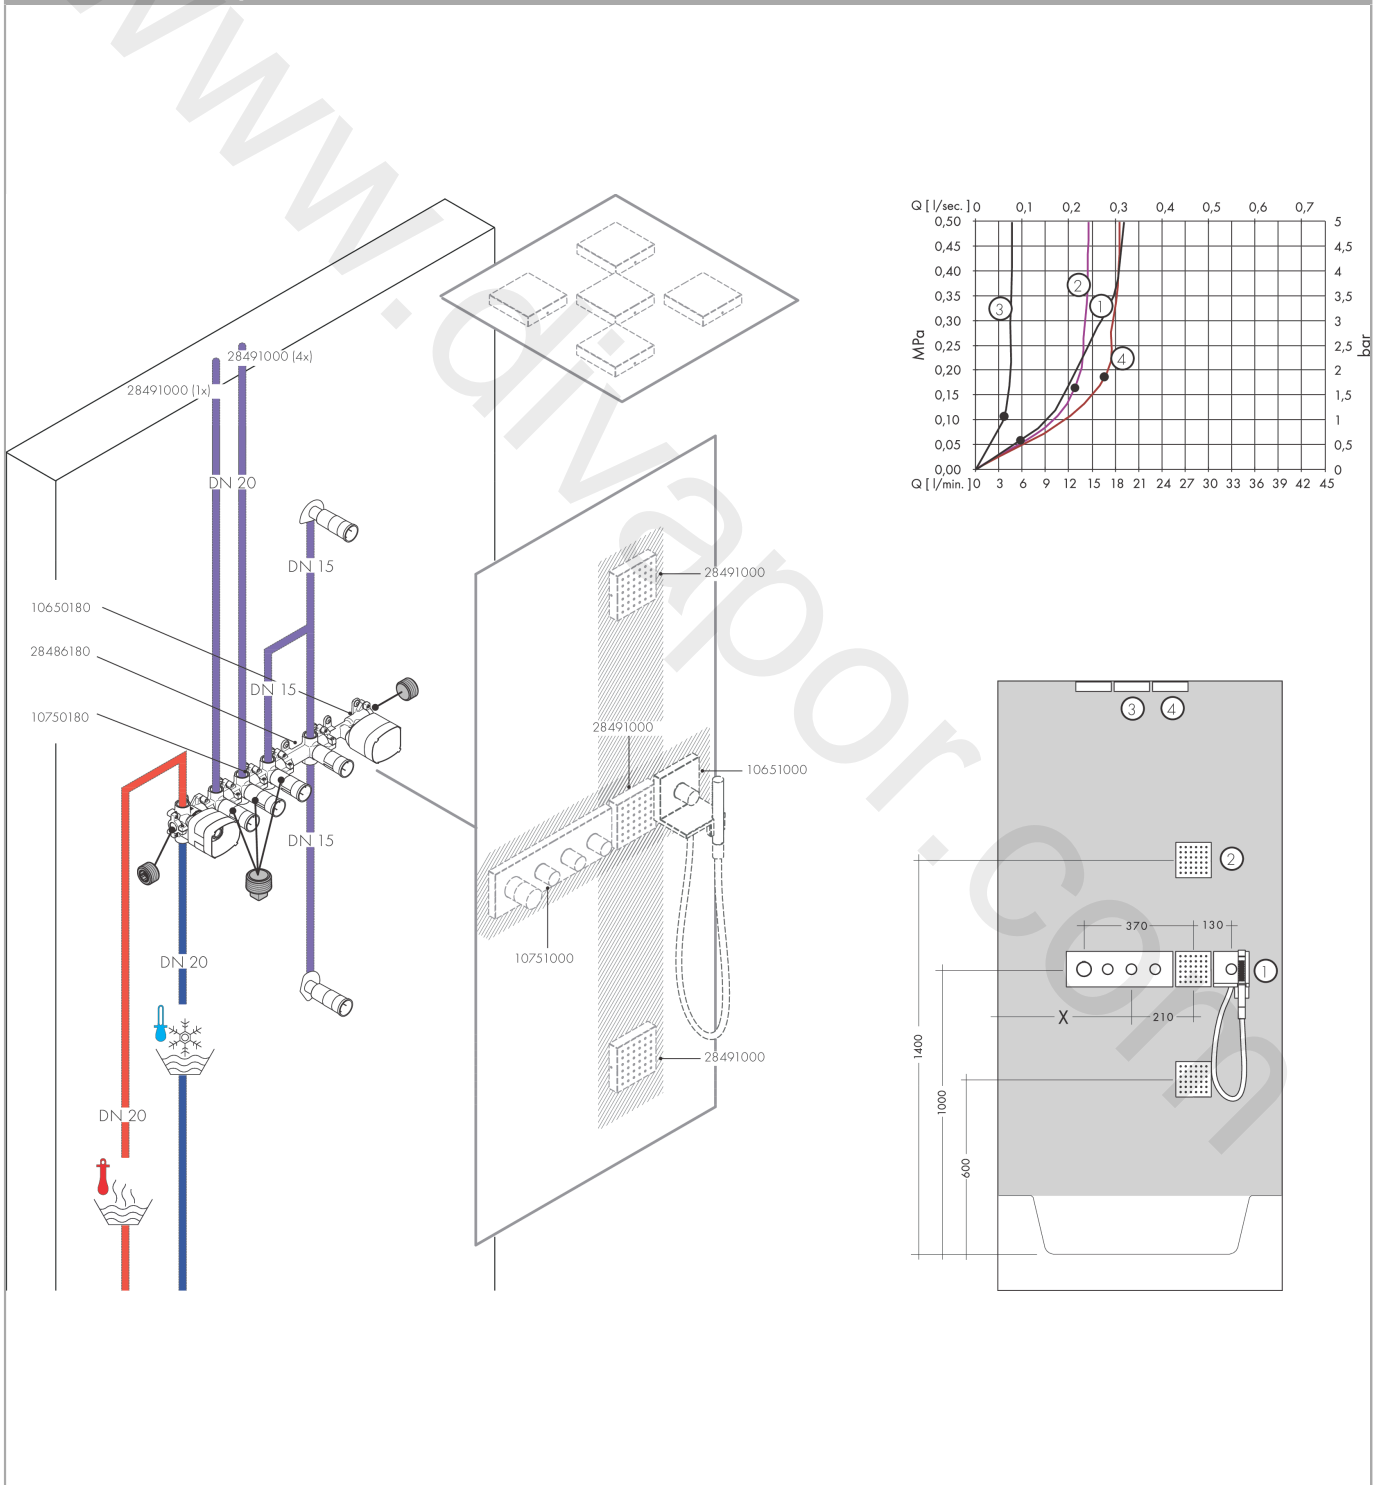

AXOR ShowerSolutions
Basic set for hand shower module 120/120 for concealed installation
Finish: Article Number: **10650180**

Installation examples