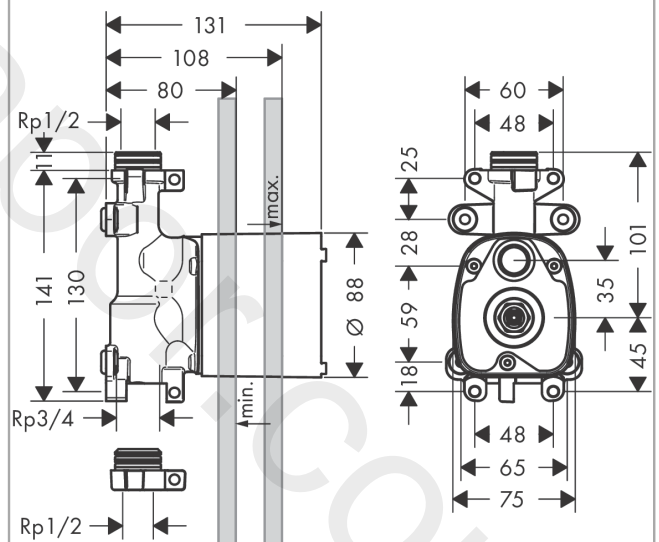

### Basic set for hand shower module 120/120 for concealed installation

Finish: Article Number: **10650180**

#### product features

- connection dimension: DN15
- flow rate at free through-flow: 30 l/min
- ceramic valve 180°
- horizontal or vertical installation
- sound-decoupled installation
- in a joined installation it serves as a waterconducting unit and allows dimensionally accurate positioning

#### Scale drawing

**AXOR ShowerSolutions**  
**Basic set for hand shower module 120/120 for concealed installation**  
 Finish: Article Number: **10650180**

## Spare part list

Year of production: >03/15

Pos.		Article Number	Price	PU
1	sealing foil	95389000	£ 13,30	1
2	shut off unit with spindle ½"	94142000	£ 35,00	1
3	O-ring 18x2	98181000	£ 6,10	1
4	plug	95335000	£ 43,00	1
5	O-Ring 23x2,5	98183000	£ 3,30	1
6	pin	95334000	£ 16,10	1
7	extension set	10658000	£ 224,00	1