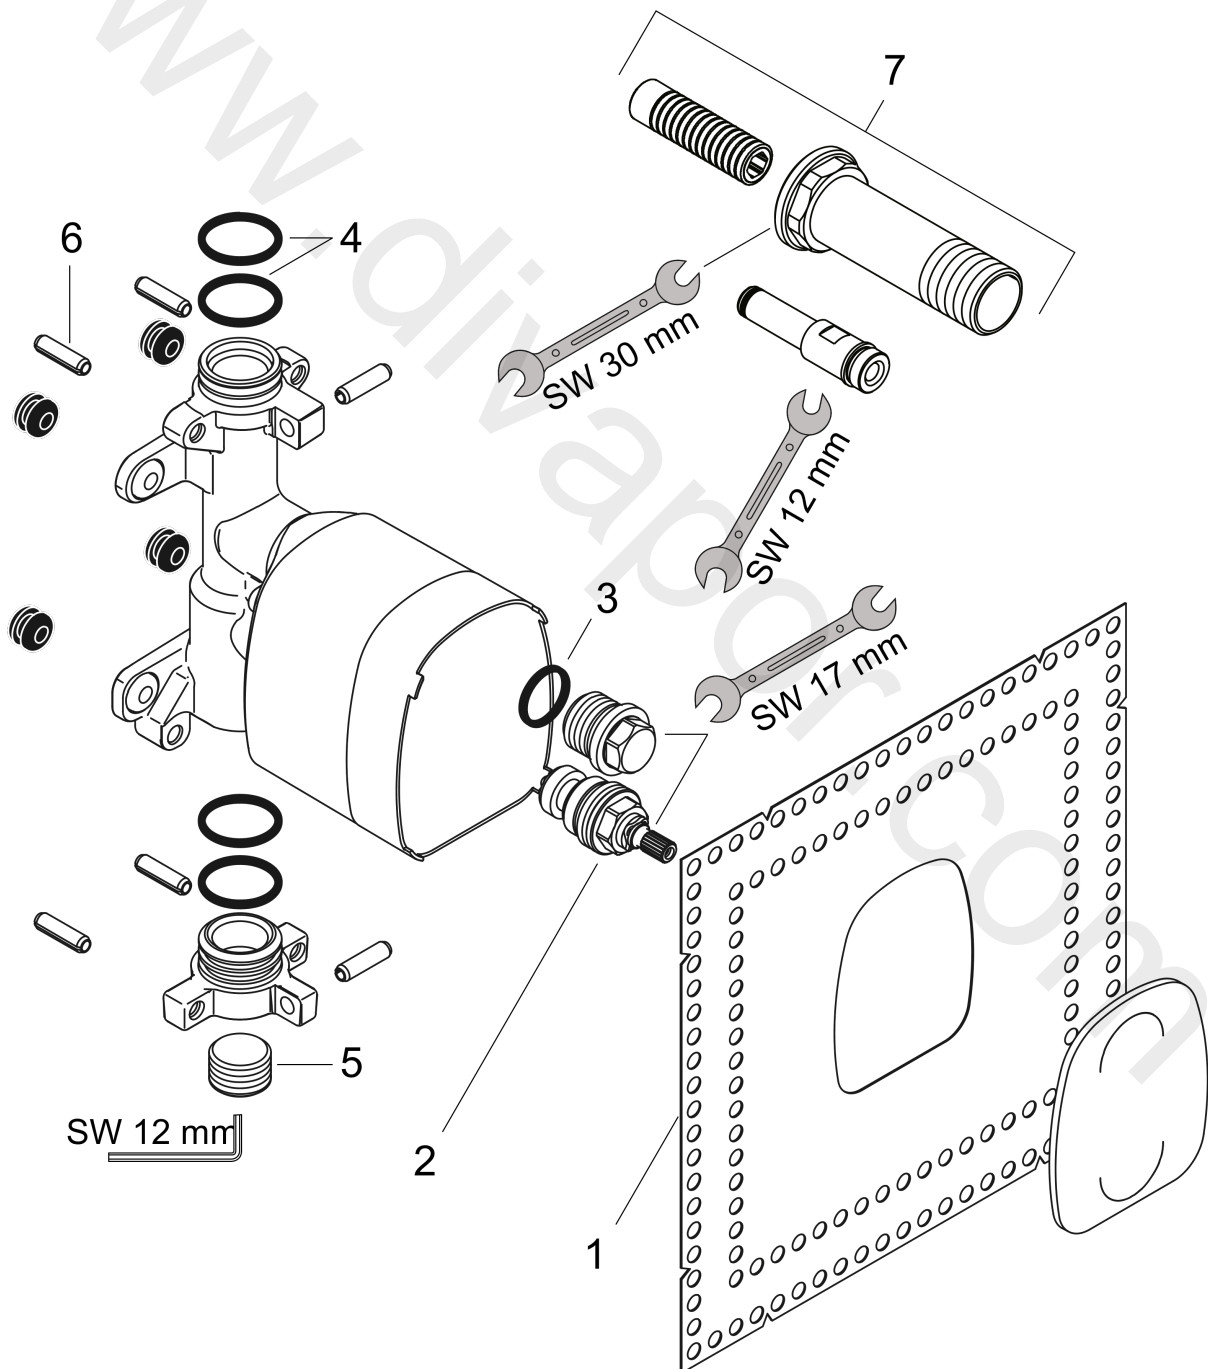

#### product features

- connection dimension: DN15
- flow rate at free through-flow: 30 l/min
- ceramic valve 180°
- horizontal or vertical installation
- sound-decoupled installation
- in a joined installation it serves as a waterconducting unit and allows dimensionally accurate positioning

#### Scale drawing

**AXOR ShowerSolutions**  
**Basic set for hand shower module 120/120 for concealed installation**  
 Finish: Article Number: **10650180**

## Installation examples

**AXOR ShowerSolutions**  
**Basic set for hand shower module 120/120 for concealed installation**  
Finish: Article Number: **10650180**

## Exploded Drawing

Year of production: >03/15

**AXOR ShowerSolutions**  
**Basic set for hand shower module 120/120 for concealed installation**  
 Finish: Article Number: **10650180**