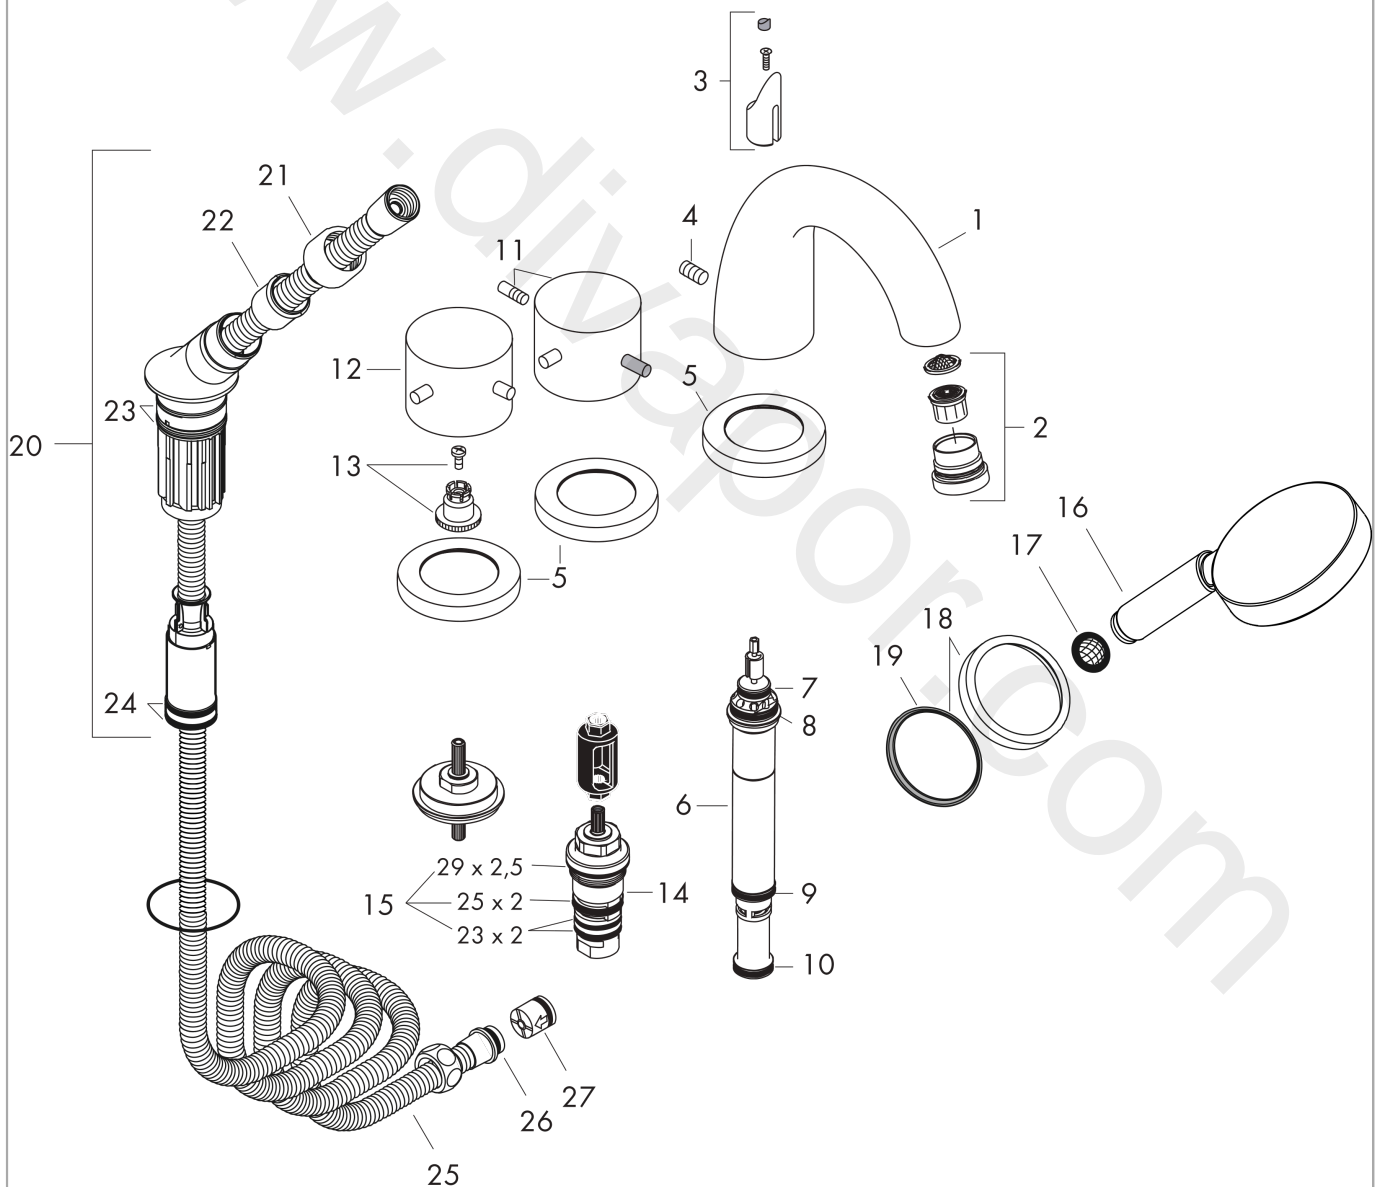

AXOR Starck
4-hole rim mounted thermostatic bath mixer with zero handles
Surfaces: Article Number: **10461000**

Exploded Drawing

Year of production: **02/13 - 12/16**

AXOR Starck

4-hole rim mounted thermostatic bath mixer with zero handles

Surfaces: Article Number: **10461000**

Spare part list

Year of production: 02/13 - 12/16

Pos.		Article Number	Price	PU
1	spout cpl.	96303000	£ 585,00	1
2	aerator M30x1 (25 l/min)	94034000	£ 43,00	1
3	diverter knob	96086000	£ 25,00	1
4	hollow set screw M6x10 DIN 916	96029000	£ 3,30	1
5	escutcheon Ø 70 mm	96236000	£ 43,00	1
6	selector assy	96246000	£ 173,00	1
7	O-ring 15x2,5	98131000	£ 3,30	1
8	O-ring 24x2,5	98145000	£ 3,30	1
9	O-ring 20x2,5	92602000	£ 6,10	1
10	O-ring 18x2,5	98139000	£ 3,30	1
11	handle for thermostat	10996000	£ 173,00	1
12	handle	98666000	£ 137,00	1
13	handle fixing set	94184000	£ 6,10	1
14	thermostat cartridge	94282000	£ 137,00	1
15	sealing set	95037000	£ 51,00	1
16	handshower	26050000	£ 138,00	1
17	filter packing	94246000	£ 3,30	1
18	escutcheon for shower holder	96237000	£ 43,00	1
19	escutcheon chuck	97105000	£ 9,00	1
20	shower holder, assy	96433000	£ 110,00	1
21	nut	97584000	£ 16,10	1
22	insert for shower holder	96942000	£ 13,30	1
23	O-ring 38x2,5	98198000	£ 6,10	1
24	O-Ring 28x2	98194000	£ 3,30	1
25	shower hose 2,00 m	94148000	£ 79,00	1
26	O-ring 11x2	98127000	£ 3,30	1
27	set of non return valves DW 15	94074000	£ 16,10	1
a	SECUFLEX hose + long hose (max. extension 1,40 m)	94109000	£ 445,00	1
b	concealed item	15482180	£ 1.640,00	1
c	concealed item	15482180	£ 1.640,00	1
d	adapter for handle	97409000	£ 25,00	1