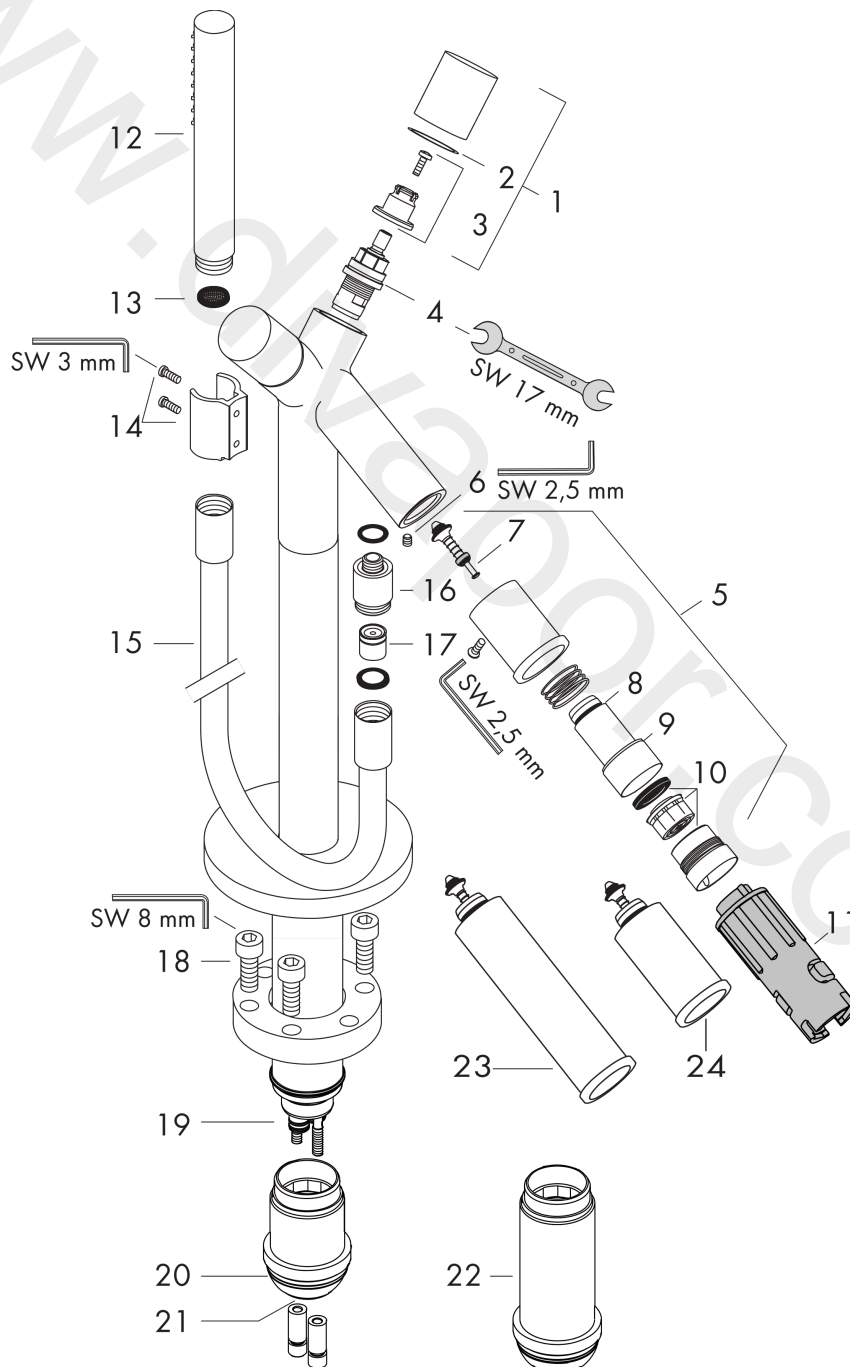

AXOR Starck
2-handle bath mixer floor-standing
 Surfaces: Article Number: **10458000**

Exploded Drawing

Year of production: **02/99 - 09/02**

AXOR Starck
2-handle bath mixer floor-standing
 Surfaces: Article Number: **10458000**

Spare part list

Year of production: **02/99 - 09/02**

| Pos. | | Article Number | Price | PU |
|------|-------------------------------------|----------------|----------|----|
| 1 | handle | 96298000 | £ 96,00 | 1 |
| 2 | set of color-rings cold / hot water | 96299000 | £ 20,50 | 1 |
| 3 | handle fixing set | 94184000 | £ 6,10 | 1 |
| 4 | shut off unit | 94149000 | £ 35,00 | 1 |
| 5 | selector assy | 96294000 | £ 173,00 | 1 |
| 6 | hollow set screw M5x6 | 98482000 | £ 3,30 | 1 |
| 7 | selector | 96297000 | £ 35,00 | 1 |
| 8 | O-ring 16x2 | 98133000 | £ 3,30 | 1 |
| 9 | O-ring 24x2 | 98388000 | £ 3,30 | 1 |
| 10 | aerator M30x1 (25 l/min) | 96296000 | £ 43,00 | 1 |
| 11 | special tool set | 58085000 | £ 9,00 | 1 |
| 12 | handshower | 28532000 | £ 223,00 | 1 |
| 13 | filter packing | 94246000 | £ 3,30 | 1 |
| 14 | shower holder, assy | 96295000 | £ 35,00 | 1 |
| 15 | shower hose 1,25 m | 28282000 | £ 67,00 | 1 |
| 16 | connecting thread | 97527000 | £ 35,00 | 1 |
| 17 | set of non return valves DW 15 | 94074000 | £ 16,10 | 1 |
| 18 | hexagon socket screw M10x35 | 97670000 | £ 16,10 | 1 |
| 19 | O-ring 9x1,5 | 98117000 | £ 3,30 | 1 |
| 20 | O-ring 44x2,5 | 98162000 | £ 3,30 | 1 |
| 21 | O-ring 30x2,5 | 98151000 | £ 3,30 | 1 |
| 22 | extension set 60 mm | 97686000 | £ 320,00 | 1 |
| 23 | extension for diverter 60 mm | 10981000 | £ 395,00 | 1 |
| 24 | extension for diverter 20 mm | 10983000 | £ 370,00 | 1 |
| a | concealed item | 10452180 | £ 575,00 | 1 |