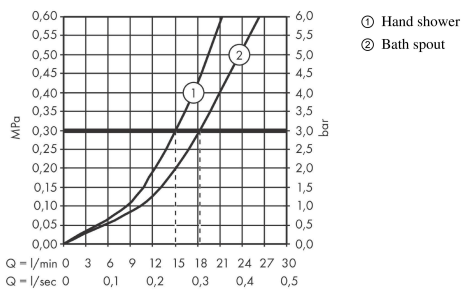

Flowchart

The consumption was measured in combination with the appropriate fittings (thermostat/mixer/in-wall valve) to reflect actual application in practice.