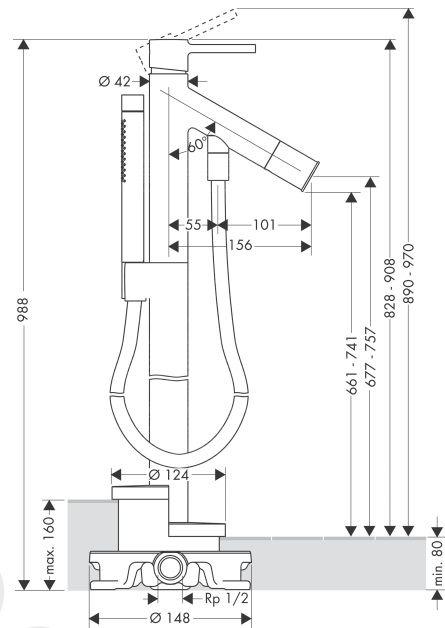

Scale drawing