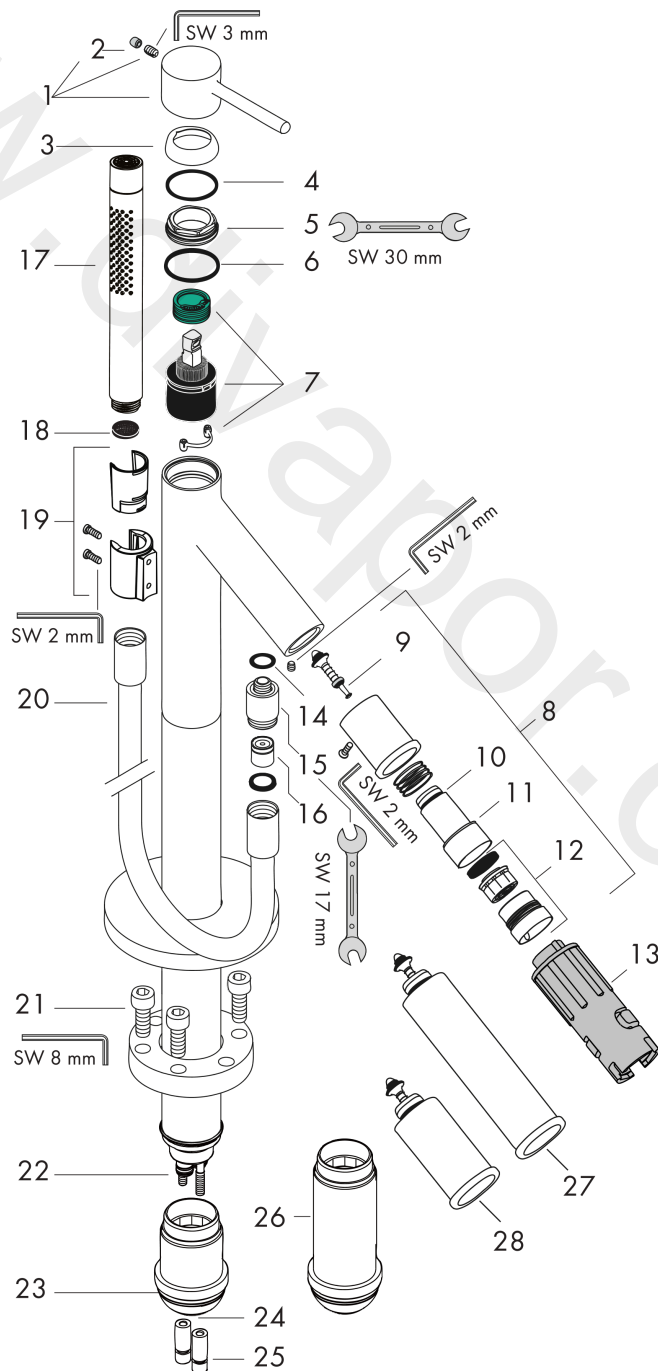

AXOR Starck
Single lever bath mixer floor-standing with pin handle
Finish: **Polished Gold Optic** Article Number: **10456990**

Exploded Drawing

Year of production: >11/16

AXOR Starck
Single lever bath mixer floor-standing with pin handle
Finish: **Polished Gold Optic** Article Number: **10456990**

Spare part list

Year of production: >11/16

Pos.		Article Number	Price	PU
1	handle	10093990	£ 118,50	1
2	screw cover	96762000	£ 3,30	1
3	flange	96763990	£ 13,50	1
4	O-ring 33x2	98154000	£ 3,30	1
5	nut	97209000	£ 16,10	1
6	O-ring 35x2	92604000	£ 6,10	1
7	cartridge, assy	92730000	£ 35,00	1
8	selector assy	96294990	£ 259,50	1
9	selector	96297000	£ 35,00	1
10	O-ring 16x2	98133000	£ 3,30	1
11	O-ring 24x2	98388000	£ 3,30	1
12	aerator M30x1 (25 l/min)	96296990	£ 64,50	1
13	special tool set	58085000	£ 9,00	1
14	O-ring 13x2	98128000	£ 3,30	1
15	connecting thread	97527990	£ 52,50	1
16	set of non return valves DW 15	94074000	£ 16,10	1
17	handshower	28532990	£ 334,44	1
18	filter packing	94246000	£ 3,30	1
19	shower holder, assy	96295990	£ 52,50	1
20	shower hose 1,25 m	28282990	£ 100,44	1
21	hexagon socket screw M10x35	97670000	£ 16,10	1
22	O-ring 9x1,5	98117000	£ 3,30	1
23	O-ring 44x2,5	98162000	£ 3,30	1
24	O-ring 29x3	98371000	£ 6,10	1
25	O-ring 7x2	98419000	£ 3,30	1
26	extension set 60 mm	97686000	£ 320,00	1
27	extension for diverter 60 mm	10981990	£ 592,50	1
28	extension for diverter 20 mm	10983990	£ 555,00	1
a	concealed item	10452180	£ 575,00	1