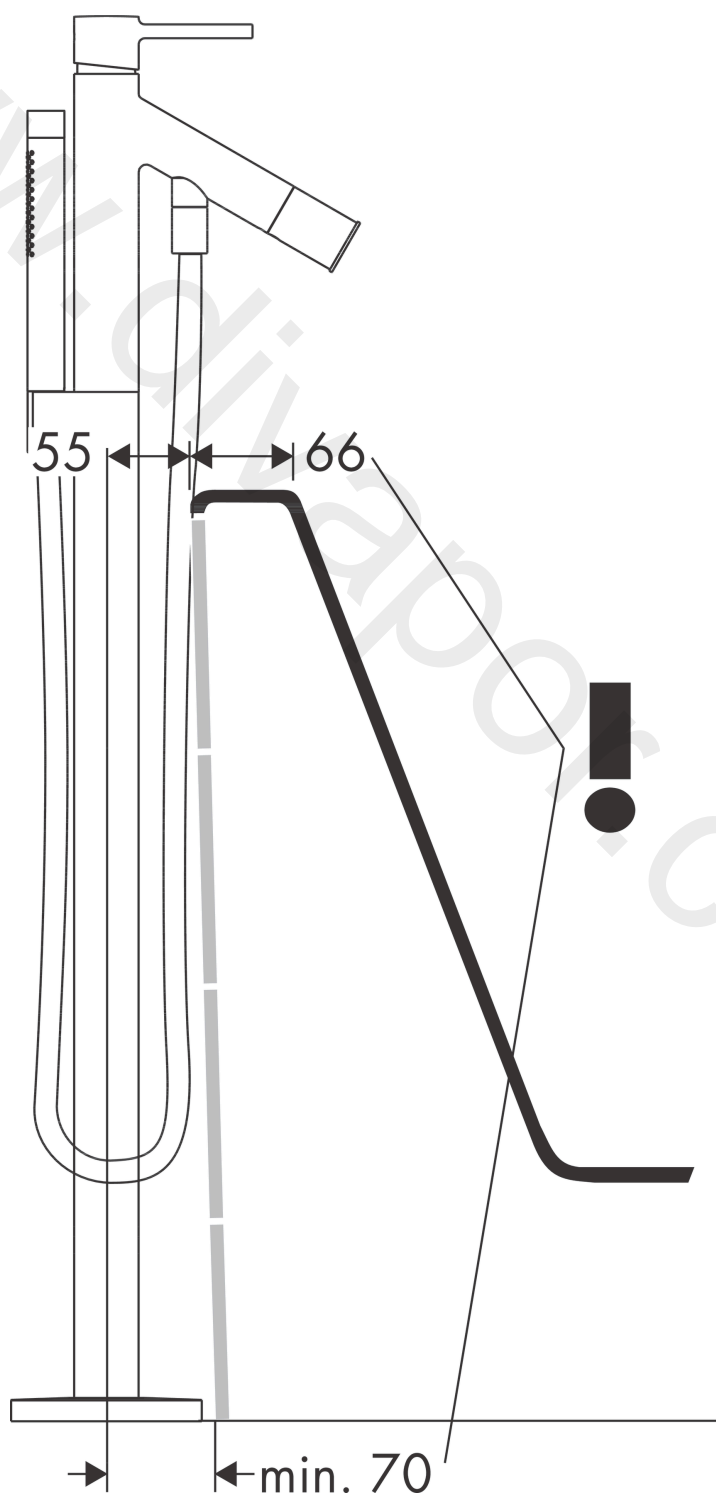

AXOR Starck
Single lever bath mixer floor-standing with pin handle
Finish: **Polished Gold Optic** Article Number: **10456990**

Installation examples