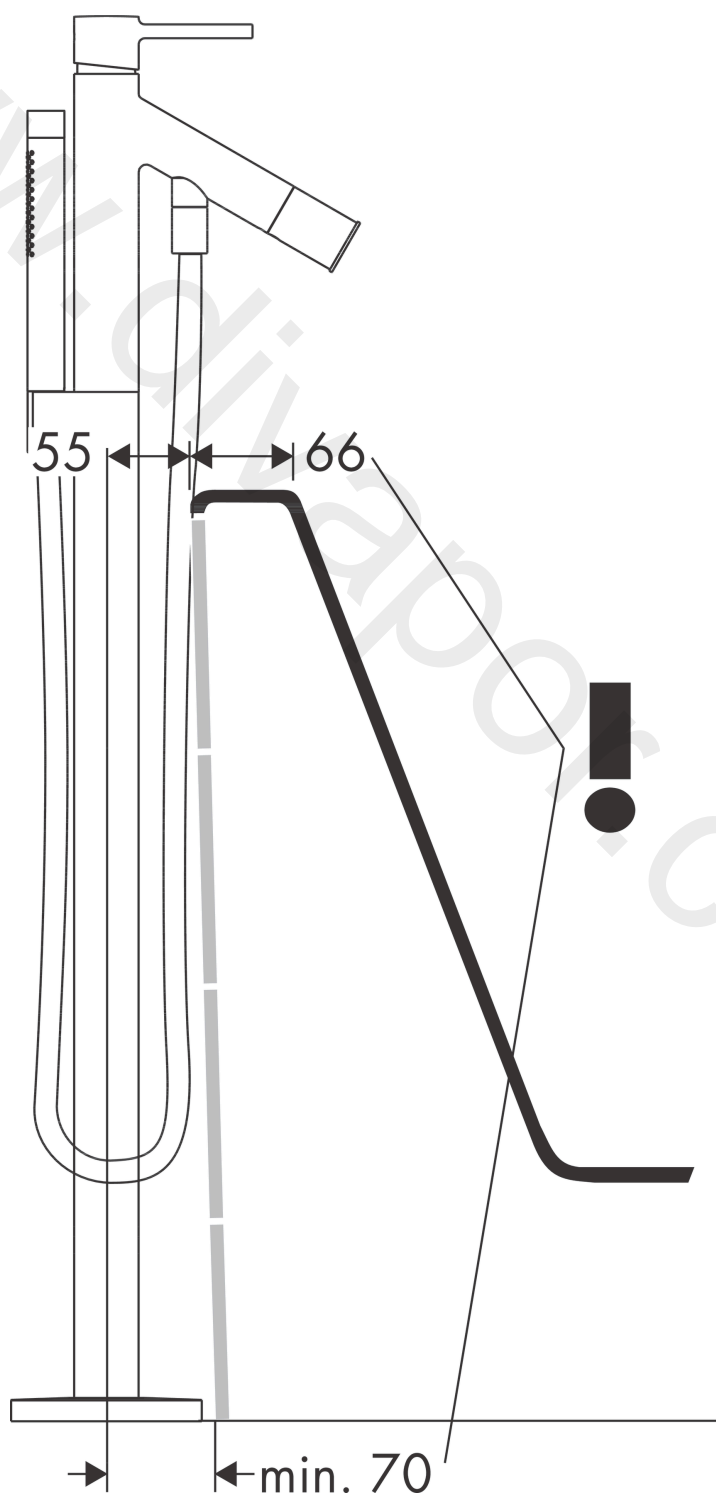

AXOR Starck
Single lever bath mixer floor-standing with pin handle
Finish: **Polished Brass** Article Number: **10456930**

Installation examples