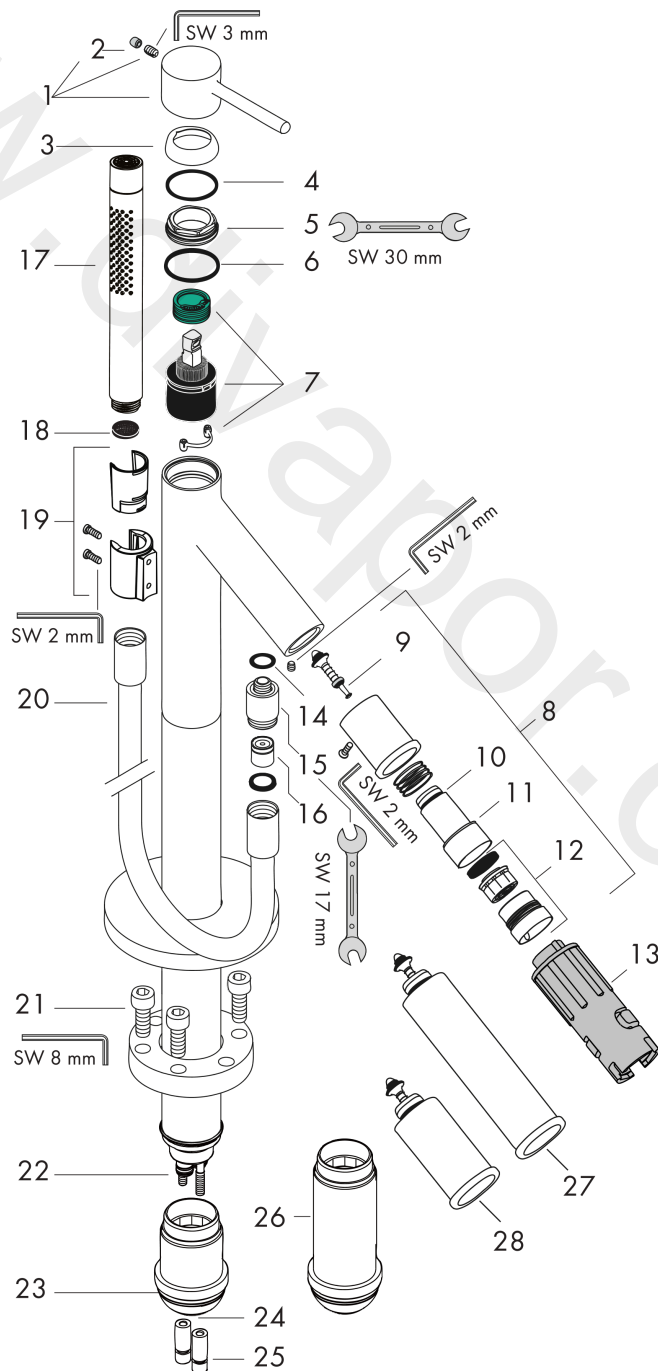

AXOR Starck
Single lever bath mixer floor-standing with pin handle
Finish: **Polished Brass** Article Number: **10456930**

Exploded Drawing

Year of production: >11/16

AXOR Starck
Single lever bath mixer floor-standing with pin handle
Finish: **Polished Brass** Article Number: **10456930**

Spare part list

Year of production: >11/16

Pos.		Article Number	Price	PU
1	handle	10093930	£ 118,50	1
2	screw cover	96762000	£ 3,30	1
3	flange	96763930	£ 13,50	1
4	O-ring 33x2	98154000	£ 3,30	1
5	nut	97209000	£ 16,10	1
6	O-ring 35x2	92604000	£ 6,10	1
7	cartridge, assy	92730000	£ 35,00	1
8	selector assy	96294930	£ 259,50	1
9	selector	96297000	£ 35,00	1
10	O-ring 16x2	98133000	£ 3,30	1
11	O-ring 24x2	98388000	£ 3,30	1
12	aerator M30x1 (25 l/min)	96296930	£ 64,50	1
13	special tool set	58085000	£ 9,00	1
14	O-ring 13x2	98128000	£ 3,30	1
15	connecting thread	97527930	£ 52,50	1
16	set of non return valves DW 15	94074000	£ 16,10	1
17	handshower	28532930	-	1
18	filter packing	94246000	£ 3,30	1
19	shower holder, assy	96295930	£ 52,50	1
20	shower hose 1,25 m	28282930	£ 173,00	1
21	hexagon socket screw M10x35	97670000	£ 16,10	1
22	O-ring 9x1,5	98117000	£ 3,30	1
23	O-ring 44x2,5	98162000	£ 3,30	1
24	O-ring 29x3	98371000	£ 6,10	1
25	O-ring 7x2	98419000	£ 3,30	1
26	extension set 60 mm	97686000	£ 320,00	1
27	extension for diverter 60 mm	10981930	£ 592,50	1
28	extension for diverter 20 mm	10983930	£ 555,00	1
a	concealed item	10452180	£ 575,00	1