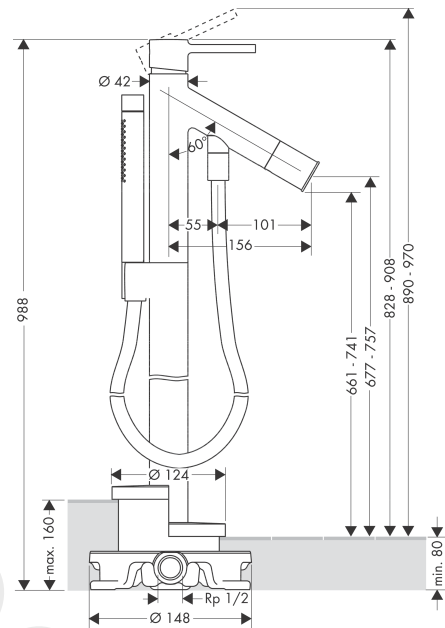

## product features

- consists of: single lever bath mixer floor standing, baton hand shower, shower holder
- 2 functions
- projection: 156 mm
- spray type mixer: normal spray
- spray type hand shower: Rain, Mono
- maximum flow rate at 3 bar: 18 l/min
- flow rate for bath spout at 3 bar: 18 l/min
- flow rate of hand shower at 3 bar: 15 l/min
- ceramic cartridge
- temperature limitation adjustable
- diverter with automatic resetting
- non-return valve
- suitable for continuous flow water heaters
- connection dimension: DN15
- connection type: basic set
- floor standing
- min. operating pressure: 1 bar
- max. operating pressure: 10 bar
- WRAS 2110036 - Approval letter

## Technology

**AXOR Starck**  
**Single lever bath mixer floor-standing with pin handle**  
 Finish: **Polished Brass** Article Number: **10456930**

## Scale drawing

## Spare part list

Year of production: >11/16

Pos.		Article Number	Price	PU
1	handle	10093930	£ 118,50	1
2	screw cover	96762000	£ 3,30	1
3	flange	96763930	£ 13,50	1
4	O-ring 33x2	98154000	£ 3,30	1
5	nut	97209000	£ 16,10	1
6	O-ring 35x2	92604000	£ 6,10	1
7	cartridge, assy	92730000	£ 35,00	1
8	selector assy	96294930	£ 259,50	1
9	selector	96297000	£ 35,00	1
10	O-ring 16x2	98133000	£ 3,30	1
11	O-ring 24x2	98388000	£ 3,30	1
12	aerator M30x1 (25 l/min)	96296930	£ 64,50	1
13	special tool set	58085000	£ 9,00	1
14	O-ring 13x2	98128000	£ 3,30	1
15	connecting thread	97527930	£ 52,50	1
16	set of non return valves DW 15	94074000	£ 16,10	1
17	handshower	28532930	-	1
18	filter packing	94246000	£ 3,30	1
19	shower holder, assy	96295930	£ 52,50	1
20	shower hose 1,25 m	28282930	£ 173,00	1
21	hexagon socket screw M10x35	97670000	£ 16,10	1
22	O-ring 9x1,5	98117000	£ 3,30	1
23	O-ring 44x2,5	98162000	£ 3,30	1
24	O-ring 29x3	98371000	£ 6,10	1
25	O-ring 7x2	98419000	£ 3,30	1
26	extension set 60 mm	97686000	£ 320,00	1
27	extension for diverter 60 mm	10981930	£ 592,50	1
28	extension for diverter 20 mm	10983930	£ 555,00	1
a	concealed item	10452180	£ 575,00	1