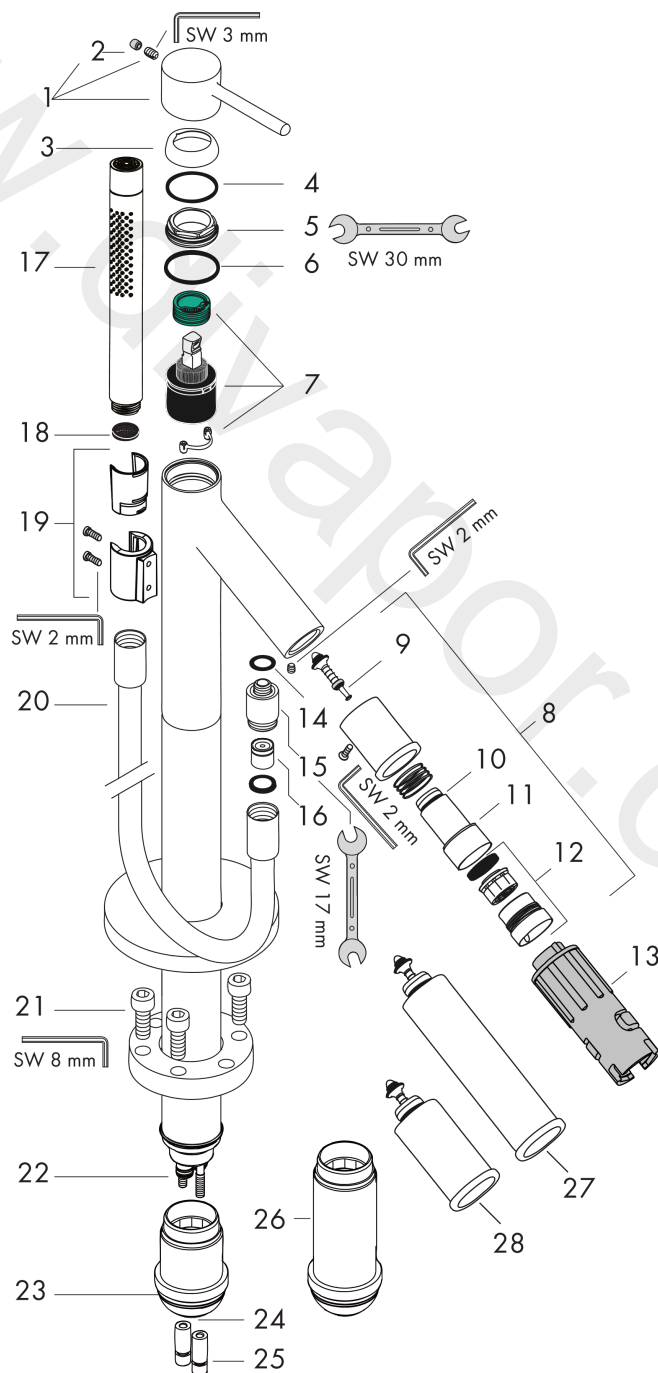

## Flowchart

The consumption was measured in combination with the appropriate fittings (thermostat/mixer/in-wall valve) to reflect actual application in practice.

**AXOR Starck**  
**Single lever bath mixer floor-standing with pin handle**  
Finish: **Polished Nickel** Article Number: **10456830**

## Installation examples

**AXOR Starck**  
**Single lever bath mixer floor-standing with pin handle**  
 Finish: **Polished Nickel** Article Number: **10456830**

## Exploded Drawing

Year of production: >11/16

**AXOR Starck**  
**Single lever bath mixer floor-standing with pin handle**  
 Finish: **Polished Nickel** Article Number: **10456830**

## Spare part list

Year of production: >11/16

Pos.		Article Number	Price	PU
1	handle	10093830	£ 118,50	1
2	screw cover	96762000	£ 3,30	1
3	flange	96763830	£ 13,50	1
4	O-ring 33x2	98154000	£ 3,30	1
5	nut	97209000	£ 16,10	1
6	O-ring 35x2	92604000	£ 6,10	1
7	cartridge, assy	92730000	£ 35,00	1
8	selector assy	96294830	£ 259,50	1
9	selector	96297000	£ 35,00	1
10	O-ring 16x2	98133000	£ 3,30	1
11	O-ring 24x2	98388000	£ 3,30	1
12	aerator M30x1 (25 l/min)	96296830	£ 64,50	1
13	special tool set	58085000	£ 9,00	1
14	O-ring 13x2	98128000	£ 3,30	1
15	connecting thread	97527830	£ 52,50	1
16	set of non return valves DW 15	94074000	£ 16,10	1
17	handshower	28532830	£ 334,44	1
18	filter packing	94246000	£ 3,30	1
19	shower holder, assy	96295830	£ 52,50	1
20	shower hose 1,25 m	28282830	£ 100,44	1
21	hexagon socket screw M10x35	97670000	£ 16,10	1
22	O-ring 9x1,5	98117000	£ 3,30	1
23	O-ring 44x2,5	98162000	£ 3,30	1
24	O-ring 29x3	98371000	£ 6,10	1
25	O-ring 7x2	98419000	£ 3,30	1
26	extension set 60 mm	97686000	£ 320,00	1
27	extension for diverter 60 mm	10981830	£ 592,50	1
28	extension for diverter 20 mm	10983830	£ 555,00	1
a	concealed item	10452180	£ 575,00	1