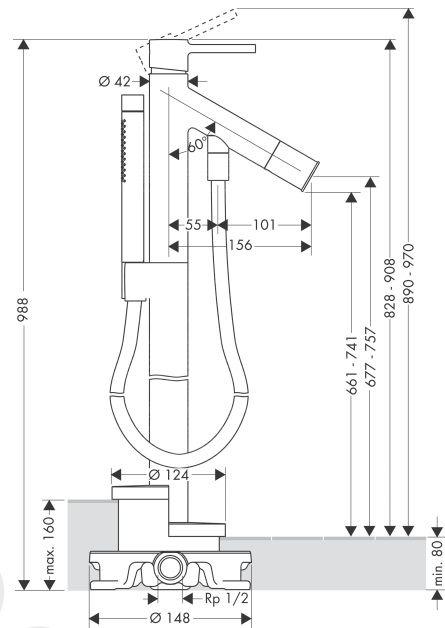

## product features

- consists of: single lever bath mixer floor standing, baton hand shower, shower holder
- 2 functions
- projection: 156 mm
- spray type mixer: normal spray
- spray type hand shower: Rain, Mono
- maximum flow rate at 3 bar: 18 l/min
- flow rate for bath spout at 3 bar: 18 l/min
- flow rate of hand shower at 3 bar: 15 l/min
- ceramic cartridge
- temperature limitation adjustable
- diverter with automatic resetting
- non-return valve
- suitable for continuous flow water heaters
- connection dimension: DN15
- connection type: basic set
- floor standing
- min. operating pressure: 1 bar
- max. operating pressure: 10 bar
- WRAS 2110036 - Approval letter

## Technology

**AXOR Starck**  
**Single lever bath mixer floor-standing with pin handle**  
 Finish: **Polished Nickel**    Article Number: **10456830**

## Scale drawing