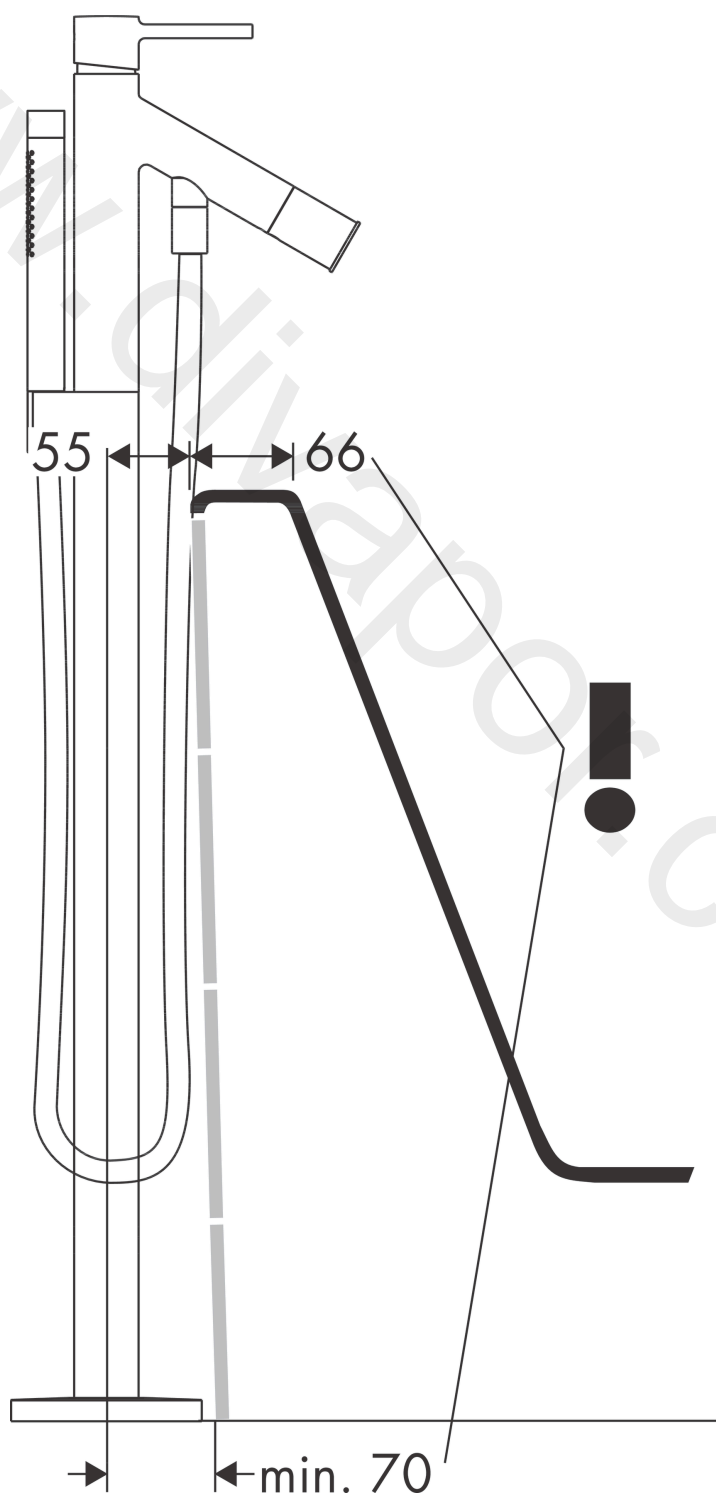

AXOR Starck
Single lever bath mixer floor-standing with pin handle
Finish: **Polished Nickel** Article Number: **10456830**

Installation examples