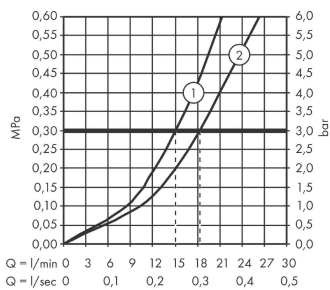

Flowchart

- ① Hand shower
- ② Bath spout

The consumption was measured in combination with the appropriate fittings (thermostat/mixer/in-wall valve) to reflect actual application in practice.