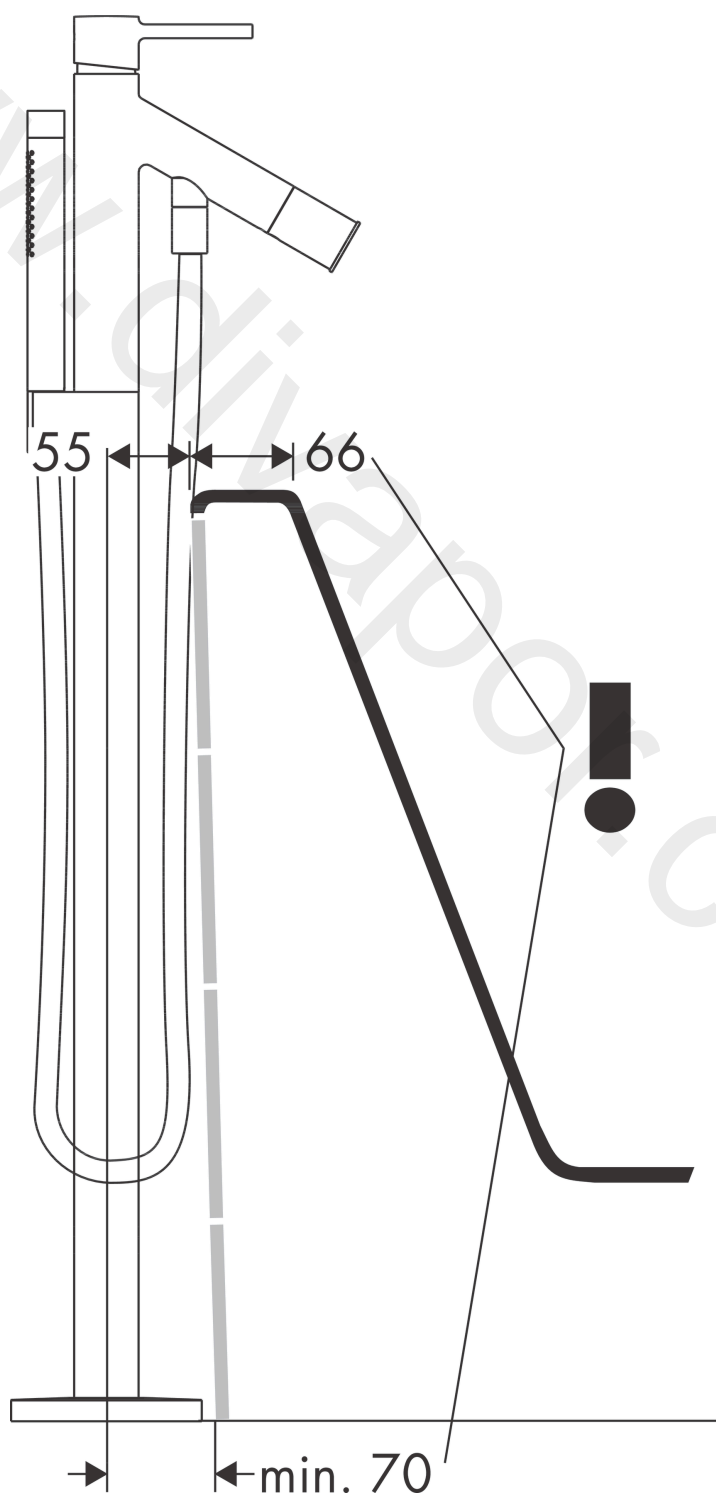

AXOR Starck
Single lever bath mixer floor-standing with pin handle
Finish: **Stainless Steel Optic** Article Number: **10456800**

Installation examples