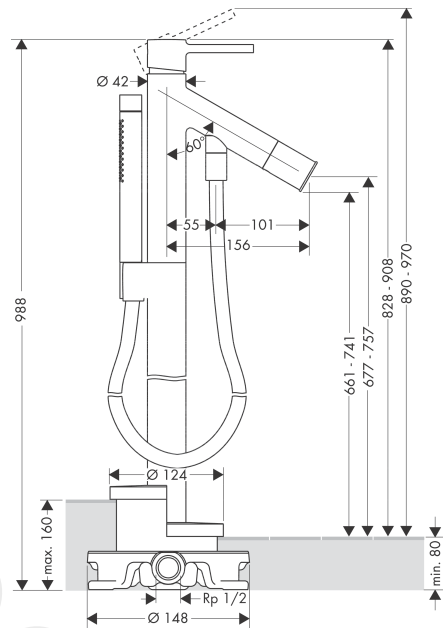

Scale drawing