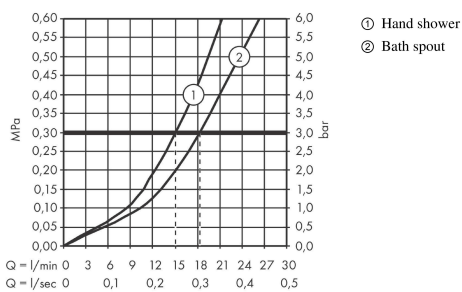

Flowchart

The consumption was measured in combination with the appropriate fittings (thermostat/mixer/in-wall valve) to reflect actual application in practice.