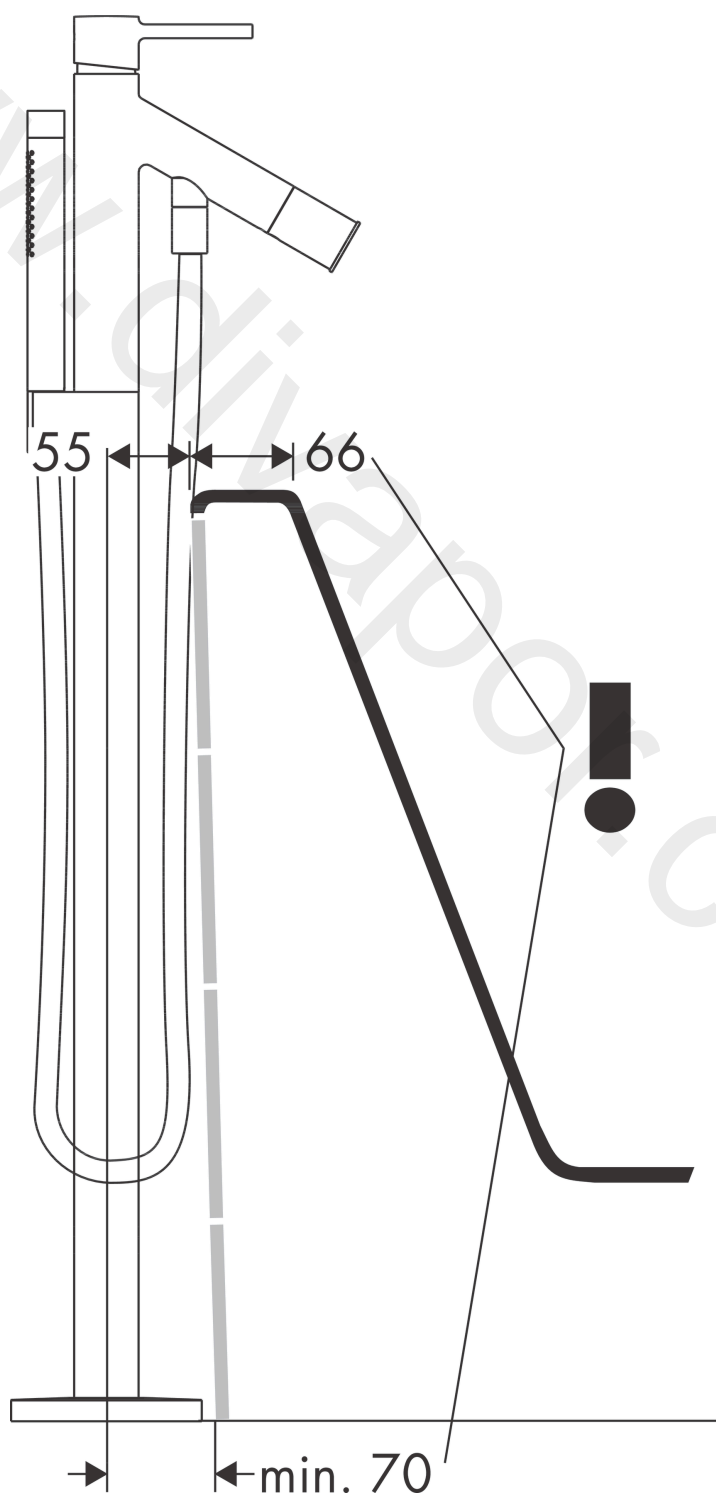

Installation examples

AXOR Starck
Single lever bath mixer floor-standing with pin handle
 Finish: **Brushed Black Chrome** Article Number: **10456340**

Spare part list

Year of production: >11/16

Pos.		Article Number	Price	PU
1	handle	10093340	£ 118,50	1
2	screw cover	96762000	£ 3,30	1
3	flange	96763340	£ 13,50	1
4	O-ring 33x2	98154000	£ 3,30	1
5	nut	97209000	£ 16,10	1
6	O-ring 35x2	92604000	£ 6,10	1
7	cartridge, assy	92730000	£ 35,00	1
8	selector assy	96294340	£ 260,00	1
9	selector	96297000	£ 35,00	1
10	O-ring 16x2	98133000	£ 3,30	1
11	O-ring 24x2	98388000	£ 3,30	1
12	aerator M30x1 (25 l/min)	96296340	£ 64,50	1
13	special tool set	58085000	£ 9,00	1
14	O-ring 13x2	98128000	£ 3,30	1
15	connecting thread	97527340	£ 52,50	1
16	set of non return valves DW 15	94074000	£ 16,10	1
17	handshower	28532340	£ 334,44	1
18	filter packing	94246000	£ 3,30	1
19	shower holder, assy	96295340	£ 51,00	1
20	shower hose 1,25 m	28282340	£ 100,44	1
21	hexagon socket screw M10x35	97670000	£ 16,10	1
22	O-ring 9x1,5	98117000	£ 3,30	1
23	O-ring 44x2,5	98162000	£ 3,30	1
24	O-ring 29x3	98371000	£ 6,10	1
25	O-ring 7x2	98419000	£ 3,30	1
26	extension set 60 mm	97686000	£ 320,00	1
27	extension for diverter 60 mm	10981340	£ 592,56	1
28	extension for diverter 20 mm	10983340	£ 555,00	1
a	concealed item	10452180	£ 575,00	1