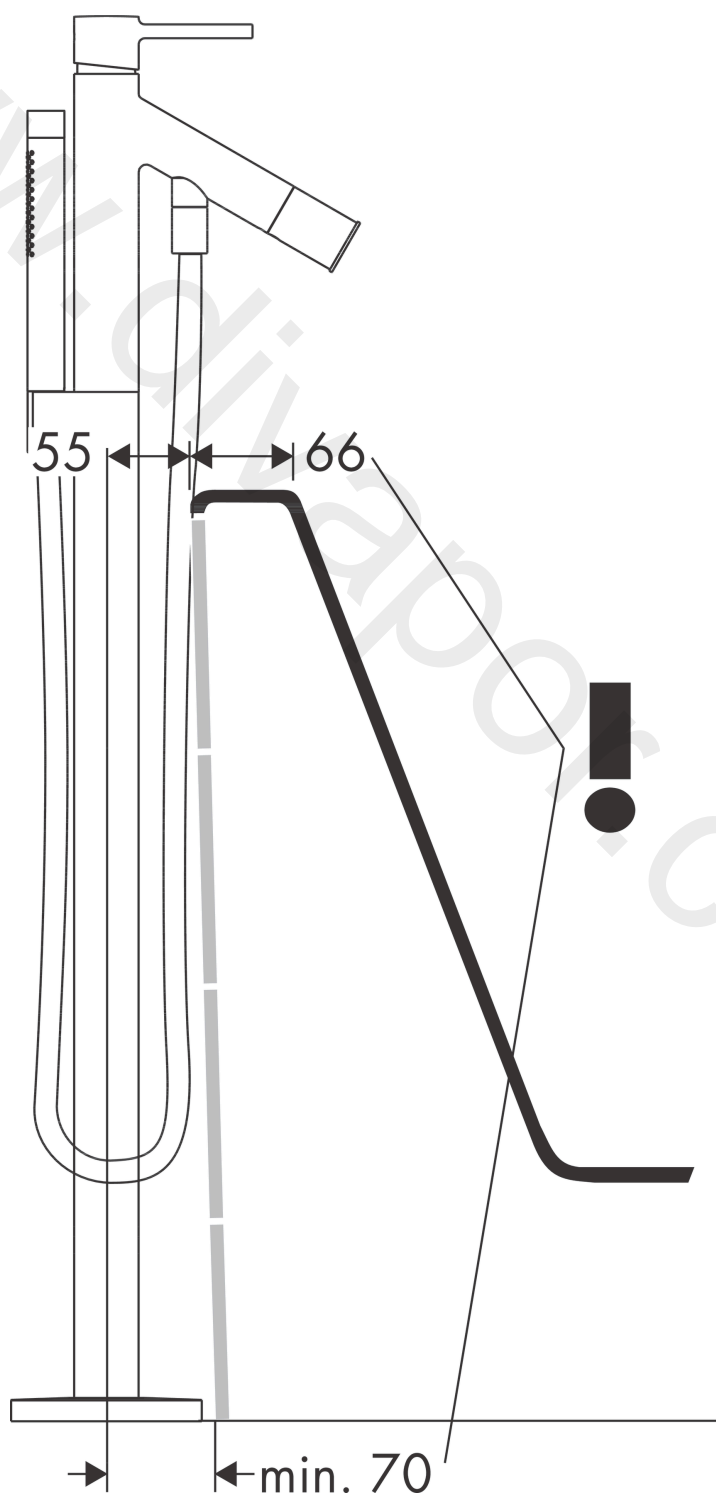

AXOR Starck
Single lever bath mixer floor-standing with pin handle
Finish: **Polished Black Chrome** Article Number: **10456330**

Installation examples