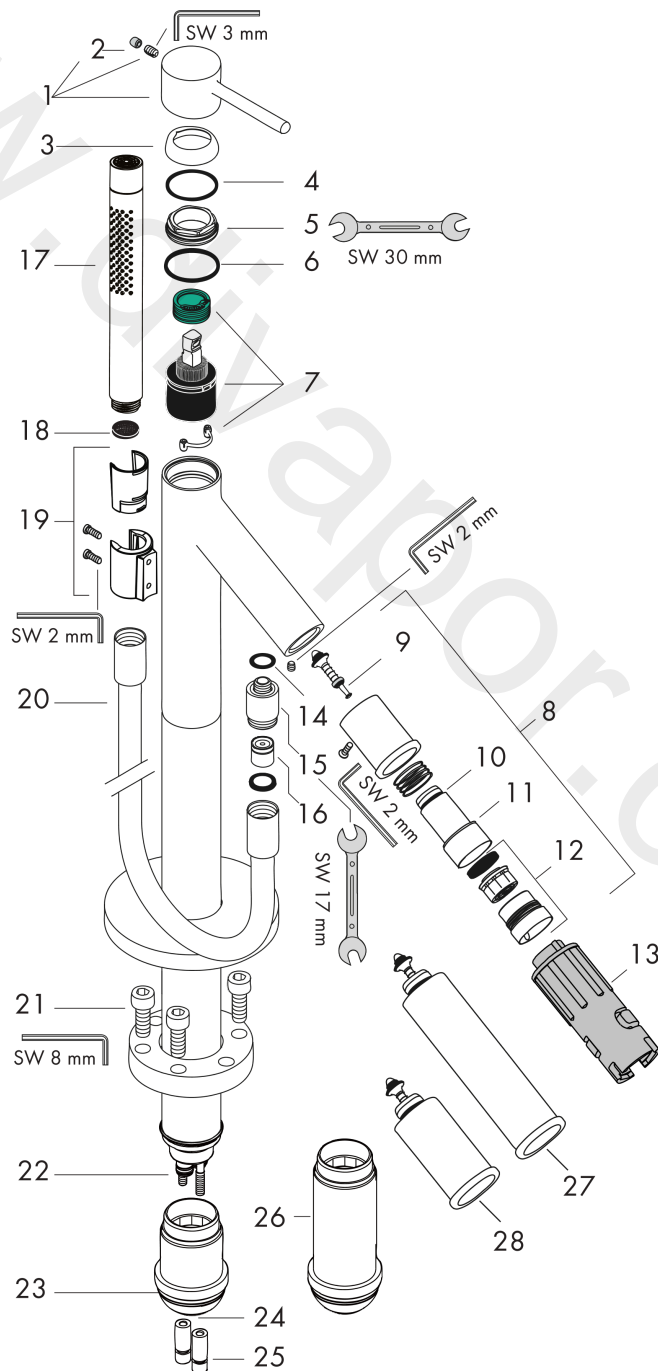

AXOR Starck
Single lever bath mixer floor-standing with pin handle
Finish: **Polished Black Chrome** Article Number: **10456330**

Exploded Drawing

Year of production: >11/16

AXOR Starck
Single lever bath mixer floor-standing with pin handle
Finish: **Polished Black Chrome** Article Number: **10456330**

Spare part list

Year of production: >11/16

Pos.		Article Number	Price	PU
1	handle	10093330	£ 118,50	1
2	screw cover	96762000	£ 3,30	1
3	flange	96763330	£ 13,50	1
4	O-ring 33x2	98154000	£ 3,30	1
5	nut	97209000	£ 16,10	1
6	O-ring 35x2	92604000	£ 6,10	1
7	cartridge, assy	92730000	£ 35,00	1
8	selector assy	96294330	£ 259,50	1
9	selector	96297000	£ 35,00	1
10	O-ring 16x2	98133000	£ 3,30	1
11	O-ring 24x2	98388000	£ 3,30	1
12	aerator M30x1 (25 l/min)	96296330	£ 64,50	1
13	special tool set	58085000	£ 9,00	1
14	O-ring 13x2	98128000	£ 3,30	1
15	connecting thread	97527330	£ 52,50	1
16	set of non return valves DW 15	94074000	£ 16,10	1
17	handshower	28532330	£ 334,44	1
18	filter packing	94246000	£ 3,30	1
19	shower holder, assy	96295330	£ 52,50	1
20	shower hose 1,25 m	28282330	£ 100,44	1
21	hexagon socket screw M10x35	97670000	£ 16,10	1
22	O-ring 9x1,5	98117000	£ 3,30	1
23	O-ring 44x2,5	98162000	£ 3,30	1
24	O-ring 29x3	98371000	£ 6,10	1
25	O-ring 7x2	98419000	£ 3,30	1
26	extension set 60 mm	97686000	£ 320,00	1
27	extension for diverter 60 mm	10981330	£ 592,50	1
28	extension for diverter 20 mm	10983330	£ 555,00	1
a	concealed item	10452180	£ 575,00	1