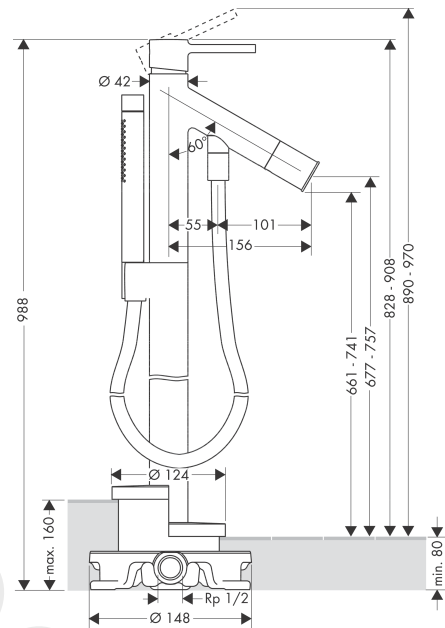

## product features

- consists of: single lever bath mixer floor standing, baton hand shower, shower holder
- 2 functions
- projection: 156 mm
- spray type mixer: normal spray
- spray type hand shower: Rain, Mono
- maximum flow rate at 3 bar: 18 l/min
- flow rate for bath spout at 3 bar: 18 l/min
- flow rate of hand shower at 3 bar: 15 l/min
- ceramic cartridge
- temperature limitation adjustable
- diverter with automatic resetting
- non-return valve
- suitable for continuous flow water heaters
- connection dimension: DN15
- connection type: basic set
- floor standing
- min. operating pressure: 1 bar
- max. operating pressure: 10 bar
- WRAS 2110036 - Approval letter

## Technology

**AXOR Starck**  
**Single lever bath mixer floor-standing with pin handle**  
 Finish: **Polished Black Chrome** Article Number: **10456330**

## Scale drawing