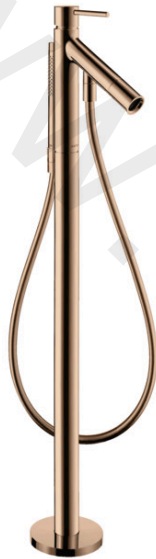

AXOR Starck
Single lever bath mixer floor-standing with pin handle
 Finish: **Polished Red Gold** Article Number: **10456300**

product features

- consists of: single lever bath mixer floor standing, baton hand shower, shower holder
- 2 functions
- projection: 156 mm
- spray type mixer: normal spray
- spray type hand shower: Rain, Mono
- maximum flow rate at 3 bar: 18 l/min
- flow rate for bath spout at 3 bar: 18 l/min
- flow rate of hand shower at 3 bar: 15 l/min
- ceramic cartridge
- temperature limitation adjustable
- diverter with automatic resetting
- non-return valve
- suitable for continuous flow water heaters
- connection dimension: DN15
- connection type: basic set
- floor standing
- min. operating pressure: 1 bar
- max. operating pressure: 10 bar
- WRAS 2110036 - Approval letter

Article Details

Price excl. VAT 2.425,00 £

Technology

AXOR Starck
Single lever bath mixer floor-standing with pin handle
 Finish: **Polished Red Gold** Article Number: **10456300**

Product image

Scale drawing

AXOR Starck
Single lever bath mixer floor-standing with pin handle
Finish: **Polished Red Gold** Article Number: **10456300**

Installation examples

AXOR Starck
Single lever bath mixer floor-standing with pin handle
 Finish: **Polished Red Gold** Article Number: **10456300**

Exploded Drawing

Year of production: >11/16

AXOR Starck
Single lever bath mixer floor-standing with pin handle
 Finish: **Polished Red Gold** Article Number: **10456300**

Spare part list

Year of production: >11/16