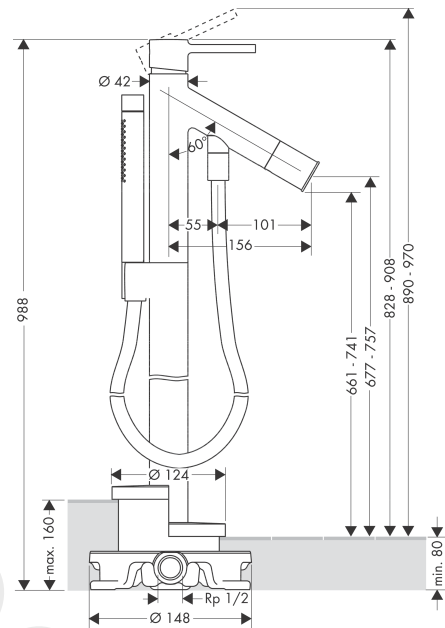

AXOR Starck
Single lever bath mixer floor-standing with pin handle
 Finish: **Polished Red Gold** Article Number: **10456300**

product features

- consists of: single lever bath mixer floor standing, baton hand shower, shower holder
- 2 functions
- projection: 156 mm
- spray type mixer: normal spray
- spray type hand shower: Rain, Mono
- maximum flow rate at 3 bar: 18 l/min
- flow rate for bath spout at 3 bar: 18 l/min
- flow rate of hand shower at 3 bar: 15 l/min
- ceramic cartridge
- temperature limitation adjustable
- diverter with automatic resetting
- non-return valve
- suitable for continuous flow water heaters
- connection dimension: DN15
- connection type: basic set
- floor standing
- min. operating pressure: 1 bar
- max. operating pressure: 10 bar
- WRAS 2110036 - Approval letter

Flowchart

- ① Hand shower
- ② Bath spout

Q = l/min 0 3 6 9 12 15 18 21 24 27 30
 Q = l/sec 0 0,1 0,2 0,3 0,4 0,5

The consumption was measured in combination with the appropriate fittings (thermostat/mixer/in-wall valve) to reflect actual application in practice.