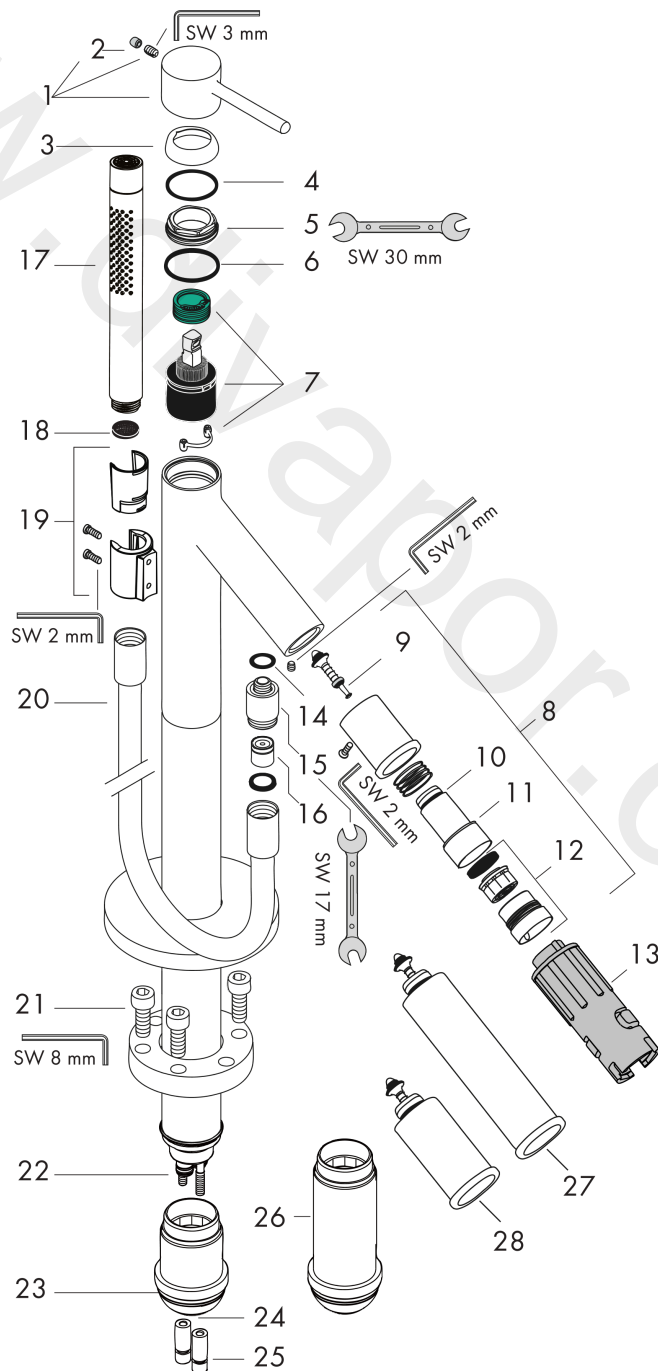

AXOR Starck
Single lever bath mixer floor-standing with pin handle
Finish: **Polished Red Gold** Article Number: **10456300**

Exploded Drawing

Year of production: >11/16

AXOR Starck
Single lever bath mixer floor-standing with pin handle
Finish: **Polished Red Gold** Article Number: **10456300**

Spare part list

Year of production: >11/16

Pos.		Article Number	Price	PU
1	handle	10093300	£ 118,50	1
2	screw cover	96762000	£ 3,30	1
3	flange	96763300	£ 13,50	1
4	O-ring 33x2	98154000	£ 3,30	1
5	nut	97209000	£ 16,10	1
6	O-ring 35x2	92604000	£ 6,10	1
7	cartridge, assy	92730000	£ 35,00	1
8	selector assy	96294300	£ 260,00	1
9	selector	96297000	£ 35,00	1
10	O-ring 16x2	98133000	£ 3,30	1
11	O-ring 24x2	98388000	£ 3,30	1
12	aerator M30x1 (25 l/min)	96296300	£ 64,00	1
13	special tool set	58085000	£ 9,00	1
14	O-ring 13x2	98128000	£ 3,30	1
15	connecting thread	97527300	£ 52,50	1
16	set of non return valves DW 15	94074000	£ 16,10	1
17	handshower	28532300	£ 334,44	1
18	filter packing	94246000	£ 3,30	1
19	shower holder, assy	96295300	£ 51,00	1
20	shower hose 1,25 m	28282300	£ 100,44	1
21	hexagon socket screw M10x35	97670000	£ 16,10	1
22	O-ring 9x1,5	98117000	£ 3,30	1
23	O-ring 44x2,5	98162000	£ 3,30	1
24	O-ring 29x3	98371000	£ 6,10	1
25	O-ring 7x2	98419000	£ 3,30	1
26	extension set 60 mm	97686000	£ 320,00	1
27	extension for diverter 60 mm	10981300	£ 592,50	1
28	extension for diverter 20 mm	10983300	£ 555,00	1
a	concealed item	10452180	£ 575,00	1