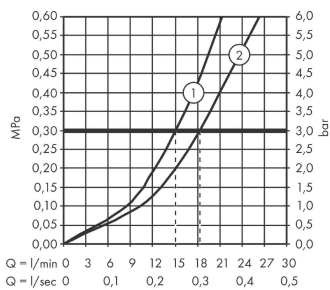

Flowchart

- ① Hand shower
- ② Bath spout

Q = l/min 0 3 6 9 12 15 18 21 24 27 30
 Q = l/sec 0 0,1 0,2 0,3 0,4 0,5

The consumption was measured in combination with the appropriate fittings (thermostat/mixer/in-wall valve) to reflect actual application in practice.