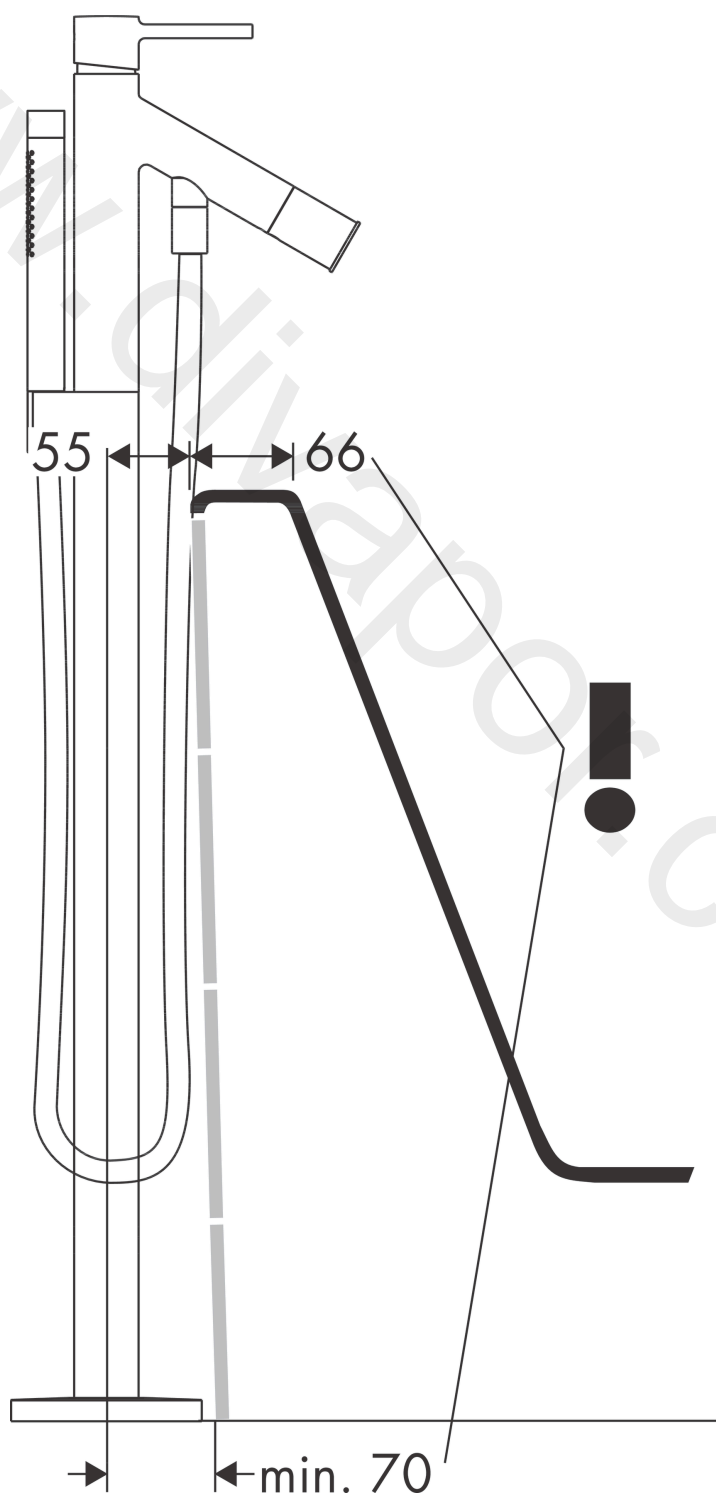

AXOR Starck
Single lever bath mixer floor-standing with pin handle
Finish: **Polished Red Gold** Article Number: **10456300**

Installation examples