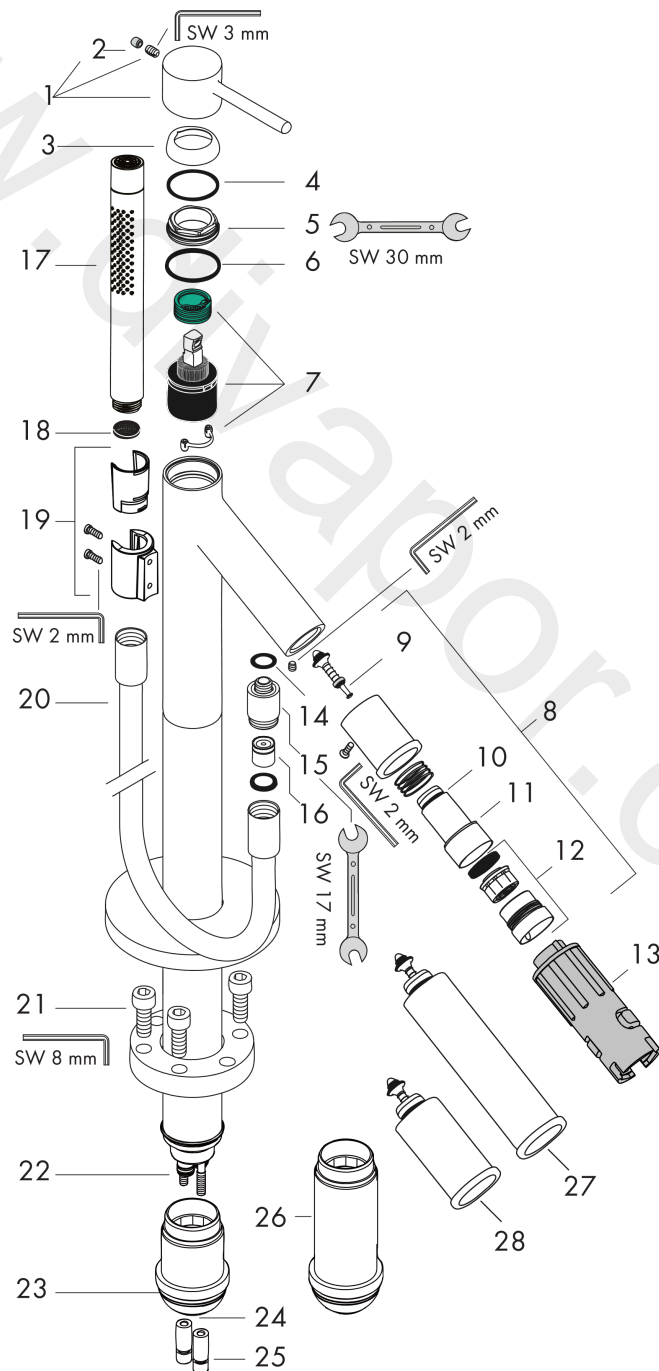

AXOR Starck
Single lever bath mixer floor-standing with pin handle
Finish: **Brushed Chrome** Article Number: **10456260**

Exploded Drawing

Year of production: >11/16

AXOR Starck
Single lever bath mixer floor-standing with pin handle
Finish: **Brushed Chrome** Article Number: **10456260**

Spare part list

Year of production: >11/16

Pos.		Article Number	Price	PU
1	handle	10093260	£ 118,50	1
2	screw cover	96762000	£ 3,30	1
3	flange	96763260	£ 13,50	1
4	O-ring 33x2	98154000	£ 3,30	1
5	nut	97209000	£ 16,10	1
6	O-ring 35x2	92604000	£ 6,10	1
7	cartridge, assy	92730000	£ 35,00	1
8	selector assy	96294260	£ 260,00	1
9	selector	96297000	£ 35,00	1
10	O-ring 16x2	98133000	£ 3,30	1
11	O-ring 24x2	98388000	£ 3,30	1
12	aerator M30x1 (25 l/min)	96296260	£ 64,50	1
13	special tool set	58085000	£ 9,00	1
14	O-ring 13x2	98128000	£ 3,30	1
15	connecting thread	97527260	£ 52,50	1
16	set of non return valves DW 15	94074000	£ 16,10	1
17	handshower	28532260	£ 334,44	1
18	filter packing	94246000	£ 3,30	1
19	shower holder, assy	96295260	£ 52,50	1
20	shower hose 1,25 m	28282260	£ 100,44	1
21	hexagon socket screw M10x35	97670000	£ 16,10	1
22	O-ring 9x1,5	98117000	£ 3,30	1
23	O-ring 44x2,5	98162000	£ 3,30	1
24	O-ring 29x3	98371000	£ 6,10	1
25	O-ring 7x2	98419000	£ 3,30	1
26	extension set 60 mm	97686000	£ 320,00	1
27	extension for diverter 60 mm	10981260	£ 592,50	1
28	extension for diverter 20 mm	10983260	£ 555,00	1
a	concealed item	10452180	£ 575,00	1