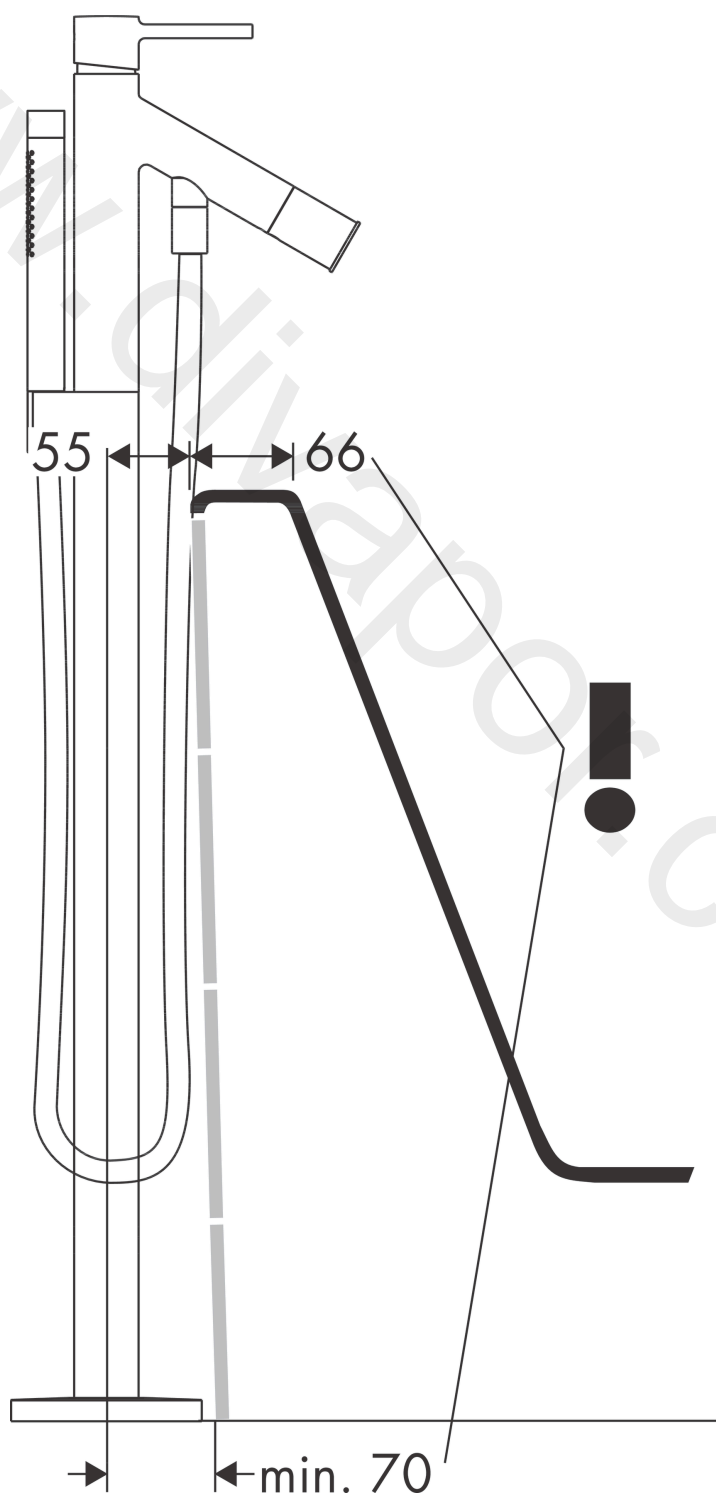

AXOR Starck
Single lever bath mixer floor-standing with pin handle
Finish: **Brushed Chrome** Article Number: **10456260**

Installation examples