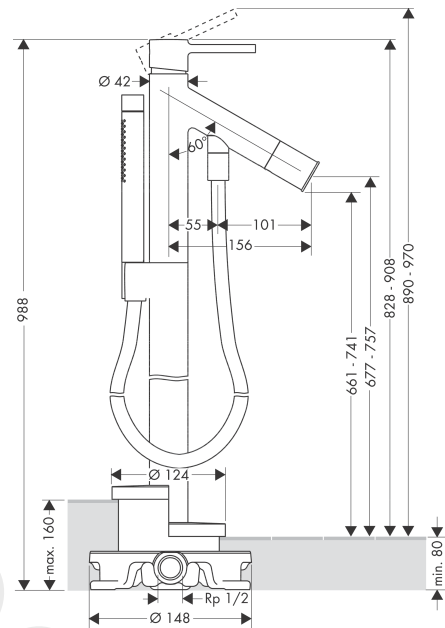

## product features

- consists of: single lever bath mixer floor standing, baton hand shower, shower holder
- 2 functions
- projection: 156 mm
- spray type mixer: normal spray
- spray type hand shower: Rain, Mono
- maximum flow rate at 3 bar: 18 l/min
- flow rate for bath spout at 3 bar: 18 l/min
- flow rate of hand shower at 3 bar: 15 l/min
- ceramic cartridge
- temperature limitation adjustable
- diverter with automatic resetting
- non-return valve
- suitable for continuous flow water heaters
- connection dimension: DN15
- connection type: basic set
- floor standing
- min. operating pressure: 1 bar
- max. operating pressure: 10 bar
- WRAS 2110036 - Approval letter

## Technology

**AXOR Starck**  
**Single lever bath mixer floor-standing with pin handle**  
 Finish: **Brushed Chrome** Article Number: **10456260**

## Scale drawing

## Flowchart

- ① Hand shower
- ② Bath spout

Q = l/min 0 3 6 9 12 15 18 21 24 27 30  
 Q = l/sec 0 0,1 0,2 0,3 0,4 0,5

The consumption was measured in combination with the appropriate fittings (thermostat/mixer/in-wall valve) to reflect actual application in practice.