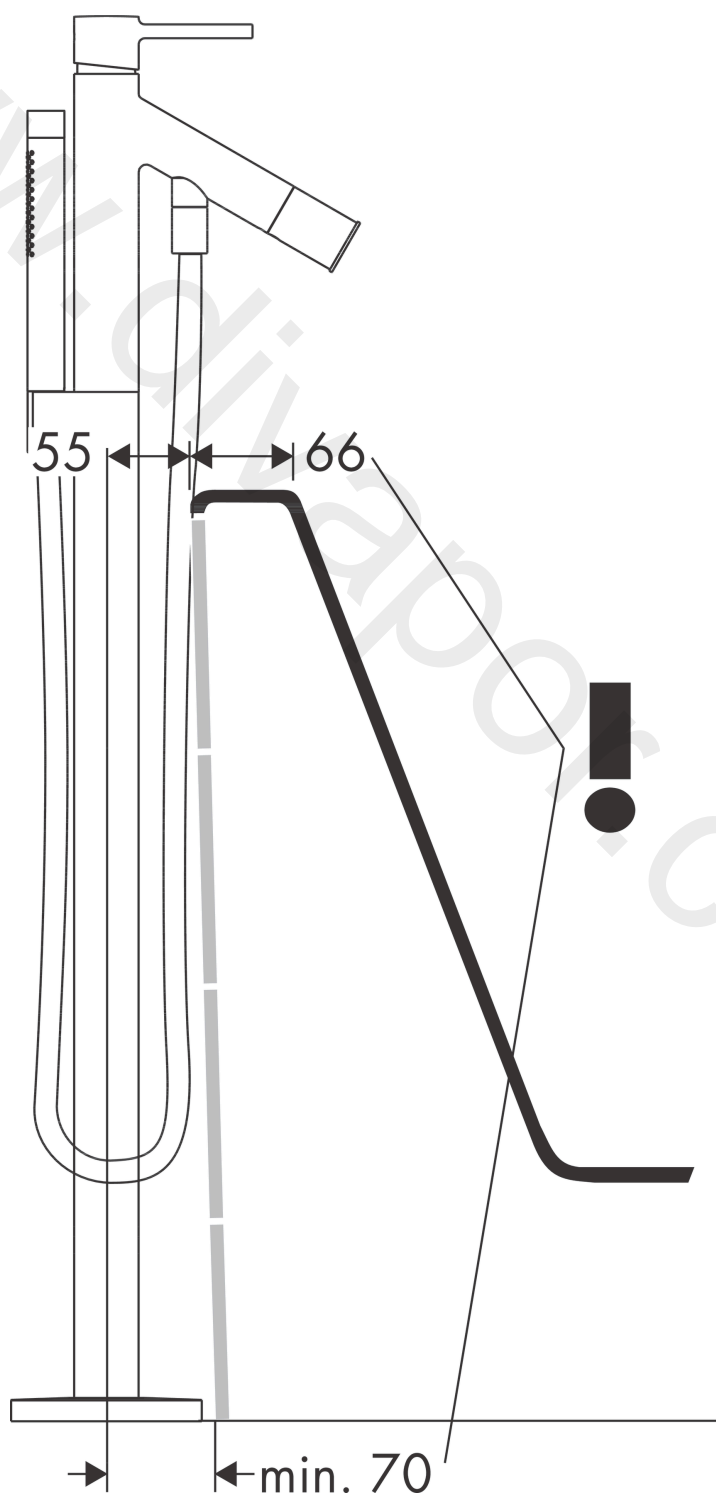

AXOR Starck
Single lever bath mixer floor-standing with pin handle
Finish: **Brushed Gold Optic** Article Number: **10456250**

Installation examples