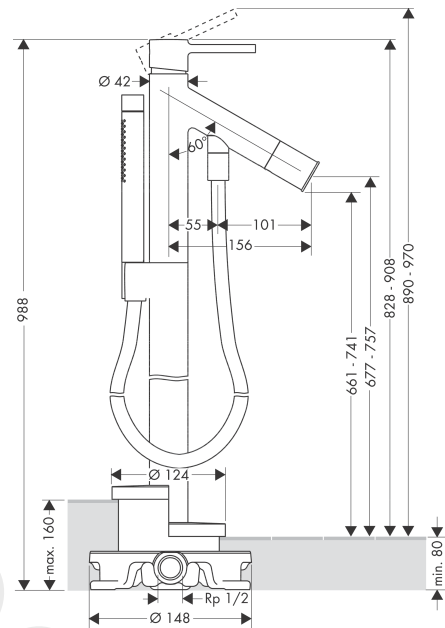

AXOR Starck
Single lever bath mixer floor-standing with pin handle
 Finish: **Brushed Gold Optic** Article Number: **10456250**

product features

- consists of: single lever bath mixer floor standing, baton hand shower, shower holder
- 2 functions
- projection: 156 mm
- spray type mixer: normal spray
- spray type hand shower: Rain, Mono
- maximum flow rate at 3 bar: 18 l/min
- flow rate for bath spout at 3 bar: 18 l/min
- flow rate of hand shower at 3 bar: 15 l/min
- ceramic cartridge
- temperature limitation adjustable
- diverter with automatic resetting
- non-return valve
- suitable for continuous flow water heaters
- connection dimension: DN15
- connection type: basic set
- floor standing
- min. operating pressure: 1 bar
- max. operating pressure: 10 bar
- WRAS 2110036 - Approval letter

Flowchart

- ① Hand shower
- ② Bath spout

The consumption was measured in combination with the appropriate fittings (thermostat/mixer/in-wall valve) to reflect actual application in practice.

AXOR Starck
Single lever bath mixer floor-standing with pin handle
Finish: **Brushed Gold Optic** Article Number: **10456250**