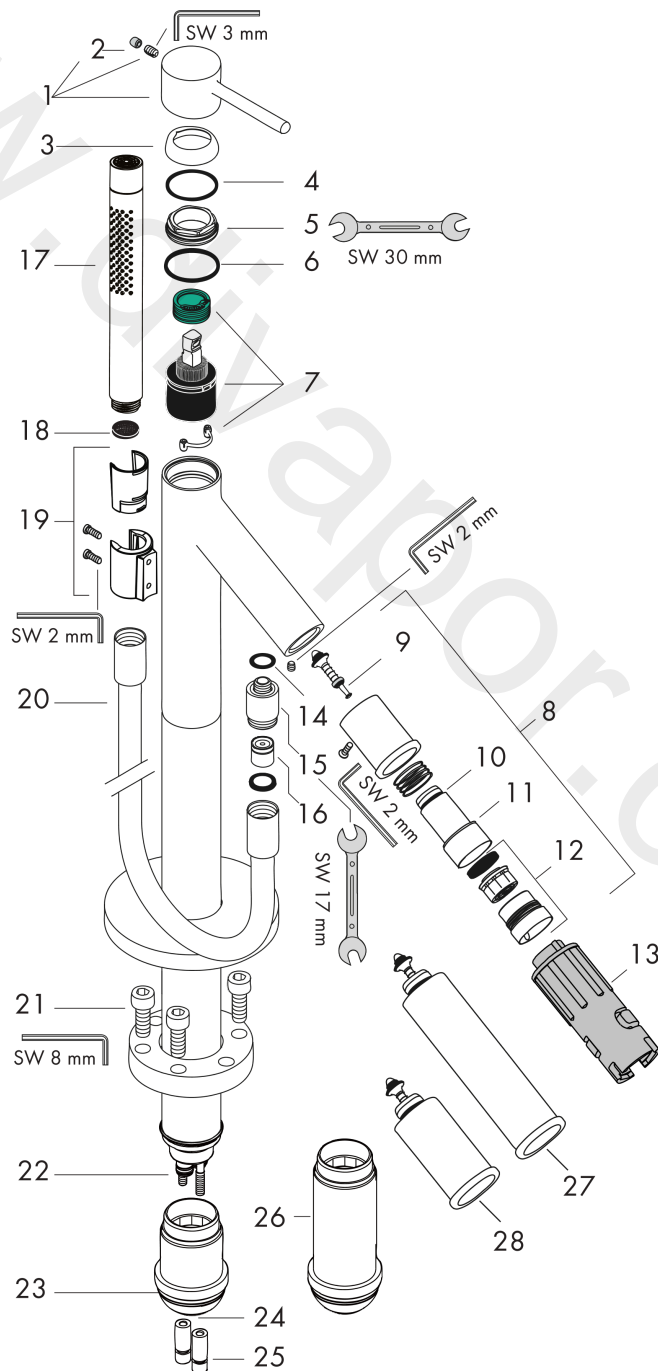

AXOR Starck
Single lever bath mixer floor-standing with pin handle
Finish: **Brushed Gold Optic** Article Number: **10456250**

Exploded Drawing

Year of production: >11/16

AXOR Starck
Single lever bath mixer floor-standing with pin handle
Finish: **Brushed Gold Optic** Article Number: **10456250**

Spare part list

Year of production: >11/16

Pos.		Article Number	Price	PU
1	handle	10093250	£ 118,50	1
2	screw cover	96762000	£ 3,30	1
3	flange	96763250	£ 13,50	1
4	O-ring 33x2	98154000	£ 3,30	1
5	nut	97209000	£ 16,10	1
6	O-ring 35x2	92604000	£ 6,10	1
7	cartridge, assy	92730000	£ 35,00	1
8	selector assy	96294250	£ 259,50	1
9	selector	96297000	£ 35,00	1
10	O-ring 16x2	98133000	£ 3,30	1
11	O-ring 24x2	98388000	£ 3,30	1
12	aerator M30x1 (25 l/min)	96296250	£ 64,50	1
13	special tool set	58085000	£ 9,00	1
14	O-ring 13x2	98128000	£ 3,30	1
15	connecting thread	97527250	£ 52,50	1
16	set of non return valves DW 15	94074000	£ 16,10	1
17	handshower	28532250	£ 334,44	1
18	filter packing	94246000	£ 3,30	1
19	shower holder, assy	96295250	£ 52,50	1
20	shower hose 1,25 m	28282250	£ 100,44	1
21	hexagon socket screw M10x35	97670000	£ 16,10	1
22	O-ring 9x1,5	98117000	£ 3,30	1
23	O-ring 44x2,5	98162000	£ 3,30	1
24	O-ring 29x3	98371000	£ 6,10	1
25	O-ring 7x2	98419000	£ 3,30	1
26	extension for diverter 60 mm	10981250	£ 592,50	1
27	extension for diverter 20 mm	10983250	£ 555,00	1
28	extension set 60 mm	97686000	£ 320,00	1
a	concealed item	10452180	£ 575,00	1