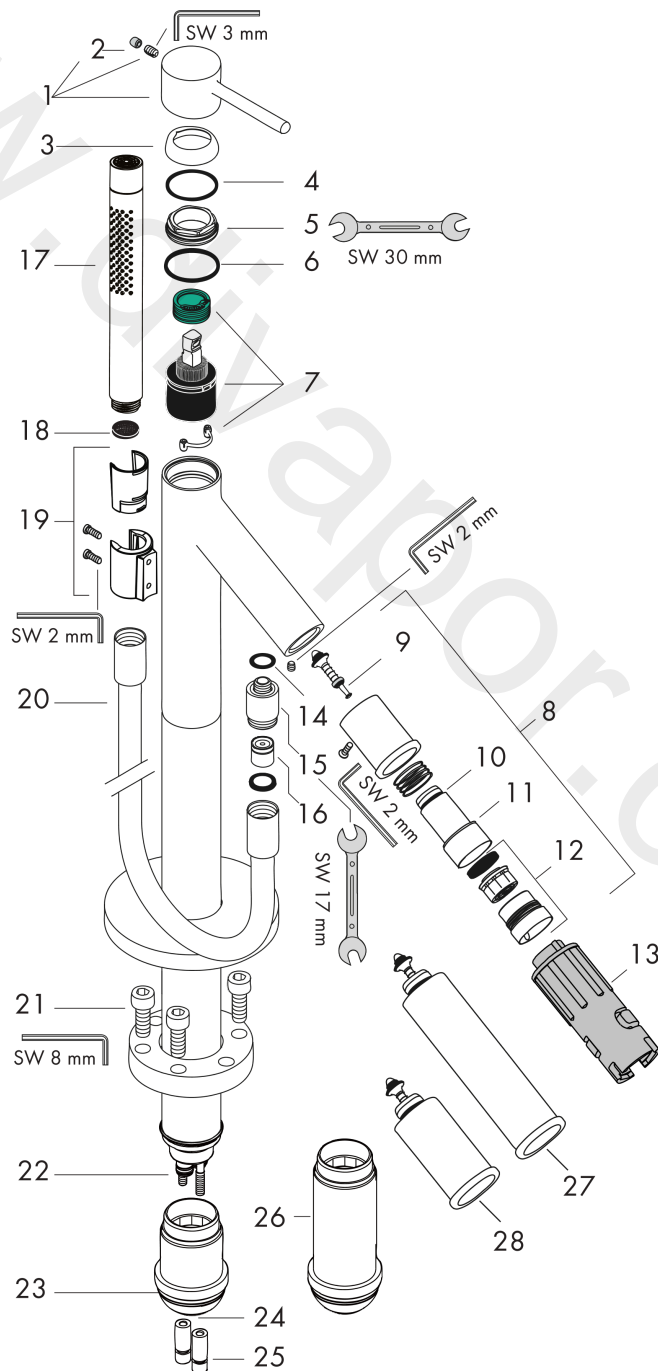

AXOR Starck
Single lever bath mixer floor-standing with pin handle
Finish: **Brushed Bronze** Article Number: **10456140**

Exploded Drawing

Year of production: >11/16

AXOR Starck
Single lever bath mixer floor-standing with pin handle
Finish: **Brushed Bronze** Article Number: **10456140**

Spare part list

Year of production: >11/16

Pos.		Article Number	Price	PU
1	handle	10093140	£ 118,00	1
2	screw cover	96762000	£ 3,30	1
3	flange	96763140	£ 13,50	1
4	O-ring 33x2	98154000	£ 3,30	1
5	nut	97209000	£ 16,10	1
6	O-ring 35x2	92604000	£ 6,10	1
7	cartridge, assy	92730000	£ 35,00	1
8	selector assy	96294140	£ 259,50	1
9	selector	96297000	£ 35,00	1
10	O-ring 16x2	98133000	£ 3,30	1
11	O-ring 24x2	98388000	£ 3,30	1
12	aerator M30x1 (25 l/min)	96296140	£ 64,50	1
13	special tool set	58085000	£ 9,00	1
14	O-ring 13x2	98128000	£ 3,30	1
15	connecting thread	97527140	£ 52,50	1
16	set of non return valves DW 15	94074000	£ 16,10	1
17	handshower	28532140	£ 334,44	1
18	filter packing	94246000	£ 3,30	1
19	shower holder, assy	96295140	£ 51,00	1
20	shower hose 1,25 m	28282140	£ 100,44	1
21	hexagon socket screw M10x35	97670000	£ 16,10	1
22	O-ring 9x1,5	98117000	£ 3,30	1
23	O-ring 44x2,5	98162000	£ 3,30	1
24	O-ring 29x3	98371000	£ 6,10	1
25	O-ring 7x2	98419000	£ 3,30	1
26	extension set 60 mm	97686000	£ 320,00	1
27	extension for diverter 60 mm	10981140	£ 592,50	1
28	extension for diverter 20 mm	10983140	£ 555,00	1
a	concealed item	10452180	£ 575,00	1