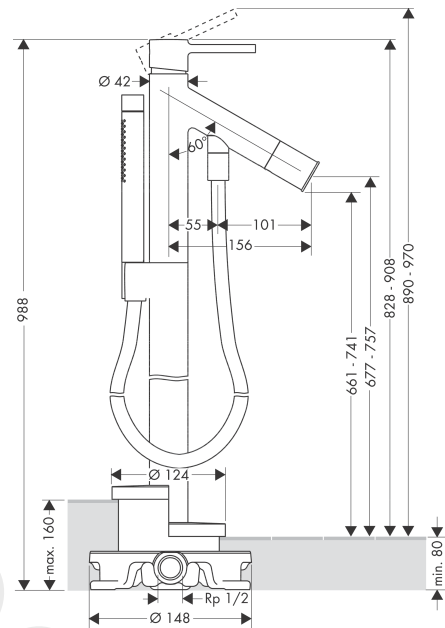

AXOR Starck
Single lever bath mixer floor-standing with pin handle
 Finish: **Brushed Bronze** Article Number: **10456140**

product features

- consists of: single lever bath mixer floor standing, baton hand shower, shower holder
- 2 functions
- projection: 156 mm
- spray type mixer: normal spray
- spray type hand shower: Rain, Mono
- maximum flow rate at 3 bar: 18 l/min
- flow rate for bath spout at 3 bar: 18 l/min
- flow rate of hand shower at 3 bar: 15 l/min
- ceramic cartridge
- temperature limitation adjustable
- diverter with automatic resetting
- non-return valve
- suitable for continuous flow water heaters
- connection dimension: DN15
- connection type: basic set
- floor standing
- min. operating pressure: 1 bar
- max. operating pressure: 10 bar
- WRAS 2110036 - Approval letter

Flowchart

- ① Hand shower
- ② Bath spout

The consumption was measured in combination with the appropriate fittings (thermostat/mixer/in-wall valve) to reflect actual application in practice.

AXOR Starck
Single lever bath mixer floor-standing with pin handle
Finish: **Brushed Bronze** Article Number: **10456140**