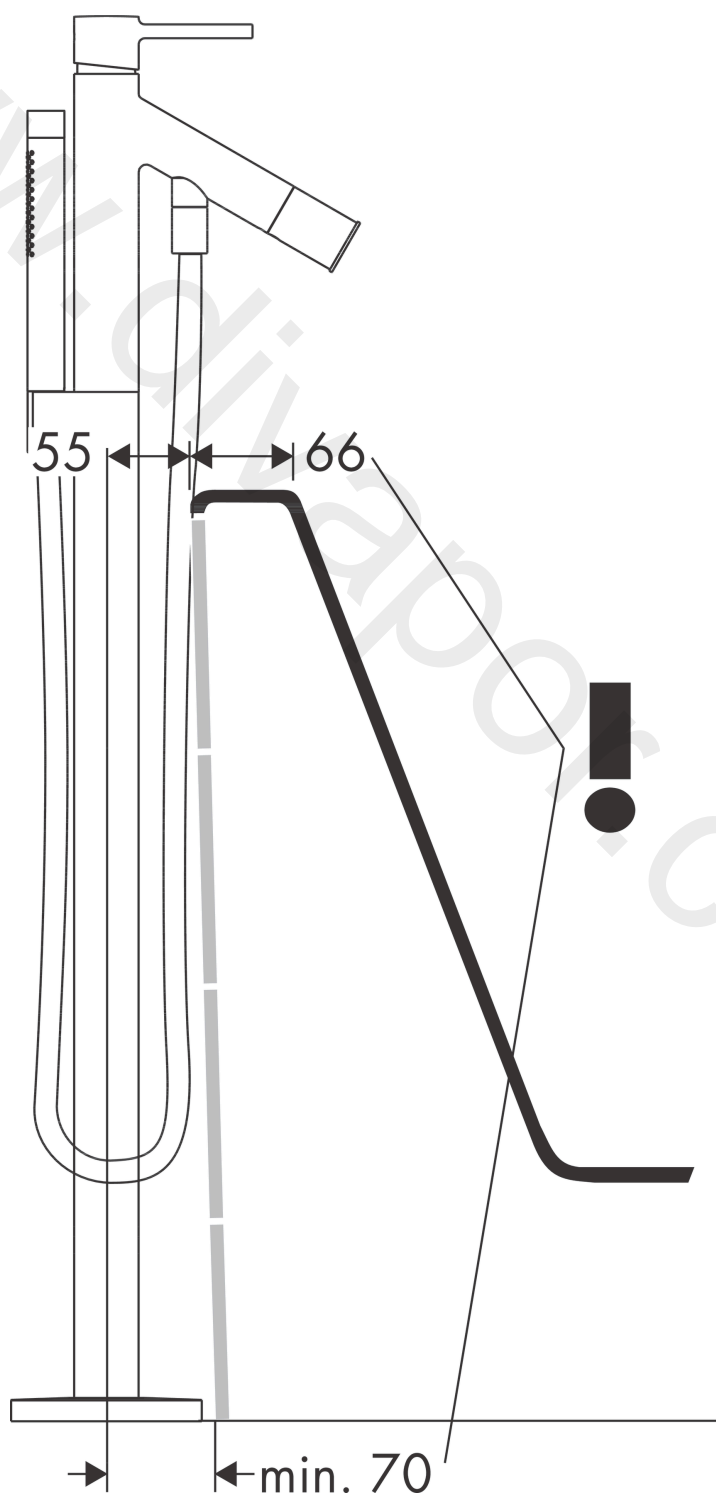

AXOR Starck
Single lever bath mixer floor-standing with pin handle
Finish: **Brushed Bronze** Article Number: **10456140**

Installation examples