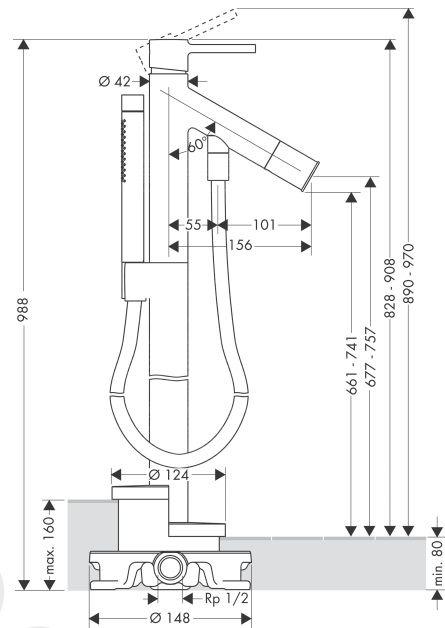

AXOR Starck
Single lever bath mixer floor-standing with pin handle
 Finish: **Polished Bronze** Article Number: **10456130**

product features

- consists of: single lever bath mixer floor standing, baton hand shower, shower holder
- 2 functions
- projection: 156 mm
- spray type mixer: normal spray
- spray type hand shower: Rain, Mono
- maximum flow rate at 3 bar: 18 l/min
- flow rate for bath spout at 3 bar: 18 l/min
- flow rate of hand shower at 3 bar: 15 l/min
- ceramic cartridge
- temperature limitation adjustable
- diverter with automatic resetting
- non-return valve
- suitable for continuous flow water heaters
- connection dimension: DN15
- connection type: basic set
- floor standing
- min. operating pressure: 1 bar
- max. operating pressure: 10 bar
- WRAS 2110036 - Approval letter

Flowchart

- ① Hand shower
- ② Bath spout

The consumption was measured in combination with the appropriate fittings (thermostat/mixer/in-wall valve) to reflect actual application in practice.

AXOR Starck
Single lever bath mixer floor-standing with pin handle
Finish: **Polished Bronze** Article Number: **10456130**