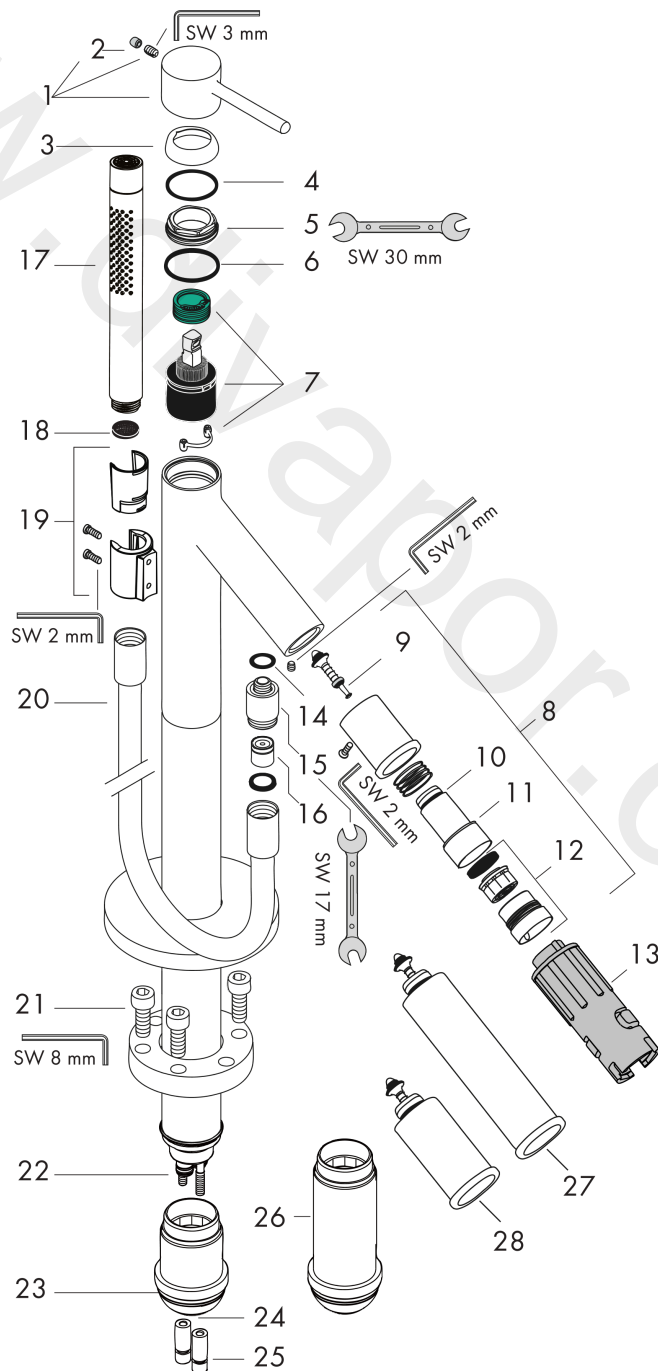

AXOR Starck
Single lever bath mixer floor-standing with pin handle
Finish: **Polished Bronze** Article Number: **10456130**

Exploded Drawing

Year of production: >11/16

AXOR Starck
Single lever bath mixer floor-standing with pin handle
Finish: **Polished Bronze** Article Number: **10456130**

Spare part list

Year of production: >11/16

Pos.		Article Number	Price	PU
1	handle	10093130	£ 118,50	1
2	screw cover	96762000	£ 3,30	1
3	flange	96763130	£ 13,50	1
4	O-ring 33x2	98154000	£ 3,30	1
5	nut	97209000	£ 16,10	1
6	O-ring 35x2	92604000	£ 6,10	1
7	cartridge, assy	92730000	£ 35,00	1
8	selector assy	96294130	£ 259,50	1
9	selector	96297000	£ 35,00	1
10	O-ring 16x2	98133000	£ 3,30	1
11	O-ring 24x2	98388000	£ 3,30	1
12	aerator M30x1 (25 l/min)	96296130	£ 64,50	1
13	special tool set	58085000	£ 9,00	1
14	O-ring 13x2	98128000	£ 3,30	1
15	connecting thread	97527130	£ 52,50	1
16	set of non return valves DW 15	94074000	£ 16,10	1
17	handshower	28532130	£ 334,44	1
18	filter packing	94246000	£ 3,30	1
19	shower holder, assy	96295130	£ 52,50	1
20	shower hose 1,25 m	28282130	£ 100,44	1
21	hexagon socket screw M10x35	97670000	£ 16,10	1
22	O-ring 9x1,5	98117000	£ 3,30	1
23	O-ring 44x2,5	98162000	£ 3,30	1
24	O-ring 29x3	98371000	£ 6,10	1
25	O-ring 7x2	98419000	£ 3,30	1
26	extension for diverter 60 mm	10981130	£ 592,50	1
27	extension for diverter 20 mm	10983130	£ 555,00	1
28	extension set 60 mm	97686000	£ 320,00	1
a	concealed item	10452180	£ 575,00	1