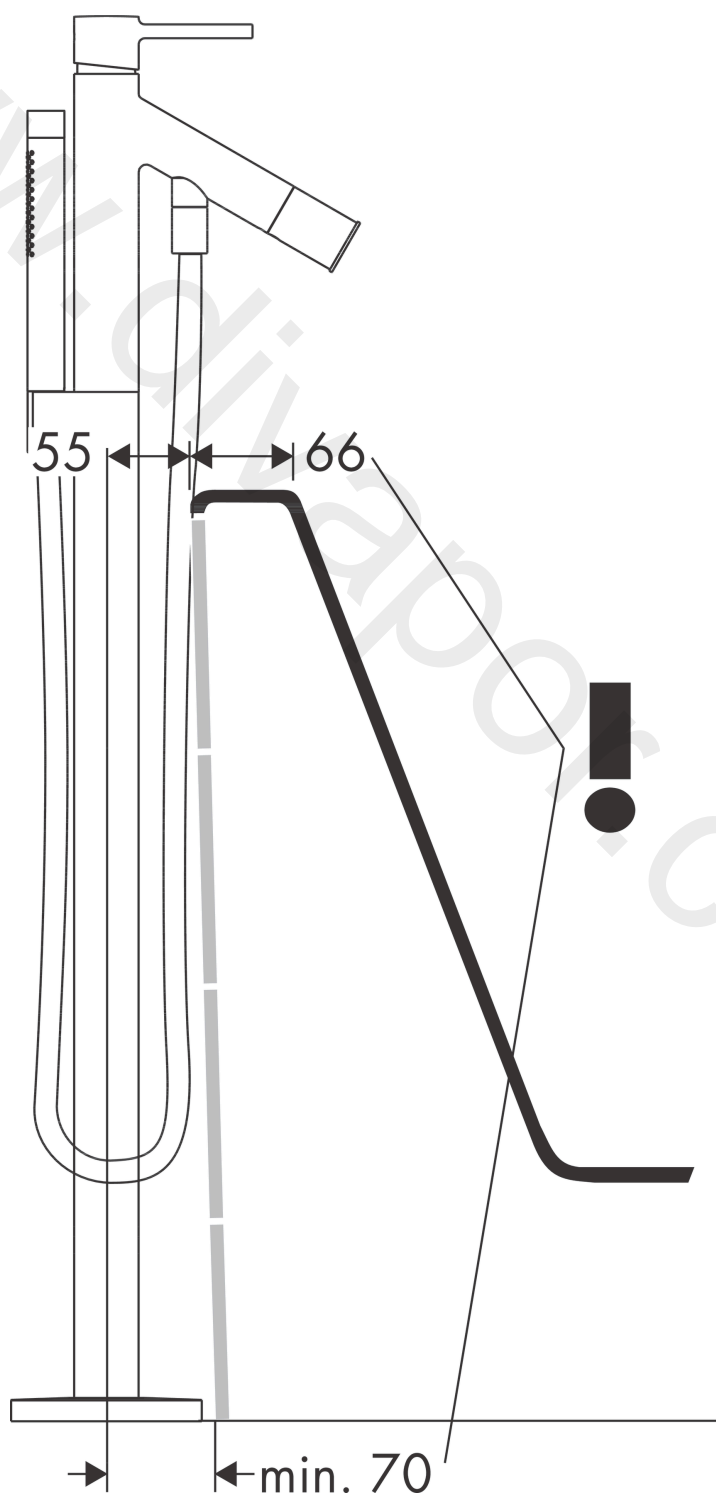

AXOR Starck
Single lever bath mixer floor-standing with pin handle
Finish: **Polished Bronze** Article Number: **10456130**

Installation examples