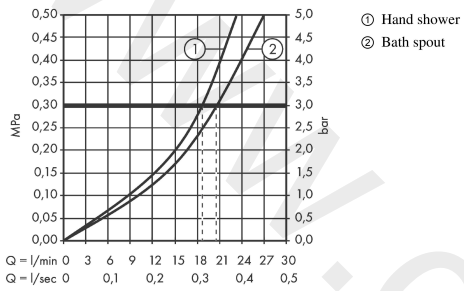

AXOR Starck
4-hole rim mounted bath mixer with zero handles
 Finish: **Chrome** Article Number: **10444000**

product features

- consists of: 4-hole rim mounted bath mixer, hand shower, shower hose, shower holder
- 2 functions
- projection: 140 mm
- spray type mixer: normal spray
- spray type hand shower: Rain, RainAir, WhirlAir
- maximum pull-out length of hand shower: 1.10 m
- maximum flow rate at 3 bar: 22 l/min
- ceramic valves hot/ cold 180°
- diverter with automatic resetting
- non-return valve
- connection dimension: DN15
- connection type: basic set
- min. operating pressure: 1 bar
- max. operating pressure: 10 bar

Article Details

Price excl. VAT

966,67 £

Technology

Product image

Scale drawing

AXOR Starck
4-hole rim mounted bath mixer with zero handles
 Finish: **Chrome** Article Number: **10444000**

Flowchart