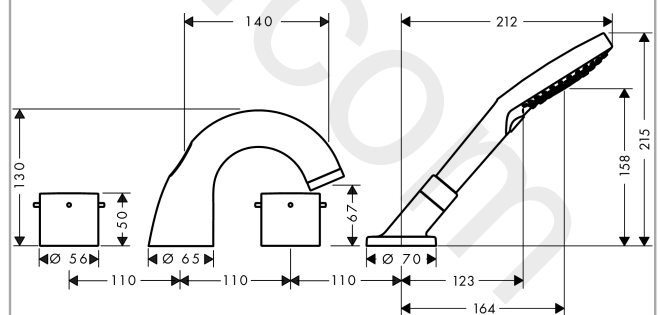

Scale drawing