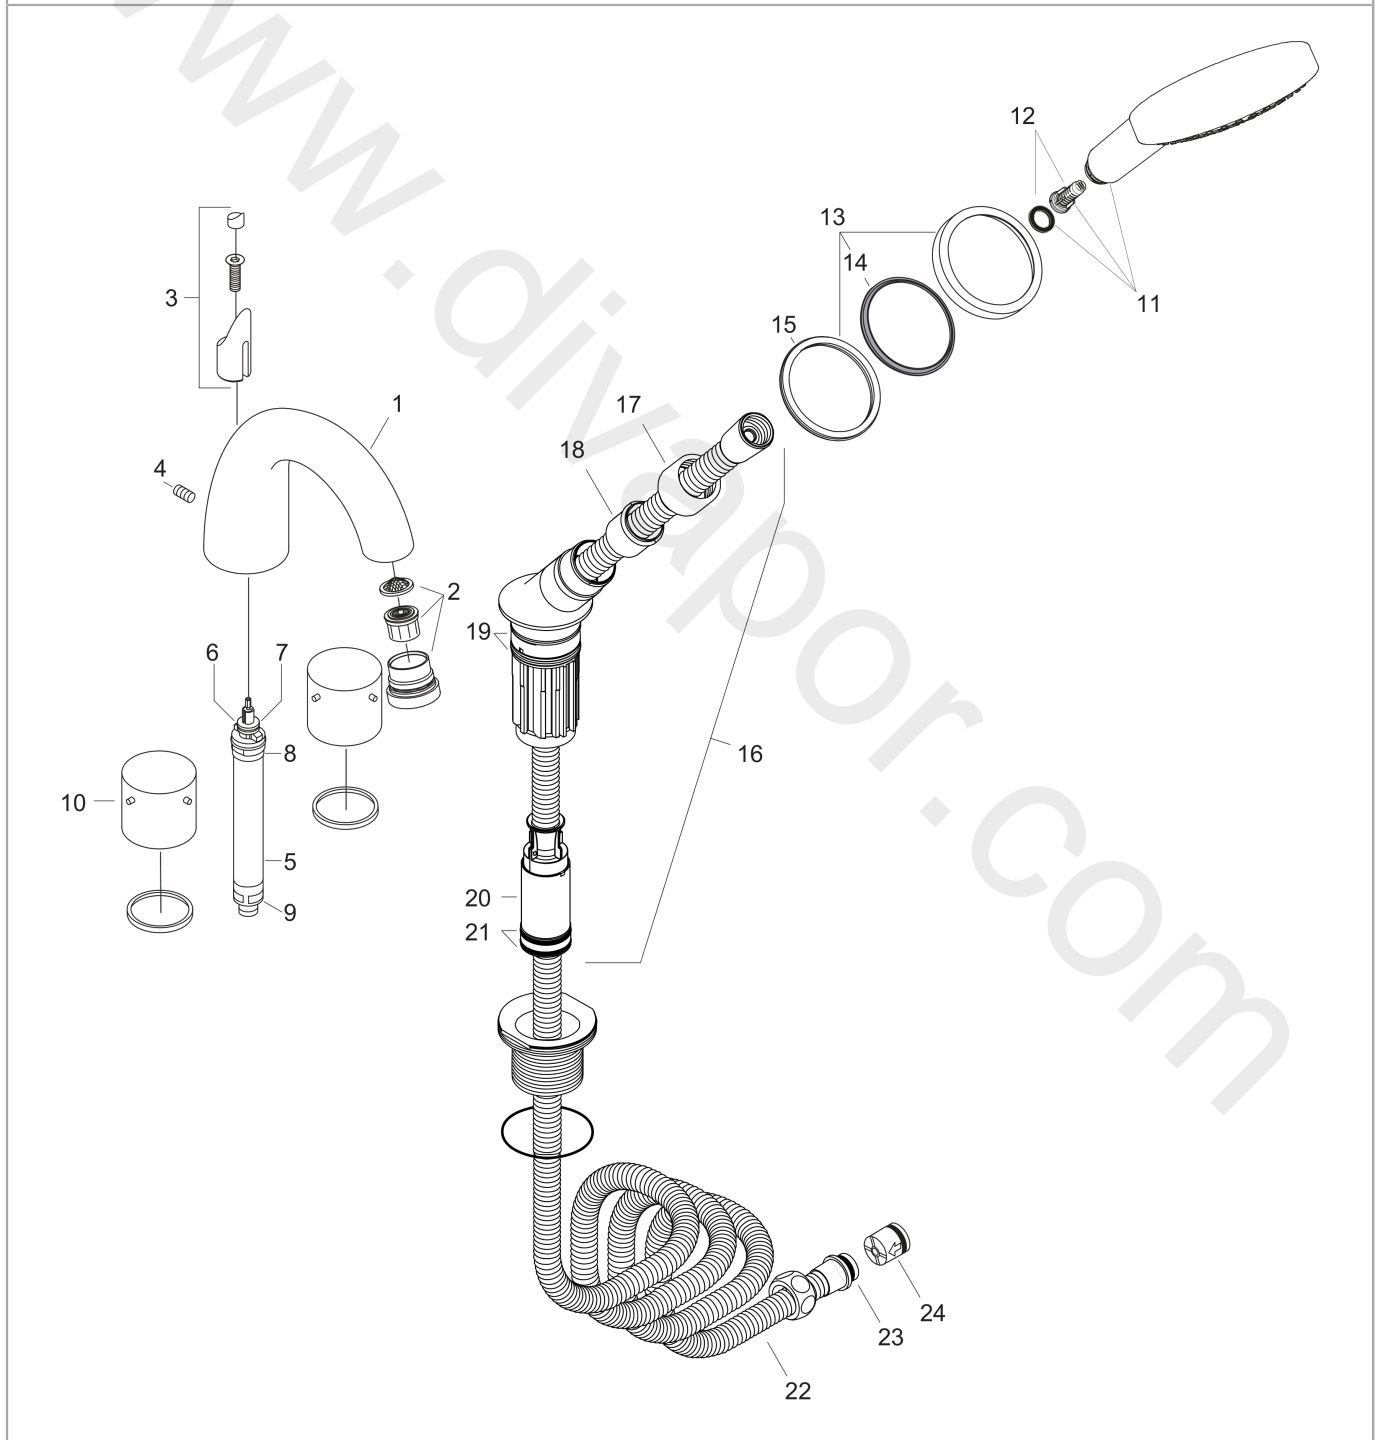

AXOR Starck
4-hole rim mounted bath mixer with zero handles
 Finish: **Chrome** Article Number: **10444000**

product features

- consists of: 4-hole rim mounted bath mixer, hand shower, shower hose, shower holder
- 2 functions
- projection: 140 mm
- spray type mixer: normal spray
- spray type hand shower: Rain, RainAir, WhirlAir
- maximum pull-out length of hand shower: 1.10 m
- maximum flow rate at 3 bar: 22 l/min
- ceramic valves hot/ cold 180°
- diverter with automatic resetting
- non-return valve
- connection dimension: DN15
- connection type: basic set
- min. operating pressure: 1 bar
- max. operating pressure: 10 bar

Exploded Drawing

Year of production: >01/17

AXOR Starck
4-hole rim mounted bath mixer with zero handles
 Finish: **Chrome** Article Number: **10444000**

Spare part list

Year of production: >01/17

Pos.		Article Number	Price	PU
1	spout cpl.	96163000	£ 445,00	1
2	aerator M30x1 (25 l/min)	94034000	£ 43,00	1
3	diverter knob	96086000	£ 25,00	1
4	hollow set screw M6x10 DIN 916	96029000	£ 3,30	1
5	selector	94037000	£ 110,00	1
6	O-Ring 14x2,5	98189000	£ 3,30	1
7	O-Ring 23x2,5	98183000	£ 3,30	1
8	O-Ring 22x2	98185000	£ 3,30	1
9	O-ring 9x2,5	98217000	£ 3,30	1
10	handle	10991000	£ 96,00	1
11	handshower	26050000	£ 138,00	1
12	filter insert	97708000	£ 6,10	1
13	escutcheon for shower holder	96237000	£ 43,00	1
14	escutcheon chuck	97105000	£ 9,00	1
15	nut	97149000	£ 13,30	1
16	shower holder, assy	95996000	£ 137,00	1
17	nut	97584000	£ 16,10	1
18	insert for shower holder	96942000	£ 13,30	1
19	O-ring 38x2,5	98198000	£ 6,10	1
20	hose brake	98656000	£ 20,50	1
21	O-Ring 28x2	98194000	£ 3,30	1
22	shower hose 2,00 m	94148000	£ 79,00	1
23	O-ring 11x2	98127000	£ 3,30	1
24	set of non return valves DW 15	94074000	£ 16,10	1
a	concealed item	13444180	£ 1.270,00	1
b	SECUFLEX hose + long hose (max. extension 1,40 m)	94109000	£ 445,00	1
c	silicone sprayer 10 ml	97864000	£ 43,00	1