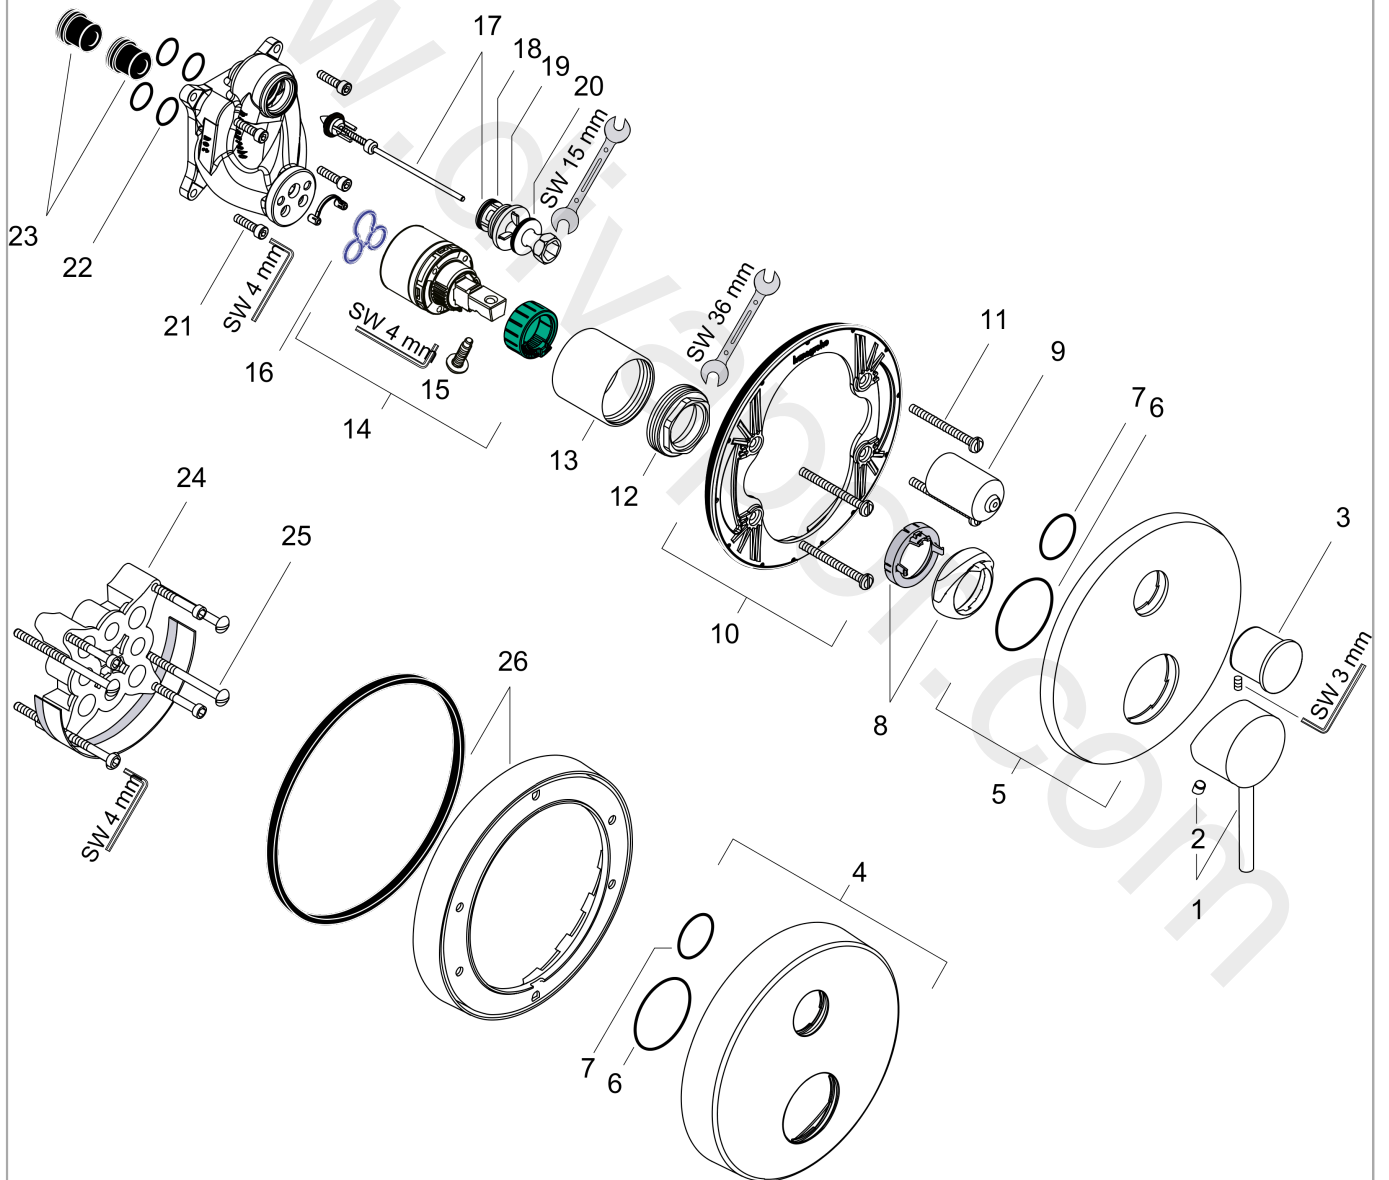

Flowchart

AXOR Starck
Single lever bath mixer for concealed installation with pin handle
 Finish: **Brushed Black Chrome** Article Number: **10416340**

Exploded Drawing

Year of production: >05/17

AXOR Starck
Single lever bath mixer for concealed installation with pin handle
 Finish: **Brushed Black Chrome** Article Number: **10416340**

Spare part list

Year of production: >05/17

Pos.		Article Number	Price	PU
1	handle	10490340	£ 163,00	1
2	screw cover	96338000	£ 3,30	1
3	diverter knob cpl.	96934340	£ 76,00	1
4	escutcheon height = 33 mm (when wall is not deep enough).	14961340	£ 106,50	1
5	escutcheon Ø 170 mm	95806340	£ 163,00	1
6	O-Ring 48x3	95508000	£ 3,30	1
7	O-ring 29x3	98371000	£ 6,10	1
8	flange (Rotating Protector)	96395000	£ 43,00	1
9	sleeve	96448340	£ 64,00	1
10	sub plate	96447000	£ 51,00	1
11	set of fixing screws	96454000	£ 9,00	1
12	nut	96461000	£ 35,00	1
13	sleeve	95980340	£ 118,00	1
14	cartridge, assy	92730000	£ 35,00	1
15	locking screw for handle	95140000	£ 6,10	1
16	seal	95008000	£ 9,00	1
17	selector assy	95014000	£ 64,00	1
18	O-ring 16x2,3	98207000	£ 3,30	1
19	O-ring 20x2,5	92602000	£ 6,10	1
20	O-ring 21x2	98205000	£ 6,10	1
21	set of screws	96525000	£ 9,00	1
22	O-ring 16x2	98133000	£ 3,30	1
23	noise reduction	94073000	£ 25,00	1
24	extension 25 mm	13595000	£ 75,00	1
25	set of fixing screws	97747000	£ 3,30	1
26	extension 22 mm (Ø 170 mm)	13596340	£ 108,00	1
a	concealed item	01800180	£ 163,00	1
b	adapter for exchanged connections	93181000	£ 275,00	1
c	spring for exchanged connections	96365000	£ 43,00	1
d	fixation set	96615000	£ 59,00	1