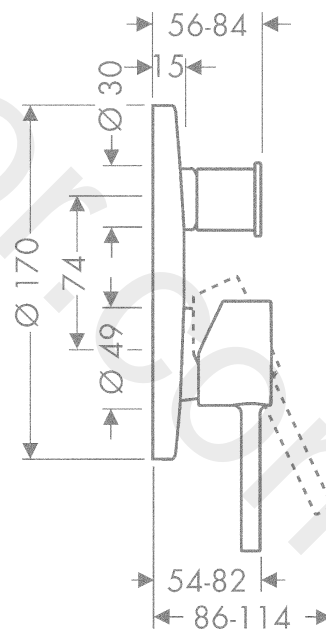

AXOR Starck
Single lever bath mixer for concealed installation with pin handle
 Finish: **Brushed Black Chrome** Article Number: **10416340**

product features

- 2 functions
- flow rate upper outlet: 21 l/min
- flow rate lower outlet: 29 l/min
- maximum flow rate at 3 bar: 29 l/min
- ceramic cartridge
- temperature limitation adjustable
- diverter with automatic resetting
- suitable for continuous flow water heaters
- connection type: basic set
- wall-mounted
- WRAS 1903005

Article Details

Price excl. VAT 493,80 £

Product image

Scale drawing

AXOR Starck
Single lever bath mixer for concealed installation with pin handle
Finish: **Brushed Black Chrome** Article Number: **10416340**

Spare part list

Year of production: >05/17

Pos.		Article Number	Price	PU
1	handle	10490340	£ 163,00	1
2	screw cover	96338000	£ 3,30	1
3	diverter knob cpl.	96934340	£ 76,00	1
4	escutcheon height = 33 mm (when wall is not deep enough).	14961340	£ 106,50	1
5	escutcheon Ø 170 mm	95806340	£ 163,00	1
6	O-Ring 48x3	95508000	£ 3,30	1
7	O-ring 29x3	98371000	£ 6,10	1
8	flange (Rotating Protector)	96395000	£ 43,00	1
9	sleeve	96448340	£ 64,00	1
10	sub plate	96447000	£ 51,00	1
11	set of fixing screws	96454000	£ 9,00	1
12	nut	96461000	£ 35,00	1
13	sleeve	95980340	£ 118,00	1
14	cartridge, assy	92730000	£ 35,00	1
15	locking screw for handle	95140000	£ 6,10	1
16	seal	95008000	£ 9,00	1
17	selector assy	95014000	£ 64,00	1
18	O-ring 16x2,3	98207000	£ 3,30	1
19	O-ring 20x2,5	92602000	£ 6,10	1
20	O-ring 21x2	98205000	£ 6,10	1
21	set of screws	96525000	£ 9,00	1
22	O-ring 16x2	98133000	£ 3,30	1
23	noise reduction	94073000	£ 25,00	1
24	extension 25 mm	13595000	£ 75,00	1
25	set of fixing screws	97747000	£ 3,30	1
26	extension 22 mm (Ø 170 mm)	13596340	£ 108,00	1
a	concealed item	01800180	£ 163,00	1
b	adapter for exchanged connections	93181000	£ 275,00	1
c	spring for exchanged connections	96365000	£ 43,00	1
d	fixation set	96615000	£ 59,00	1