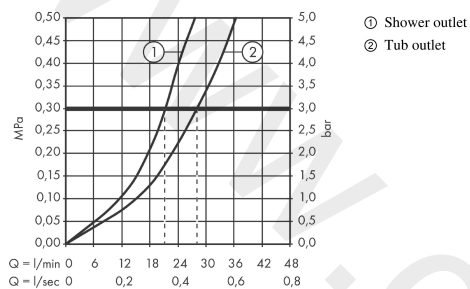

AXOR Starck
Single lever bath mixer for concealed installation with pin handle
Finish: **Brushed Black Chrome** Article Number: **10416340**

Flowchart