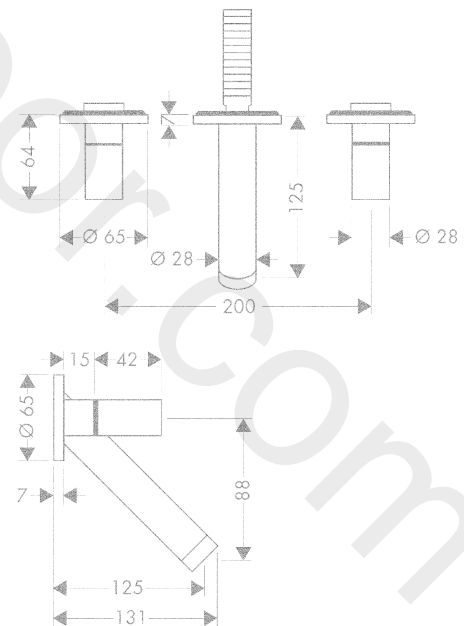

AXOR Starck

3-hole basin mixer for concealed installation wall-mounted with spout 125 mm

Finish: **Brushed Bronze** Article Number: **10313140**

product features

- consists of: 3-hole basin mixer for concealed installation wall-mounted, waste set
- projection: 125 mm
- spray type: normal spray
- maximum flow rate at 3 bar: 5 l/min
- ceramic valves hot/ cold 180°
- suitable for continuous flow water heaters
- non-closing waste set
- connection type: basic set
- connection dimension: DN15
- WRAS 1906035

Article Details

Price excl. VAT

818,80 £

Technology

Product image

Scale drawing

AXOR Starck

3-hole basin mixer for concealed installation wall-mounted with spout 125 mm

Finish: **Brushed Bronze** Article Number: **10313140**

Flowchart

AXOR Starck

3-hole basin mixer for concealed installation wall-mounted with spout 125 mm

Finish: **Brushed Bronze** Article Number: **10313140**

| Pos. | | Article Number | Price | PU |
|------|-------------------------------------|----------------|----------|----|
| 1 | handle | 96318140 | £ 118,50 | 1 |
| 2 | set of color-rings cold / hot water | 96319000 | £ 9,00 | 1 |
| 3 | handle fixing set | 94184000 | £ 6,10 | 1 |
| 4 | adapter for handle | 97395000 | £ 64,00 | 1 |
| 5 | escutcheon for handle | 96499140 | £ 96,00 | 1 |
| 6 | seal | 97530000 | £ 6,10 | 1 |
| 7 | fixing set | 96393000 | £ 35,00 | 1 |
| 8 | spout cpl. | 97587140 | £ 205,50 | 1 |
| 9 | aerator M24x1 (5 l/min) | 95379140 | £ 64,00 | 1 |
| 10 | hollow set screw M6x6 | 97660000 | £ 3,30 | 1 |
| 11 | escutcheon for spout | 96293140 | £ 96,00 | 1 |
| 12 | O-ring 13x2 | 98128000 | £ 3,30 | 1 |
| 13 | connecting thread G½ | 95626000 | £ 43,00 | 1 |
| 14 | extension 25 mm | 96259000 | £ 79,00 | 1 |
| 15 | extension 25 mm | 95413000 | £ 79,00 | 1 |
| a | pop up waste | 51301140 | £ 130,56 | 1 |