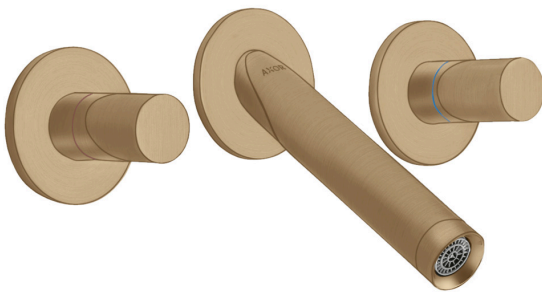

AXOR Starck

3-hole basin mixer for concealed installation wall-mounted with spout 125 mm

Finish: **Brushed Bronze** Article Number: **10313140**

product features

- consists of: 3-hole basin mixer for concealed installation wall-mounted, waste set
- projection: 125 mm
- spray type: normal spray
- maximum flow rate at 3 bar: 5 l/min
- ceramic valves hot/ cold 180°
- suitable for continuous flow water heaters
- non-closing waste set
- connection type: basic set
- connection dimension: DN15
- WRAS 1906035

Article Details

Price excl. VAT

818,80 £

Technology

Product image

Scale drawing

AXOR Starck

3-hole basin mixer for concealed installation wall-mounted with spout 125 mm

Finish: **Brushed Bronze** Article Number: **10313140**

Flowchart

AXOR Starck

3-hole basin mixer for concealed installation wall-mounted with spout 125 mm

Finish: **Brushed Bronze** Article Number: **10313140**

Exploded Drawing

Year of production: >07/17

AXOR Starck

3-hole basin mixer for concealed installation wall-mounted with spout 125 mm

Finish: **Brushed Bronze** Article Number: **10313140**

Spare part list

Year of production: >07/17