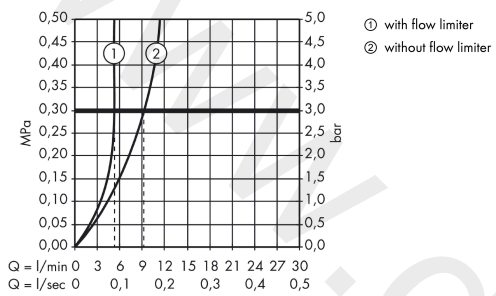

AXOR Starck

3-hole basin mixer for concealed installation wall-mounted with spout 125 mm

Finish: **Brushed Bronze** Article Number: **10313140**

Flowchart