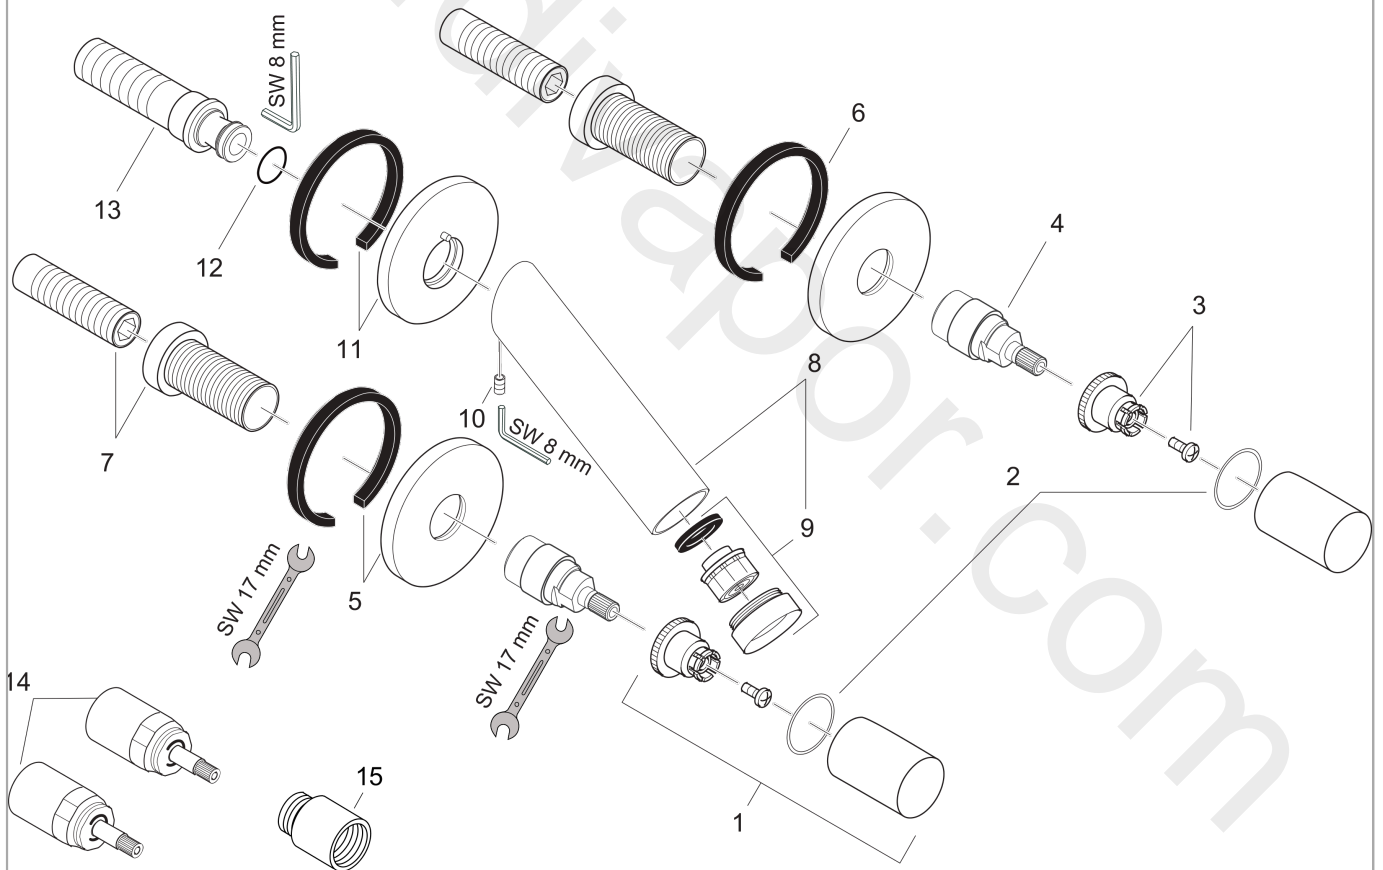

AXOR Starck

3-hole basin mixer for concealed installation wall-mounted with spout 125 mm

Finish: **Brushed Bronze** Article Number: **10313140**

product features

- consists of: 3-hole basin mixer for concealed installation wall-mounted, waste set
- projection: 125 mm
- spray type: normal spray
- maximum flow rate at 3 bar: 5 l/min
- ceramic valves hot/ cold 180°
- suitable for continuous flow water heaters
- non-closing waste set
- connection type: basic set
- connection dimension: DN15
- WRAS 1906035

Finish: **Brushed Bronze** Article Number: **10313140**

Flowchart

AXOR Starck

3-hole basin mixer for concealed installation wall-mounted with spout 125 mm

Finish: **Brushed Bronze** Article Number: **10313140**

Exploded Drawing

Year of production: >07/17

AXOR Starck

3-hole basin mixer for concealed installation wall-mounted with spout 125 mm

Finish: **Brushed Bronze** Article Number: **10313140**

Spare part list

Year of production: >07/17

| Pos. | | Article Number | Price | PU |
|------|-------------------------------------|----------------|----------|----|
| 1 | handle | 96318140 | £ 118,50 | 1 |
| 2 | set of color-rings cold / hot water | 96319000 | £ 9,00 | 1 |
| 3 | handle fixing set | 94184000 | £ 6,10 | 1 |
| 4 | adapter for handle | 97395000 | £ 64,00 | 1 |
| 5 | escutcheon for handle | 96499140 | £ 96,00 | 1 |
| 6 | seal | 97530000 | £ 6,10 | 1 |
| 7 | fixing set | 96393000 | £ 35,00 | 1 |
| 8 | spout cpl. | 97587140 | £ 205,50 | 1 |
| 9 | aerator M24x1 (5 l/min) | 95379140 | £ 64,00 | 1 |
| 10 | hollow set screw M6x6 | 97660000 | £ 3,30 | 1 |
| 11 | escutcheon for spout | 96293140 | £ 96,00 | 1 |
| 12 | O-ring 13x2 | 98128000 | £ 3,30 | 1 |
| 13 | connecting thread G½ | 95626000 | £ 43,00 | 1 |
| 14 | extension 25 mm | 96259000 | £ 79,00 | 1 |
| 15 | extension 25 mm | 95413000 | £ 79,00 | 1 |
| a | pop up waste | 51301140 | £ 130,56 | 1 |