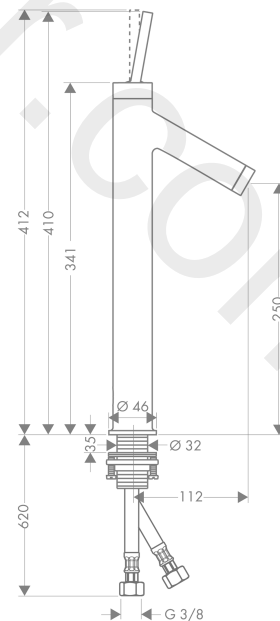

AXOR Starck
Single lever basin mixer 250 with pin handle for wash bowls with waste set
 Finish: **Brushed Bronze** Article Number: **10129140**

product features

- consists of: single lever basin mixer, waste set
- ComfortZone 250
- projection: 112 mm
- spout height: 250 mm
- handle variant: pin handle
- spray type: normal spray
- maximum flow rate at 3 bar: 5 l/min
- ceramic cartridge
- suitable for continuous flow water heaters
- non-closing waste set
- connection type: G 3/8 connections
- connection dimension: DN15
- EU taxonomy: max. 6 l/min - Substantial Contribution (SC) possible
- WRAS 2303034
- WRAS 2303034 - Approval letter 2303034

Article Details

Price excl. VAT 1.137,50 £

Technology

Product image

Scale drawing

AXOR Starck
Single lever basin mixer 250 with pin handle for wash bowls with waste set
Finish: **Brushed Bronze** Article Number: **10129140**

Flowchart

AXOR Starck
Single lever basin mixer 250 with pin handle for wash bowls with waste set
 Finish: **Brushed Bronze** Article Number: **10129140**

Exploded Drawing

Year of production: >08/18

AXOR Starck
Single lever basin mixer 250 with pin handle for wash bowls with waste set
 Finish: **Brushed Bronze** Article Number: **10129140**

Spare part list

Year of production: >08/18

Pos.		Article Number	Price	PU
1	flange	97155140	£ 64,50	1
2	handle	10092140	£ 118,00	1
3	hollow set screw M4x6	97767000	£ 3,30	1
4	nut	97157000	£ 20,50	1
5	O-Ring 30x2	98186000	£ 3,30	1
6	cartridge, assy	96339000	£ 79,00	1
7	O-ring 21,95x1,78	95169000	£ 3,30	1
8	adapter for cartridge	95289000	£ 25,00	1
9	O-ring 26x2	98147000	£ 3,30	1
10	aerator M24x1 (5 l/min)	95379140	£ 64,00	1
11	O-ring 34x4	98155000	£ 3,30	1
12	fixing set (Ø 32)	13961000	£ 25,00	1
13	lever collar	97548000	£ 3,30	1
14	connection hose 900 mm M8x0,75 G3/8	96316000	£ 43,00	1
15	O-ring 7x1,5	98422000	£ 3,30	1
a	waste	50001000	£ 71,00	1
b	fixation extension 35 mm	13898000	£ 79,00	1