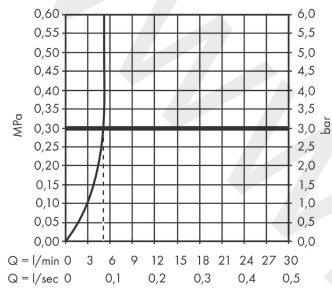

AXOR Starck
Single lever basin mixer 250 with pin handle for wash bowls with waste set
Finish: **Brushed Bronze** Article Number: **10129140**

Flowchart