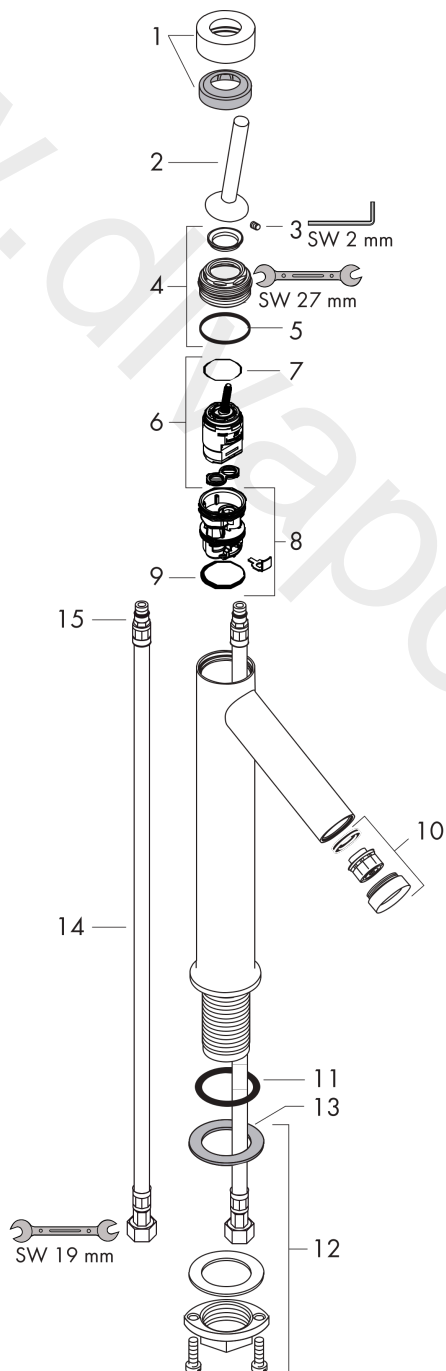

AXOR Starck
Single lever basin mixer 250 with pin handle for wash bowls with waste set
 Finish: **Brushed Bronze** Article Number: **10129140**

product features

- consists of: single lever basin mixer, waste set
- ComfortZone 250
- projection: 112 mm
- spout height: 250 mm
- handle variant: pin handle
- spray type: normal spray
- maximum flow rate at 3 bar: 5 l/min
- ceramic cartridge
- suitable for continuous flow water heaters
- non-closing waste set
- connection type: G 3/8 connections
- connection dimension: DN15
- EU taxonomy: max. 6 l/min - Substantial Contribution (SC) possible
- WRAS 2303034
- WRAS 2303034 - Approval letter 2303034

Article Details

Price excl. VAT 1.137,50 £

Technology

Product image

Scale drawing

AXOR Starck
Single lever basin mixer 250 with pin handle for wash bowls with waste set
Finish: **Brushed Bronze** Article Number: **10129140**

Flowchart

AXOR Starck
Single lever basin mixer 250 with pin handle for wash bowls with waste set
 Finish: **Brushed Bronze** Article Number: **10129140**

Exploded Drawing

Year of production: >08/18

AXOR Starck
Single lever basin mixer 250 with pin handle for wash bowls with waste set
 Finish: **Brushed Bronze** Article Number: **10129140**

Spare part list

Year of production: >08/18

Pos.		Article Number	Price	PU
1	flange	97155140	£ 64,50	1
2	handle	10092140	£ 118,00	1
3	hollow set screw M4x6	97767000	£ 3,30	1
4	nut	97157000	£ 20,50	1
5	O-Ring 30x2	98186000	£ 3,30	1
6	cartridge, assy	96339000	£ 79,00	1
7	O-ring 21,95x1,78	95169000	£ 3,30	1
8	adapter for cartridge	95289000	£ 25,00	1
9	O-ring 26x2	98147000	£ 3,30	1
10	aerator M24x1 (5 l/min)	95379140	£ 64,00	1
11	O-ring 34x4	98155000	£ 3,30	1
12	fixing set (Ø 32)	13961000	£ 25,00	1
13	lever collar	97548000	£ 3,30	1
14	connection hose 900 mm M8x0,75 G3/8	96316000	£ 43,00	1
15	O-ring 7x1,5	98422000	£ 3,30	1
a	waste	50001000	£ 71,00	1
b	fixation extension 35 mm	13898000	£ 79,00	1