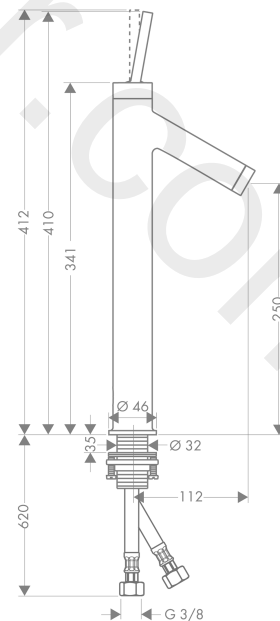

AXOR Starck
Single lever basin mixer 250 with pin handle for wash bowls with waste set
 Finish: **Chrome** Article Number: **10129000**

product features

- consists of: single lever basin mixer, waste set
- ComfortZone 250
- projection: 112 mm
- spout height: 250 mm
- handle variant: pin handle
- spray type: normal spray
- maximum flow rate at 3 bar: 5 l/min
- ceramic cartridge
- suitable for continuous flow water heaters
- non-closing waste set
- connection type: G 3/8 connections
- connection dimension: DN15
- EU taxonomy: max. 6 l/min - Substantial Contribution (SC) possible
- WRAS 2303034
- WRAS 2303034 - Approval letter 2303034

Article Details

Price excl. VAT 758,33 £

Technology

Product image

Scale drawing

AXOR Starck
Single lever basin mixer 250 with pin handle for wash bowls with waste set
Finish: **Chrome** Article Number: **10129000**

Flowchart

AXOR Starck
Single lever basin mixer 250 with pin handle for wash bowls with waste set
 Finish: **Chrome** Article Number: **10129000**

Exploded Drawing

Year of production: >08/12

AXOR Starck
Single lever basin mixer 250 with pin handle for wash bowls with waste set
 Finish: **Chrome** Article Number: **10129000**

Spare part list

Year of production: >08/12

Pos.		Article Number	Price	PU
1	flange	97155000	£ 43,00	1
2	handle	10092000	£ 79,00	1
3	hollow set screw M4x6	97767000	£ 3,30	1
4	nut	97157000	£ 20,50	1
5	O-Ring 30x2	98186000	£ 3,30	1
6	cartridge, assy	96339000	£ 79,00	1
7	O-ring 21,95x1,78	95169000	£ 3,30	1
8	adapter for cartridge	95289000	£ 25,00	1
10	aerator M24x1 (5 l/min)	95379000	£ 43,00	1
11	O-ring 34x4	98155000	£ 3,30	1
9	O-ring 26x2	98147000	£ 3,30	1
12	fixing set (Ø 32)	13961000	£ 25,00	1
13	lever collar	97548000	£ 3,30	1
14	connection hose 900 mm M8x0,75 G3/8	96316000	£ 43,00	1
15	O-ring 7x1,5	98422000	£ 3,30	1
a	waste	50001000	£ 71,00	1
b	fixation extension 35 mm	13898000	£ 79,00	1
c	service tool for disassembling the handle	92124000	£ 137,00	1