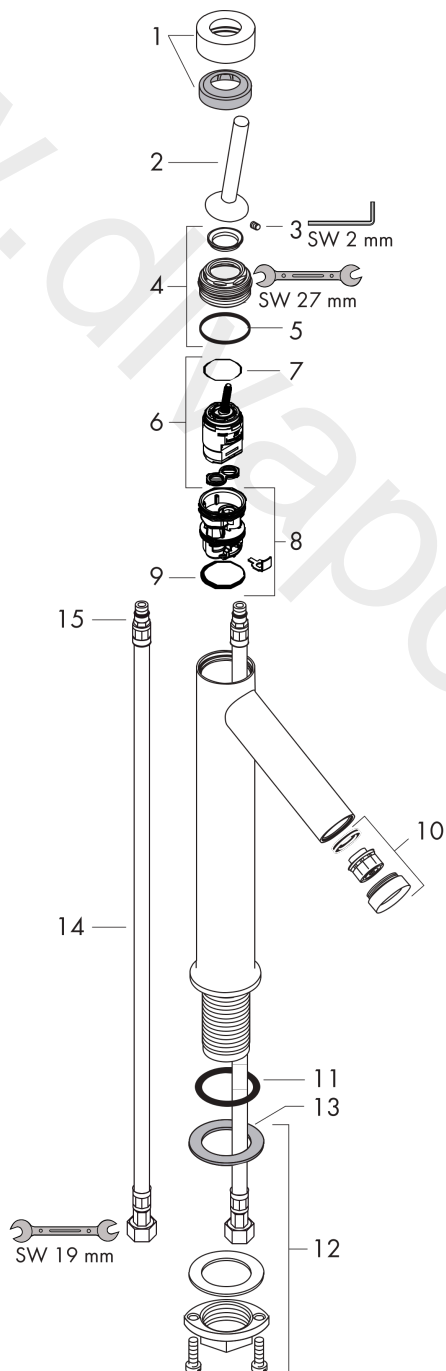

AXOR Starck
Single lever basin mixer 250 with pin handle for wash bowls with waste set
 Finish: **Chrome** Article Number: **10129000**

product features

- consists of: single lever basin mixer, waste set
- ComfortZone 250
- projection: 112 mm
- spout height: 250 mm
- handle variant: pin handle
- spray type: normal spray
- maximum flow rate at 3 bar: 5 l/min
- ceramic cartridge
- suitable for continuous flow water heaters
- non-closing waste set
- connection type: G 3/8 connections
- connection dimension: DN15
- EU taxonomy: max. 6 l/min - Substantial Contribution (SC) possible
- WRAS 2303034
- WRAS 2303034 - Approval letter 2303034

Article Details

Price excl. VAT 758,33 £

Technology

Product image

Scale drawing

AXOR Starck
Single lever basin mixer 250 with pin handle for wash bowls with waste set
Finish: **Chrome** Article Number: **10129000**

Flowchart

AXOR Starck
Single lever basin mixer 250 with pin handle for wash bowls with waste set
 Finish: **Chrome** Article Number: **10129000**

Exploded Drawing

Year of production: >08/12

AXOR Starck
Single lever basin mixer 250 with pin handle for wash bowls with waste set
 Finish: **Chrome** Article Number: **10129000**

Spare part list

Year of production: >08/12

Pos.		Article Number	Price	PU
1	flange	97155000	£ 43,00	1
2	handle	10092000	£ 79,00	1
3	hollow set screw M4x6	97767000	£ 3,30	1
4	nut	97157000	£ 20,50	1
5	O-Ring 30x2	98186000	£ 3,30	1
6	cartridge, assy	96339000	£ 79,00	1
7	O-ring 21,95x1,78	95169000	£ 3,30	1
8	adapter for cartridge	95289000	£ 25,00	1
10	aerator M24x1 (5 l/min)	95379000	£ 43,00	1
11	O-ring 34x4	98155000	£ 3,30	1
9	O-ring 26x2	98147000	£ 3,30	1
12	fixing set (Ø 32)	13961000	£ 25,00	1
13	lever collar	97548000	£ 3,30	1
14	connection hose 900 mm M8x0,75 G3/8	96316000	£ 43,00	1
15	O-ring 7x1,5	98422000	£ 3,30	1
a	waste	50001000	£ 71,00	1
b	fixation extension 35 mm	13898000	£ 79,00	1
c	service tool for disassembling the handle	92124000	£ 137,00	1