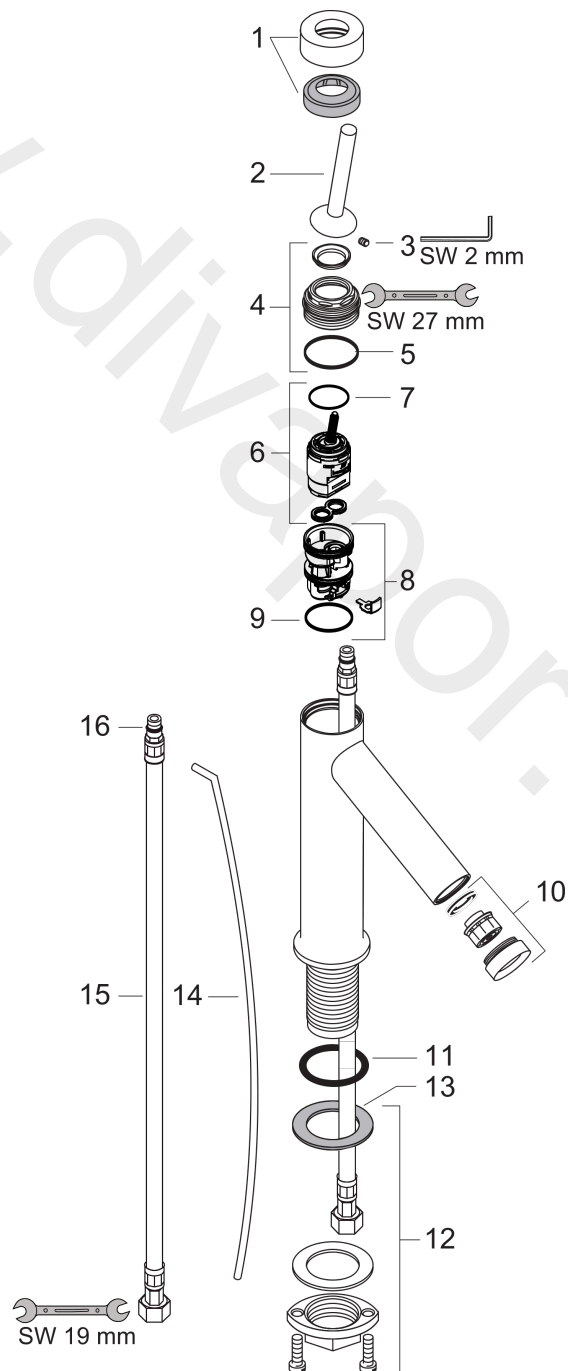

AXOR Starck
Single lever basin mixer 250 for wash bowls with pop-up waste set
 Surfaces: Article Number: **10120000**

Exploded Drawing

Year of production: **08/12 - 12/16**

AXOR Starck
Single lever basin mixer 250 for wash bowls with pop-up waste set
 Surfaces: Article Number: **10120000**

Spare part list

Year of production: **08/12 - 12/16**

Pos.		Article Number	Price	PU
1	flange	97155000	£ 43,00	1
2	handle	10092000	£ 79,00	1
3	hollow set screw M4x6	97767000	£ 3,30	1
4	nut	97157000	£ 20,50	1
5	O-Ring 30x2	98186000	£ 3,30	1
6	cartridge, assy	96339000	£ 79,00	1
7	O-ring 21,95x1,78	95169000	£ 3,30	1
8	adapter for cartridge	95289000	£ 25,00	1
9	O-ring 26x2	98147000	£ 3,30	1
10	aerator M24x1 (5 l/min)	95379000	£ 43,00	1
11	O-ring 34x4	98155000	£ 3,30	1
12	fixing set (Ø 32)	13961000	£ 25,00	1
13	lever collar	97548000	£ 3,30	1
14	pull rod	97158000	£ 25,00	1
15	connection hose 900 mm M8x0,75 G3/8	96316000	£ 43,00	1
16	O-ring 7x1,5	98422000	£ 3,30	1
a	pop up waste	94139000	£ 96,00	1
b	fixation extension 35 mm	13898000	£ 79,00	1
c	service tool for disassembling the handle	92124000	£ 137,00	1