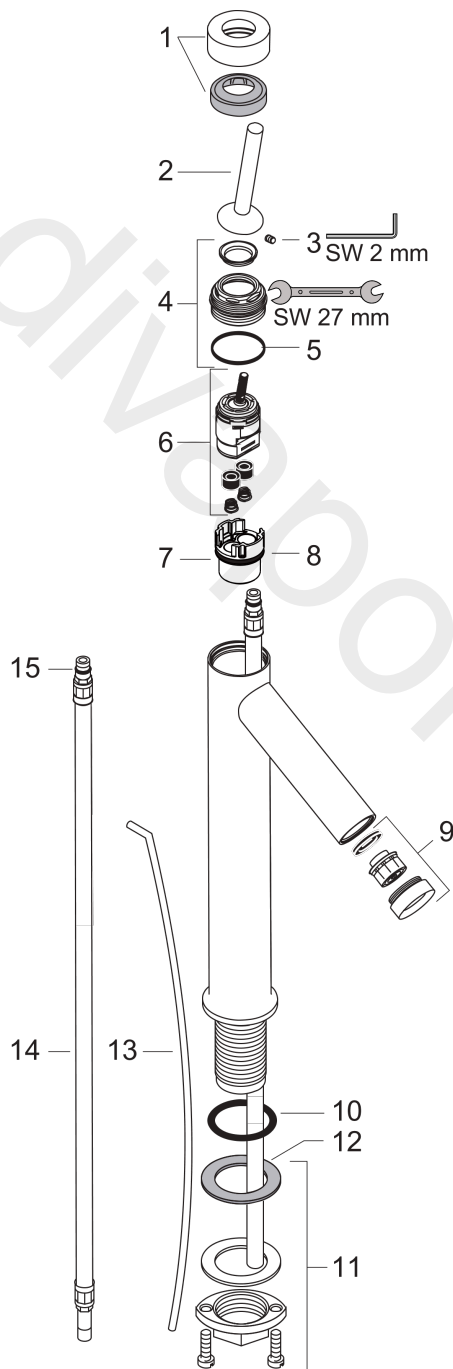

AXOR Starck
Single lever basin mixer 250 for wash bowls with pop-up waste set
 Surfaces: Article Number: **10120000**

Exploded Drawing

Year of production: **01/10 - 09/10**

AXOR Starck
Single lever basin mixer 250 for wash bowls with pop-up waste set
 Surfaces: Article Number: **10120000**

Spare part list

Year of production: **01/10 - 09/10**

Pos.		Article Number	Price	PU
1	flange	97155000	£ 43,00	1
2	handle	10092000	£ 79,00	1
3	hollow set screw M4x6	97767000	£ 3,30	1
4	nut	97157000	£ 20,50	1
5	O-Ring 30x2	98186000	£ 3,30	1
6	cartridge, assy	96339000	£ 79,00	1
7	adapter for cartridge	97396000	£ 16,10	1
8	O-ring 26x2	98147000	£ 3,30	1
9	aerator M24x1 (5 l/min)	95379000	£ 43,00	1
10	O-ring 34x4	98155000	£ 3,30	1
11	lever collar	97548000	£ 3,30	1
12	fixing set (Ø 32)	13961000	£ 25,00	1
13	pull rod	97158000	£ 25,00	1
14	connection hose 900 mm M8x0,75 G3/8	96316000	£ 43,00	1
15	O-ring 7x1,5	98422000	£ 3,30	1
a	lever arm 340mm (ball-Ø12mm)	96324000	£ 25,00	1
b	pop up waste	94139000	£ 96,00	1
c	fixation extension 35 mm	13898000	£ 79,00	1
d	service tool for disassembling the handle	92124000	£ 137,00	1