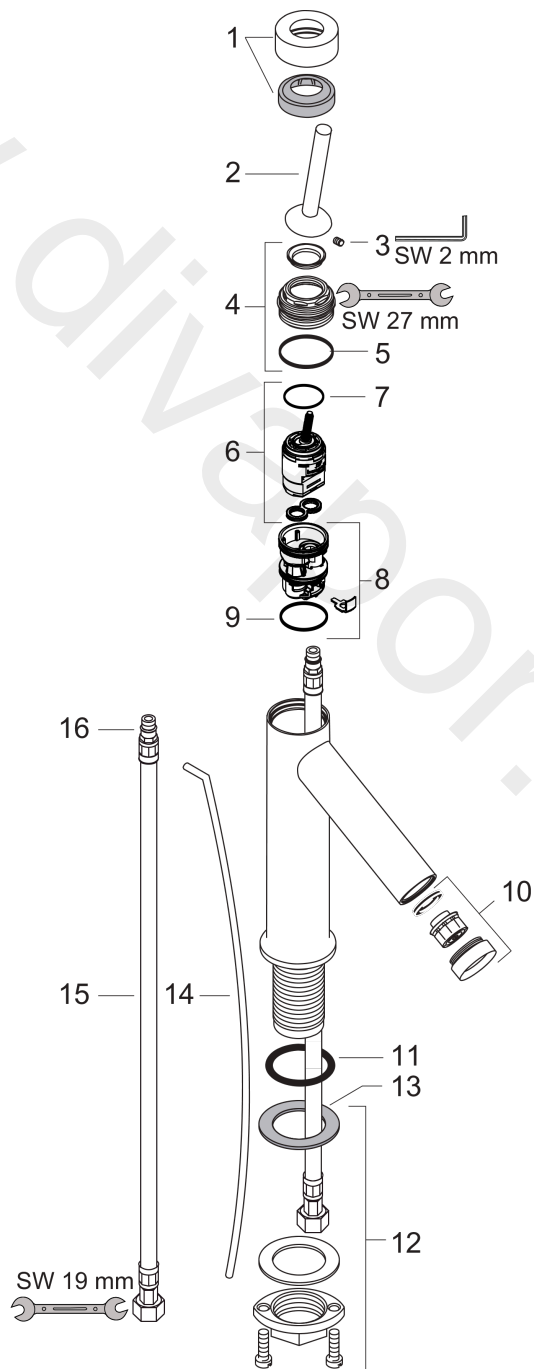

### Scale drawing

**AXOR Starck**  
**Single lever basin mixer 70 with pin handle for hand wash basins with pop-up waste set**  
Finish: **Chrome** Article Number: **10116000**

## Flowchart

**AXOR Starck**  
**Single lever basin mixer 70 with pin handle for hand wash basins with pop-up waste set**  
 Finish: **Chrome** Article Number: **10116000**

## Exploded Drawing

Year of production: >08/12

**AXOR Starck**
**Single lever basin mixer 70 with pin handle for hand wash basins with pop-up waste set**

 Finish: **Chrome**    Article Number: **10116000**

**Spare part list**

Year of production: &gt;08/12

Pos.		Article Number	Price	PU
1	flange	97155000	£ 43,00	1
2	handle	10092000	£ 79,00	1
3	hollow set screw M4x6	97767000	£ 3,30	1
4	nut	97157000	£ 20,50	1
5	O-Ring 30x2	98186000	£ 3,30	1
6	cartridge, assy	96339000	£ 79,00	1
7	O-ring 21,95x1,78	95169000	£ 3,30	1
8	adapter for cartridge	95289000	£ 25,00	1
9	O-ring 26x2	98147000	£ 3,30	1
10	aerator M24x1 (5 l/min)	95379000	£ 43,00	1
11	O-ring 34x4	98155000	£ 3,30	1
12	fixing set (Ø 32)	13961000	£ 25,00	1
13	lever collar	97548000	£ 3,30	1
14	pull rod	97158000	£ 25,00	1
15	connection hose 450 mm M8x0,75 G3/8	97206000	£ 35,00	1
16	O-ring 7x1,5	98422000	£ 3,30	1
a	pop up waste	94139000	£ 96,00	1
b	fixation extension 35 mm	13898000	£ 79,00	1
c	service tool for disassembling the handle	92124000	£ 137,00	1