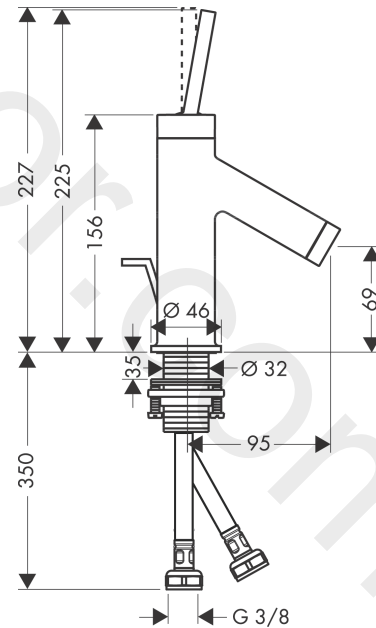

### product features

- consists of: single lever basin mixer, waste set
- ComfortZone 70
- projection: 95 mm
- spout height: 69 mm
- spray type: normal spray
- maximum flow rate at 3 bar: 5 l/min
- ceramic cartridge
- suitable for continuous flow water heaters
- pop-up waste set G 1¼
- connection type: G ¾ connections
- connection dimension: DN15

### Scale drawing

**AXOR Starck**  
**Single lever basin mixer 70 with pin handle for hand wash basins with pop-up waste set**  
Finish: **Chrome** Article Number: **10116000**

**Spare part list**

Year of production: &gt;08/12

Pos.		Article Number	Price	PU
1	flange	97155000	£ 43,00	1
2	handle	10092000	£ 79,00	1
3	hollow set screw M4x6	97767000	£ 3,30	1
4	nut	97157000	£ 20,50	1
5	O-Ring 30x2	98186000	£ 3,30	1
6	cartridge, assy	96339000	£ 79,00	1
7	O-ring 21,95x1,78	95169000	£ 3,30	1
8	adapter for cartridge	95289000	£ 25,00	1
9	O-ring 26x2	98147000	£ 3,30	1
10	aerator M24x1 (5 l/min)	95379000	£ 43,00	1
11	O-ring 34x4	98155000	£ 3,30	1
12	fixing set (Ø 32)	13961000	£ 25,00	1
13	lever collar	97548000	£ 3,30	1
14	pull rod	97158000	£ 25,00	1
15	connection hose 450 mm M8x0,75 G3/8	97206000	£ 35,00	1
16	O-ring 7x1,5	98422000	£ 3,30	1
a	pop up waste	94139000	£ 96,00	1
b	fixation extension 35 mm	13898000	£ 79,00	1
c	service tool for disassembling the handle	92124000	£ 137,00	1