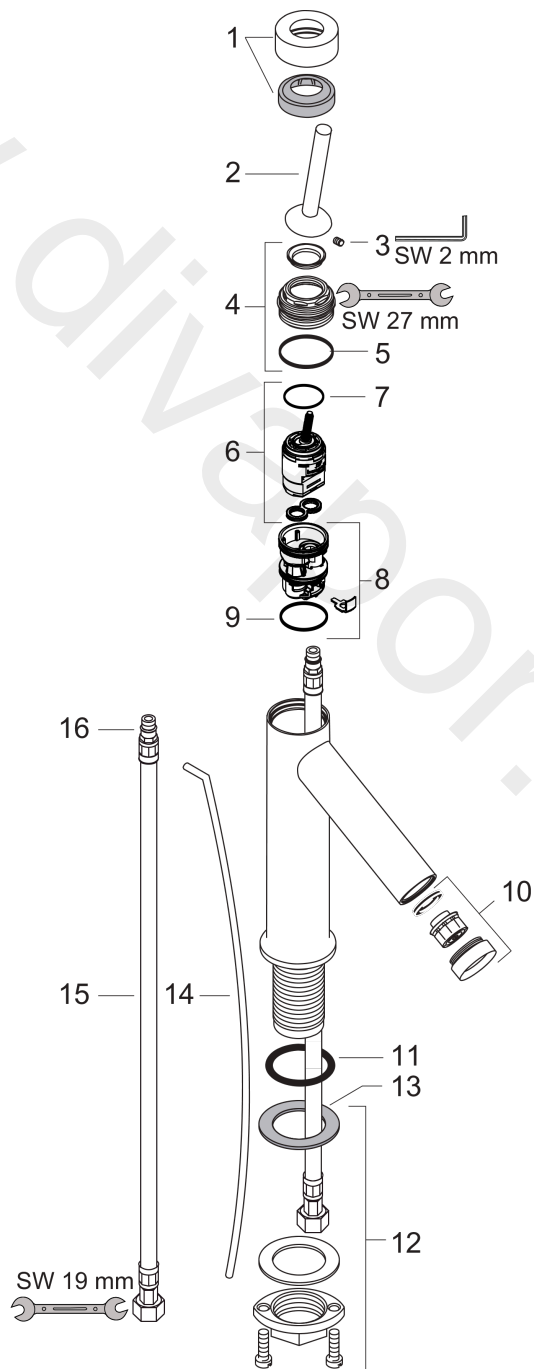

AXOR Starck
Single lever basin mixer 90 with pin handle and pop-up waste set
 Finish: **Chrome** Article Number: **10111000**

product features

- consists of: single lever basin mixer, waste set
- ComfortZone 90
- projection: 112 mm
- spout height: 89 mm
- spray type: normal spray
- maximum flow rate at 3 bar: 5 l/min
- ceramic cartridge
- suitable for continuous flow water heaters
- pop-up waste set G 1¼
- connection type: G ¾ connections
- connection dimension: DN15

Article Details

Price excl. VAT

491,67 £

Technology

Product image

Scale drawing

AXOR Starck
Single lever basin mixer 90 with pin handle and pop-up waste set
Finish: **Chrome** Article Number: **10111000**

Flowchart

AXOR Starck
Single lever basin mixer 90 with pin handle and pop-up waste set
 Finish: **Chrome** Article Number: **10111000**

Exploded Drawing

Year of production: >08/12

AXOR Starck
Single lever basin mixer 90 with pin handle and pop-up waste set
 Finish: **Chrome** Article Number: **10111000**

Spare part list

Year of production: >08/12

Pos.		Article Number	Price	PU
1	flange	97155000	£ 43,00	1
2	handle	10092000	£ 79,00	1
3	hollow set screw M4x6	97767000	£ 3,30	1
4	nut	97157000	£ 20,50	1
5	O-Ring 30x2	98186000	£ 3,30	1
6	cartridge, assy	96339000	£ 79,00	1
7	O-ring 21,95x1,78	95169000	£ 3,30	1
8	adapter for cartridge	95289000	£ 25,00	1
9	O-ring 26x2	98147000	£ 3,30	1
10	aerator M24x1 (5 l/min)	95379000	£ 43,00	1
11	O-ring 34x4	98155000	£ 3,30	1
12	fixing set (Ø 32)	13961000	£ 25,00	1
13	lever collar	97548000	£ 3,30	1
14	pull rod	97158000	£ 25,00	1
15	connection hose 450 mm M8x0,75 G3/8	97206000	£ 35,00	1
16	O-ring 7x1,5	98422000	£ 3,30	1
a	pop up waste	94139000	£ 96,00	1
b	fixation extension 35 mm	13898000	£ 79,00	1
c	service tool for disassembling the handle	92124000	£ 137,00	1