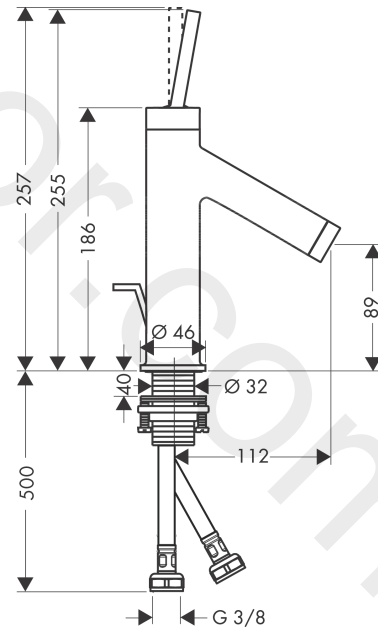

AXOR Starck
Single lever basin mixer 90 with pin handle and pop-up waste set
 Finish: **Chrome** Article Number: **10111000**

product features

- consists of: single lever basin mixer, waste set
- ComfortZone 90
- projection: 112 mm
- spout height: 89 mm
- spray type: normal spray
- maximum flow rate at 3 bar: 5 l/min
- ceramic cartridge
- suitable for continuous flow water heaters
- pop-up waste set G 1¼
- connection type: G ¾ connections
- connection dimension: DN15

Article Details

Price excl. VAT

491,67 £

Technology

Product image

Scale drawing

AXOR Starck
Single lever basin mixer 90 with pin handle and pop-up waste set
Finish: **Chrome** Article Number: **10111000**

Flowchart

AXOR Starck
Single lever basin mixer 90 with pin handle and pop-up waste set
 Finish: **Chrome** Article Number: **10111000**

Exploded Drawing

Year of production: >08/12

AXOR Starck
Single lever basin mixer 90 with pin handle and pop-up waste set
 Finish: **Chrome** Article Number: **10111000**

Spare part list

Year of production: >08/12

Pos.		Article Number	Price	PU
1	flange	97155000	£ 43,00	1
2	handle	10092000	£ 79,00	1
3	hollow set screw M4x6	97767000	£ 3,30	1
4	nut	97157000	£ 20,50	1
5	O-Ring 30x2	98186000	£ 3,30	1
6	cartridge, assy	96339000	£ 79,00	1
7	O-ring 21,95x1,78	95169000	£ 3,30	1
8	adapter for cartridge	95289000	£ 25,00	1
9	O-ring 26x2	98147000	£ 3,30	1
10	aerator M24x1 (5 l/min)	95379000	£ 43,00	1
11	O-ring 34x4	98155000	£ 3,30	1
12	fixing set (Ø 32)	13961000	£ 25,00	1
13	lever collar	97548000	£ 3,30	1
14	pull rod	97158000	£ 25,00	1
15	connection hose 450 mm M8x0,75 G3/8	97206000	£ 35,00	1
16	O-ring 7x1,5	98422000	£ 3,30	1
a	pop up waste	94139000	£ 96,00	1
b	fixation extension 35 mm	13898000	£ 79,00	1
c	service tool for disassembling the handle	92124000	£ 137,00	1