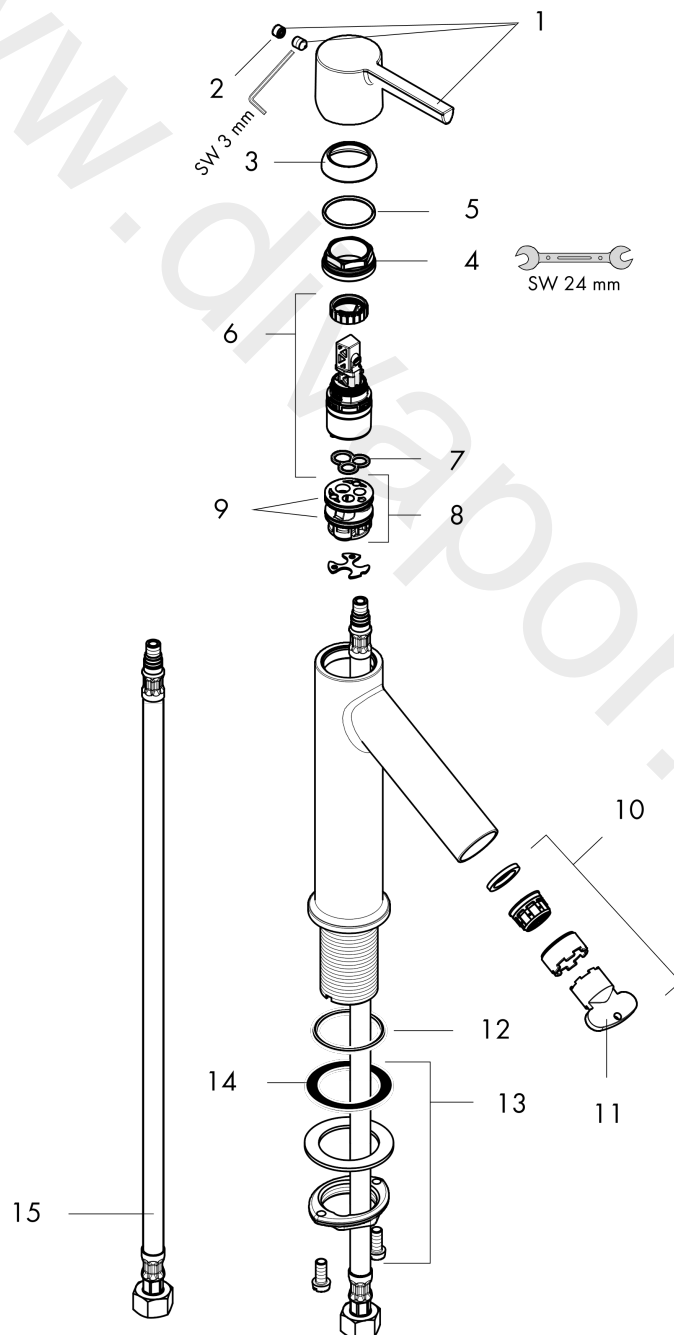

AXOR Starck
Single lever basin mixer 250 with lever handle for wash bowls without waste set
 Finish: **Chrome** Article Number: **10103001**

product features

- ComfortZone 250
- projection: 107 mm
- handle variant: lever handle
- spray type: normal spray
- maximum flow rate at 3 bar: 4,5 l/min
- ceramic cartridge
- temperature limitation adjustable
- suitable for continuous flow water heaters
- connection type: G 3/8 compression
- connection dimension: DN15

Technology

Product image

Scale drawing

AXOR Starck
Single lever basin mixer 250 with lever handle for wash bowls without waste set
Finish: **Chrome** Article Number: **10103001**

Exploded Drawing

Year of production: >05/20

AXOR Starck
Single lever basin mixer 250 with lever handle for wash bowls without waste set
 Finish: **Chrome** Article Number: **10103001**

Spare part list

Year of production: >05/20

Pos.		Article Number	Price	PU
1	handle	92385000	£ 51,00	1
2	screw cover	96762000	£ 3,30	1
3	flange	98863000	£ 51,00	1
4	nut	95178000	£ 43,00	1
5	O-Ring 22x2	98185000	£ 3,30	1
6	cartridge, assy	95973001	£ 79,00	1
7	seal	98865000	£ 35,00	1
8	adapter for cartridge	98866000	£ 35,00	1
9	O-ring 23x2	98398000	£ 3,30	1
10	aerator M24x1 (4,5 l/min)	92386001	£ 43,00	1
11	special tool	95290000	£ 9,00	1
12	O-ring 34x4	98155000	£ 3,30	1
13	fixing set (Ø 32)	13961000	£ 25,00	1
14	lever collar	97548000	£ 3,30	1
15	connection hose 35½" M8x0,75 3/8"	96316001	-	1