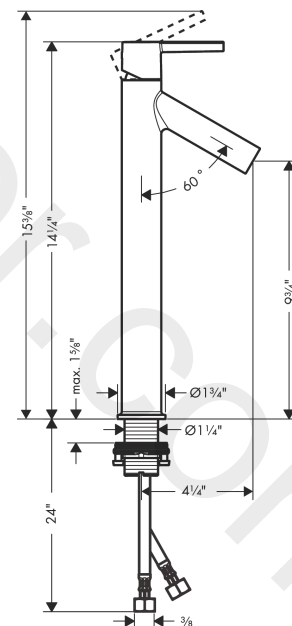

AXOR Starck
Single lever basin mixer 250 with lever handle for wash bowls without waste set
 Finish: **Chrome** Article Number: **10103001**

product features

- ComfortZone 250
- projection: 107 mm
- handle variant: lever handle
- spray type: normal spray
- maximum flow rate at 3 bar: 4,5 l/min
- ceramic cartridge
- temperature limitation adjustable
- suitable for continuous flow water heaters
- connection type: G 3/8 compression
- connection dimension: DN15

Technology

Product image

Scale drawing

AXOR Starck
Single lever basin mixer 250 with lever handle for wash bowls without waste set
Finish: **Chrome** Article Number: **10103001**

Exploded Drawing

Year of production: >05/20

AXOR Starck
Single lever basin mixer 250 with lever handle for wash bowls without waste set
 Finish: **Chrome** Article Number: **10103001**

Spare part list

Year of production: >05/20

Pos.		Article Number	Price	PU
1	handle	92385000	£ 51,00	1
2	screw cover	96762000	£ 3,30	1
3	flange	98863000	£ 51,00	1
4	nut	95178000	£ 43,00	1
5	O-Ring 22x2	98185000	£ 3,30	1
6	cartridge, assy	95973001	£ 79,00	1
7	seal	98865000	£ 35,00	1
8	adapter for cartridge	98866000	£ 35,00	1
9	O-ring 23x2	98398000	£ 3,30	1
10	aerator M24x1 (4,5 l/min)	92386001	£ 43,00	1
11	special tool	95290000	£ 9,00	1
12	O-ring 34x4	98155000	£ 3,30	1
13	fixing set (Ø 32)	13961000	£ 25,00	1
14	lever collar	97548000	£ 3,30	1
15	connection hose 35½" M8x0,75 3/8"	96316001	-	1