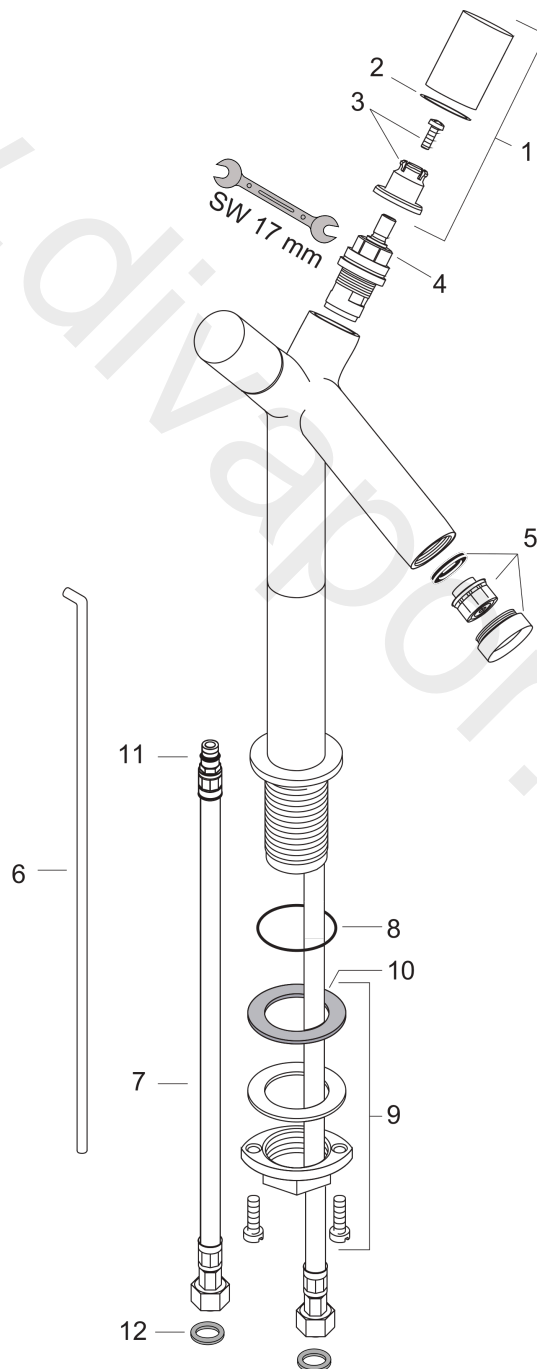

AXOR Starck
2-handle basin mixer 220 with pop-up waste set for wash bowls
Surfaces: Article Number: **10050810**

Exploded Drawing

Year of production: **07/00 - 09/07**

AXOR Starck
2-handle basin mixer 220 with pop-up waste set for wash bowls
 Surfaces: Article Number: **10050810**

Spare part list

Year of production: **07/00 - 09/07**

Pos.		Article Number	Price	PU
1	handle	96318810	£ 137,00	1
2	set of color-rings cold / hot water	96319000	£ 9,00	1
3	handle fixing set	94184000	£ 6,10	1
4	shut off unit	94149000	£ 35,00	1
5	aerator M24x1 (7 l/min)	94005810	£ 35,00	1
6	pull rod	94083810	£ 43,00	1
7	connection hose 600 mm M10x1 G3/8	97398000	£ 35,00	1
8	O-ring 34x4	98155000	£ 3,30	1
9	fixing set (Ø 32)	13961000	£ 25,00	1
10	lever collar	97548000	£ 3,30	1
11	O-ring 8x1,75	97827000	£ 3,30	1
12	sealing set	95581000	£ 6,10	1
a	pop up waste	94139810	£ 173,00	1
b	lever arm 340mm (ball-Ø15mm)	96004000	-	1
c	fixation extension 35 mm	13898000	£ 79,00	1